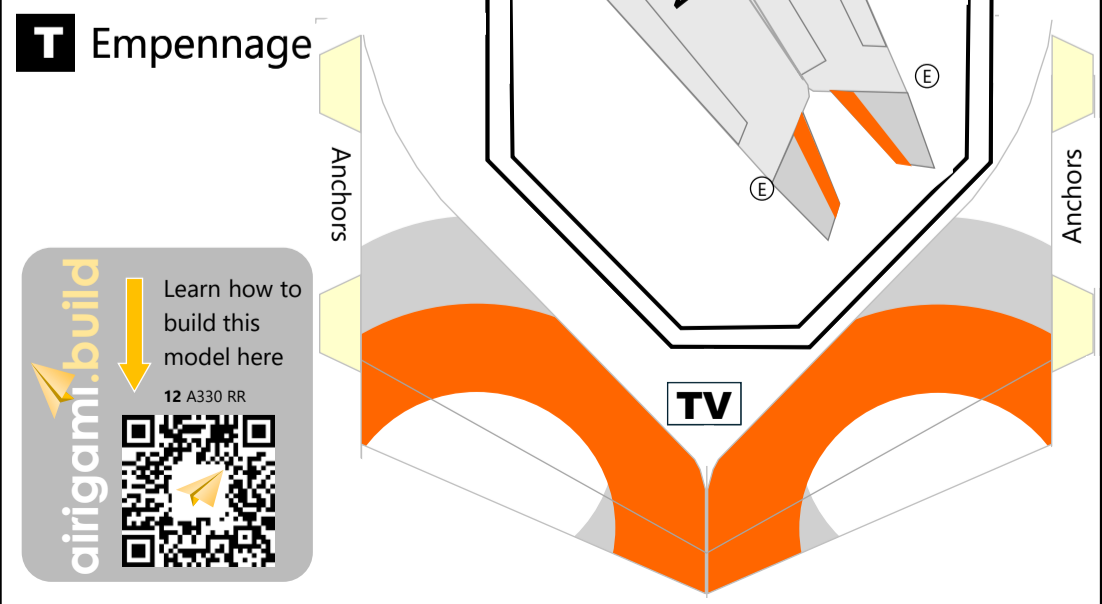

A	I	R	B	U	S	A	3	3	0	-	2	0	0				
G	O	L	L	I	N	H	A	S	A	E	R	E	A	S			
2	0	1	5	C	/	S											
1	0	2	6	7	9	-	G	L	O	3	3	2	(	1	0	2	)

**W** Wing (Exterior)

**T** Empennage

**F** Fuselage

airigami.build

Learn how to build this model here

12 A330 RR

**Variable Scaling Enabled**

This model can easily be printed at different scales. Scan the QR code to learn more.

Learn how to build this model here

12 A330 RR

**airigami.build**

**Variable Scaling Enabled**

This model can easily be printed at different scales. Scan the QR code to learn more.

A	I	R	B	U	S	A	3	3	0	-	2	0	0				
G	O	L	L	I	N	H	A	S	A	E	R	E	A	S			
2	0	1	5	C	/	S											
1	0	2	6	7	9	-	G	L	O	3	3	2	(	2	0	2	)