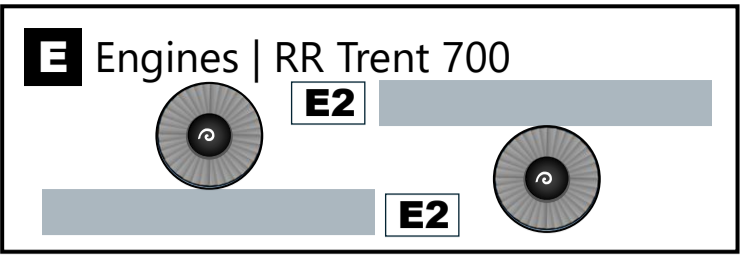

Learn how to build this model here

12 A330 RR

airigami.build

Variable Scaling Enabled

This model can easily be printed at different scales. Scan the QR code to learn more.

A	I	R	B	U	S	A	3	3	0	-	2	0	0				
G	O	L	L	I	N	H	A	S	A	E	R	E	A	S			
2	0	1	5	C	/	S											
1	0	2	6	7	9	-	G	L	O	3	3	2	(	2	0	2	)