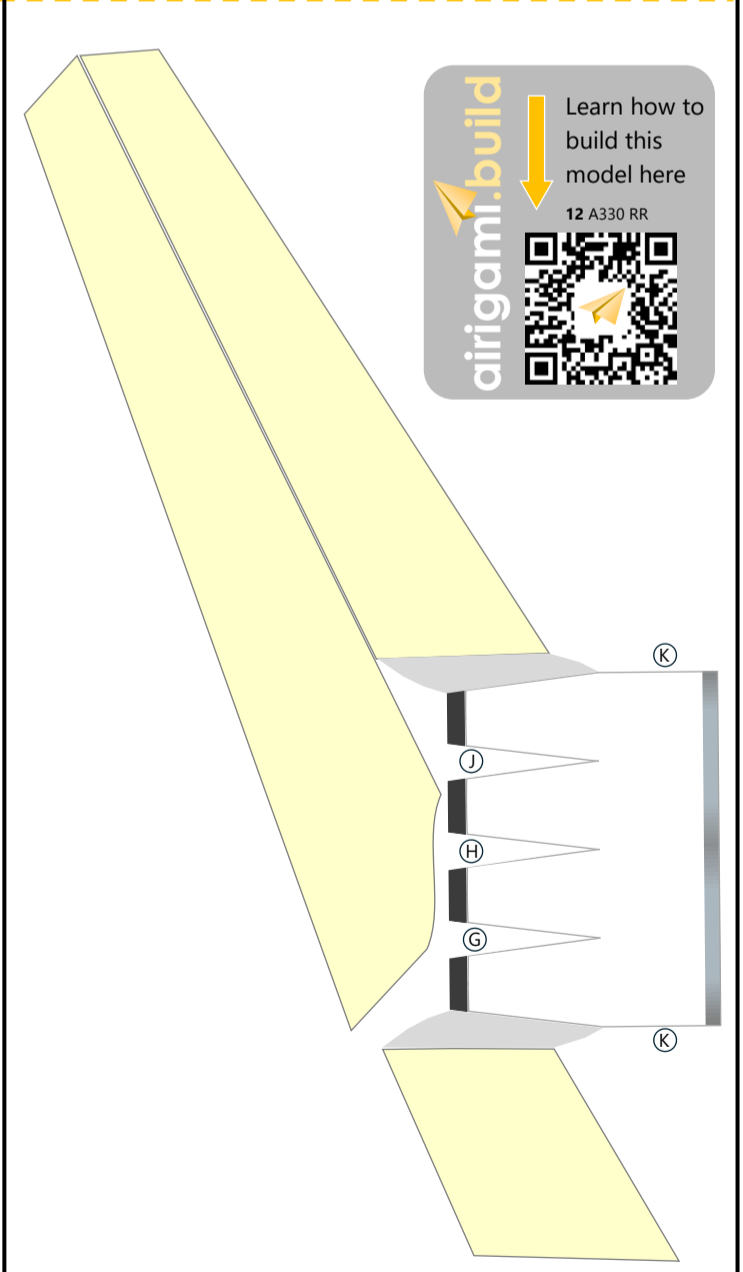

A	I	R	B	U	S	A	3	3	0	-	2	0	0				
G	O	L	L	I	N	H	A	S	A	E	R	E	A	S			
2	0	1	5	C	/	S											
1	0	2	6	7	9	-	G	L	O	3	3	2	(	1	0	2	)

**W** Wing (Exterior)

**T** Empennage

**F** Fuselage

airigami.build

Learn how to build this model here

12 A330 RR

**Variable Scaling Enabled**

This model can easily be printed at different scales. Scan the QR code to learn more.

Learn how to build this model here

12 A330 RR

**airigami.build**

**Variable Scaling Enabled**

This model can easily be printed at different scales. Scan the QR code to learn more.

A	I	R	B	U	S	A	3	3	0	-	2	0	0				
G	O	L	L	I	N	H	A	S	A	E	R	E	A	S			
2	0	1	5	C	/	S											
1	0	2	6	7	9	-	G	L	O	3	3	2	(	2	0	2	)