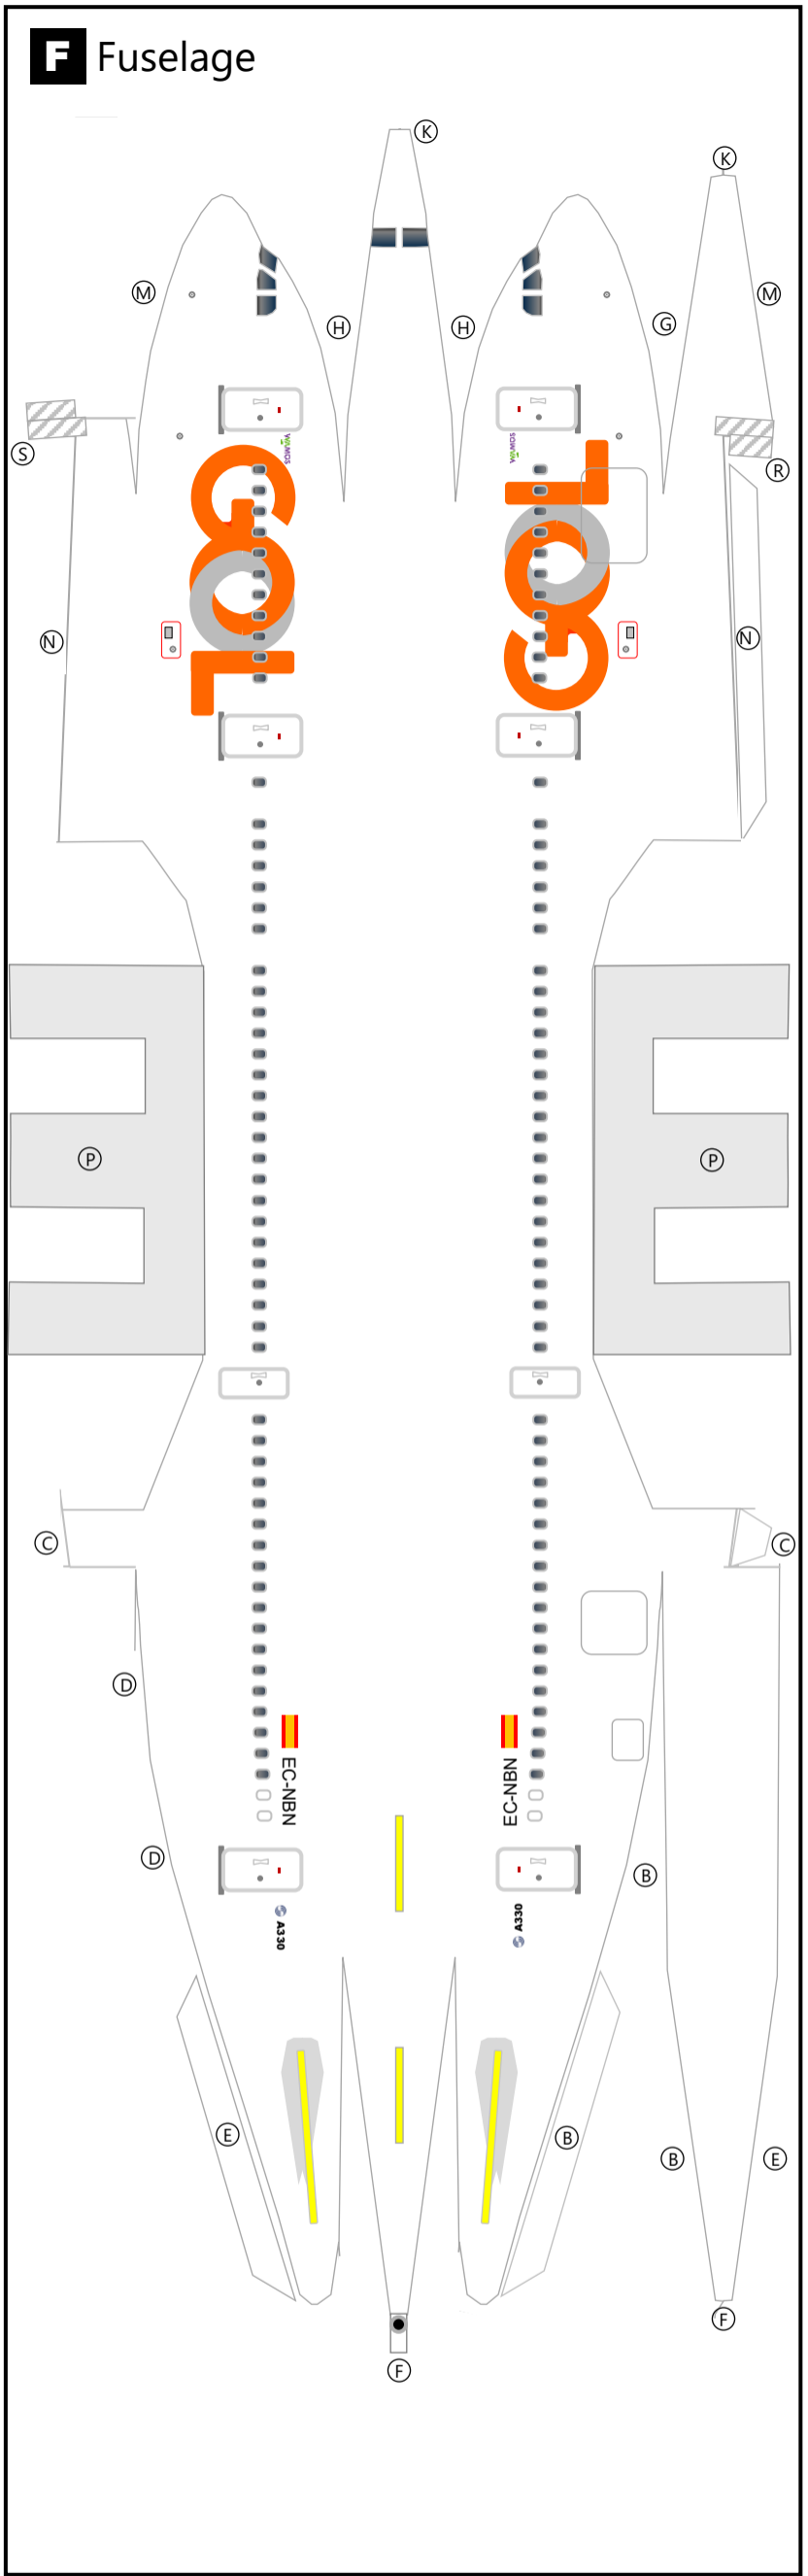

A	I	R	B	U	S	A	3	3	0	-	2	0	0				
G	O	L	L	I	N	H	A	S	A	E	R	E	A	S			
2	0	1	5	C	/	S											
1	0	2	6	7	9	-	G	L	O	3	3	2	(	1	0	2	)

**W** Wing (Exterior)

**T** Empennage

**F** Fuselage

airigami.build

Learn how to build this model here

12 A330 RR

**Variable Scaling Enabled**

This model can easily be printed at different scales. Scan the QR code to learn more.

Learn how to build this model here

12 A330 RR

**airigami.build**

**Variable Scaling Enabled**

This model can easily be printed at different scales. Scan the QR code to learn more.

A	I	R	B	U	S	A	3	3	0	-	2	0	0				
G	O	L	L	I	N	H	A	S	A	E	R	E	A	S			
2	0	1	5	C	/	S											
1	0	2	6	7	9	-	G	L	O	3	3	2	(	2	0	2	)