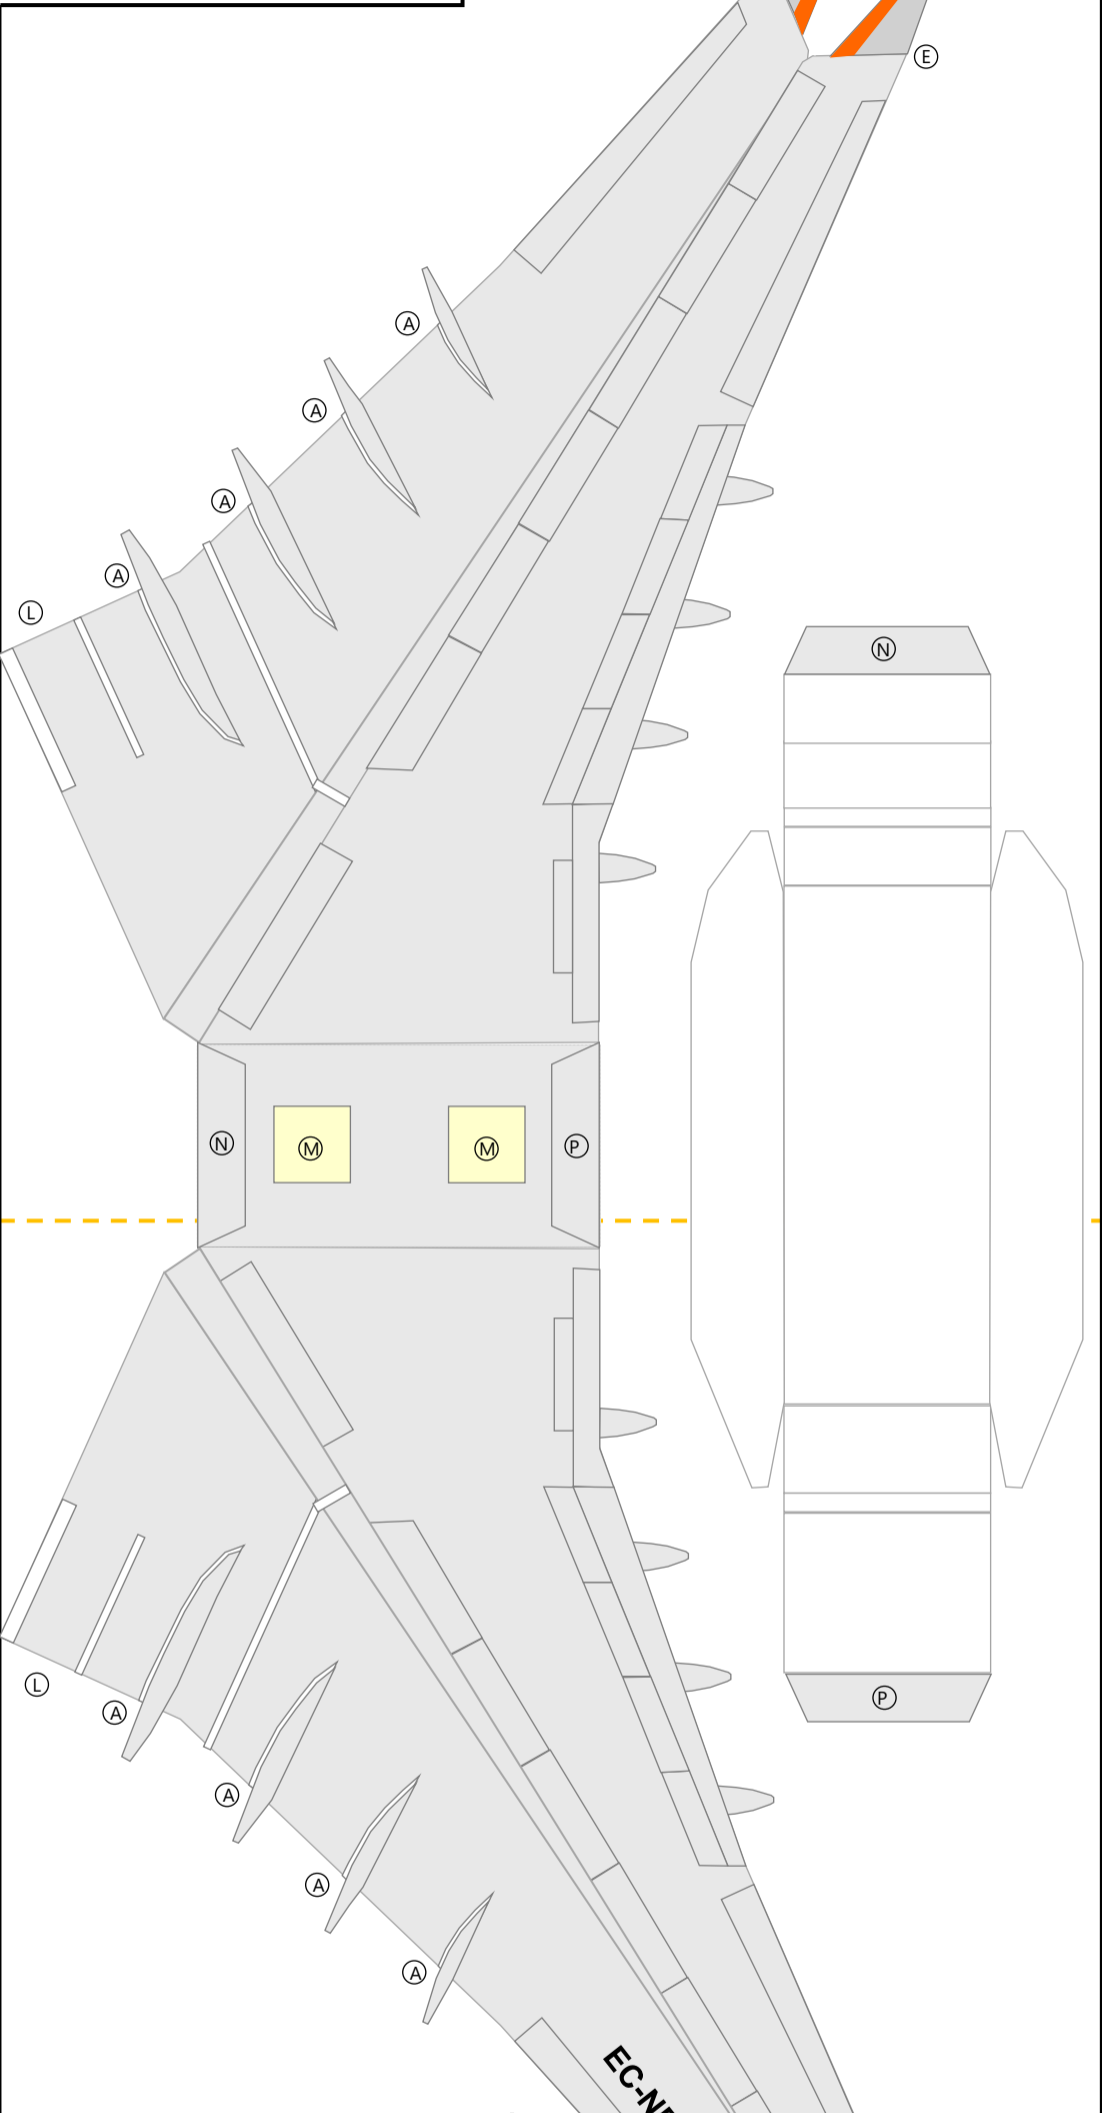

A	I	R	B	U	S	A	3	3	0	-	2	0	0				
G	O	L	L	I	N	H	A	S	A	E	R	E	A	S			
2	0	1	5	C	/	S											
1	0	2	6	7	9	-	G	L	O	3	3	2	(	1	0	2	)

**W** Wing (Exterior)

**T** Empennage

**F** Fuselage

airigami.build

Learn how to build this model here

12 A330 RR

**Variable Scaling Enabled**

This model can easily be printed at different scales. Scan the QR code to learn more.

Learn how to build this model here

12 A330 RR

**airigami.build**

**Variable Scaling Enabled**

This model can easily be printed at different scales. Scan the QR code to learn more.

A	I	R	B	U	S	A	3	3	0	-	2	0	0				
G	O	L	L	I	N	H	A	S	A	E	R	E	A	S			
2	0	1	5	C	/	S											
1	0	2	6	7	9	-	G	L	O	3	3	2	(	2	0	2	)