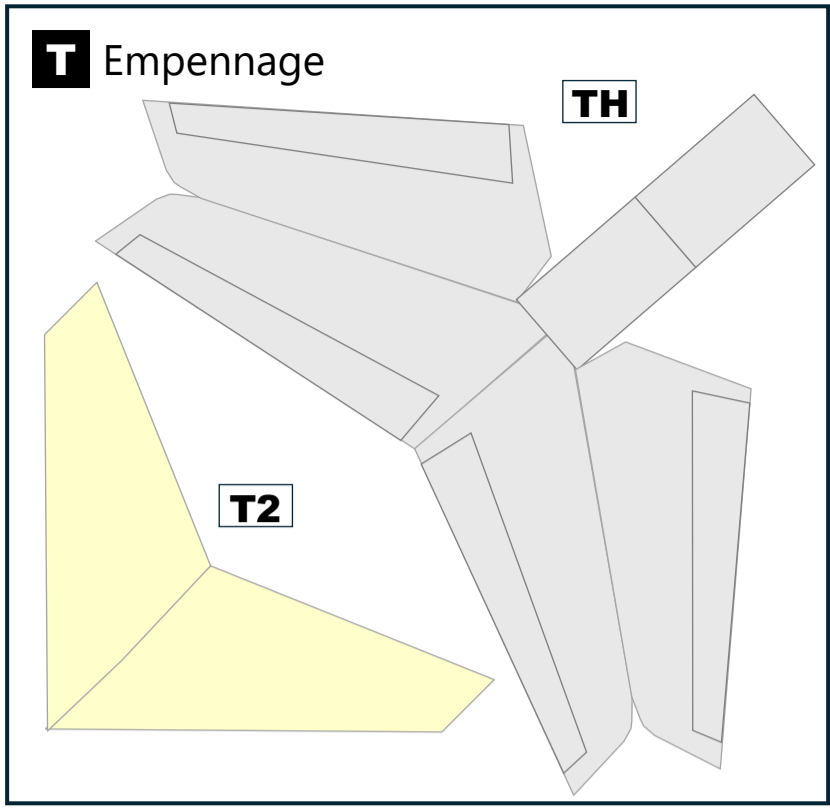

A	I	R	B	U	S	A	3	3	0	-	2	0	0				
G	O	L	L	I	N	H	A	S	A	E	R	E	A	S			
2	0	1	5	C	/	S											
1	0	2	6	7	9	-	G	L	O	3	3	2	(	1	0	2	)

**W** Wing (Exterior)

**T** Empennage

**F** Fuselage

airigami.build

Learn how to build this model here

12 A330 RR

**Variable Scaling Enabled**

This model can easily be printed at different scales. Scan the QR code to learn more.

Learn how to build this model here

12 A330 RR

**airigami.build**

**Variable Scaling Enabled**

This model can easily be printed at different scales. Scan the QR code to learn more.

A	I	R	B	U	S	A	3	3	0	-	2	0	0				
G	O	L	L	I	N	H	A	S	A	E	R	E	A	S			
2	0	1	5	C	/	S											
1	0	2	6	7	9	-	G	L	O	3	3	2	(	2	0	2	)