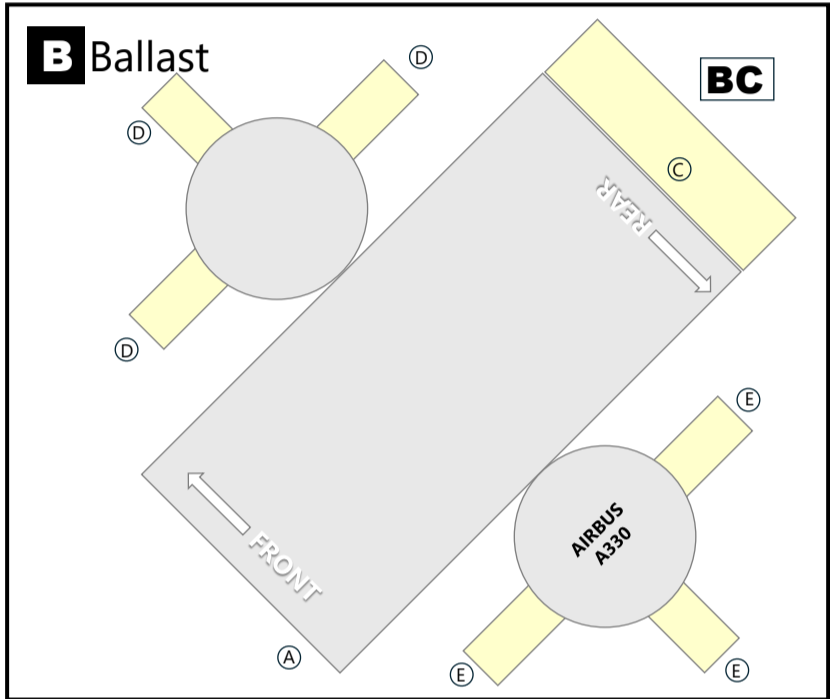

A	I	R	B	U	S	A	3	3	0	-	2	0	0				
G	O	L	L	I	N	H	A	S	A	E	R	E	A	S			
2	0	1	5	C	/	S											
1	0	2	6	7	9	-	G	L	O	3	3	2	(	1	0	2	)

**W** Wing (Exterior)

**T** Empennage

**F** Fuselage

airigami.build

Learn how to build this model here

12 A330 RR

**Variable Scaling Enabled**

This model can easily be printed at different scales. Scan the QR code to learn more.

Learn how to build this model here

12 A330 RR

**airigami.build**

**Variable Scaling Enabled**

This model can easily be printed at different scales. Scan the QR code to learn more.

A	I	R	B	U	S	A	3	3	0	-	2	0	0				
G	O	L	L	I	N	H	A	S	A	E	R	E	A	S			
2	0	1	5	C	/	S											
1	0	2	6	7	9	-	G	L	O	3	3	2	(	2	0	2	)