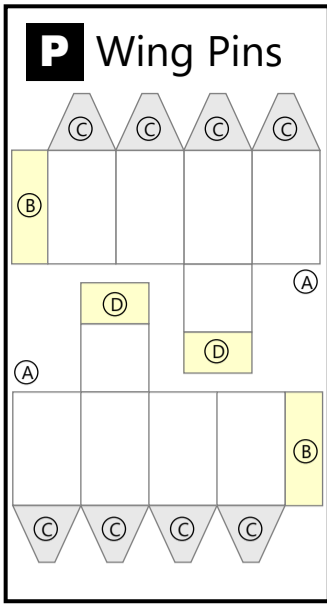

A	I	R	B	U	S	A	3	3	0	-	2	0	0				
G	O	L	L	I	N	H	A	S	A	E	R	E	A	S			
2	0	1	5	C	/	S											
1	0	2	6	7	9	-	G	L	O	3	3	2	(	1	0	2	)

**W** Wing (Exterior)

**T** Empennage

**F** Fuselage

airigami.build

Learn how to build this model here

12 A330 RR

**Variable Scaling Enabled**

This model can easily be printed at different scales. Scan the QR code to learn more.

Learn how to build this model here

12 A330 RR

**airigami.build**

**Variable Scaling Enabled**

This model can easily be printed at different scales. Scan the QR code to learn more.

A	I	R	B	U	S	A	3	3	0	-	2	0	0				
G	O	L	L	I	N	H	A	S	A	E	R	E	A	S			
2	0	1	5	C	/	S											
1	0	2	6	7	9	-	G	L	O	3	3	2	(	2	0	2	)