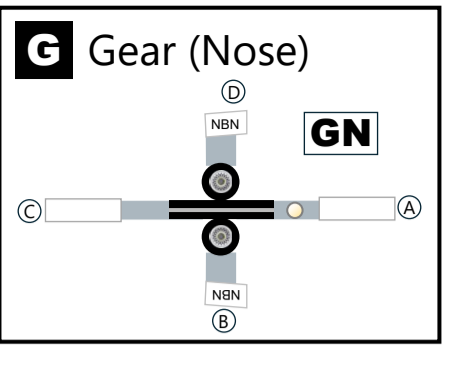

A	I	R	B	U	S	A	3	3	0	-	2	0	0				
G	O	L	L	I	N	H	A	S	A	E	R	E	A	S			
2	0	1	5	C	/	S											
1	0	2	6	7	9	-	G	L	O	3	3	2	(	1	0	2	)

**W** Wing (Exterior)

**T** Empennage

**F** Fuselage

airigami.build

Learn how to build this model here

12 A330 RR

**Variable Scaling Enabled**

This model can easily be printed at different scales. Scan the QR code to learn more.

Learn how to build this model here

12 A330 RR

**airigami.build**

**Variable Scaling Enabled**

This model can easily be printed at different scales. Scan the QR code to learn more.

A	I	R	B	U	S	A	3	3	0	-	2	0	0				
G	O	L	L	I	N	H	A	S	A	E	R	E	A	S			
2	0	1	5	C	/	S											
1	0	2	6	7	9	-	G	L	O	3	3	2	(	2	0	2	)