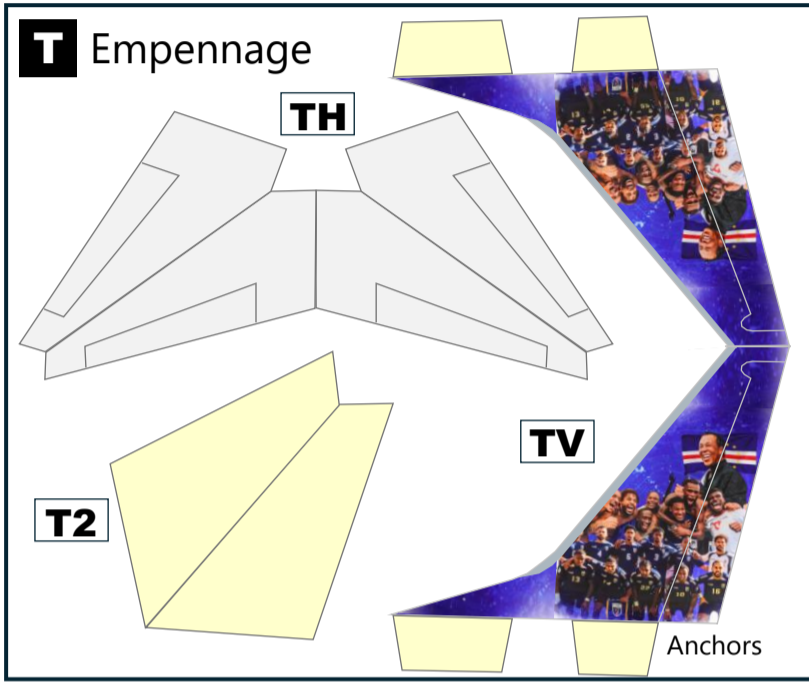

BOEING 737-MAX8
CABO VERDE AIRLINES
102678-TCV3M8

Variable Scaling Enabled

This model can easily be printed at different scales. Scan the QR code to learn more.