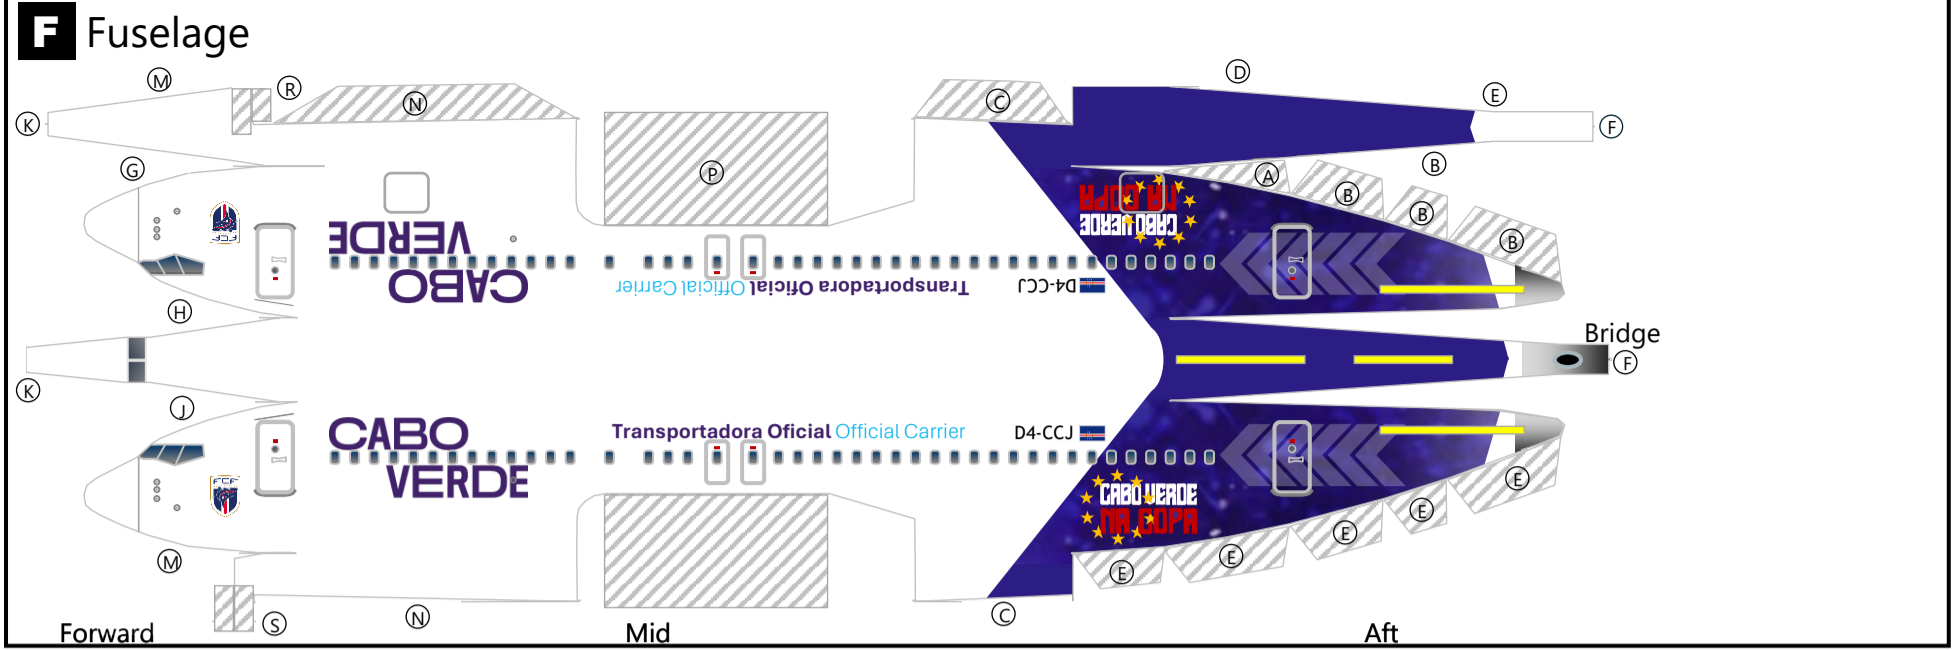

BOEING 737-MAX8
CABO VERDE AIRLINES
102678-TCV3M8

Variable Scaling Enabled

This model can easily be printed at different scales. Scan the QR code to learn more.