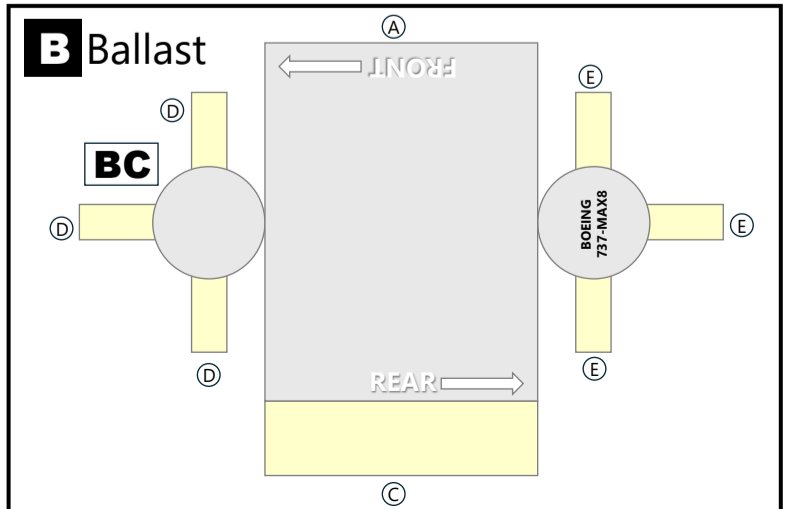

BOEING 737-MAX8
CABO VERDE AIRLINES
102678-TCV3M8

Variable Scaling Enabled

This model can easily be printed at different scales. Scan the QR code to learn more.