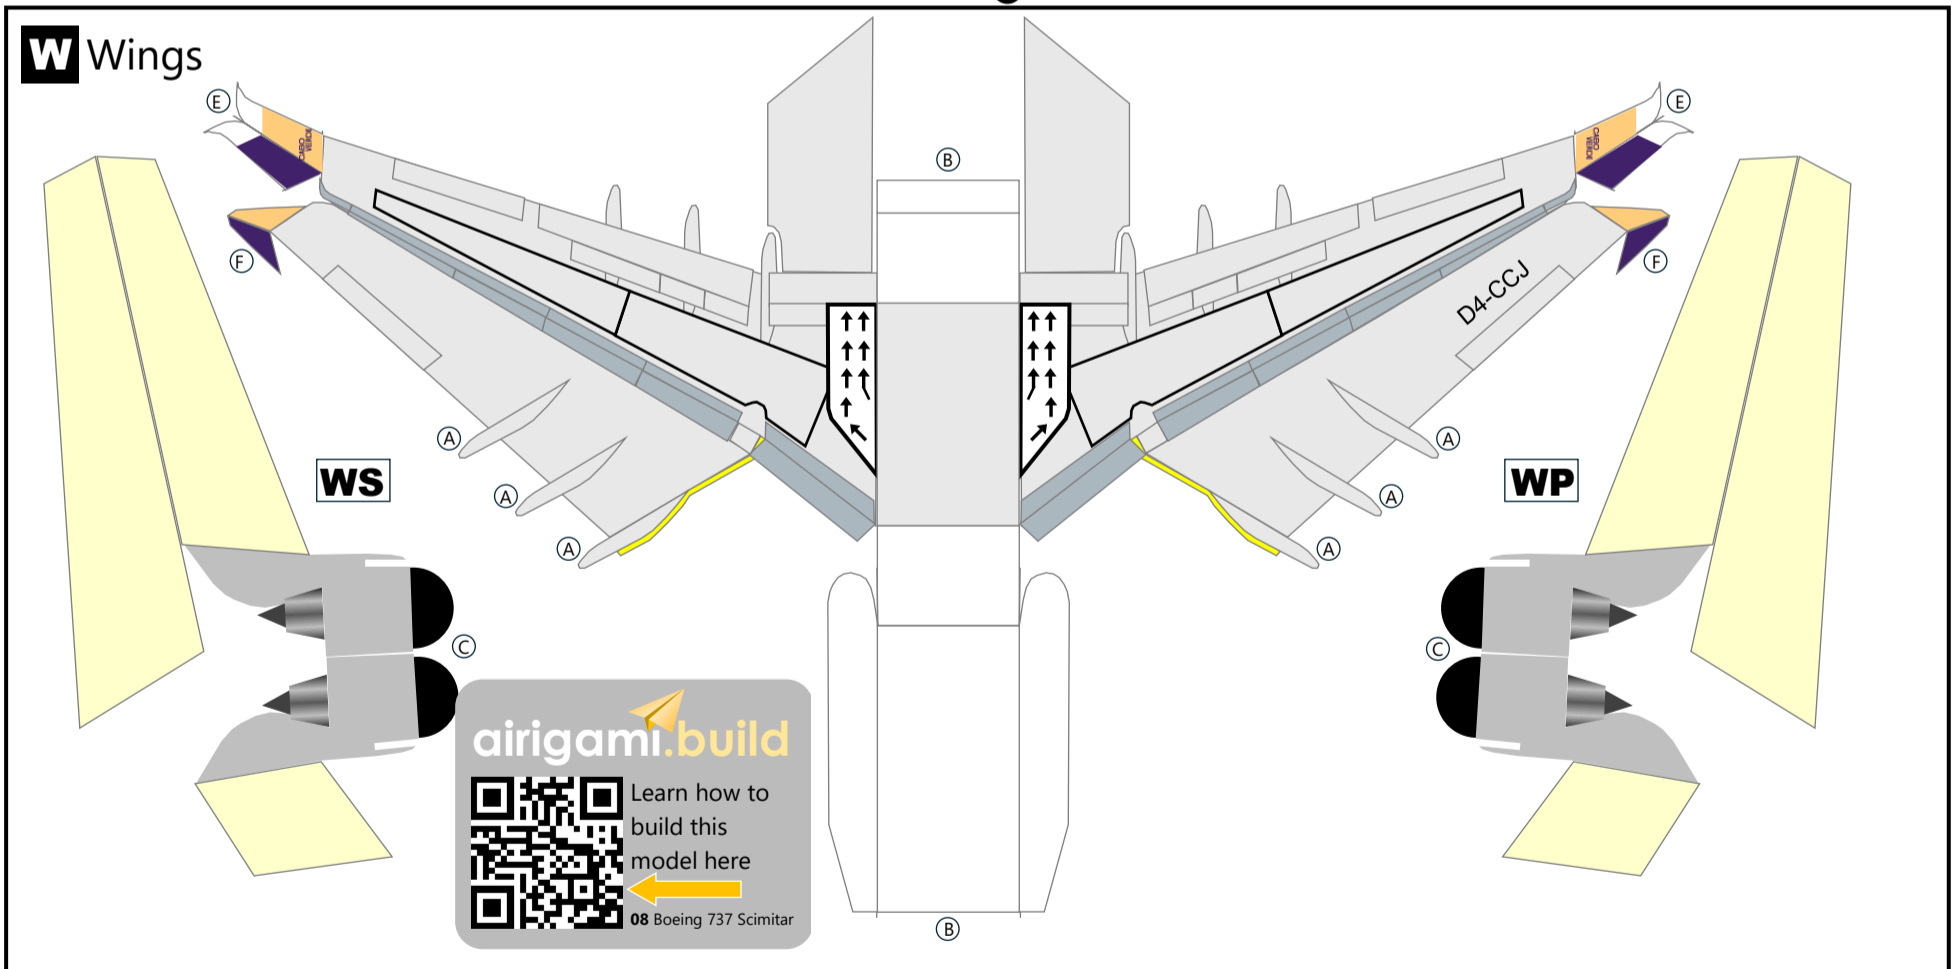

BOEING 737-MAX8
CABO VERDE AIRLINES
102678-TCV3M8

Variable Scaling Enabled

This model can easily be printed at different scales. Scan the QR code to learn more.