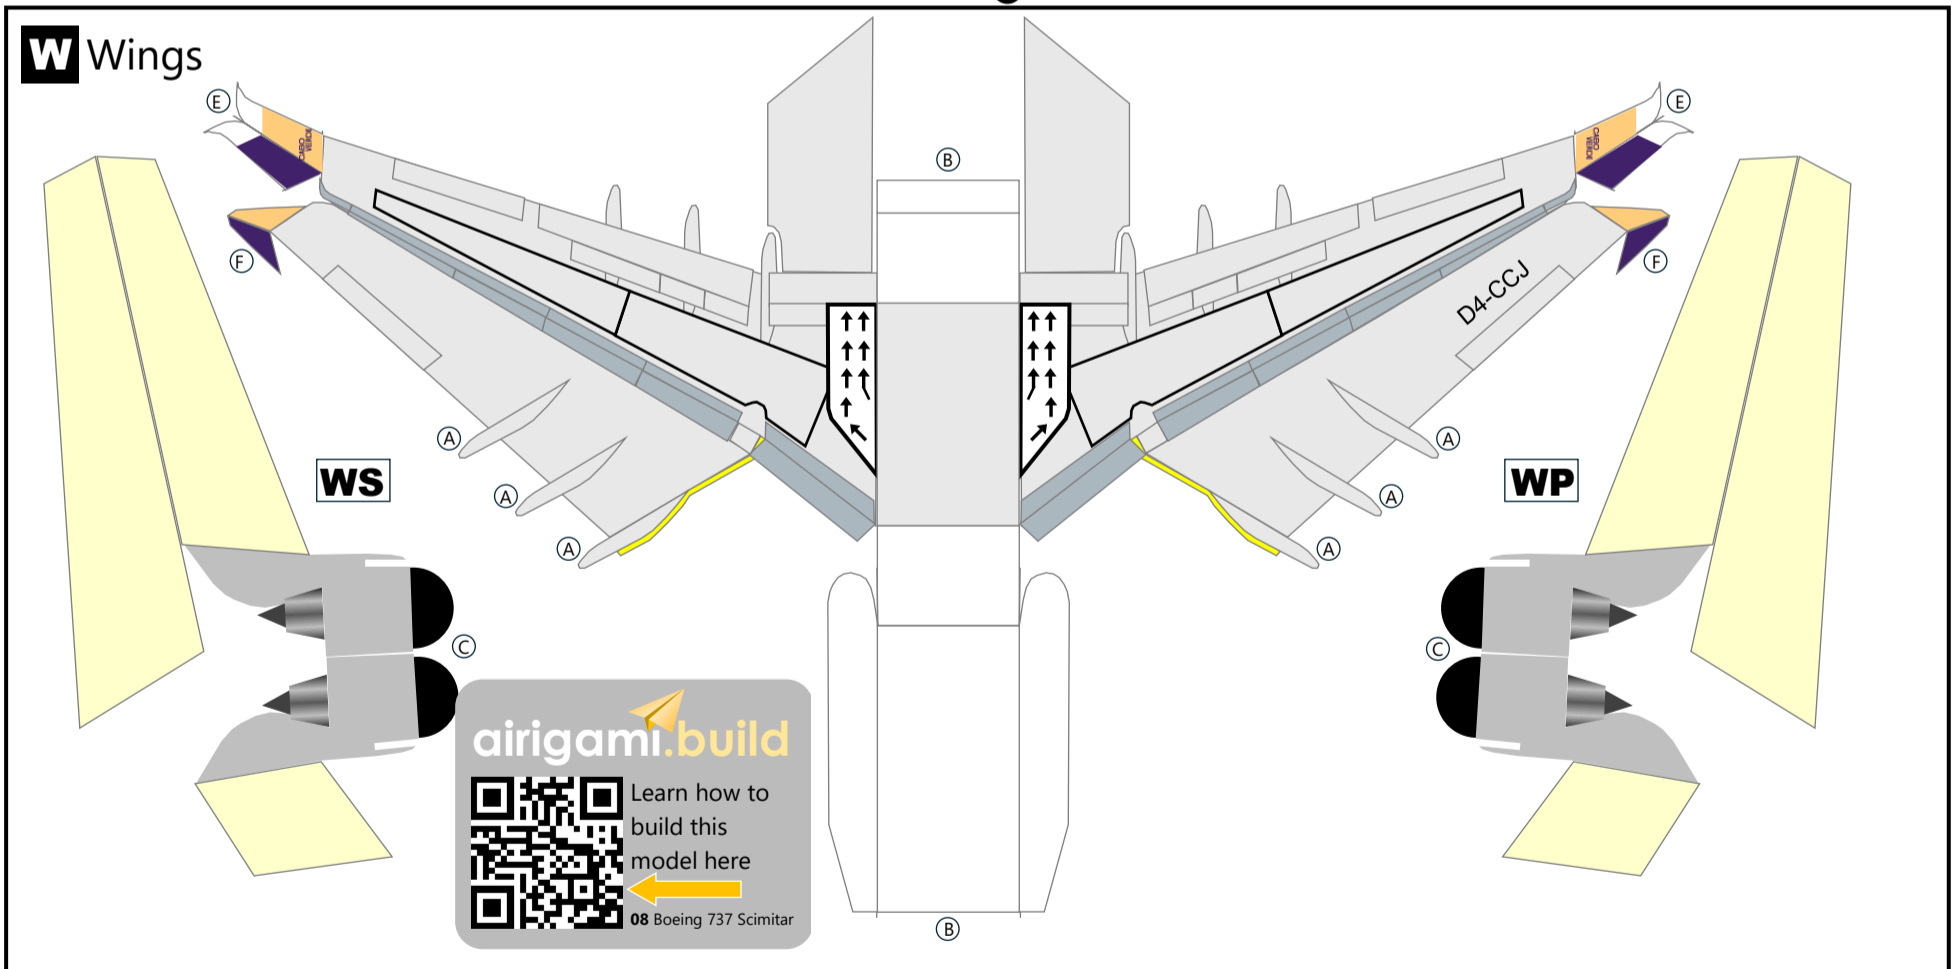

BOEING 737-MAX8
CABO VERDE AIRLINES
102677-TCV3M8

Variable Scaling Enabled

This model can easily be printed at different scales. Scan the QR code to learn more.