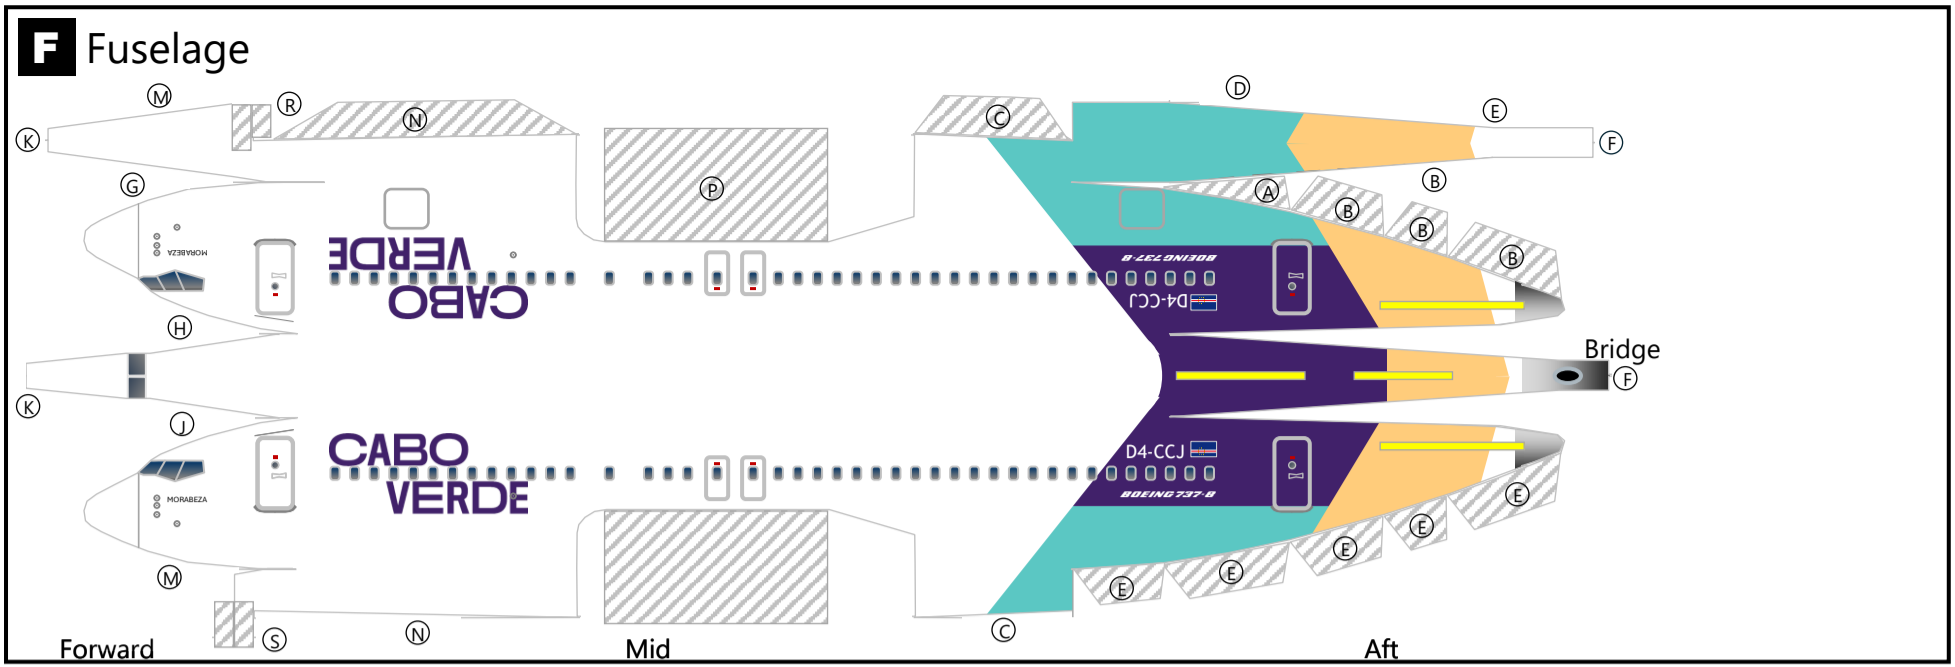

BOEING 737-MAX8
CABO VERDE AIRLINES
102677-TCV3M8

Variable Scaling Enabled

This model can easily be printed at different scales. Scan the QR code to learn more.