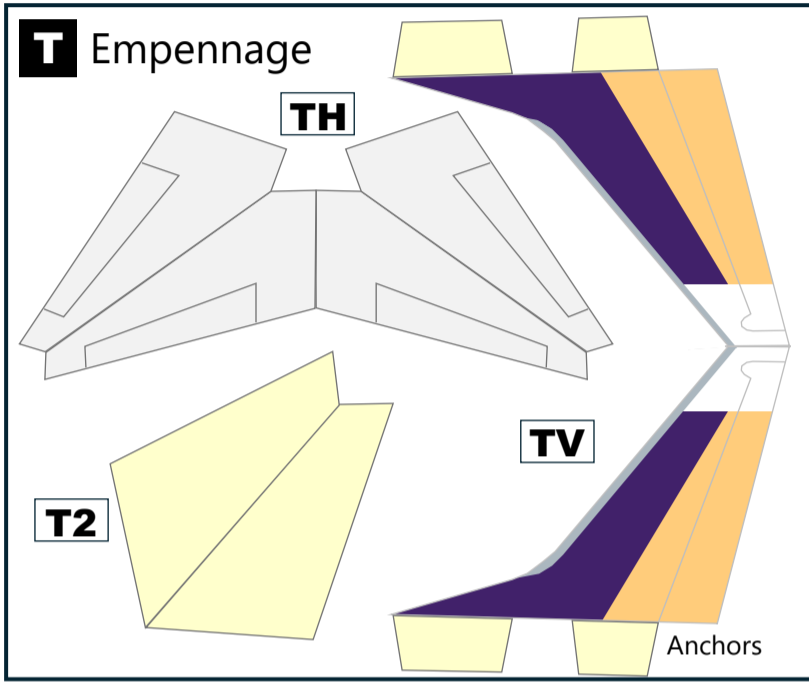

BOEING 737-MAX8
CABO VERDE AIRLINES
102677-TCV3M8

Variable Scaling Enabled

This model can easily be printed at different scales. Scan the QR code to learn more.