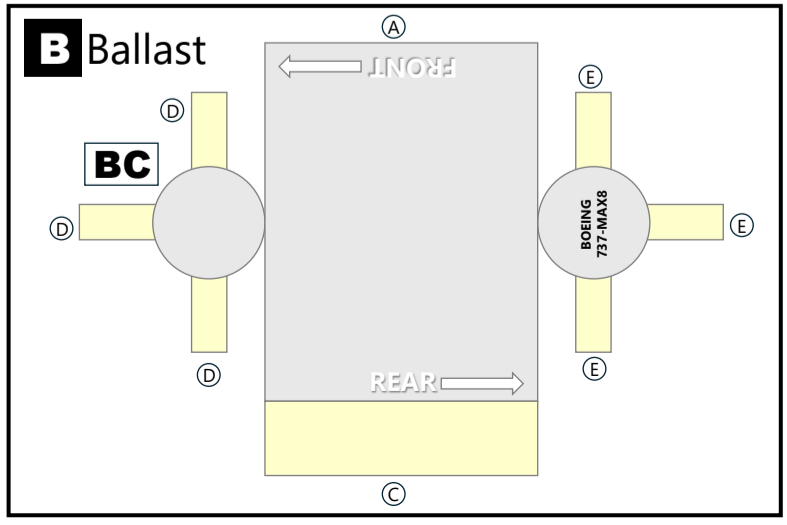

BOEING 737-MAX8
CABO VERDE AIRLINES
102677-TCV3M8

Variable Scaling Enabled

This model can easily be printed at different scales. Scan the QR code to learn more.