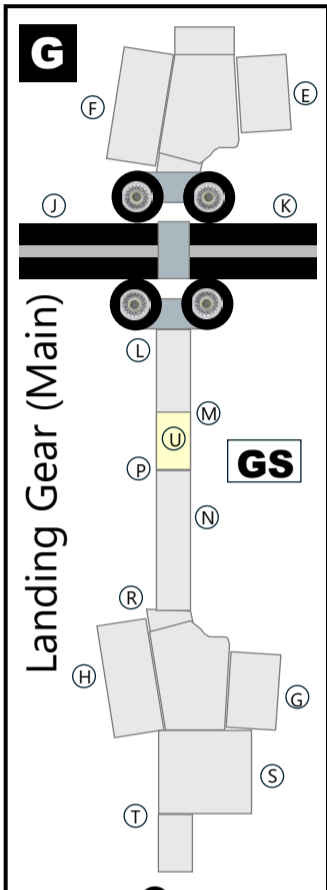

Learn how to build this model here

12 A330 RR

airigami.build

Paper-based scale model design system Copyright © 2001-2025 — Airigami and Cascadia (Mauritius) Ltd. All rights reserved. Aircraft manufacturer, airline, alliance, and incidental designs and logos are reproduced for the purpose of information, education, and commentary, which falls under the fair use doctrine of copyright law. All logos and designs remain the property of their respective copyright and trademark owners. No copyright infringement is intended.

This is a genuine official Airigami design. This design is provided free-of-charge. Airigami was established so that the joy of airline modeling can be available to everybody. You should never, ever pay for this design. However, we strongly urge you to consider donating to Airigami at www.airigami.co. Please consider making a small donation of $5, $20, $50 or whatever you can to help keep Airigami alive and, best of all, free.

AIRBUS A330-300
SCANDINAVIAN
1998 C/S
102671-SAS333 (2F2)

Variable Scaling Enabled

This model can easily be printed at different scales. Scan the QR code to learn more.