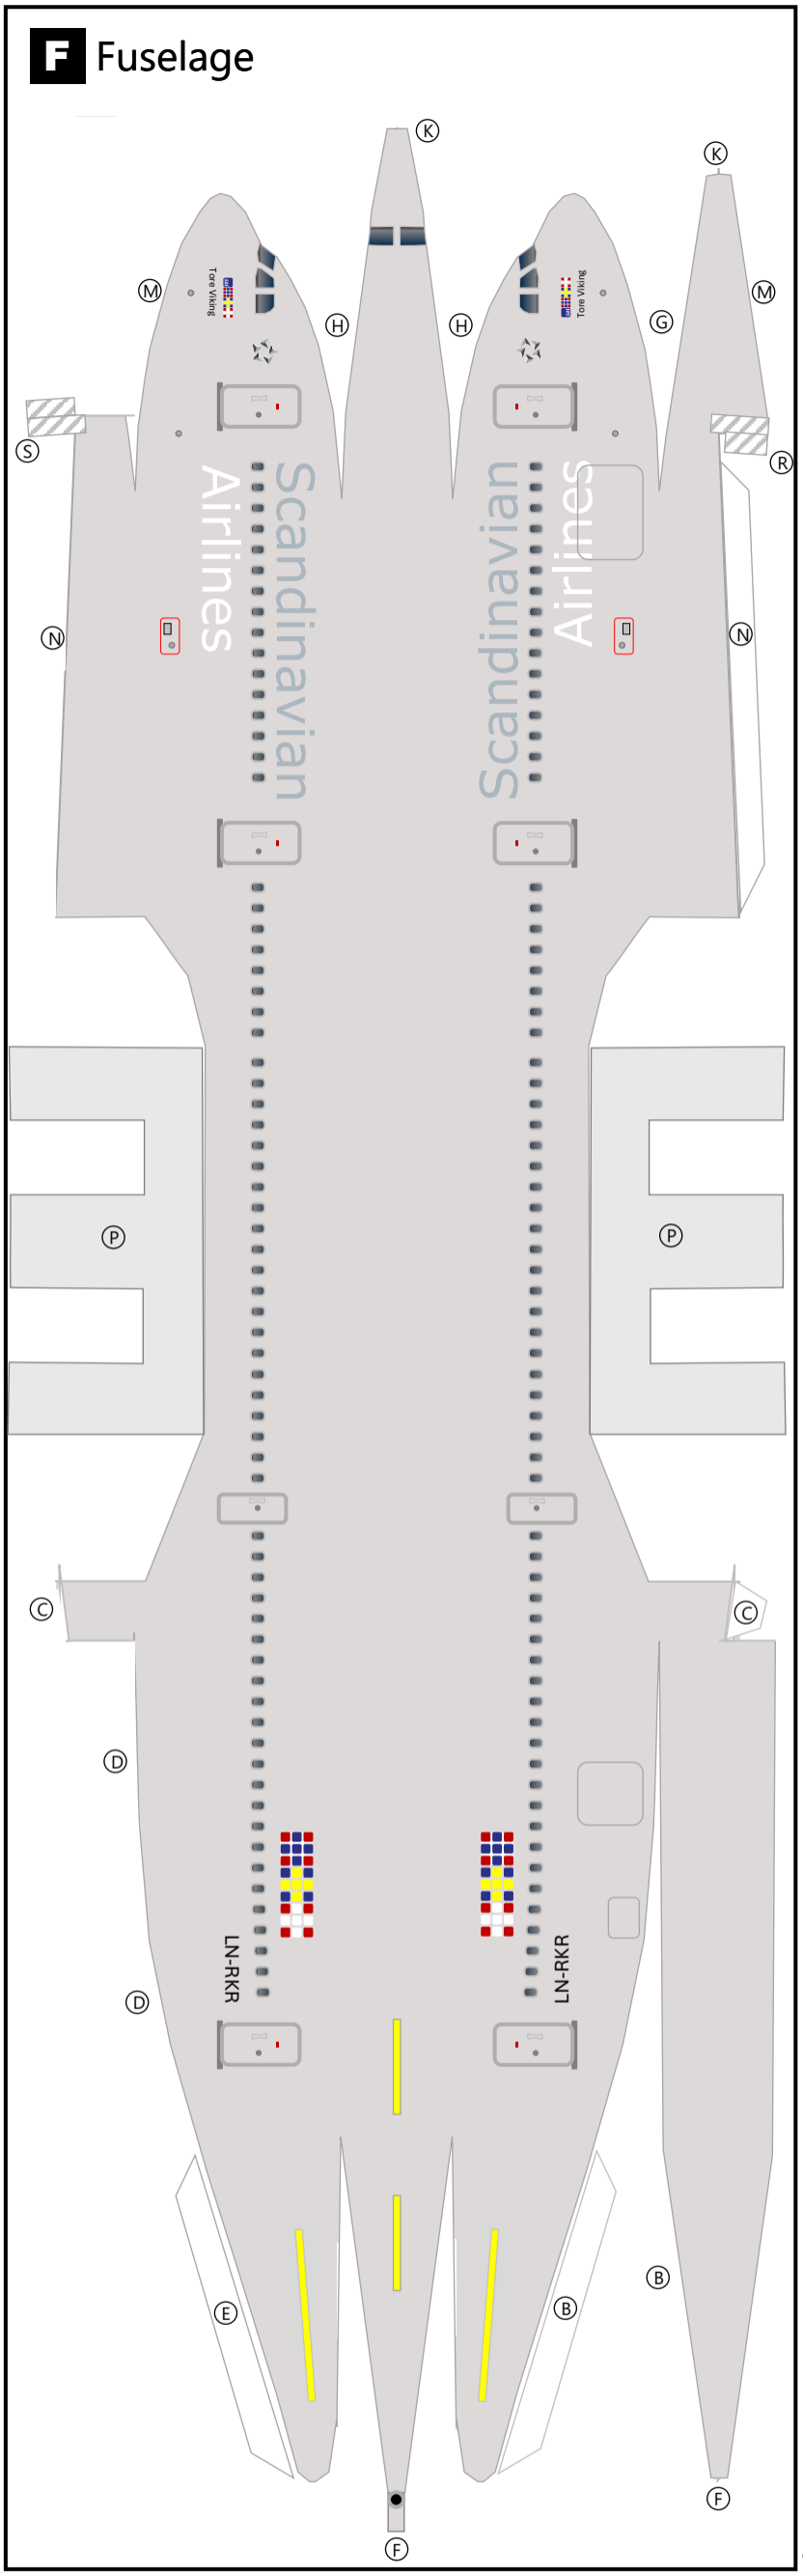

A	I	R	B	U	S	A	3	3	0	-	3	0	0				
S	A	S	S	C	A	N	D	I	N	A	V	I	A	N			
1	9	9	8	C	/	S											
1	0	2	6	7	1	-	S	A	S	3	3	3	(1	0	2)

Variable Scaling Enabled

This model can easily be printed at different scales. Scan the QR code to learn more.

AIRBUS A330-300
SCANDINAVIAN
1998 C/S
102671-SAS333 (2F2)

Variable Scaling Enabled

This model can easily be printed at different scales. Scan the QR code to learn more.