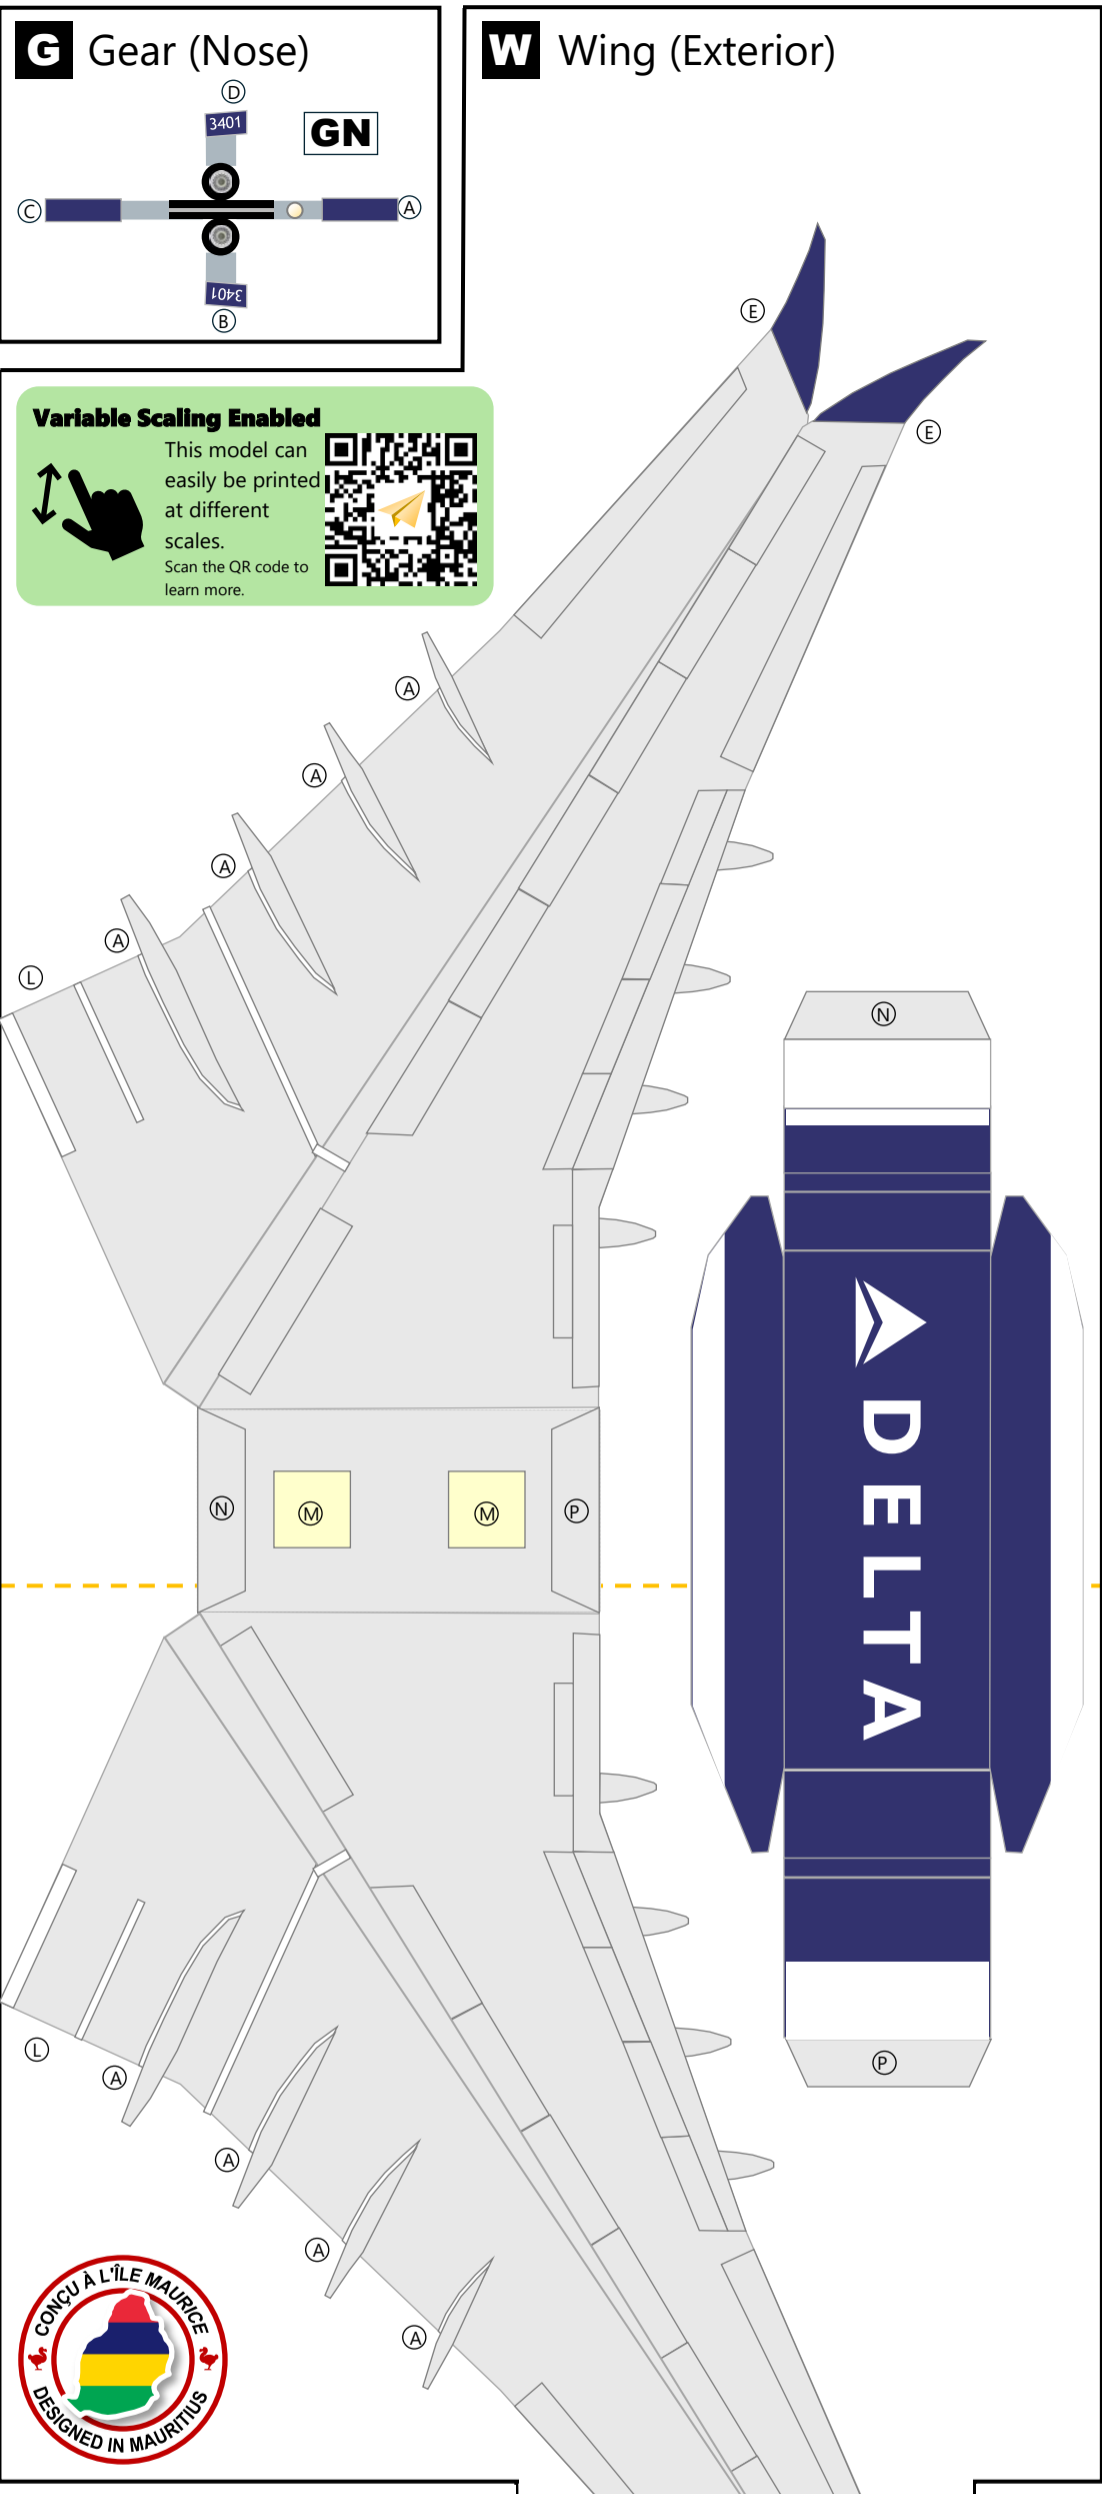

DELTA AIRLINES
A 330-900NEO
2007CS / S
102670-DAL339

W Wing (Exterior)

Variable Scaling Enabled
This model can easily be printed at different scales. Scan the QR code to learn more.

T Empennage

Learn how to build this model here
11 A330 CFM/PW