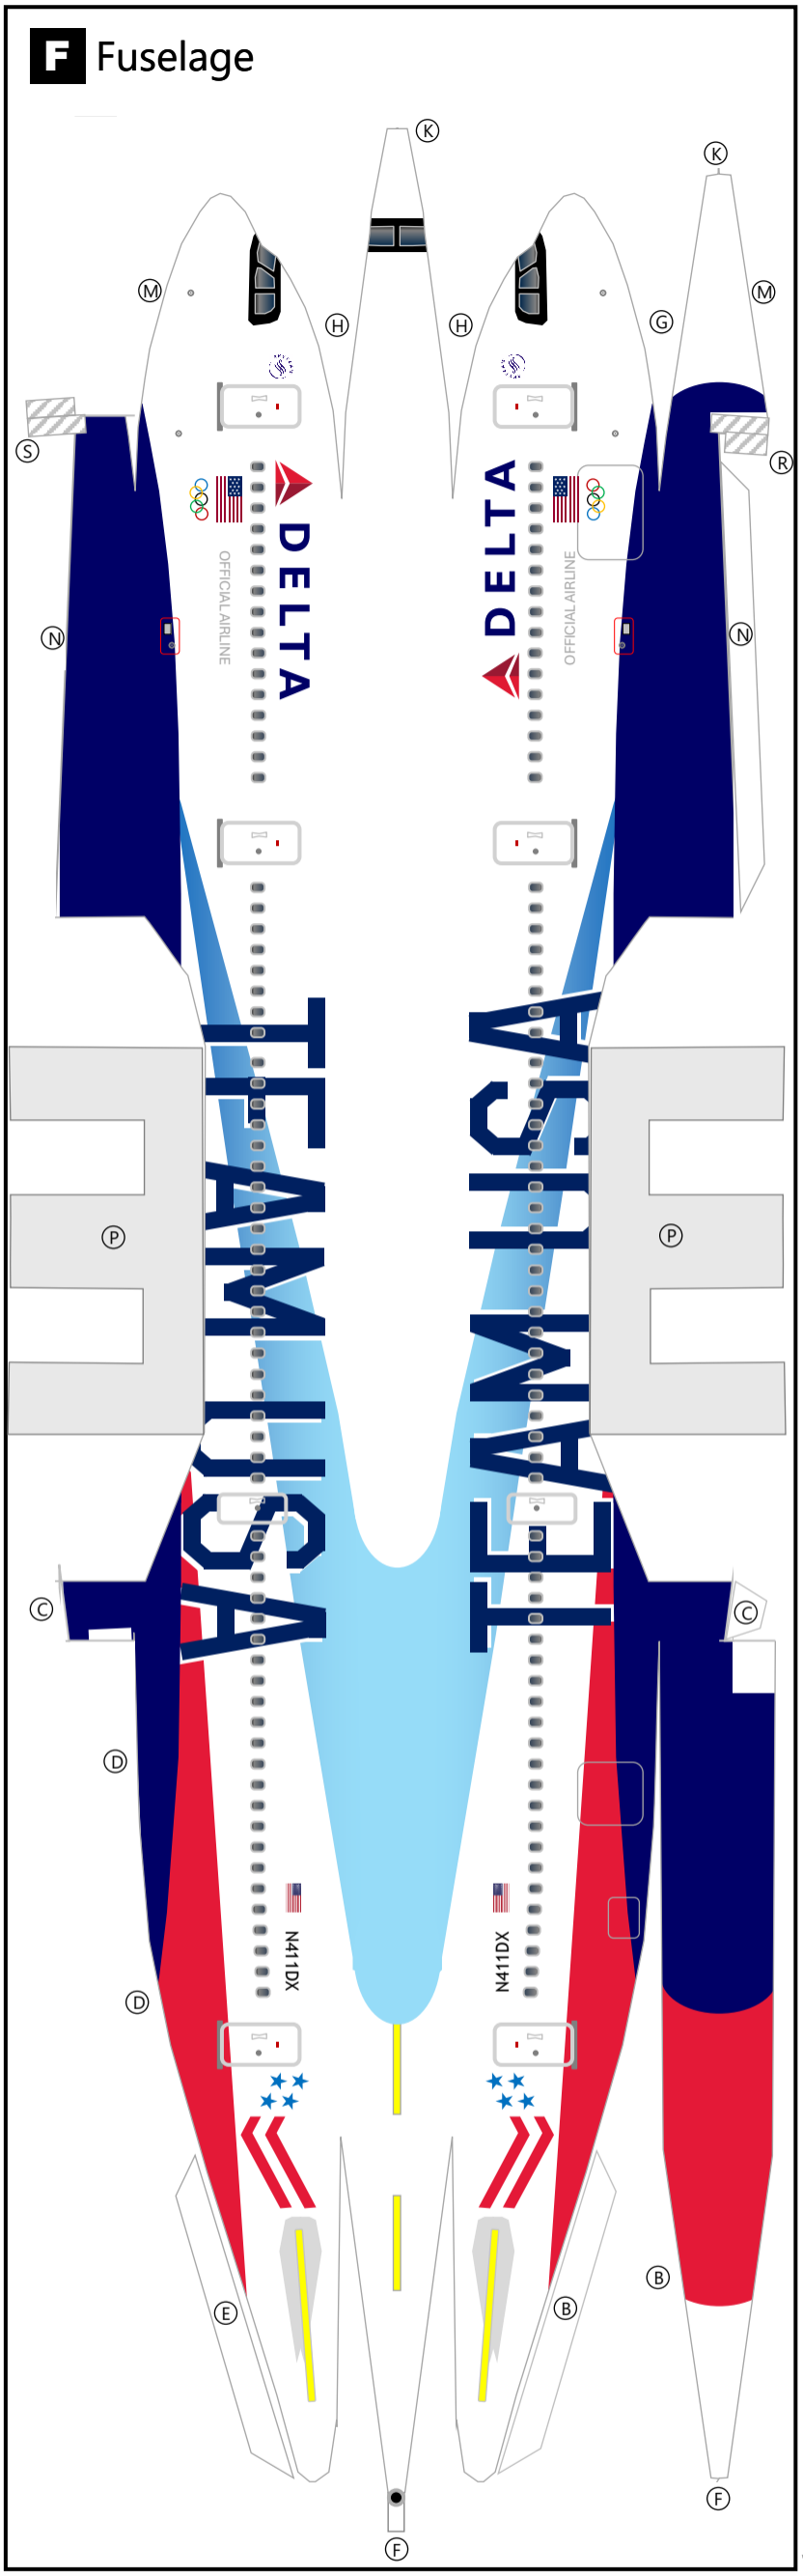

Paper-based scale model design system Copyright © 2001-2025 — Airigami and Cascadia (Mauritius) Ltd. All rights reserved.
Aircraft manufacturer, airline, alliance, and incidental designs and logos are reproduced for the purpose of information, education, and commentary, which falls under the fair use doctrine of copyright law. All logos and designs remain the property of their respective copyright and trademark owners. No copyright infringement is intended.

This is a genuine official Airigami design. This design is provided free-of-charge. Airigami was established so that the joy of airline modeling can be available to everybody. You should never, ever pay for this design. However, we strongly urge you to consider donating to Airigami at www.airigami.co. Please consider making a small donation of $5, $20, $50 or whatever you can to help keep Airigami alive and, best of all, free.

DELTA AIRLINES
A 330-900NEO
2007CS / S
102670-DAL339

W Wing (Exterior)

Variable Scaling Enabled
This model can easily be printed at different scales. Scan the QR code to learn more.

T Empennage

Learn how to build this model here
11 A330 CFM/PW

airigami.build

F Fuselage

E Engines | RRT7000