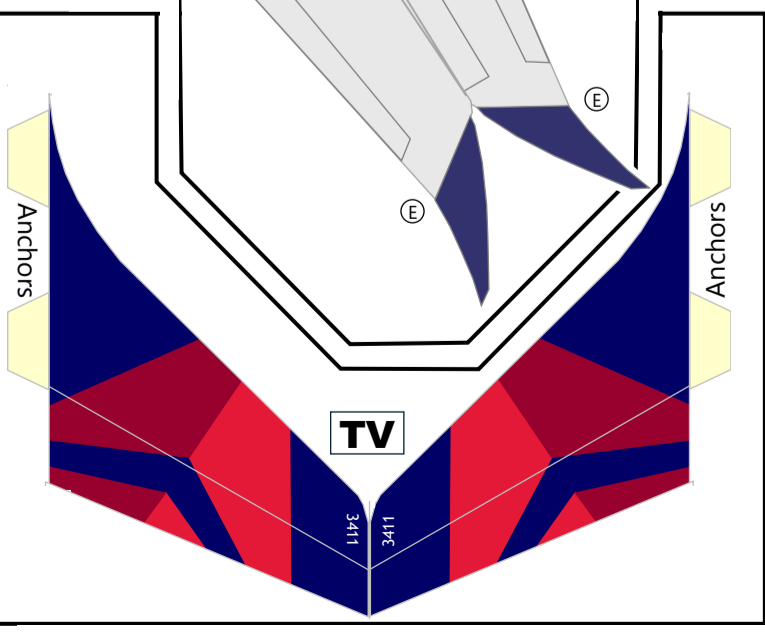

T Empennage

Learn how to build this model here
11 A330 CFM/PW

airigami.build