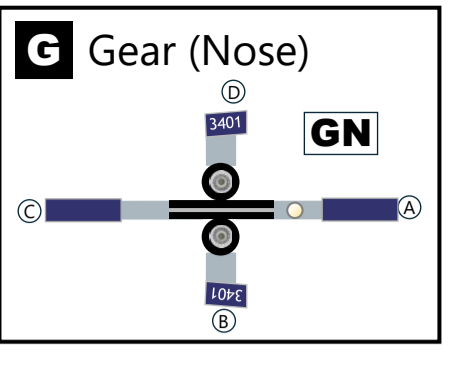

DELTA AIRLINES
A 330-900NEO
2007CS / S
102670-DAL339

W Wing (Exterior)

Variable Scaling Enabled
This model can easily be printed at different scales. Scan the QR code to learn more.

T Empennage

Learn how to build this model here
11 A330 CFM/PW