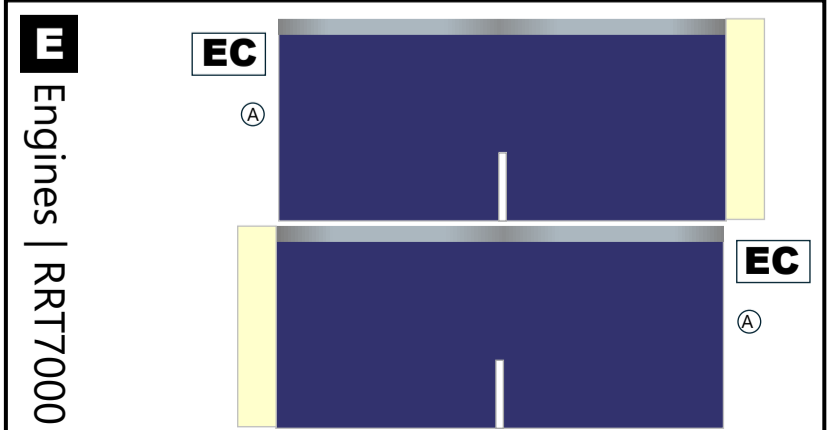

Paper-based scale model design system Copyright © 2001-2025 — Airigami and Cascadia (Mauritius) Ltd. All rights reserved.
Aircraft manufacturer, airline, alliance, and incidental designs and logos are reproduced for the purpose of information, education, and commentary, which falls under the fair use doctrine of copyright law. All logos and designs remain the property of their respective copyright and trademark owners. No copyright infringement is intended.

This is a genuine official Airigami design. This design is provided free-of-charge. Airigami was established so that the joy of airline modeling can be available to everybody. You should never ever pay for this design. However, we strongly urge you to consider donating to Airigami at www.airigami.co. Please consider making a small donation of $5, $20, $50 or whatever you can to help keep Airigami alive and, best of all, free.

DELTA AIRLINES
A 330-900NEO
2007CS / S
102669-DAL339

W Wing (Exterior)

Variable Scaling Enabled
This model can easily be printed at different scales. Scan the QR code to learn more.

T Empennage

Learn how to build this model here
11 A330 CFM/PW

airigami.build

F Fuselage

E Engines

Engines | RRT7000