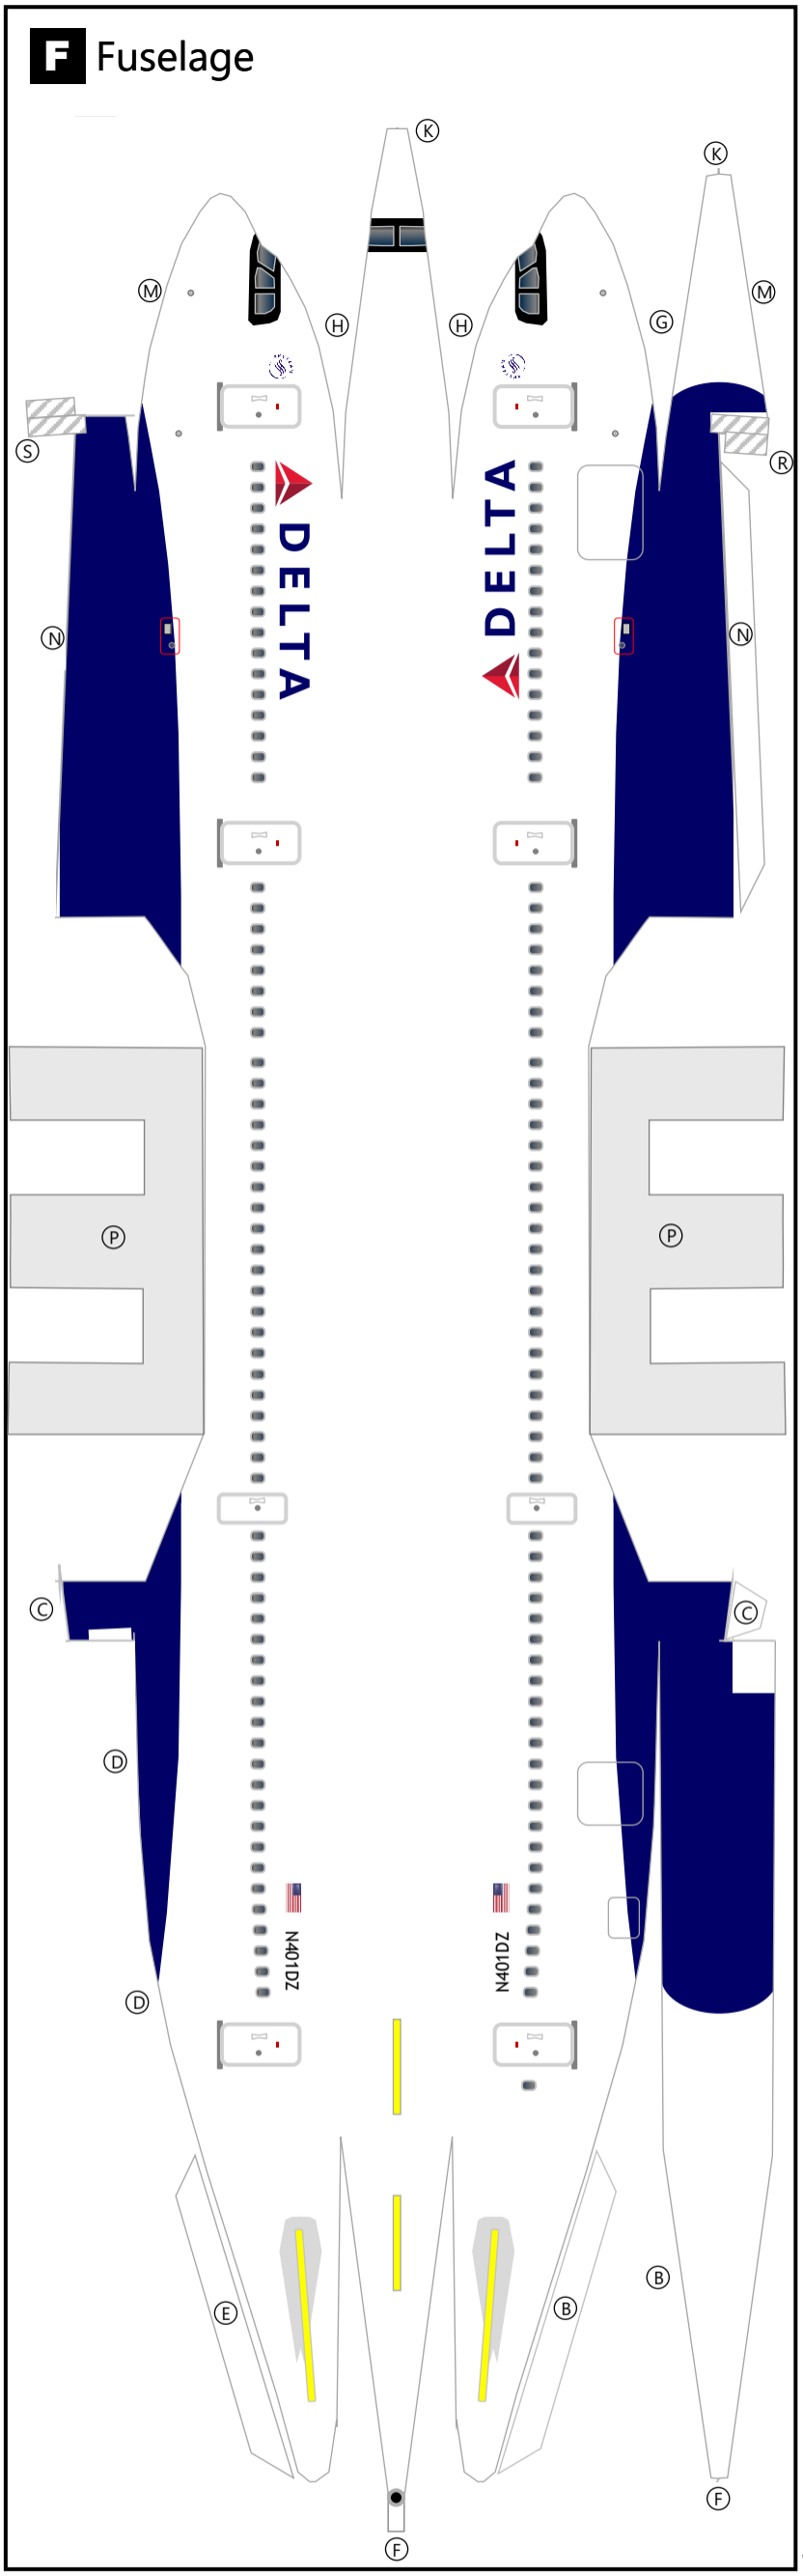

Paper-based scale model design system Copyright © 2001-2025 — Airigami and Cascadia (Mauritius) Ltd. All rights reserved.
Aircraft manufacturer, airline, alliance, and incidental designs and logos are reproduced for the purpose of information, education, and commentary, which falls under the fair use doctrine of copyright law. All logos and designs remain the property of their respective copyright and trademark owners. No copyright infringement is intended.

This is a genuine official Airigami design. This design is provided free-of-charge. Airigami was established so that the joy of airline modeling can be available to everybody. You should never ever pay for this design. However, we strongly urge you to consider donating to Airigami at www.airigami.co. Please consider making a small donation of $5, $20, $50 or whatever you can to help keep Airigami alive and, best of all, free.

DELTA AIRLINES
A 330-900NEO
2007CS / S
102669-DAL339

W Wing (Exterior)

Variable Scaling Enabled
This model can easily be printed at different scales. Scan the QR code to learn more.

T Empennage

Learn how to build this model here
11 A330 CFM/PW

airigami.build

F Fuselage

E Engines

Engines | RRT7000