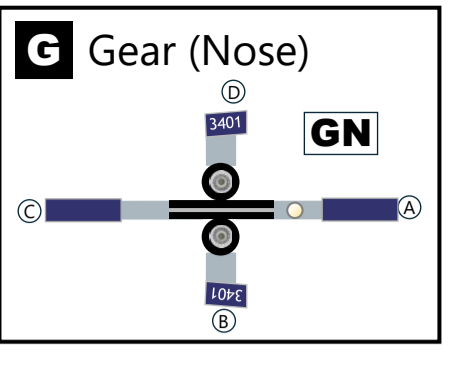

DELTA AIRLINES
A 330-900NEO
2007CS / S
102669-DAL339

W Wing (Exterior)

Variable Scaling Enabled
This model can easily be printed at different scales. Scan the QR code to learn more.

T Empennage

Learn how to build this model here
11 A330 CFM/PW