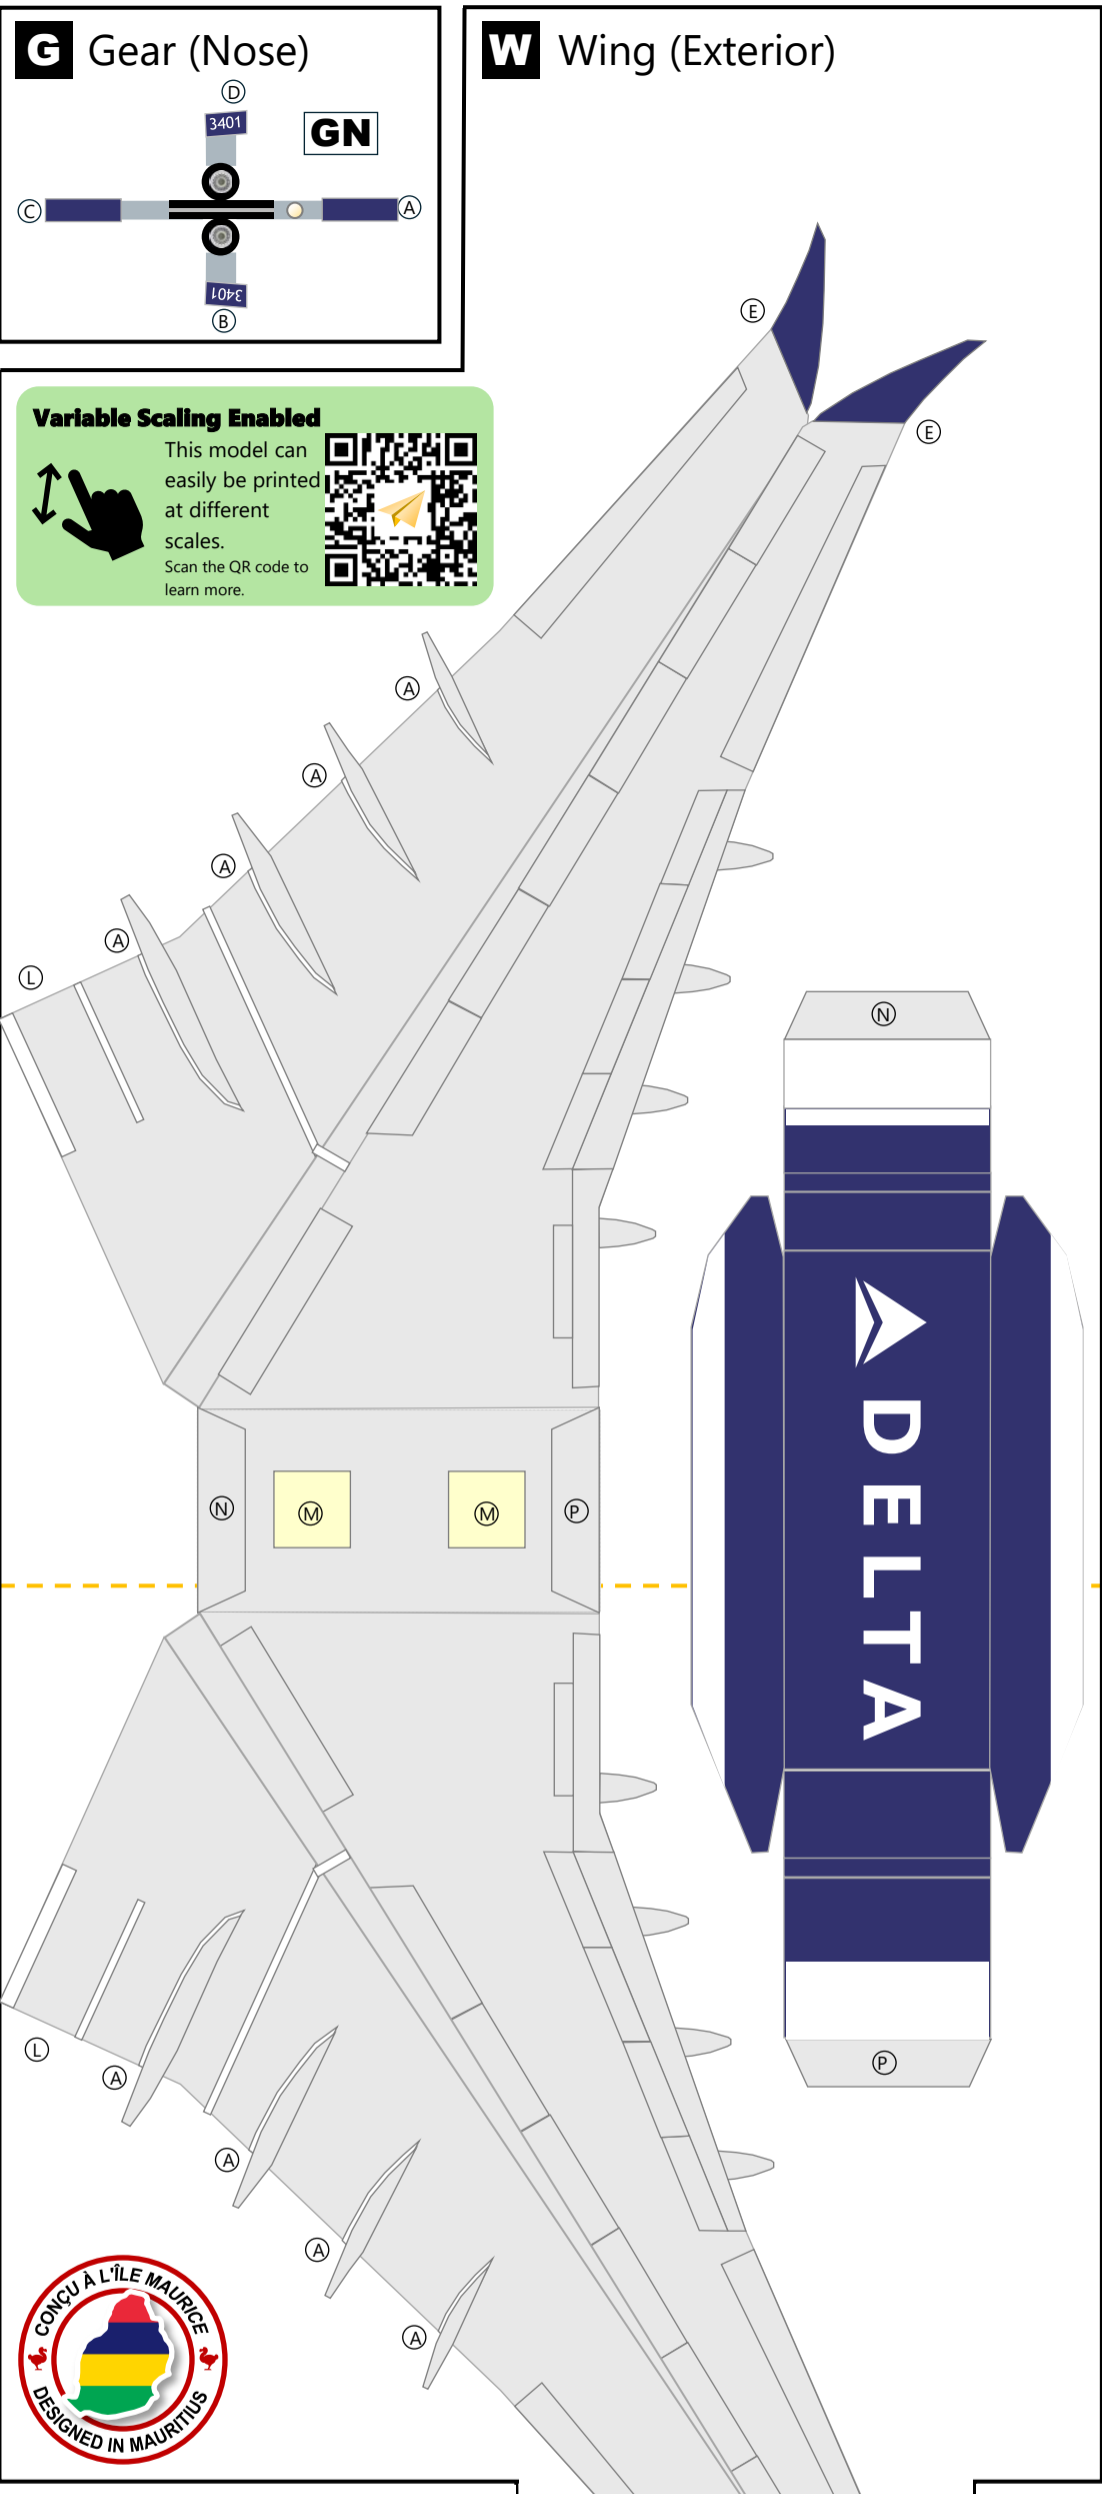

DELTA AIRLINES
A 330-900NEO
2007CS / S
102669-DAL339

W Wing (Exterior)

Variable Scaling Enabled
This model can easily be printed at different scales. Scan the QR code to learn more.

T Empennage

Learn how to build this model here
11 A330 CFM/PW