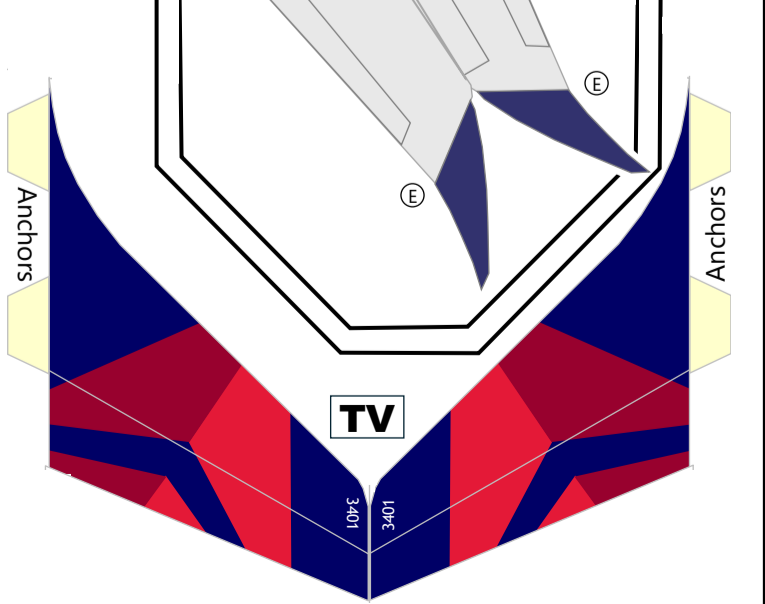

T Empennage

Learn how to build this model here
11 A330 CFM/PW

airigami.build