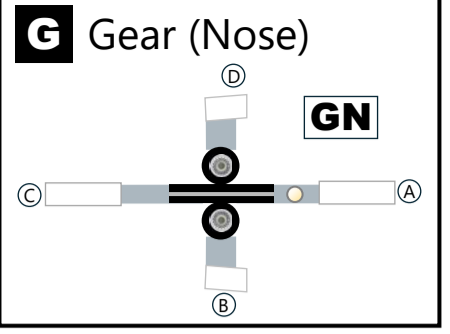

AIRBUS A330-900neo  
CORSAIR / S  
102668-CRL339

**W** Wing (Exterior)

**Variable Scaling Enabled**  
This model can easily be printed at different scales. Scan the QR code to learn more.

**T** Empennage