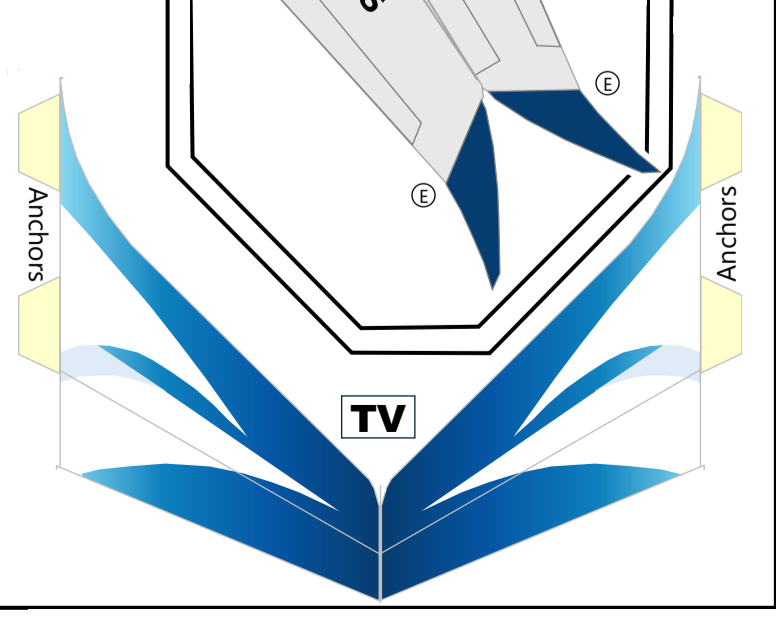

T Empennage

Learn how to build this model here
11 A330 CFM/PW