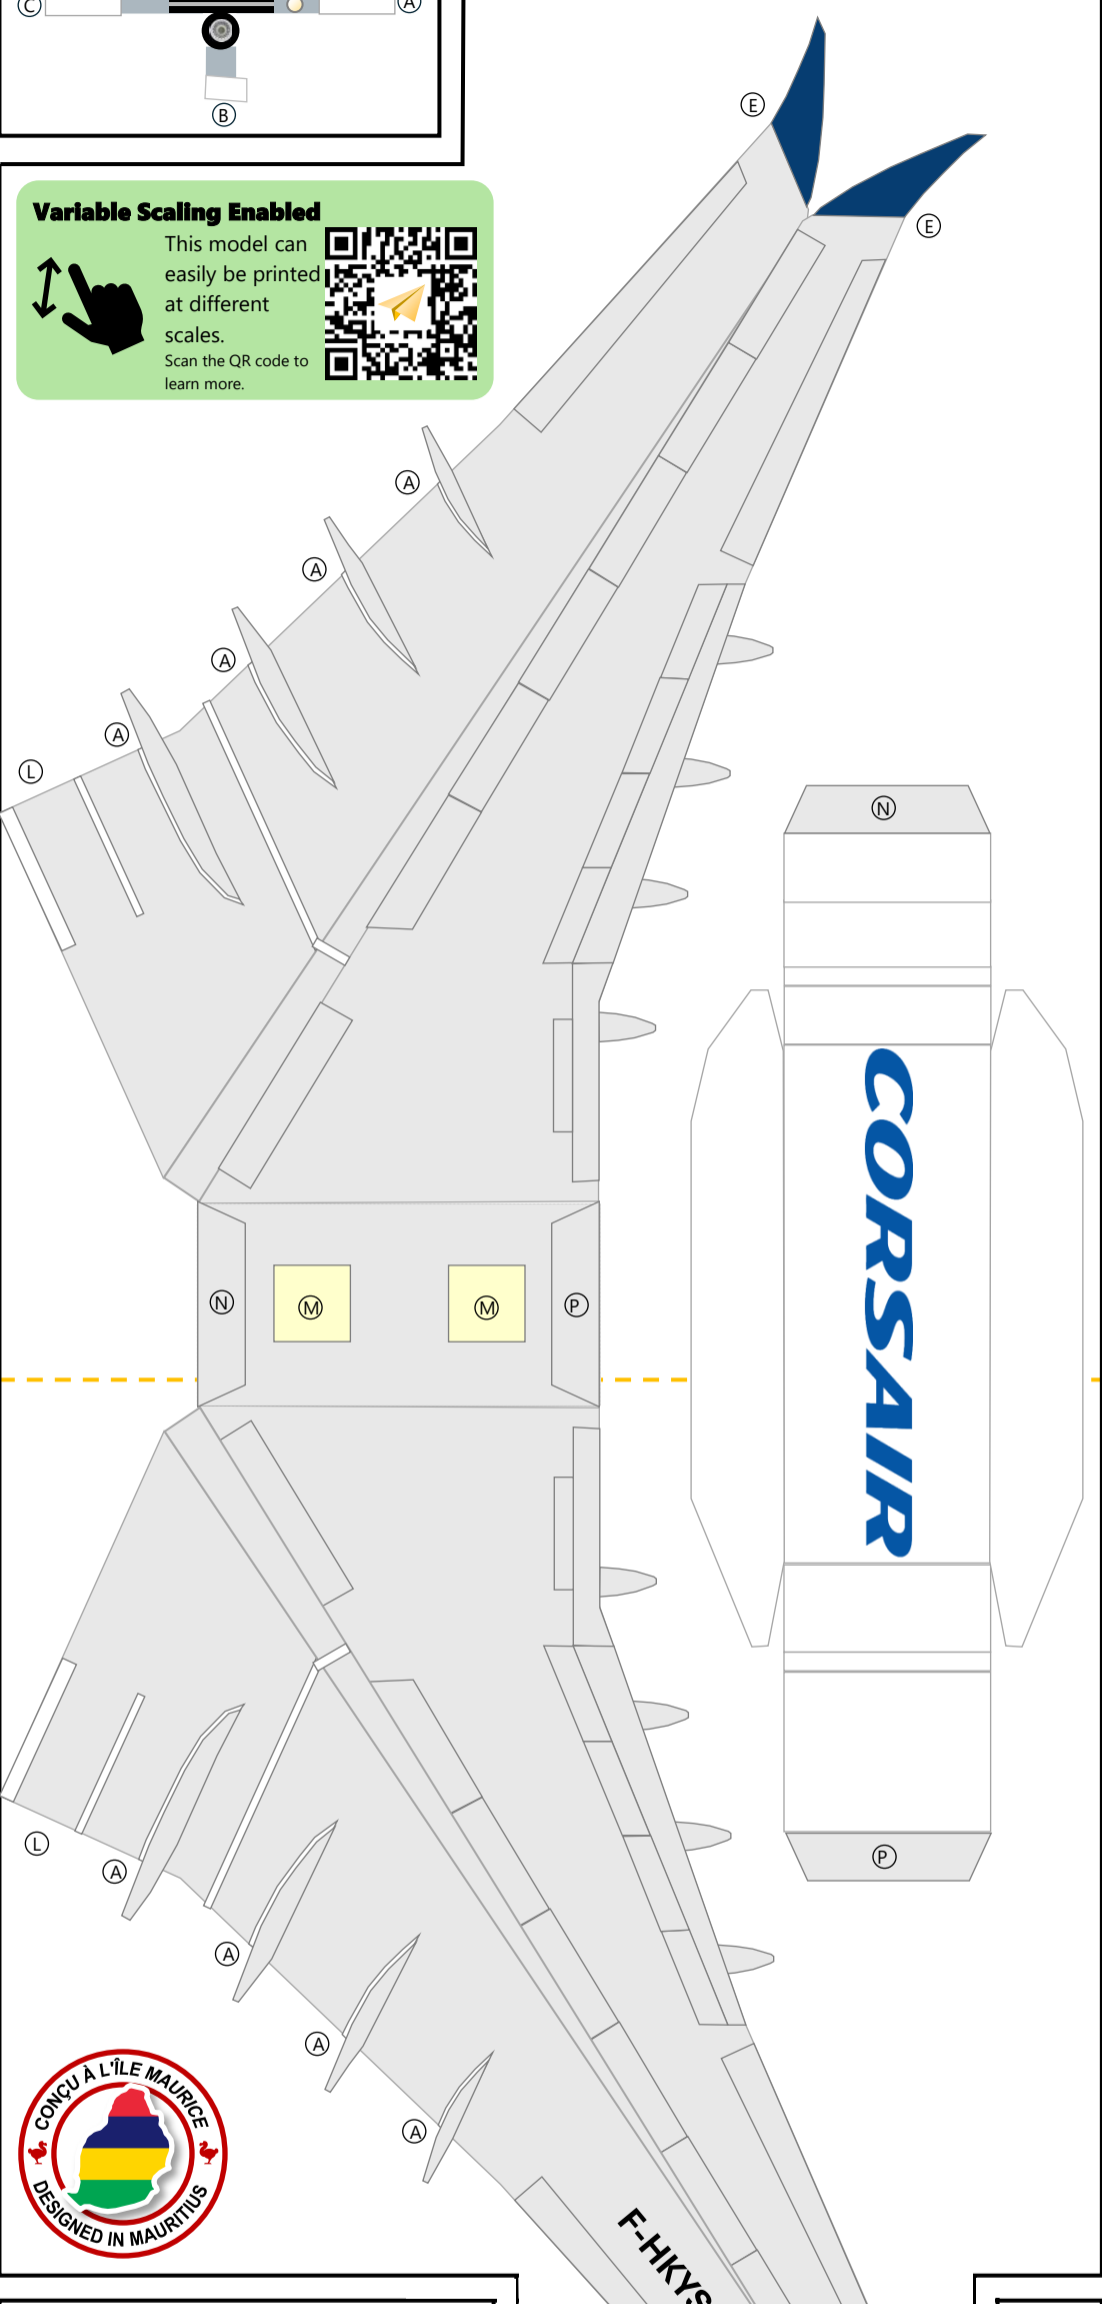

AIRBUS A330-900neo  
CORSAIR / S  
102668-CRL339

**W** Wing (Exterior)

**Variable Scaling Enabled**  
This model can easily be printed at different scales. Scan the QR code to learn more.

**T** Empennage