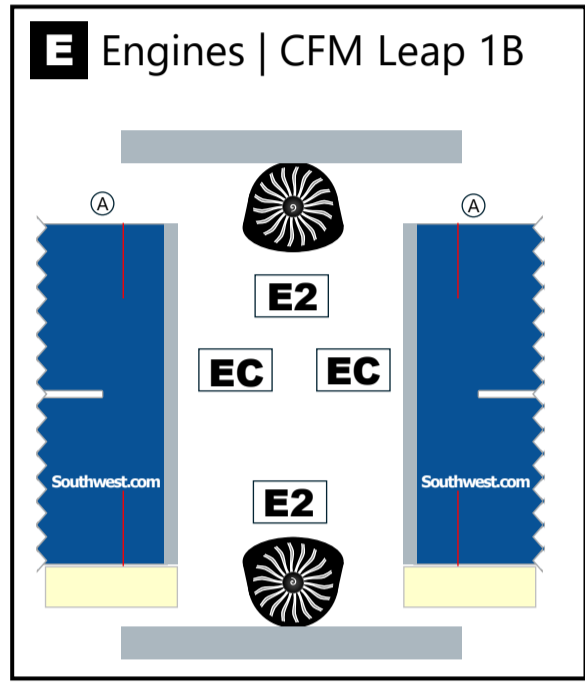

BOEING 737-MAX8  
SOUTHWEST AIRLINES  
2014CS  
10262-SWA3M8

**Variable Scaling Enabled**  
This model can easily be printed at different scales. Scan the QR code to learn more.