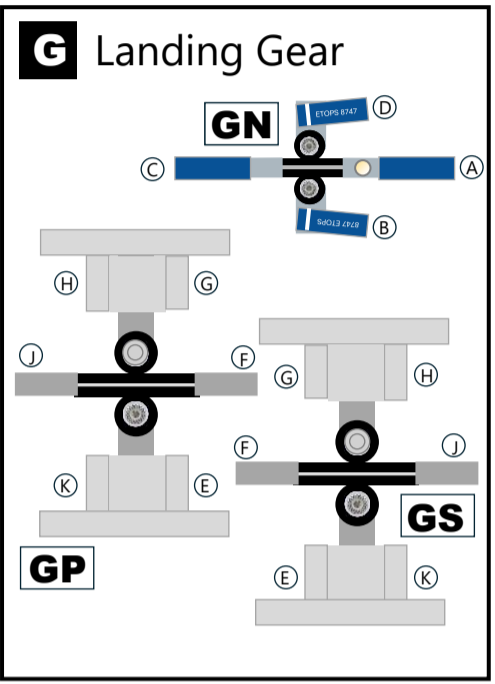

BOEING 737-MAX8  
SOUTHWEST AIRLINES  
2014CS  
10262-SWA3M8

**Variable Scaling Enabled**  
This model can easily be printed at different scales. Scan the QR code to learn more.