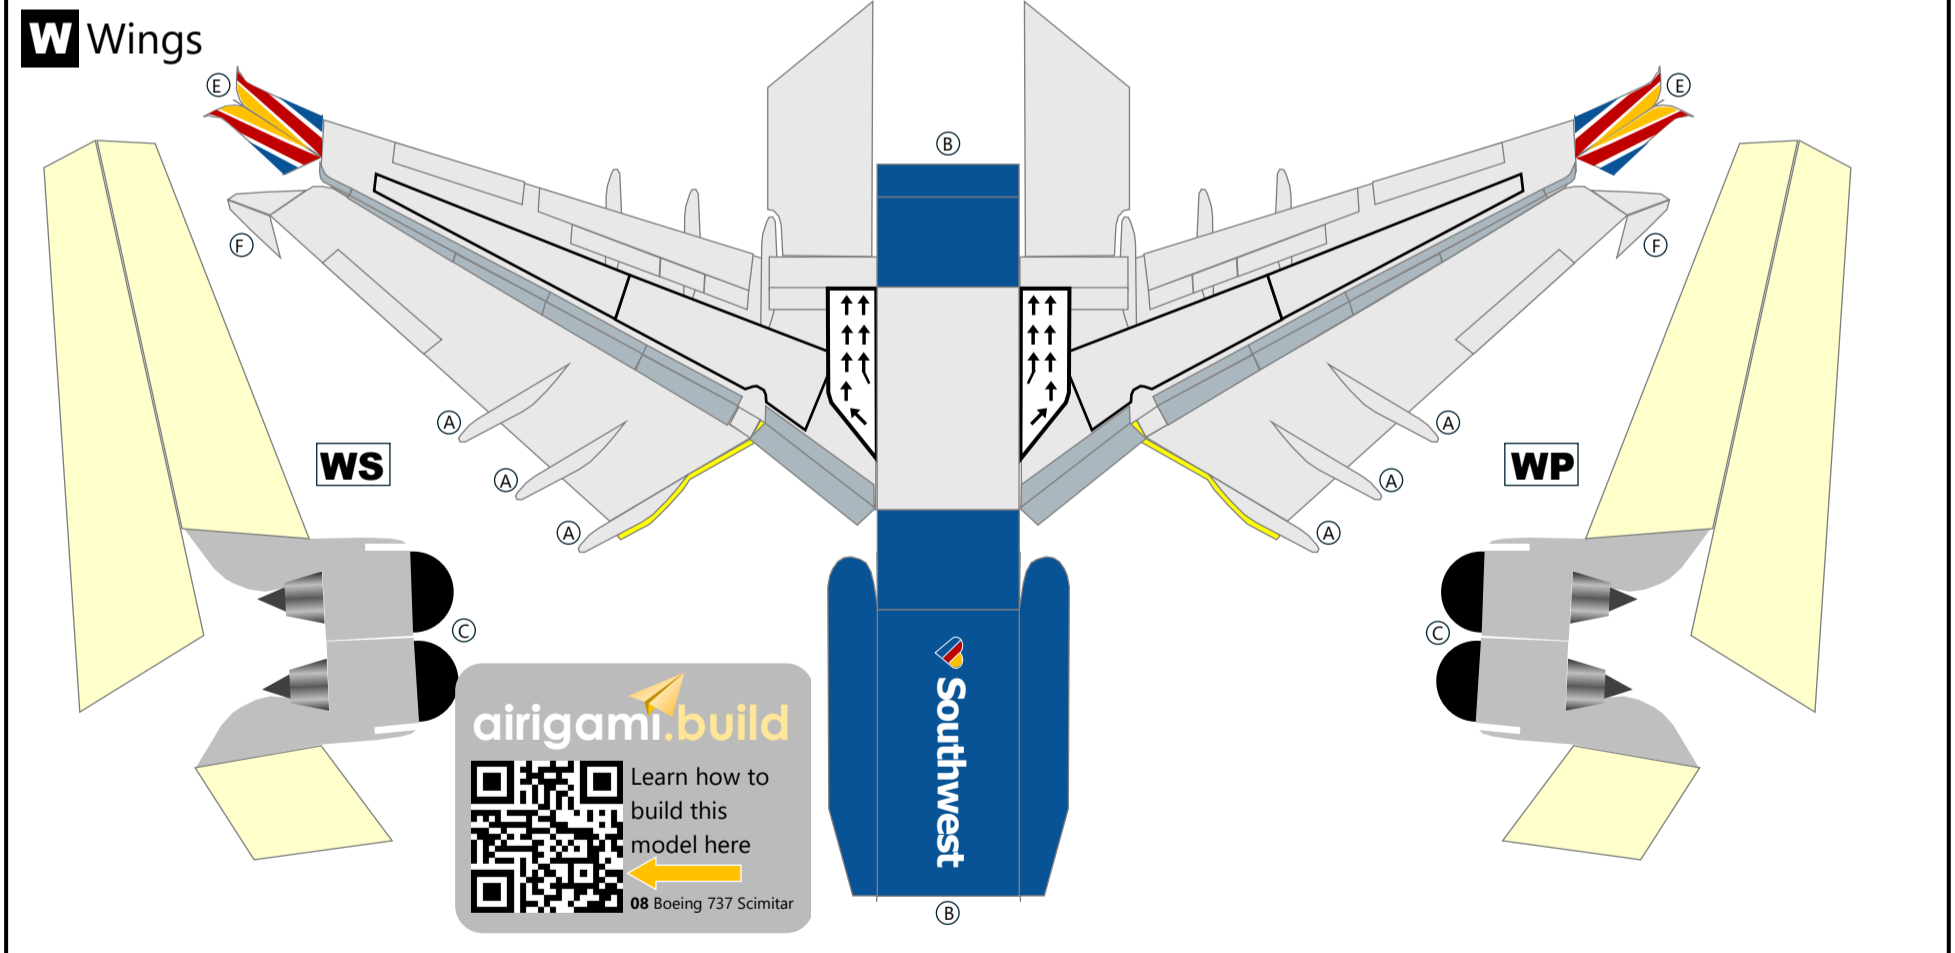

This is a genuine official Airigami design. This design is provided free-of-charge. Airigami was established so that the joy of airline modeling can be available to everybody. You should never ever pay for this design. However, we strongly urge you to consider donating to Airigami at www.airigami.co. Please consider making a small donation of \$5, \$20, \$50 or whatever you can to help keep Airigami alive and, best of all, free.

BOEING 737-MAX8  
SOUTHWEST AIRLINES  
2014CS  
10262-SWA3M8

**Variable Scaling Enabled**  
This model can easily be printed at different scales. Scan the QR code to learn more.