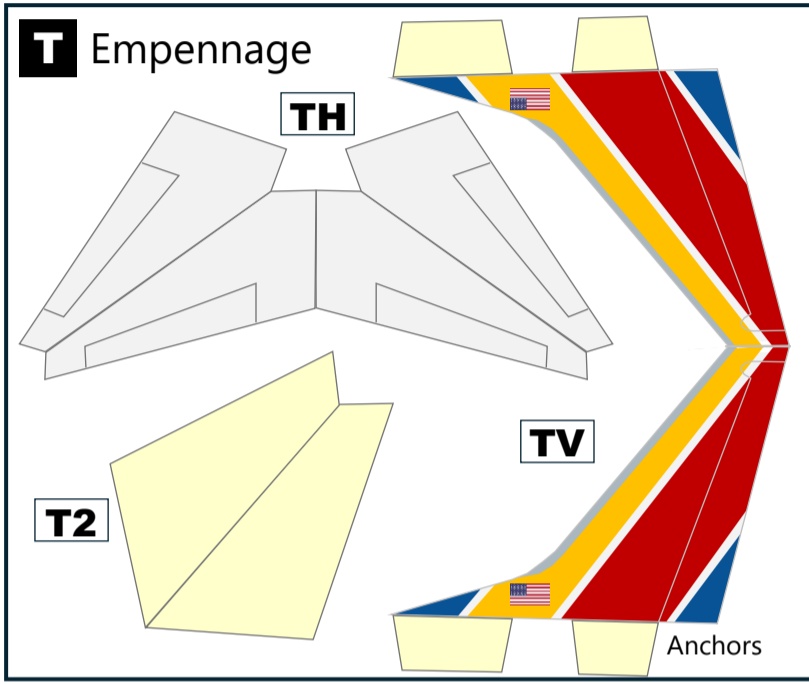

BOEING 737-MAX8  
SOUTHWEST AIRLINES  
2014CS  
10262-SWA3M8

**Variable Scaling Enabled**  
This model can easily be printed at different scales. Scan the QR code to learn more.