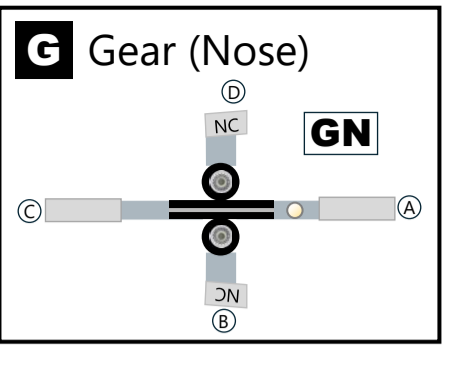

A	I	R	B	U	S	A	3	3	0	-	2	0	0	
T	U	R	K	I	S	H	A	I	R	L	I	N	E	S
2	0	0	9	C	/	S								
1	0	2	6	5	8	-	T	H	Y	3	3	2		

W Wing (Exterior)

Variable Scaling Enabled
This model can easily be printed at different scales. Scan the QR code to learn more.