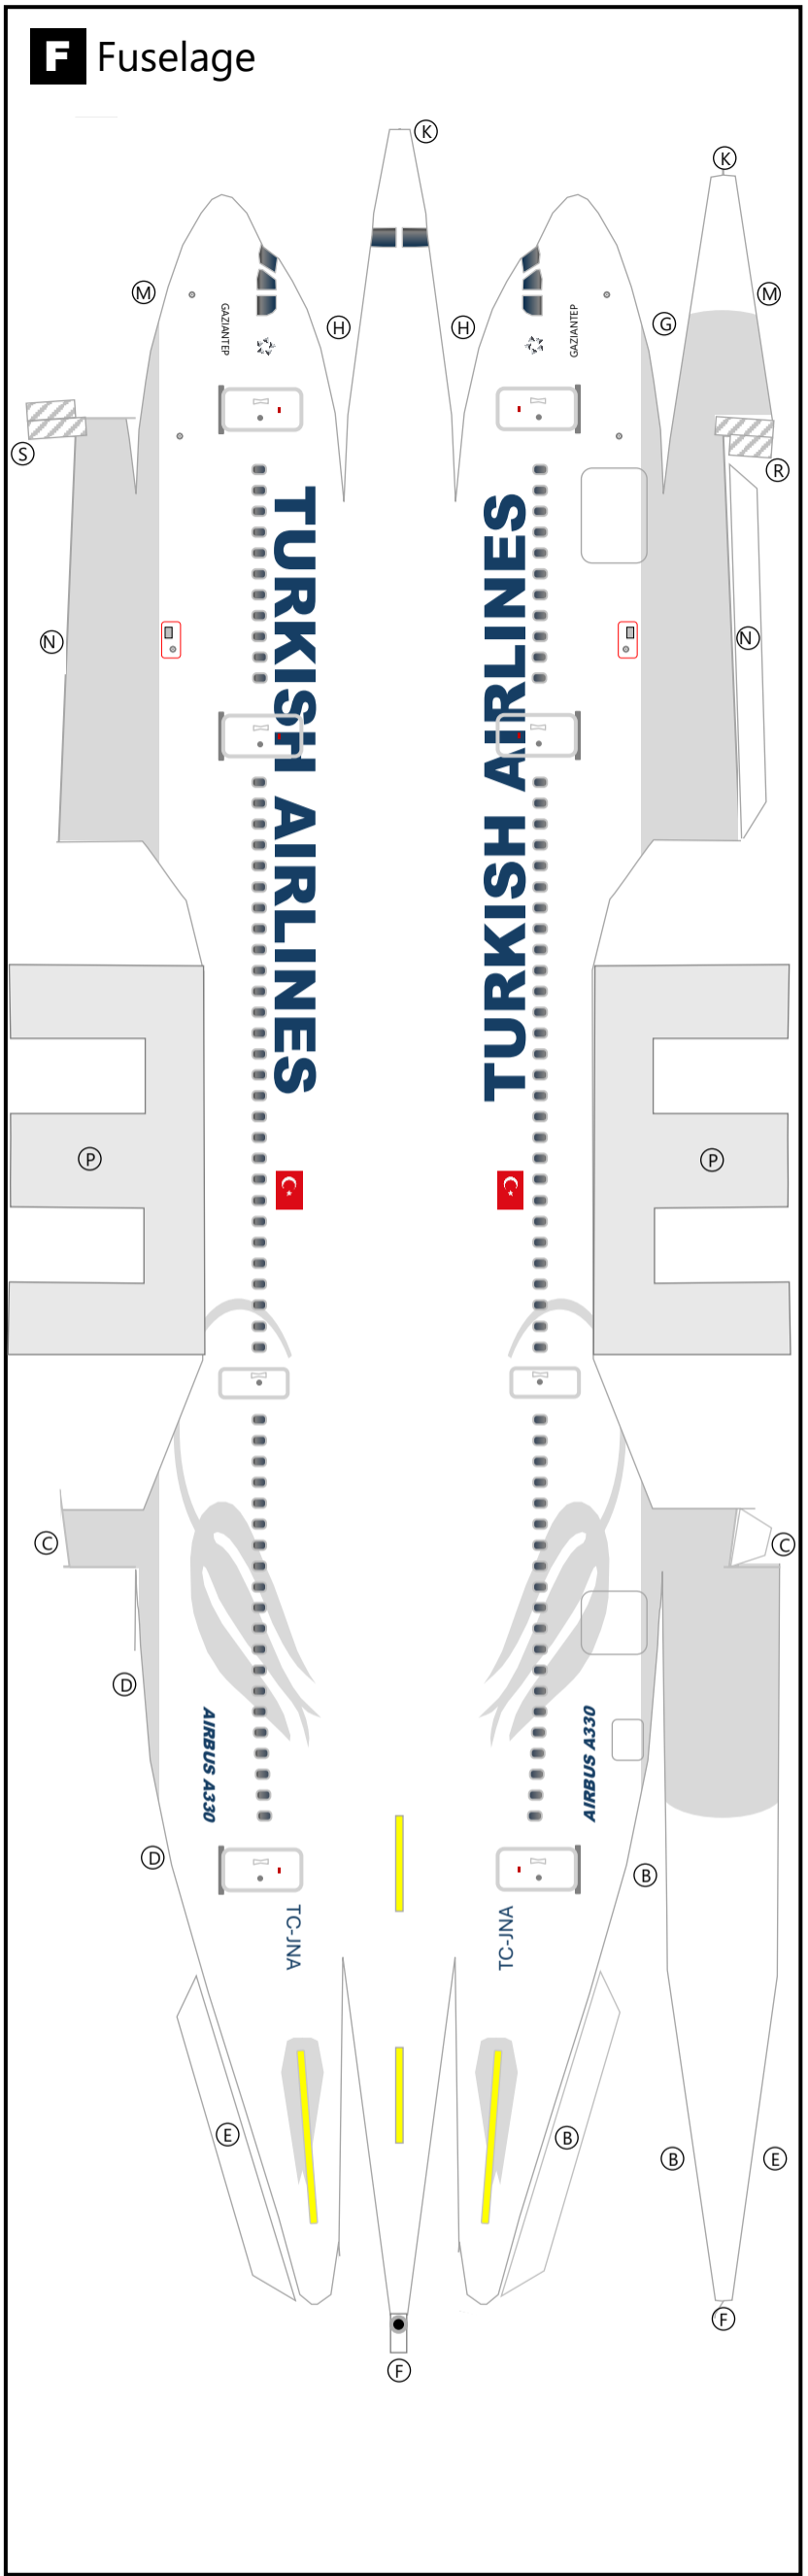

AIRBUS A330-200
TURKISH AIRLINES
2009 C/S
102657-THY332

W Wing (Exterior)

Variable Scaling Enabled
This model can easily be printed at different scales. Scan the QR code to learn more.

T Empennage

Learn how to build this model here
11 A330 CFM/PW

airigami.build

F Fuselage

E Engines | GE CF6