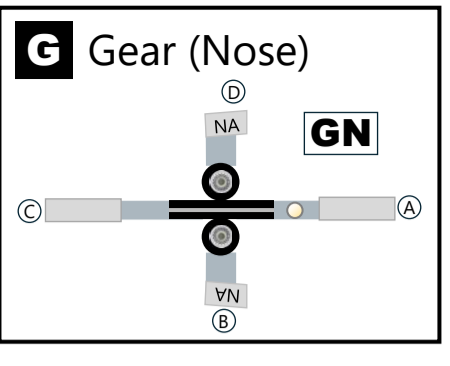

AIRBUS A330-200
TURKISH AIRLINES
2009 C/S
102657-THY332

W Wing (Exterior)

Variable Scaling Enabled
This model can easily be printed at different scales. Scan the QR code to learn more.

T Empennage

Learn how to build this model here
11 A330 CFM/PW