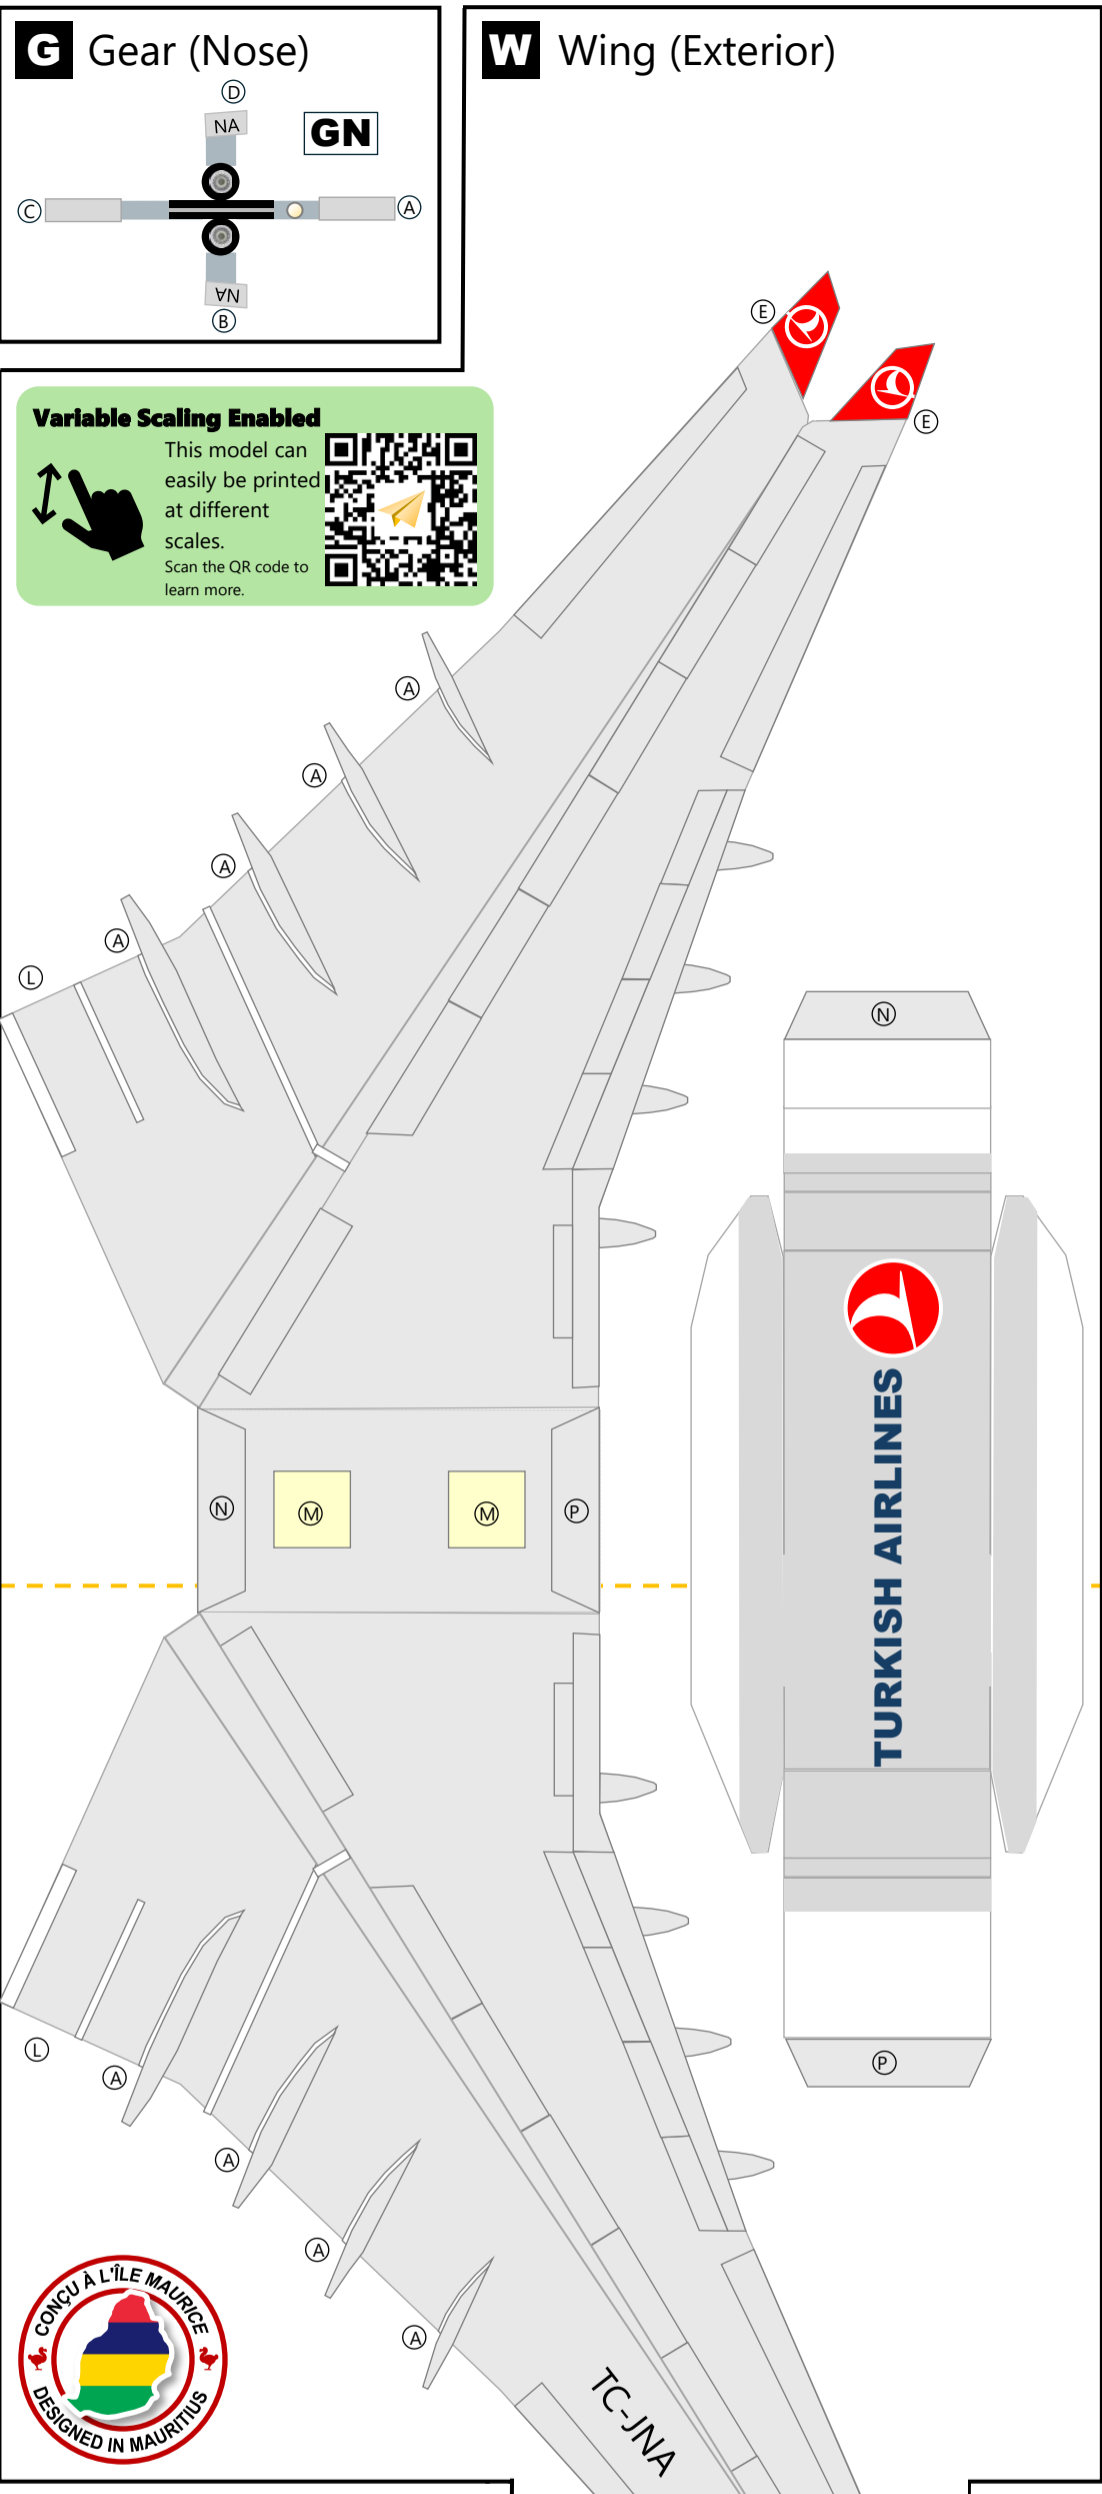

AIRBUS A330-200
TURKISH AIRLINES
2009 C/S
102657-THY332

W Wing (Exterior)

Variable Scaling Enabled
This model can easily be printed at different scales. Scan the QR code to learn more.

T Empennage

Learn how to build this model here
11 A330 CFM/PW