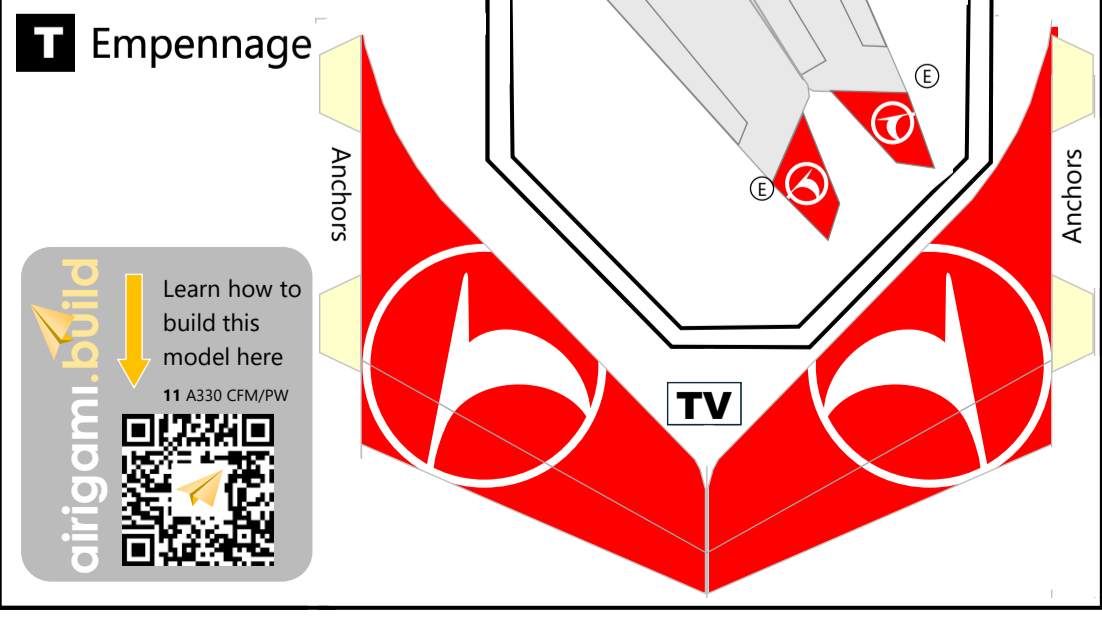

AIRBUS A330-200
TURKISH AIRLINES
2009 C/S
102657-THY332

W Wing (Exterior)

Variable Scaling Enabled
This model can easily be printed at different scales. Scan the QR code to learn more.

T Empennage

Learn how to build this model here
11 A330 CFM/PW