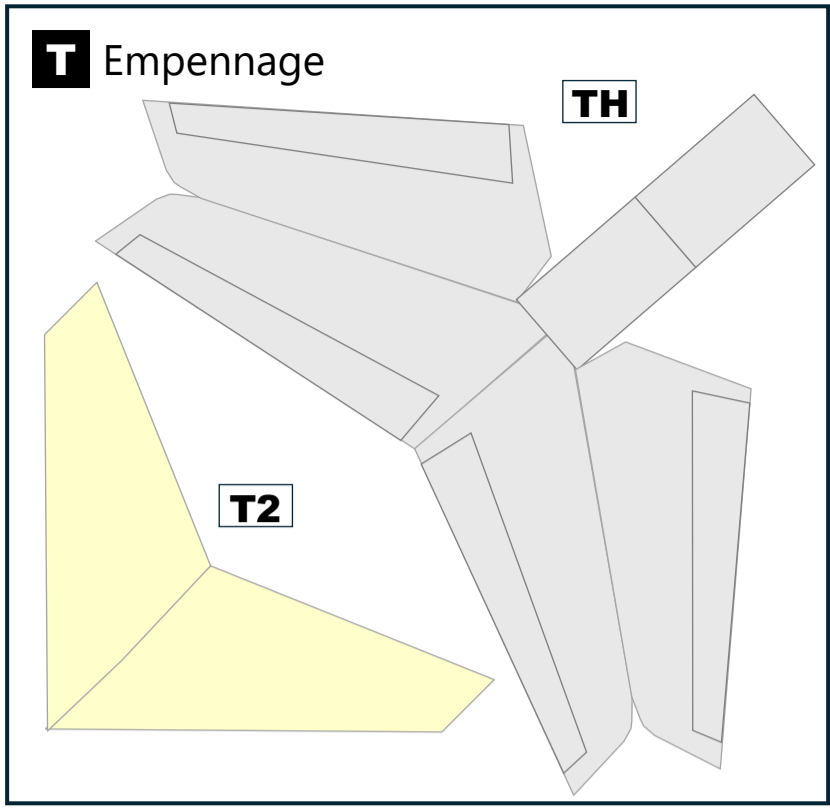

A	I	R	B	B	S	A	3	3	0	-	3	0	0				
G	A	R	U	D	A	I	N	D	O	N	E	S	I	A			
2	0	0	9	C	/	S											
1	0	2	6	5	6	-	G	I	A	3	3	3	(1	0	2)

W Wing (Exterior)

T Empennage

F Fuselage

Learn how to build this model here
12 A330 RR

Variable Scaling Enabled
This model can easily be printed at different scales. Scan the QR code to learn more.

Learn how to build this model here

12 A330 RR

airigami.build

Variable Scaling Enabled

This model can easily be printed at different scales. Scan the QR code to learn more.