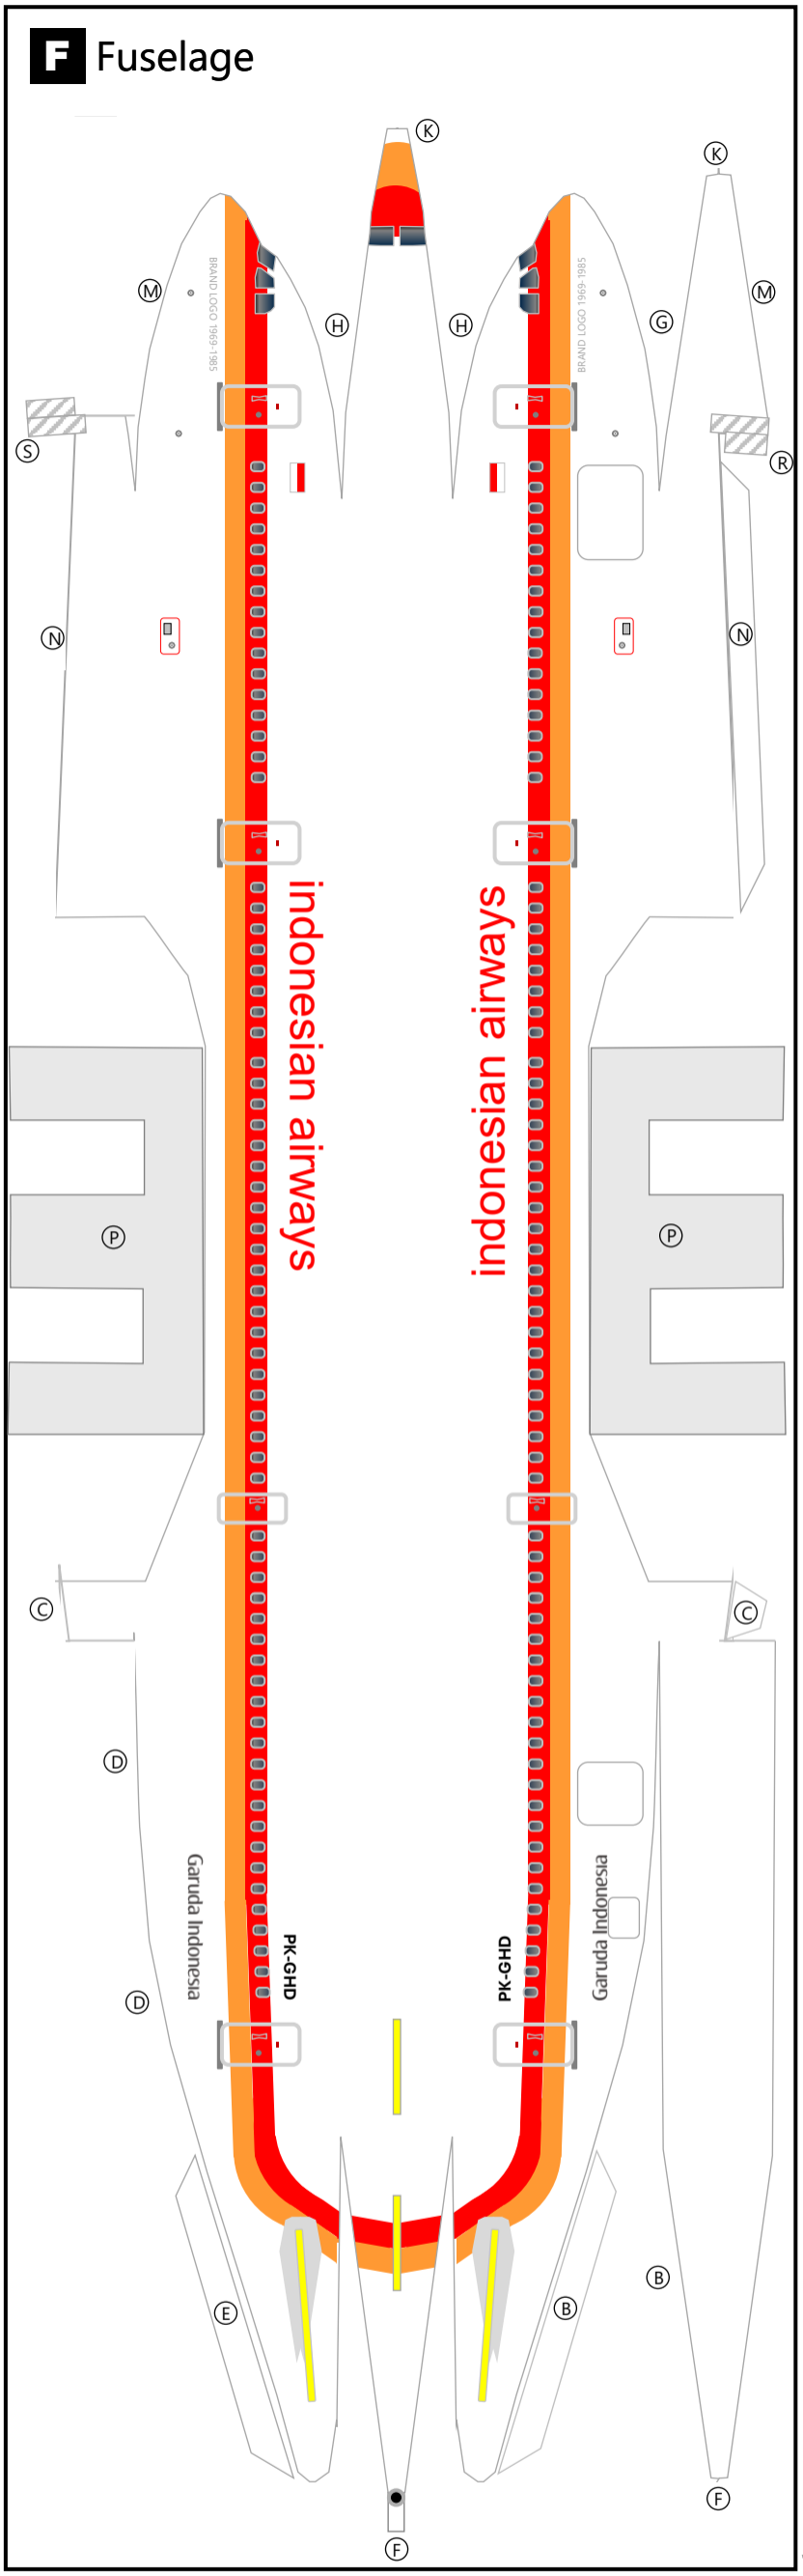

A	I	R	B	B	S	A	3	3	0	-	3	0	0				
G	A	R	U	D	A	I	N	D	O	N	E	S	I	A			
2	0	0	9	C	/	S											
1	0	2	6	5	6	-	G	I	A	3	3	3	(1	0	2)

W Wing (Exterior)

T Empennage

F Fuselage

Learn how to build this model here
12 A330 RR

Variable Scaling Enabled
This model can easily be printed at different scales. Scan the QR code to learn more.

Learn how to build this model here

12 A330 RR

airigami.build

Variable Scaling Enabled

This model can easily be printed at different scales. Scan the QR code to learn more.