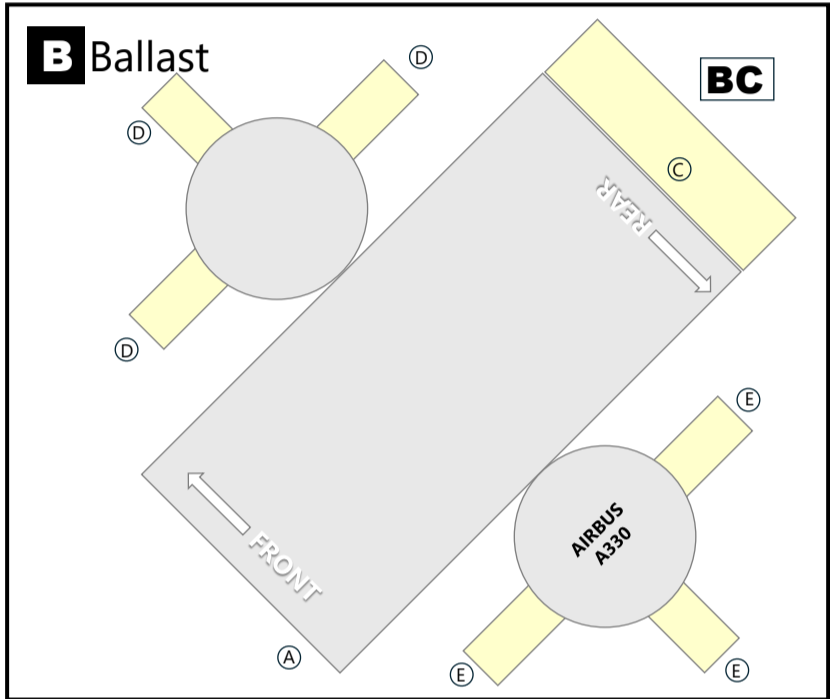

A	I	R	B	B	S	A	3	3	0	-	3	0	0				
G	A	R	U	D	A	I	N	D	O	N	E	S	I	A			
2	0	0	9	C	/	S											
1	0	2	6	5	6	-	G	I	A	3	3	3	(1	0	2)

W Wing (Exterior)

T Empennage

F Fuselage

Learn how to build this model here
12 A330 RR

Variable Scaling Enabled
This model can easily be printed at different scales. Scan the QR code to learn more.

Learn how to build this model here

12 A330 RR

airigami.build

Variable Scaling Enabled

This model can easily be printed at different scales. Scan the QR code to learn more.