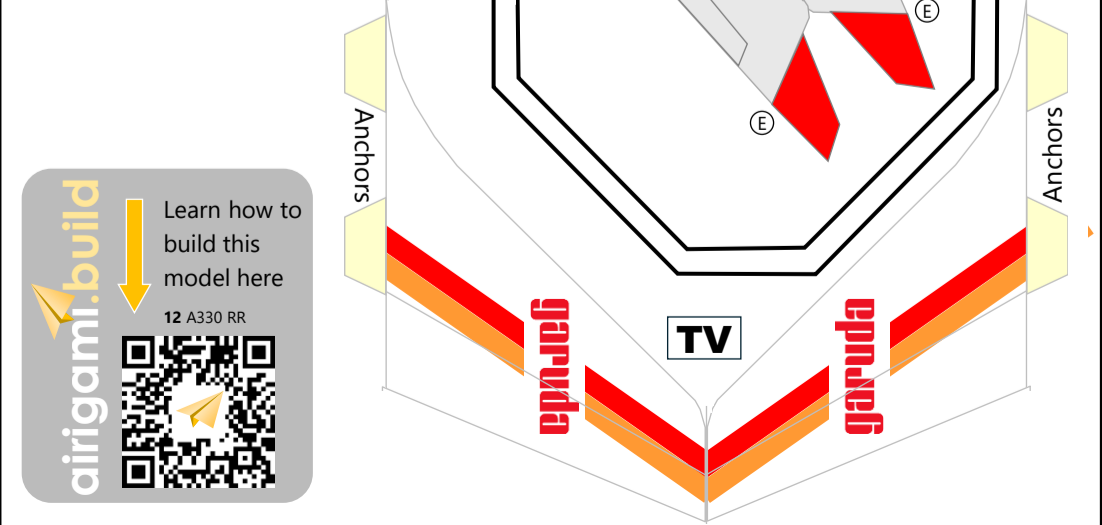

A	I	R	B	B	S	A	3	3	0	-	3	0	0				
G	A	R	U	D	A	I	N	D	O	N	E	S	I	A			
2	0	0	9	C	/	S											
1	0	2	6	5	6	-	G	I	A	3	3	3	(1	0	2)

W Wing (Exterior)

T Empennage

F Fuselage

Learn how to build this model here
12 A330 RR

Variable Scaling Enabled
This model can easily be printed at different scales. Scan the QR code to learn more.

Learn how to build this model here

12 A330 RR

airigami.build

Variable Scaling Enabled

This model can easily be printed at different scales. Scan the QR code to learn more.