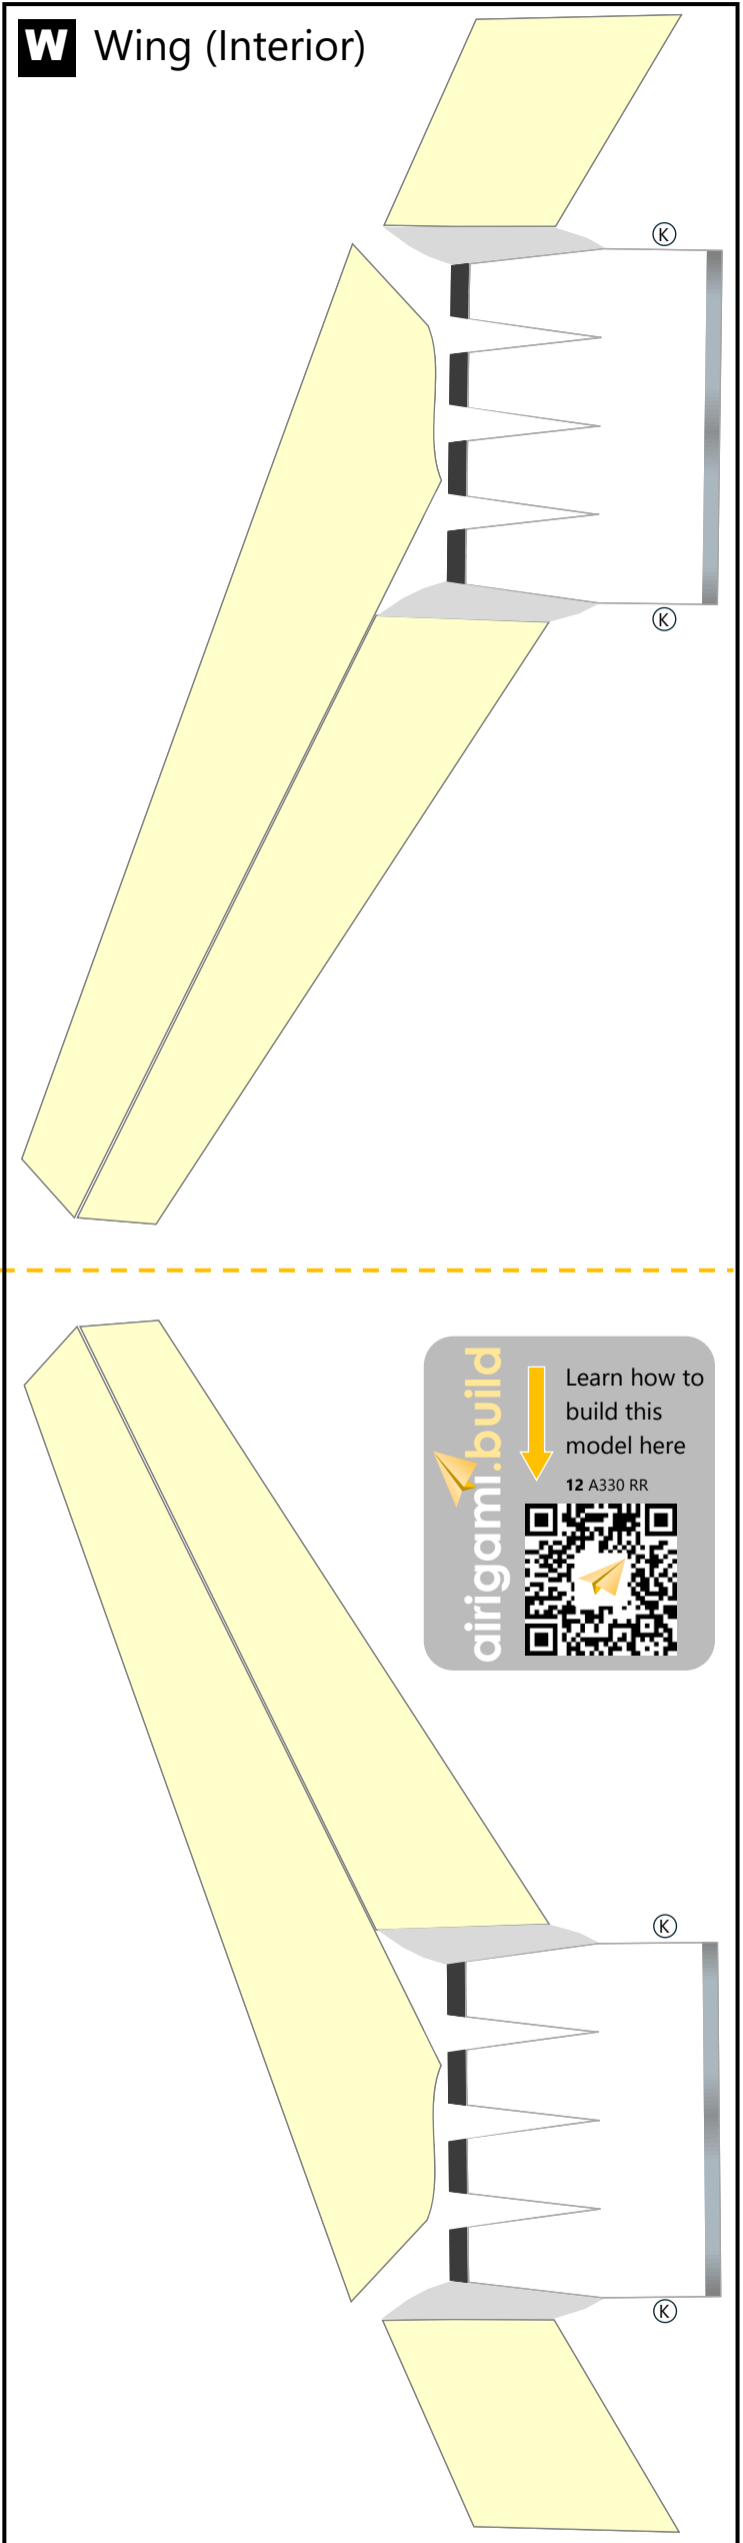

A I R B U S A 3 3 0 - 3 0 0
G A R U D A I N D O N E S I A
2 0 0 9 C / S
1 0 2 6 5 5 - G I A 3 3 3 (1 0 2)

F Fuselage

Garuda Indonesia

Garuda Indonesia

PK-GPV

PK-GPV

G Gear (Nose)

GN

Ad

PV

W Wing (Exterior)

PK-GPV

T Empennage

Anchors

TV

Variable Scaling Enabled

This model can easily be printed at different scales. Scan the QR code to learn more.

Learn how to build this model here

12 A330 RR

airigami.build

A I R B U S A 3 3 0 - 3 0 0
 G A R U D A I N D O N E S I A
 2 0 0 9 C / S
 1 0 2 6 5 5 - G I A 3 3 3 (2 0 2)