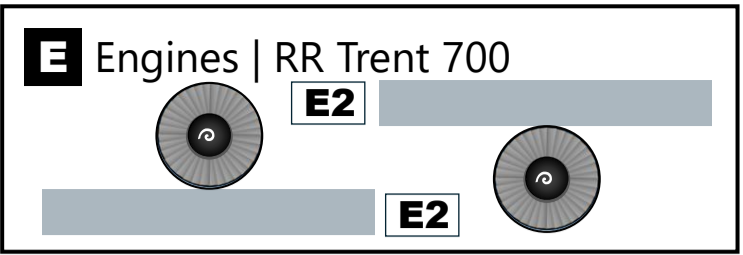

A I R B U S A 3 3 0 - 3 0 0
G A R U D A I N D O N E S I A
2 0 0 9 C / S
1 0 2 6 5 5 - G I A 3 3 3 (2 0 2)

Learn how to build this model here
12 A330 RR

airigami.build

Variable Scaling Enabled
This model can easily be printed at different scales. Scan the QR code to learn more.