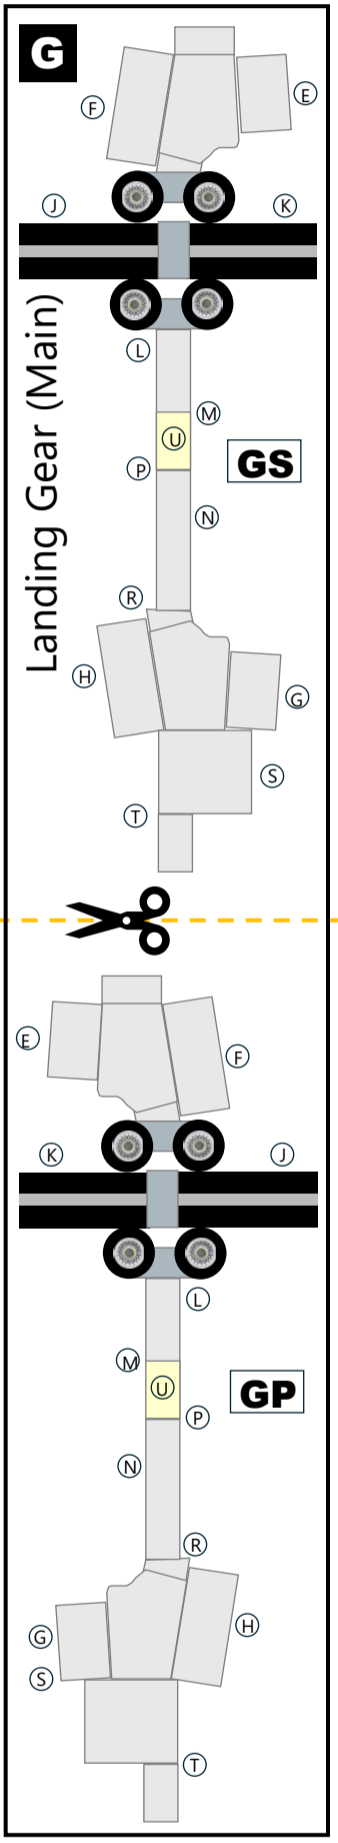

A I R B U S A 3 3 0 - 3 0 0
G A R U D A I N D O N E S I A
2 0 0 9 C / S
1 0 2 6 5 5 - G I A 3 3 3 (1 0 2)

F Fuselage

Garuda Indonesia

Garuda Indonesia

PK-GPV

PK-GPV

G Gear (Nose)

GN

Ad

PV

W Wing (Exterior)

PK-GPV

T Empennage

Anchors

TV

Variable Scaling Enabled

This model can easily be printed at different scales. Scan the QR code to learn more.

Learn how to build this model here

12 A330 RR

airigami.build

A I R B U S A 3 3 0 - 3 0 0
 G A R U D A I N D O N E S I A
 2 0 0 9 C / S
 1 0 2 6 5 5 - G I A 3 3 3 (2 0 2)

Learn how to build this model here
 12 A330 RR

 airigami.build

Variable Scaling Enabled
 This model can easily be printed at different scales. Scan the QR code to learn more.