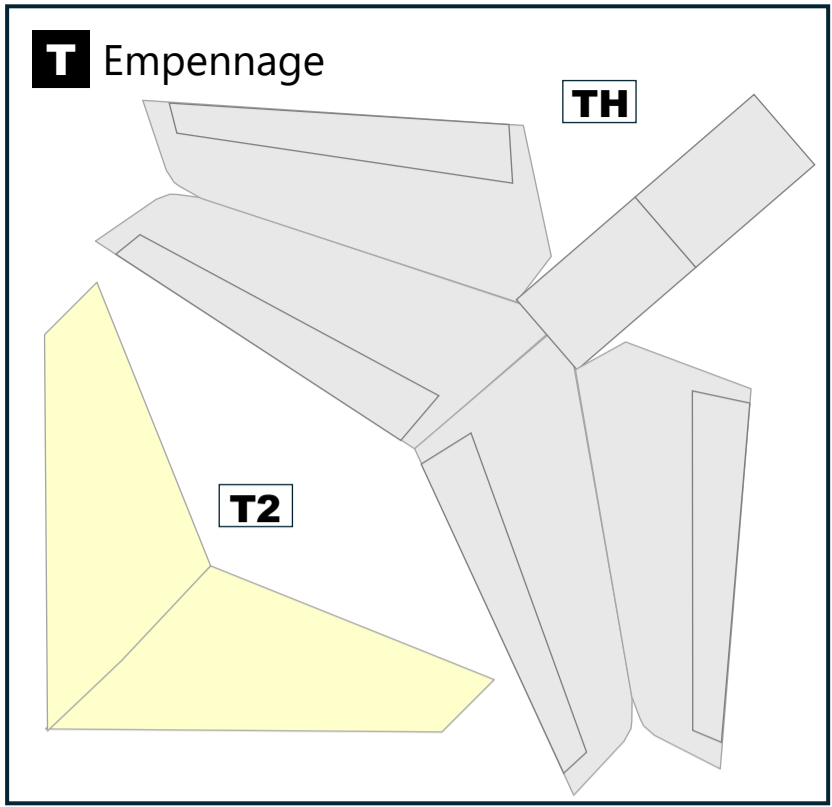

A	I	R	B	U	S	A	3	3	0	-	3	0	0				
G	A	R	U	D	A	I	N	D	O	N	E	S	I	A			
1	9	8	5	C	/	5											
1	0	2	6	5	4	-	G	I	A	3	3	3	(	1	0	2	)

F Fuselage

G Gear (Nose)

W Wing (Exterior)

T Empennage

Variable Scaling Enabled

This model can easily be printed at different scales. Scan the QR code to learn more.

Learn how to build this model here

12 A330 RR

airigami.build

Learn how to build this model here

12 A330 RR

airigami.build

Variable Scaling Enabled

This model can easily be printed at different scales. Scan the QR code to learn more.