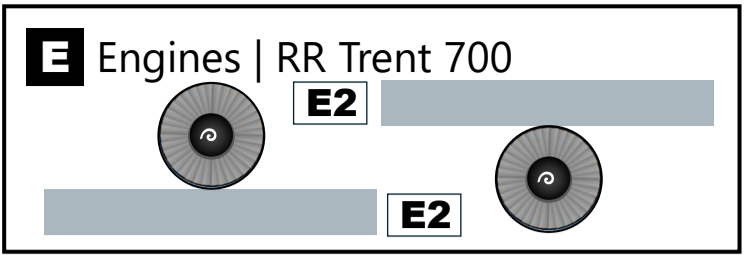

A	I	R	B	U	S	A	3	3	0	-	3	0	0				
G	A	R	U	D	A	I	N	D	O	N	E	S	I	A			
1	9	8	5	C	/	5											
1	0	2	6	5	4	-	G	I	A	3	3	3	(	1	0	2	)

F Fuselage

G Gear (Nose)

W Wing (Exterior)

T Empennage

Variable Scaling Enabled

This model can easily be printed at different scales. Scan the QR code to learn more.

Learn how to build this model here

12 A330 RR

airigami.build

Learn how to build this model here

12 A330 RR

airigami.build

Variable Scaling Enabled

This model can easily be printed at different scales. Scan the QR code to learn more.