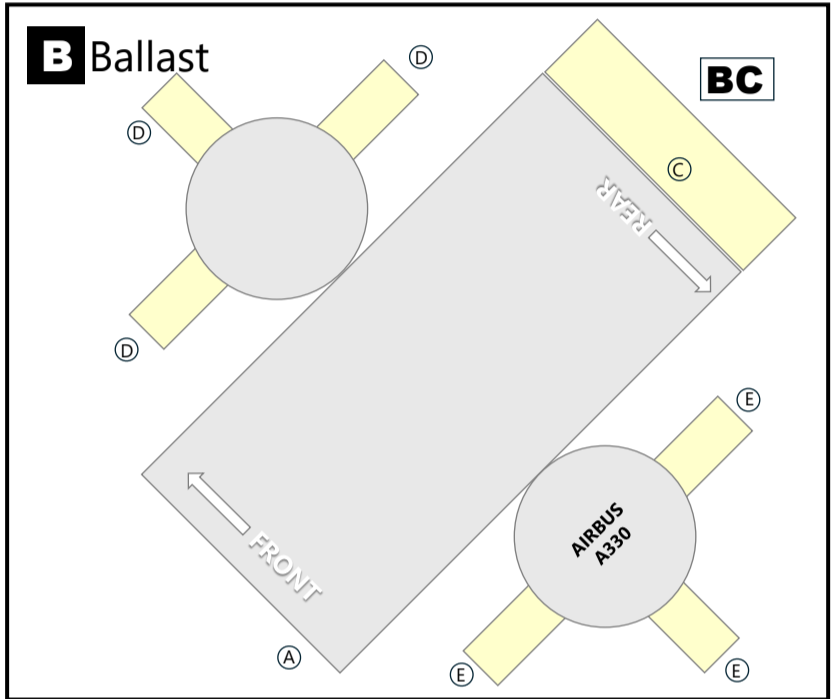

A	I	R	B	U	S	A	3	3	0	-	3	0	0				
G	A	R	U	D	A	I	N	D	O	N	E	S	I	A			
1	9	8	5	C	/	5											
1	0	2	6	5	4	-	G	I	A	3	3	3	(	1	0	2	)

F Fuselage

G Gear (Nose)

W Wing (Exterior)

T Empennage

Variable Scaling Enabled

This model can easily be printed at different scales. Scan the QR code to learn more.

Learn how to build this model here

12 A330 RR

airigami.build

Learn how to build this model here

12 A330 RR

airigami.build

Variable Scaling Enabled

This model can easily be printed at different scales. Scan the QR code to learn more.