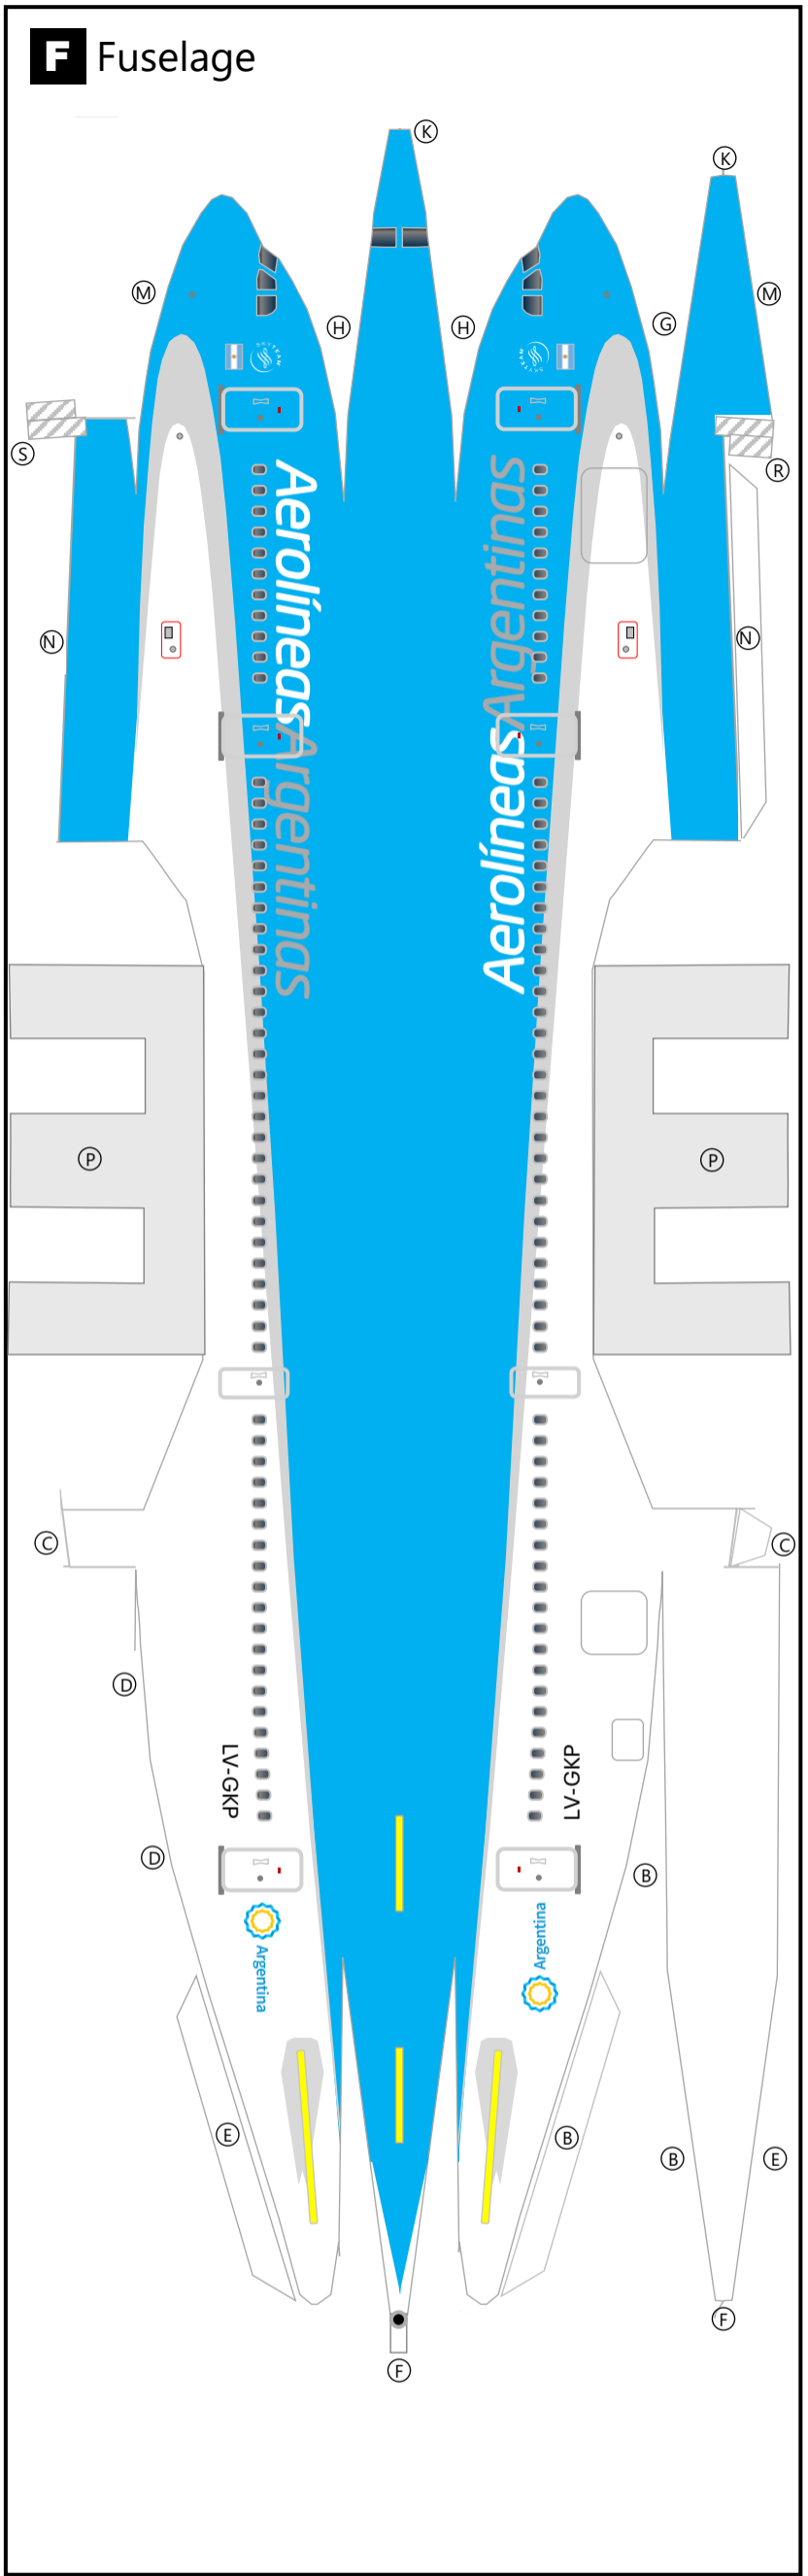

AIRBUS A330-200  
AEROLINEAS ARGENTINAS  
2011 C/S  
102652-ARG332

**Variable Scaling Enabled**

This model can easily be printed at different scales. Scan the QR code to learn more.

Learn how to build this model here

11 A330 CFM/PW

airigami.build