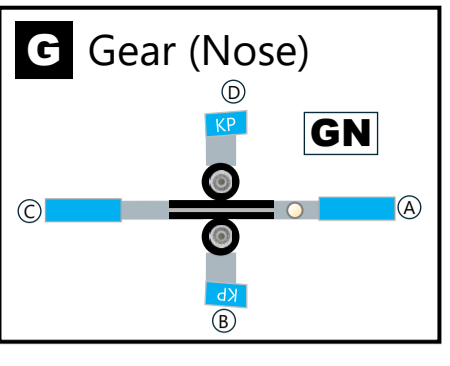

AIRBUS A330-200  
AEROLINEAS ARGENTINAS  
2011 C/S  
102652-ARG332

**Variable Scaling Enabled**

This model can easily be printed at different scales. Scan the QR code to learn more.

Learn how to build this model here