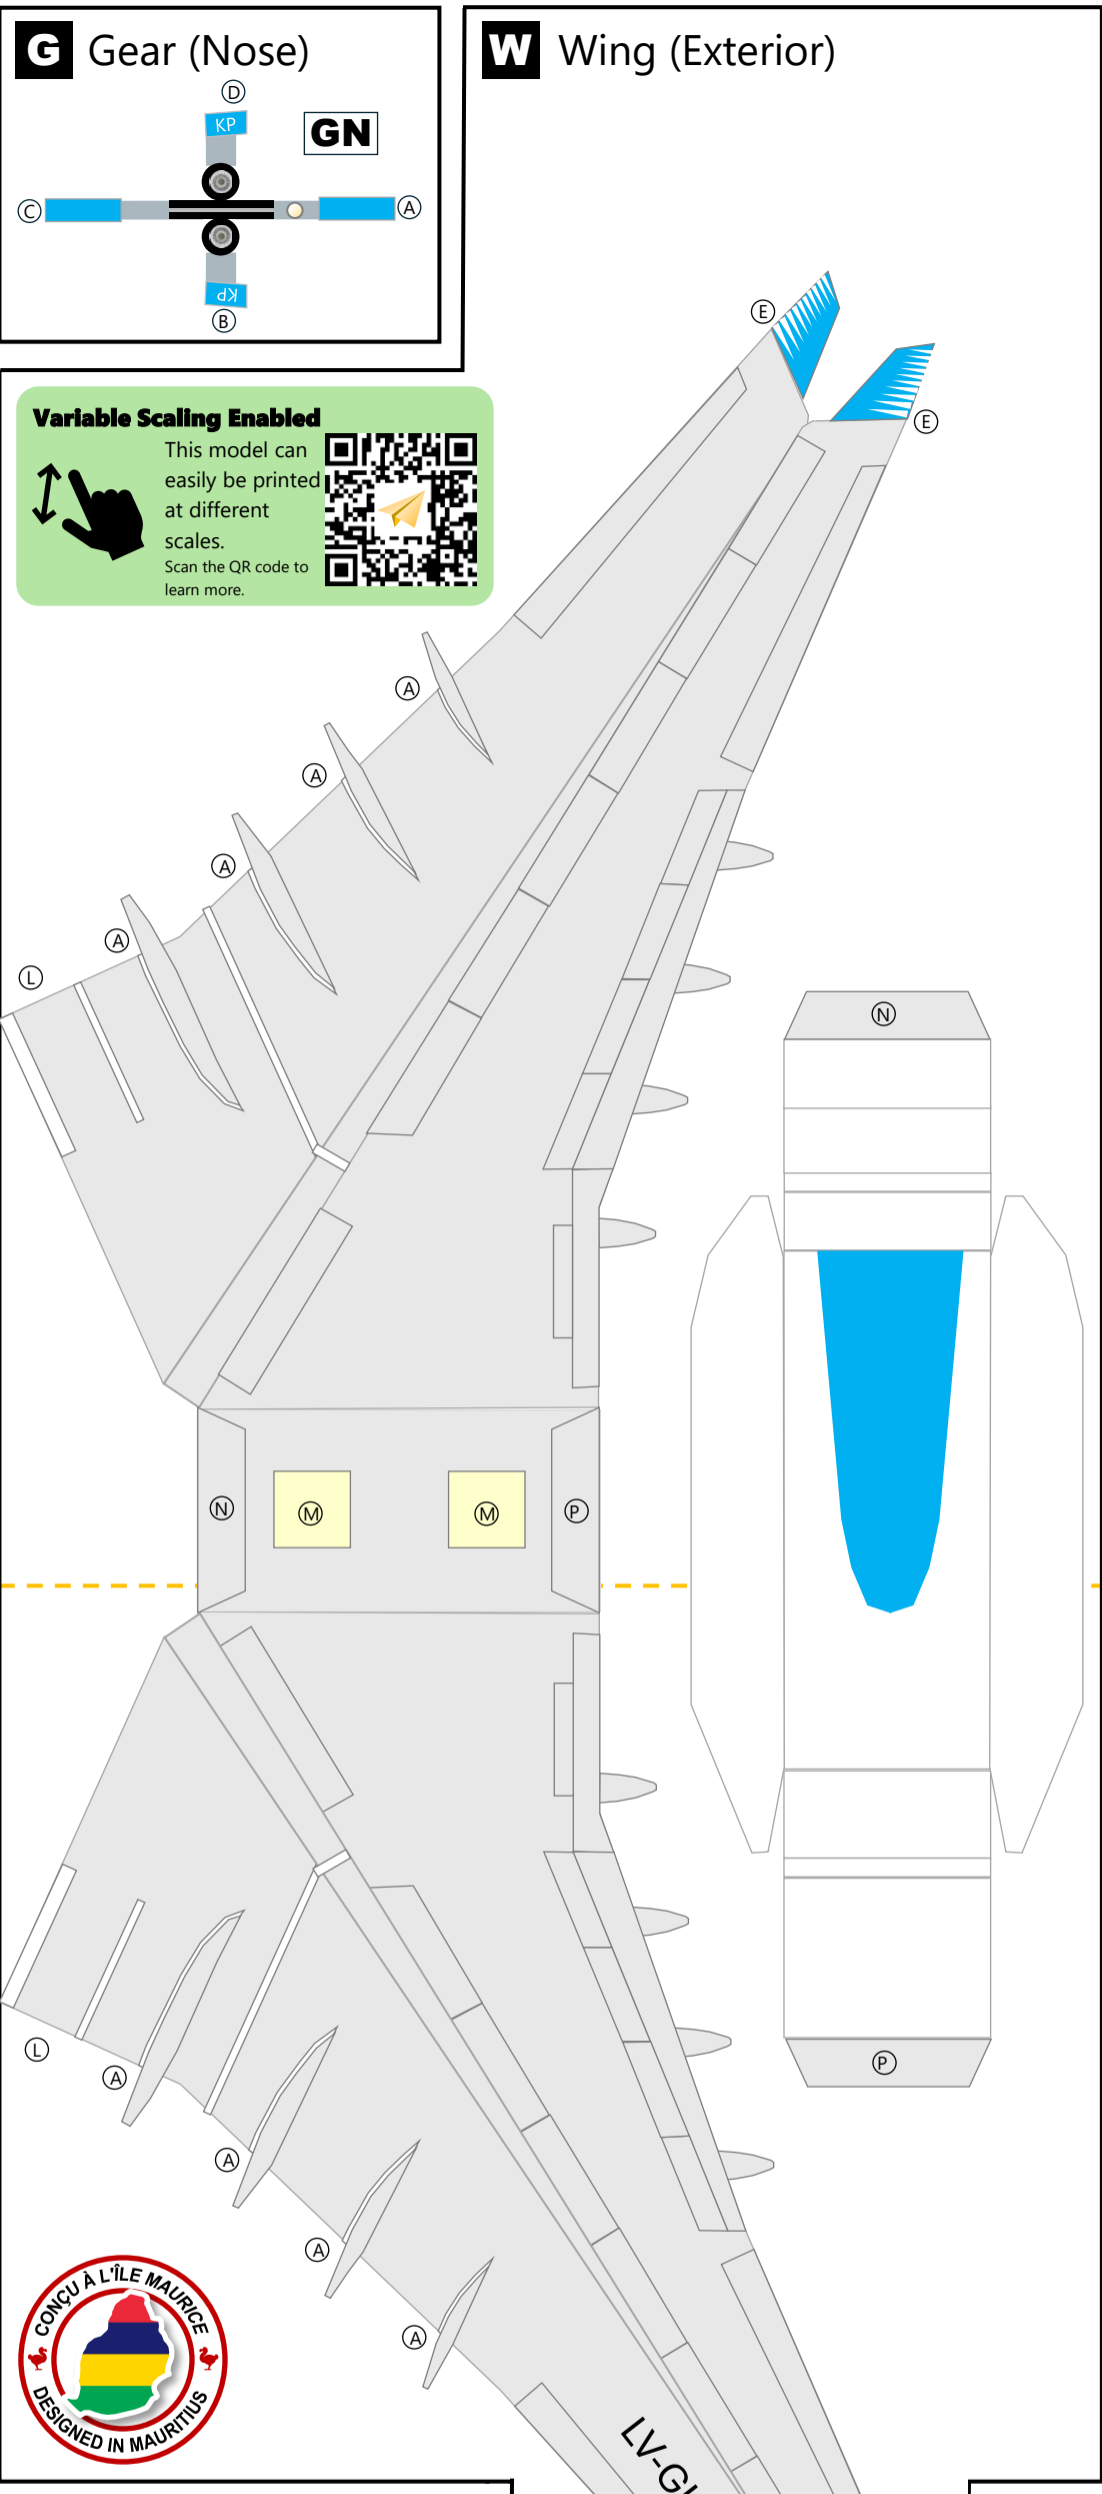

AIRBUS A330-200  
AEROLINEAS ARGENTINAS  
2011 C/S  
102652-ARG332

**Variable Scaling Enabled**

This model can easily be printed at different scales. Scan the QR code to learn more.

Learn how to build this model here