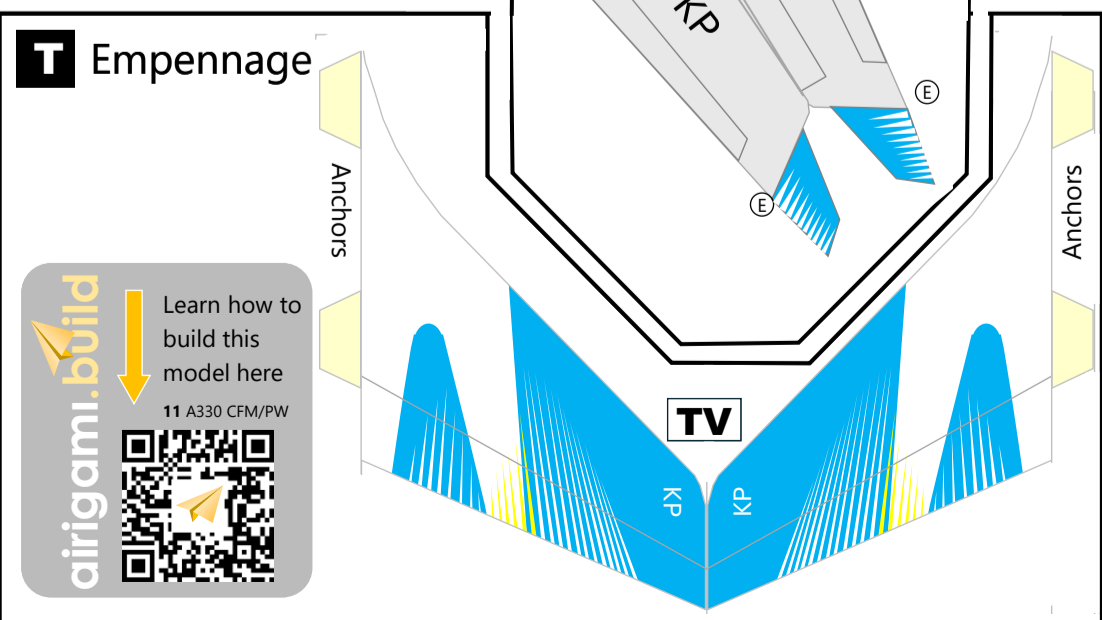

AIRBUS A330-200  
AEROLINEAS ARGENTINAS  
2011 C/S  
102652-ARG332

**Variable Scaling Enabled**

This model can easily be printed at different scales. Scan the QR code to learn more.

Learn how to build this model here