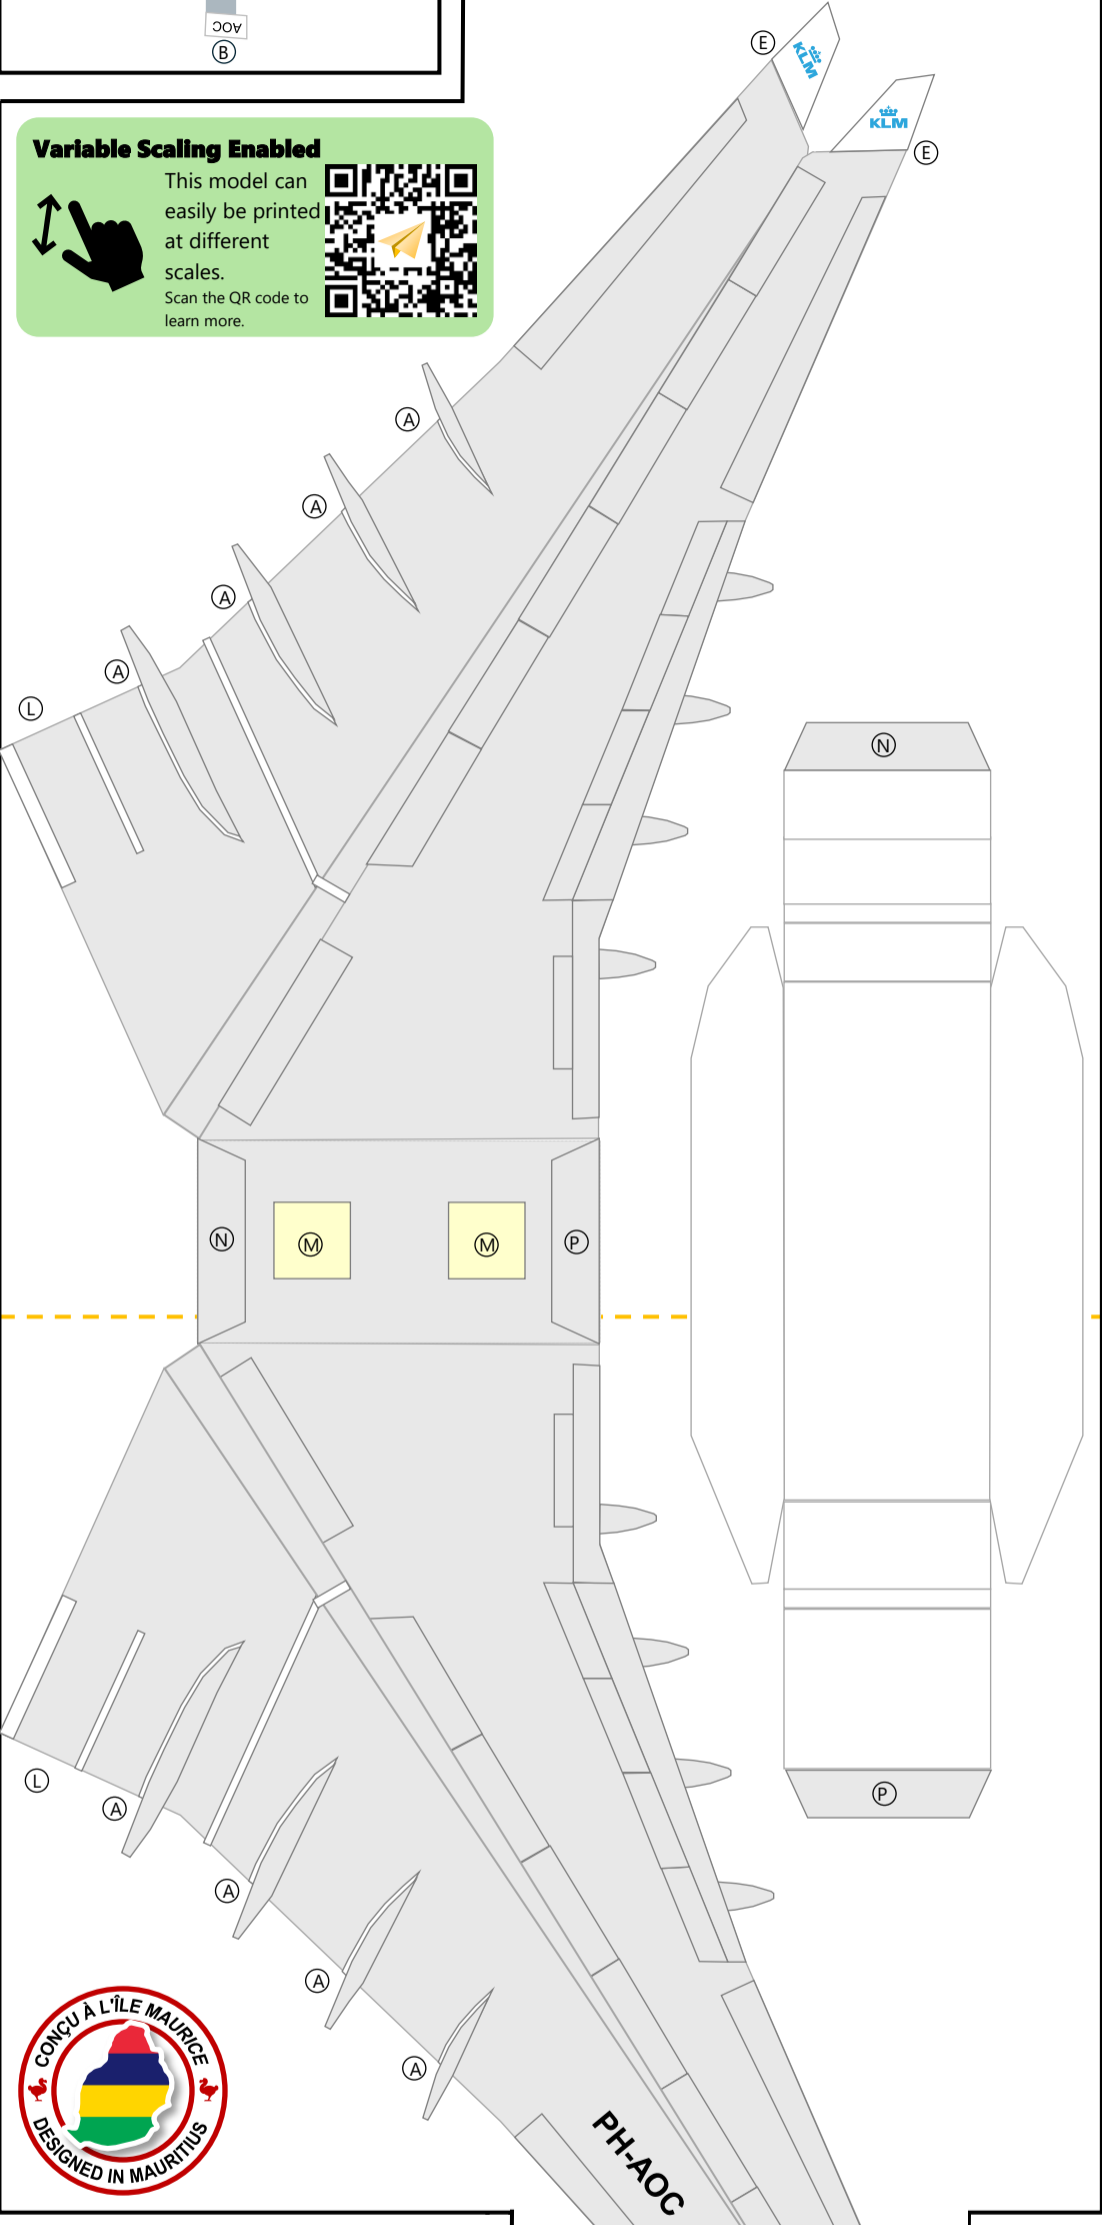

A	I	R	B	U	S	A	3	3	0	-	2	0	0
K	L	M	R	O	Y	A	L	B	U	T	C	H	
2	0	1	4	C	/	S							
1	0	2	6	4	9	-	K	L	M	3	3	2	

**W** Wing (Exterior)

**Variable Scaling Enabled**  
This model can easily be printed at different scales. Scan the QR code to learn more.

**T** Empennage

Learn how to build this model here  
11 A330 CFM/PW

airigami.build

**F** Fuselage

**E** Engines | GE CF6