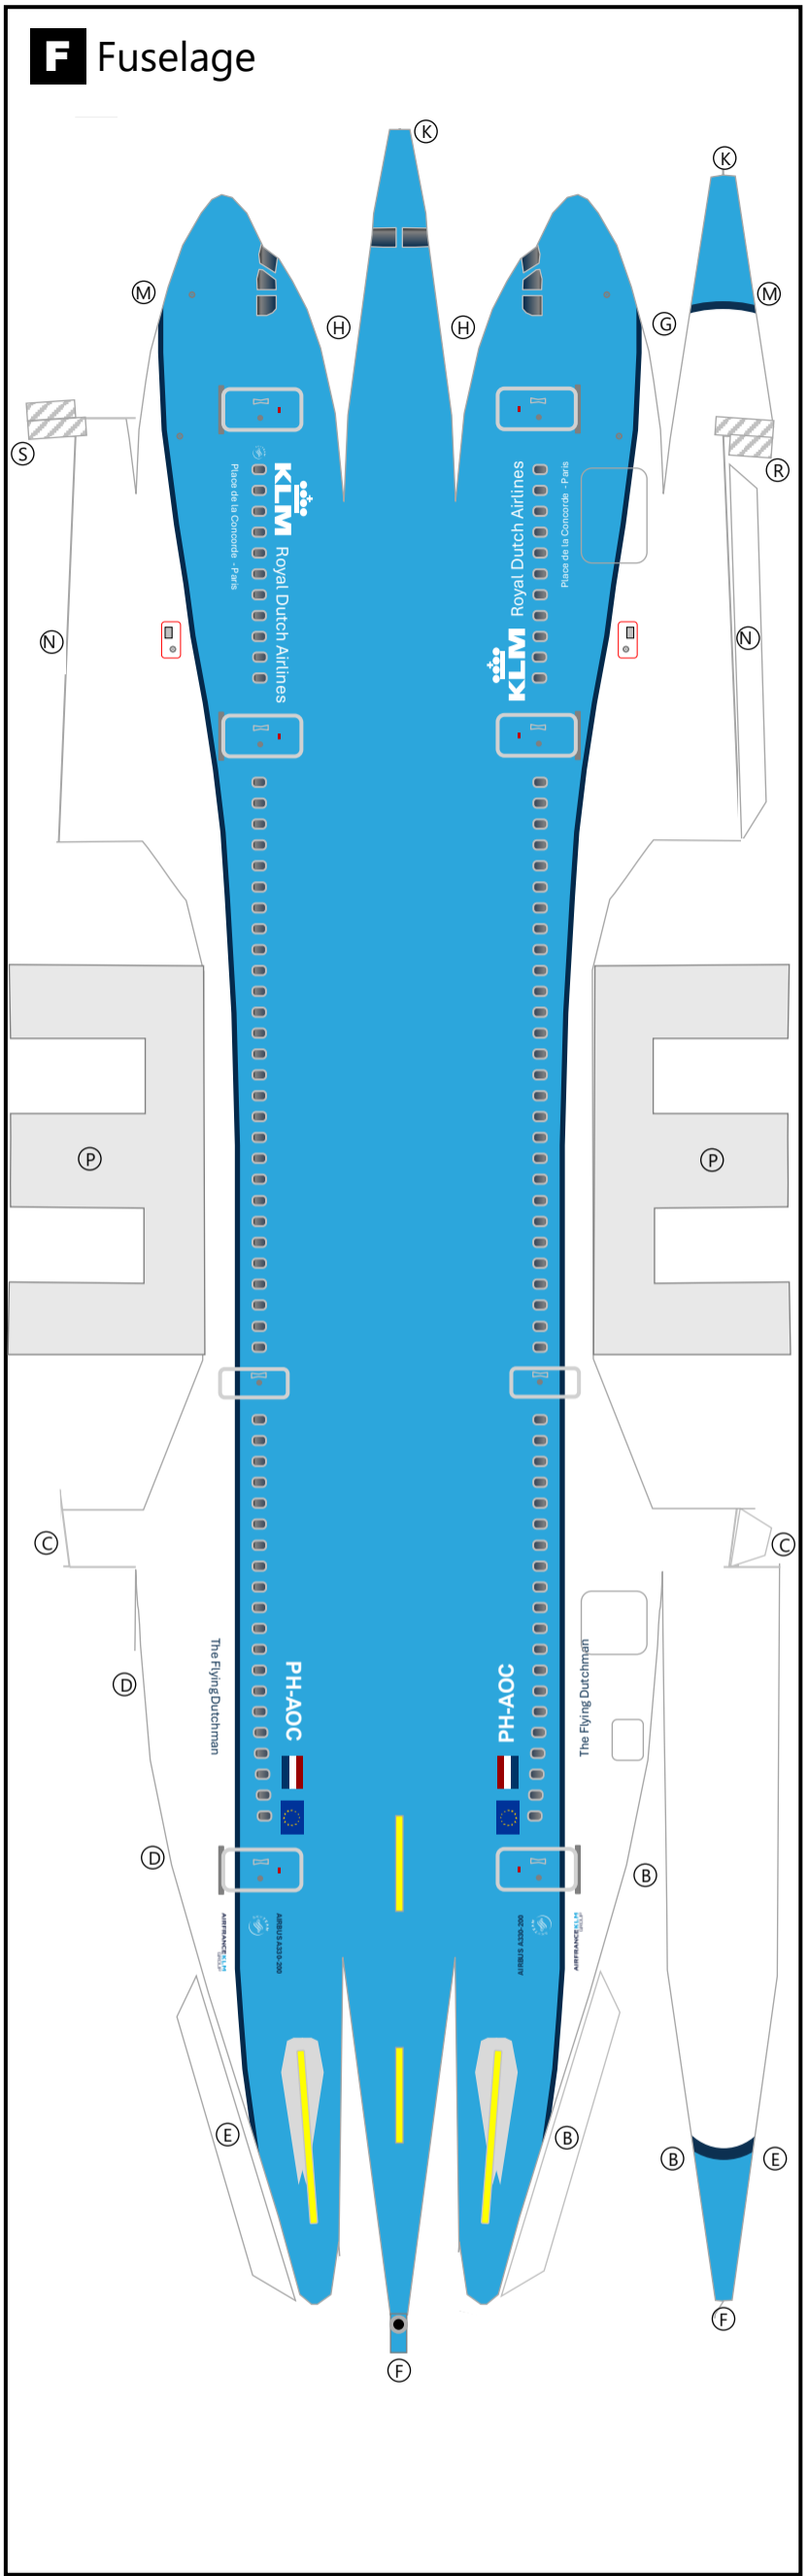

A	I	R	B	U	S	A	3	3	0	-	2	0	0
K	L	M	R	O	Y	A	L	B	U	T	C	H	
2	0	1	4	C	/	S							
1	0	2	6	4	9	-	K	L	M	3	3	2	

**W** Wing (Exterior)

**Variable Scaling Enabled**  
This model can easily be printed at different scales. Scan the QR code to learn more.

**T** Empennage

Learn how to build this model here  
11 A330 CFM/PW

airigami.build

**F** Fuselage

**E** Engines | GE CF6