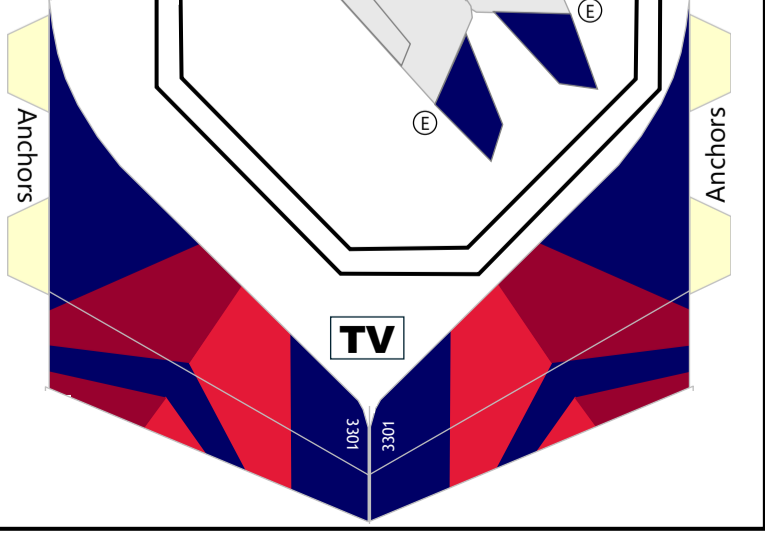

T Empennage

Learn how to build this model here
11 A330 CFM/PW

airigami.build