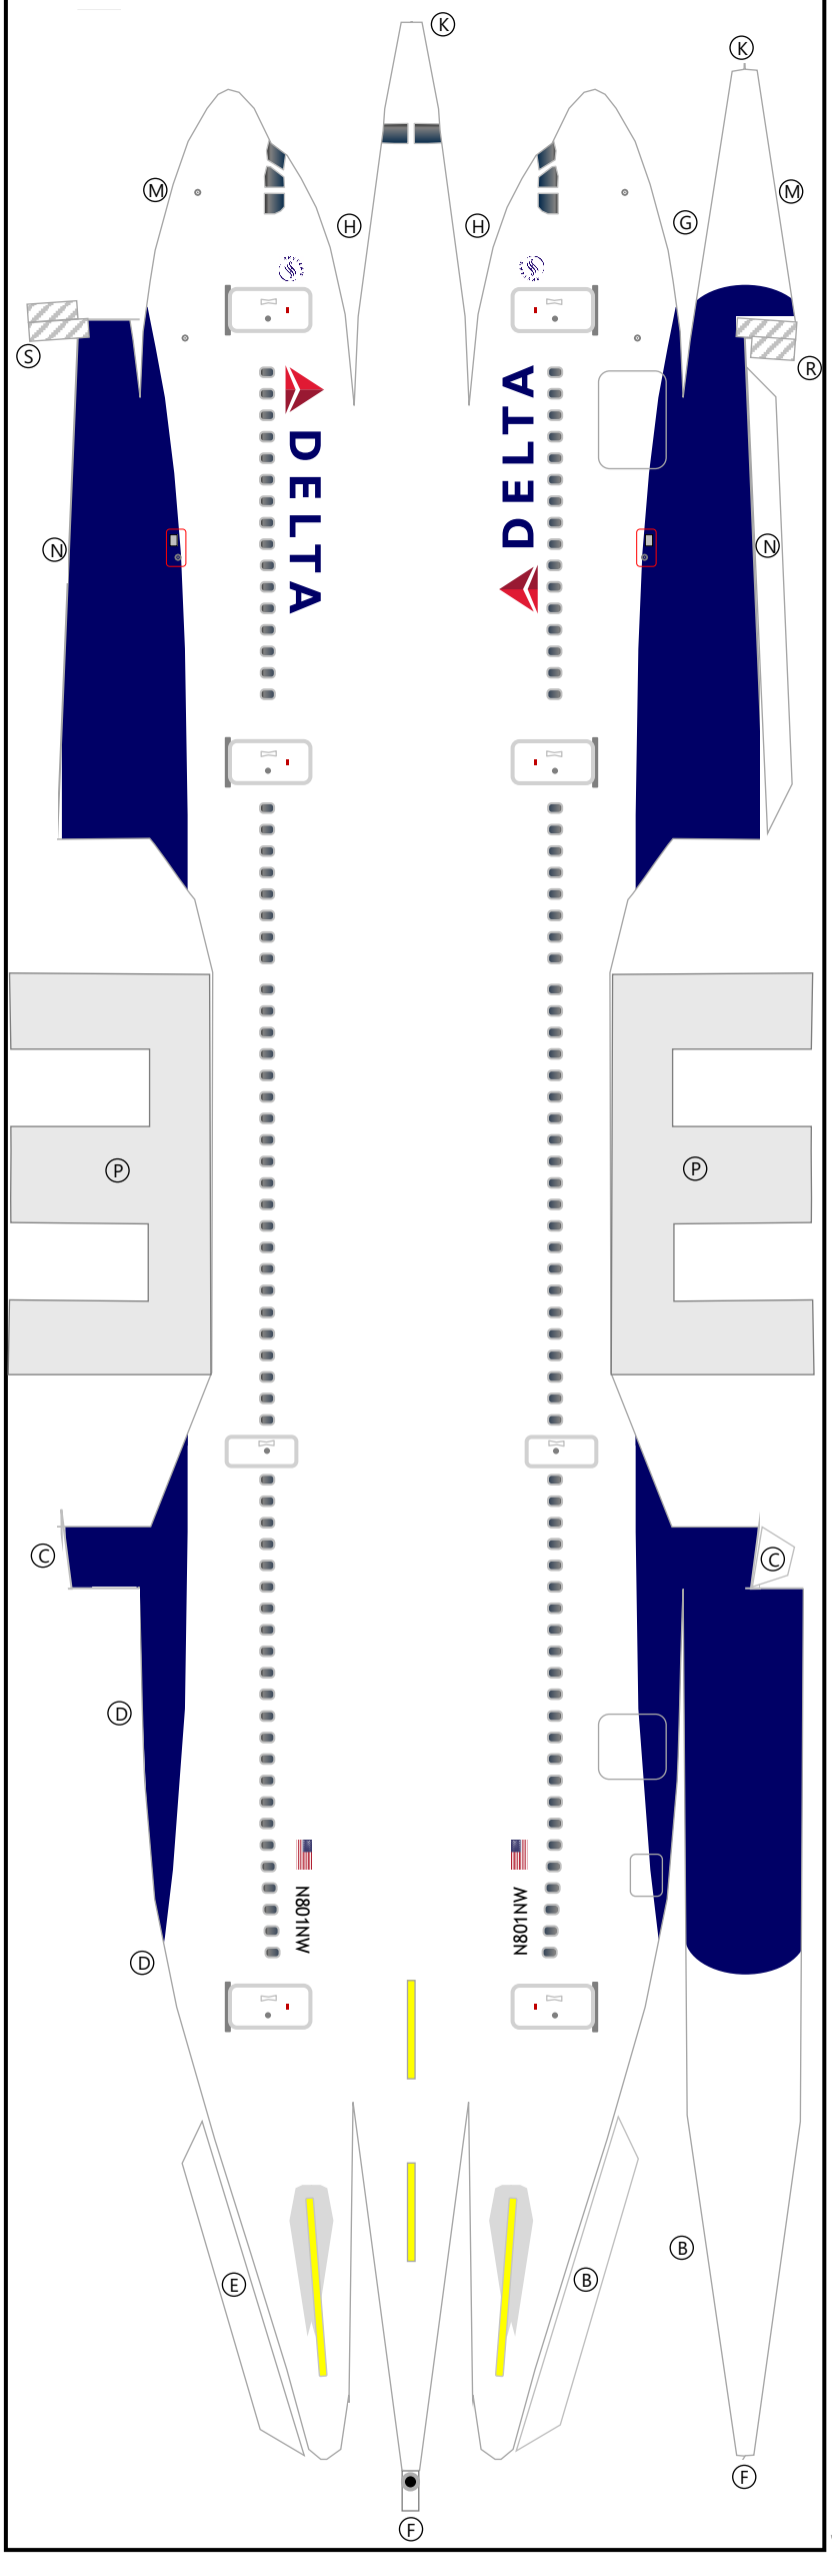

Paper-based scale model design system Copyright © 2001-2025 — Airigami and Cascadia (Mauritius) Ltd. All rights reserved.
Aircraft manufacturer, airline, alliance, and incidental designs and logos are reproduced for the purpose of information, education, and commentary, which falls under the fair use doctrine of copyright law. All logos and designs remain the property of their respective copyright and trademark owners. No copyright infringement is intended.

This is a genuine official Airigami design. This design is provided free-of-charge. Airigami was established so that the joy of airline modeling can be available to everybody. You should never, ever pay for this design. However, we strongly urge you to consider donating to Airigami at www.airigami.co. Please consider making a small donation of $5, $20, $50 or whatever you can to help keep Airigami alive and, best of all, free.

DELTA AIRLINES
AIRBUS A330-300
2007 C/S
102646-DAL333

W Wing (Exterior)

Variable Scaling Enabled
This model can easily be printed at different scales. Scan the QR code to learn more.

T Empennage

Learn how to build this model here
11 A330 CFM/PW

airigami.build

F Fuselage

E Engines