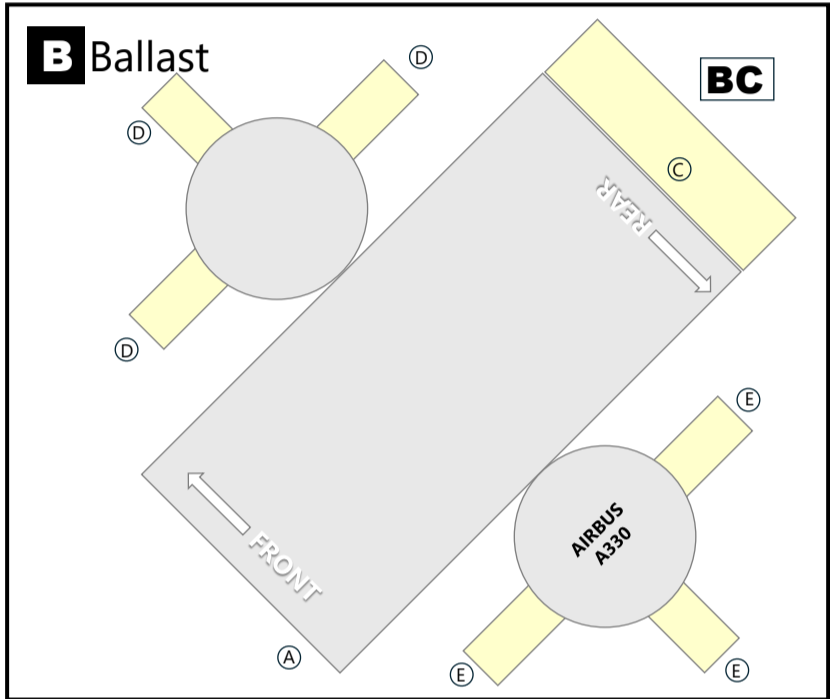

A	I	R	B	U	S	A	3	3	0	-	3	0	0
V	I	R	G	I	N	A	T	L	A	N	T	I	C
2	0	1	0	C	/	S							
1	0	2	6	4	5	-	V	I	R	3	3	3	(102)

Variable Scaling Enabled

This model can easily be printed at different scales. Scan the QR code to learn more.

Learn how to build this model here

12 A330 RR

airigami.build

Variable Scaling Enabled

This model can easily be printed at different scales. Scan the QR code to learn more.

A I R B U S A 3 3 0 - 3 0 0
V I R G I N A T L A N T I C
2 0 1 0 C / S - V I R 3 3 3
1 0 2 6 4 5 - V I R 3 3 3 (2 0 2)