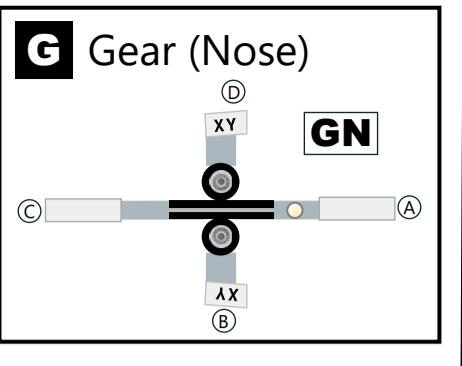

A	I	R	B	U	S	A	3	3	0	-	3	0	0
V	I	R	G	I	N	A	T	L	A	N	T	I	C
2	0	1	0	C	/	S							
1	0	2	6	4	5	-	V	I	R	3	3	3	(102)

Variable Scaling Enabled

This model can easily be printed at different scales. Scan the QR code to learn more.

Learn how to build this model here

12 A330 RR

airigami.build

Variable Scaling Enabled

This model can easily be printed at different scales. Scan the QR code to learn more.

A I R B U S A 3 3 0 - 3 0 0
V I R G I N A T L A N T I C
2 0 1 0 C / S - V I R 3 3 3
1 0 2 6 4 5 - V I R 3 3 3 (2 0 2)