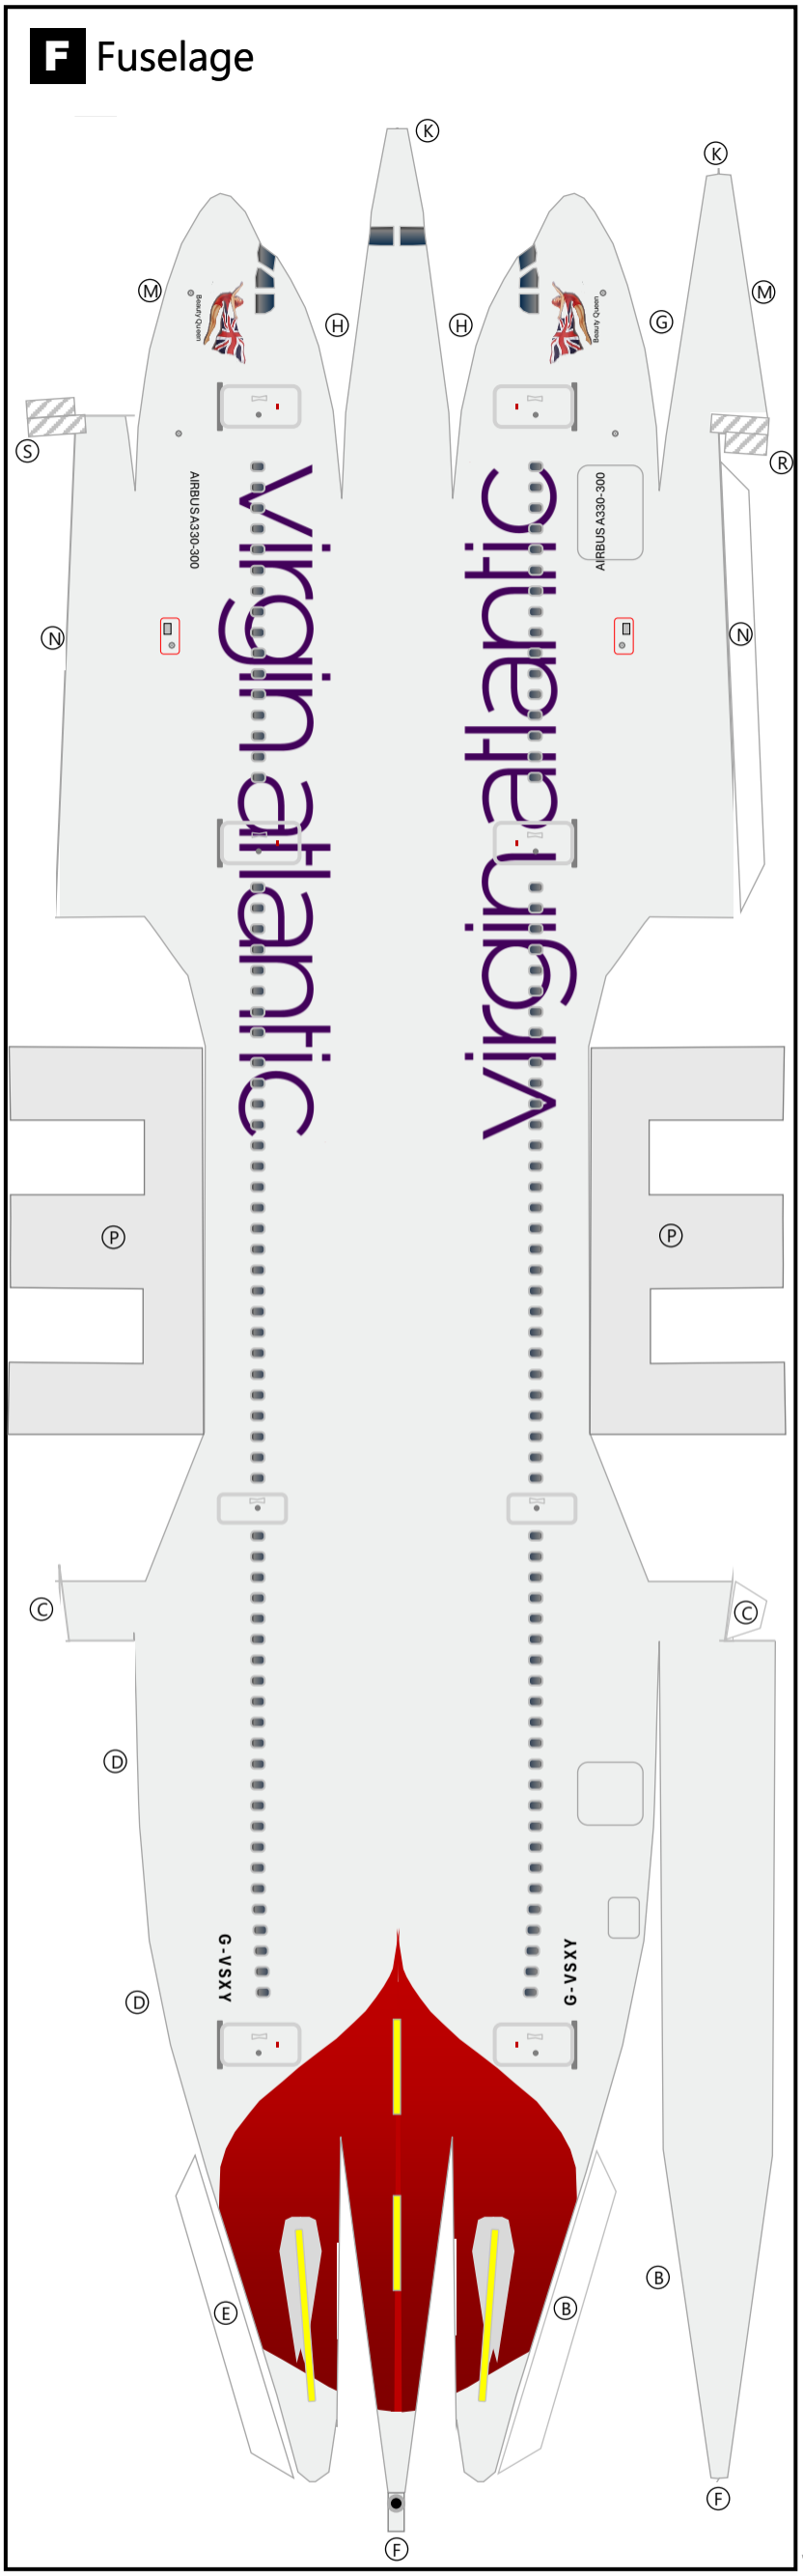

A	I	R	B	U	S	A	3	3	0	-	3	0	0
V	I	R	G	I	N	A	T	L	A	N	T	I	C
2	0	1	0	C	/	S							
1	0	2	6	4	5	-	V	I	R	3	3	3	(102)

Variable Scaling Enabled

This model can easily be printed at different scales. Scan the QR code to learn more.

Learn how to build this model here

12 A330 RR

airigami.build

Variable Scaling Enabled

This model can easily be printed at different scales. Scan the QR code to learn more.

A I R B U S A 3 3 0 - 3 0 0
V I R G I N A T L A N T I C
2 0 1 0 C / S - V I R 3 3 3
1 0 2 6 4 5 - V I R 3 3 3 (2 0 2)