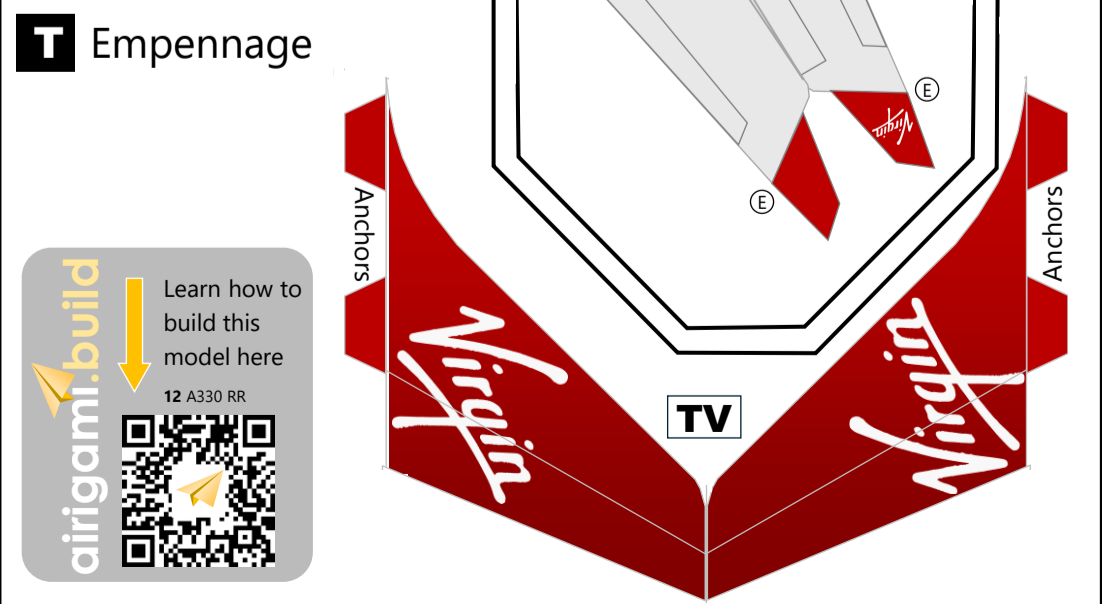

A	I	R	B	U	S	A	3	3	0	-	3	0	0
V	I	R	G	I	N	A	T	L	A	N	T	I	C
2	0	1	0	C	/	S							
1	0	2	6	4	5	-	V	I	R	3	3	3	(102)

Variable Scaling Enabled

This model can easily be printed at different scales. Scan the QR code to learn more.

Learn how to build this model here

12 A330 RR

airigami.build

Variable Scaling Enabled

This model can easily be printed at different scales. Scan the QR code to learn more.

A I R B U S A 3 3 0 - 3 0 0
V I R G I N A T L A N T I C
2 0 1 0 C / S - V I R 3 3 3
1 0 2 6 4 5 - V I R 3 3 3 (2 0 2)