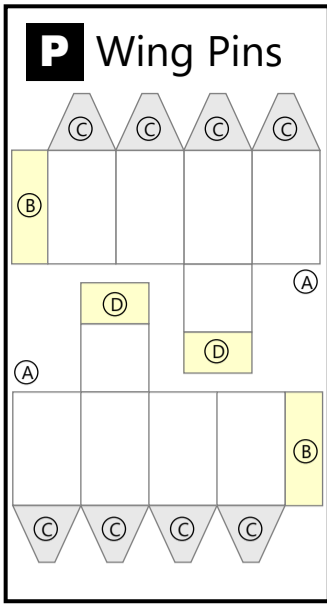

A	I	R	B	U	S	A	3	3	0	-	3	0	0
V	I	R	G	I	N	A	T	L	A	N	T	I	C
2	0	1	0	C	/	S							
1	0	2	6	4	5	-	V	I	R	3	3	3	(102)

Variable Scaling Enabled

This model can easily be printed at different scales. Scan the QR code to learn more.

Learn how to build this model here

12 A330 RR

airigami.build

Variable Scaling Enabled

This model can easily be printed at different scales. Scan the QR code to learn more.

A I R B U S A 3 3 0 - 3 0 0
V I R G I N A T L A N T I C
2 0 1 0 C / S - V I R 3 3 3
1 0 2 6 4 5 - V I R 3 3 3 (2 0 2)