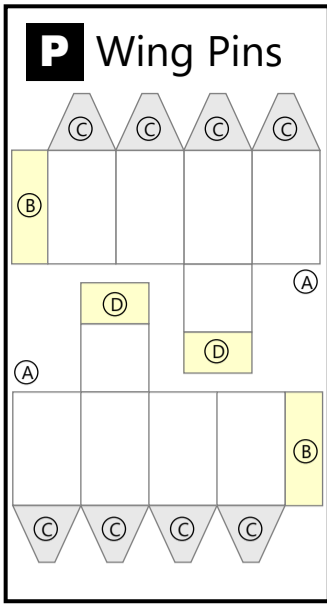

A	I	R	B	U	S	A	3	3	0	-	3	0	0				
A	I	R	B	U	S	I	N	D	U	S	T	R	I	E			
1	9	8	7	C	/	S											
1	0	2	6	4	4	-	A	I	B	3	3	3	(1	0	2)

F Fuselage

Labels: K, M, H, G, N, R, S, Z, P, C, D, F-WWKA, B, E, F

G Gear (Nose)

Labels: GN, A, B, C, D

W Wing (Exterior)

Labels: A, L, N, M, P, N, P

T Empennage

Labels: Anchors, TV, A330

airigami.build

Learn how to build this model here

12 A330 RR

Variable Scaling Enabled

This model can easily be printed at different scales. Scan the QR code to learn more.

Learn how to build this model here

12 A330 RR

airigami.build

Variable Scaling Enabled

This model can easily be printed at different scales. Scan the QR code to learn more.