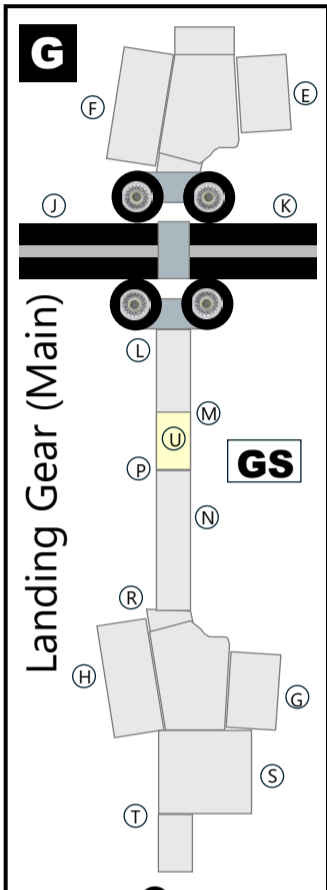

A	I	R	B	U	S	A	3	3	0	-	3	0	0				
A	I	R	B	U	S	I	N	D	U	S	T	R	I	E			
1	9	8	7	C	/	S											
1	0	2	6	4	4	-	A	I	B	3	3	3	(1	0	2)

F Fuselage

Labels: K, M, H, G, N, R, S, Z, P, C, D, F-WWKA, B, E, F

G Gear (Nose)

Labels: GN, A, B, C, D

W Wing (Exterior)

Labels: A, L, N, M, P, N, P

T Empennage

Labels: Anchors, TV, A330

airigami.build

Learn how to build this model here

12 A330 RR

Variable Scaling Enabled

This model can easily be printed at different scales. Scan the QR code to learn more.

Learn how to build this model here

12 A330 RR

airigami.build

Variable Scaling Enabled

This model can easily be printed at different scales. Scan the QR code to learn more.