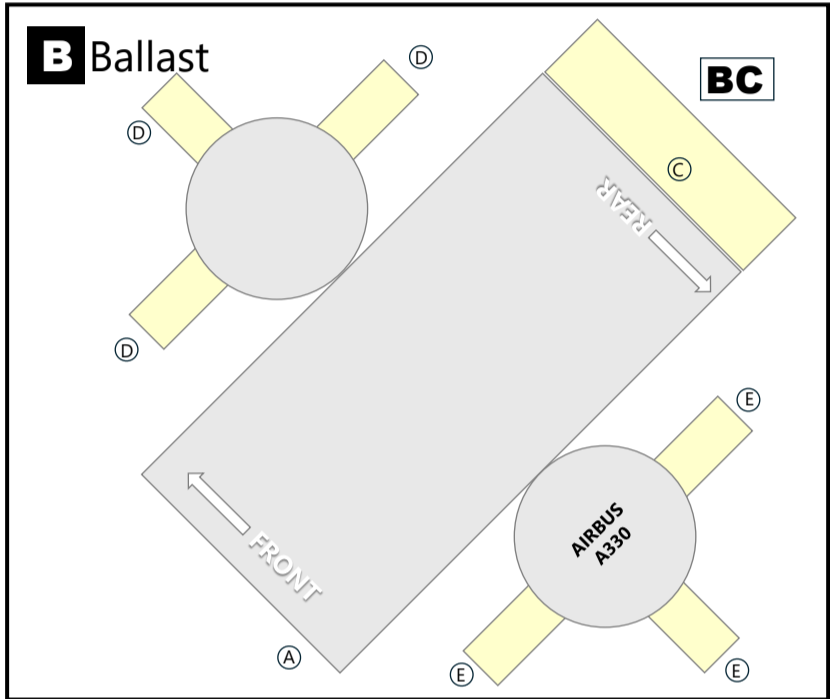

Labels: GN, A, B, C, D

W Wing (Exterior)

Labels: A, L, N, M, P, N, P

T Empennage

Labels: Anchors, TV, A330

airigami.build

Learn how to build this model here

12 A330 RR

Variable Scaling Enabled

This model can easily be printed at different scales. Scan the QR code to learn more.

Learn how to build this model here

12 A330 RR

airigami.build

Variable Scaling Enabled

This model can easily be printed at different scales. Scan the QR code to learn more.