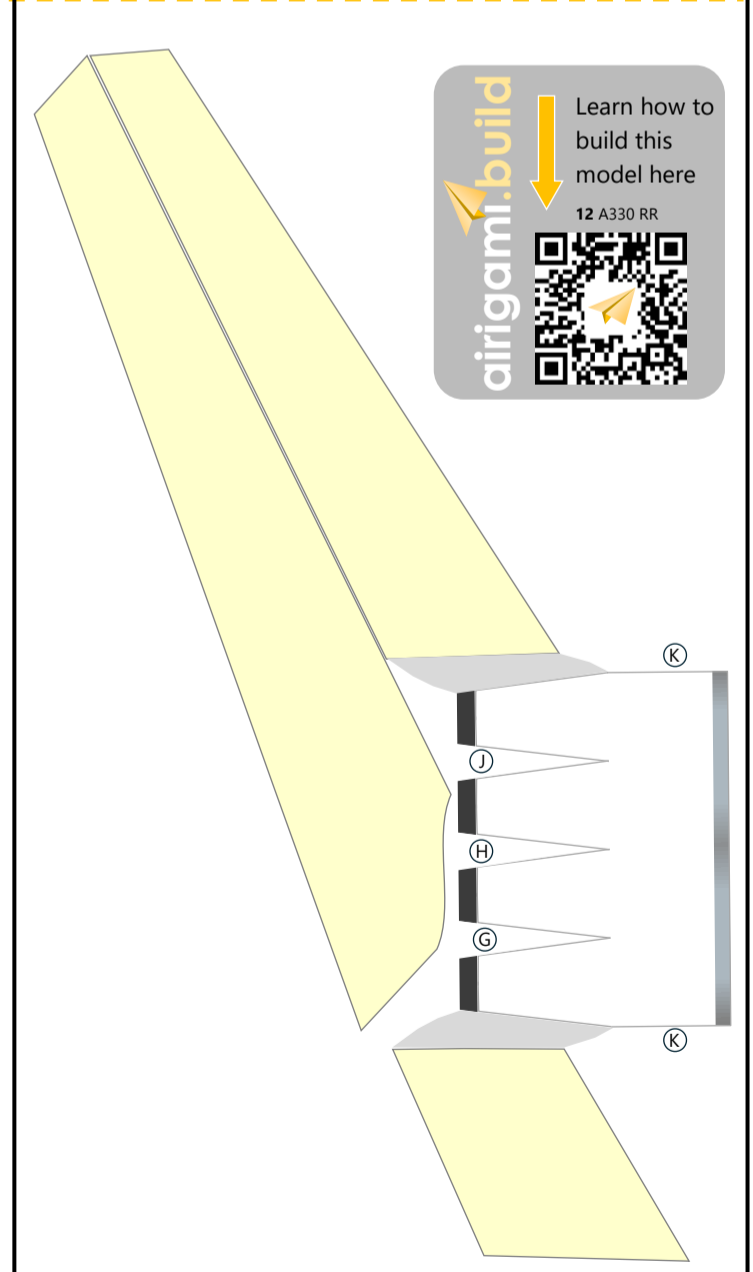

A	I	R	B	U	S	A	3	3	0	-	3	0	0				
A	I	R	B	U	S	I	N	D	U	S	T	R	I	E			
1	9	8	7	C	/	S											
1	0	2	6	4	4	-	A	I	B	3	3	3	(1	0	2)

F Fuselage

Labels: K, M, H, G, N, R, S, Z, P, C, D, F-WWKA, B, E, F

G Gear (Nose)

Labels: GN, A, B, C, D

W Wing (Exterior)

Labels: A, L, N, M, P, N, P

T Empennage

Labels: Anchors, TV, A330

airigami.build

Learn how to build this model here

12 A330 RR

Variable Scaling Enabled

This model can easily be printed at different scales. Scan the QR code to learn more.

Learn how to build this model here

12 A330 RR

airigami.build

Variable Scaling Enabled

This model can easily be printed at different scales. Scan the QR code to learn more.