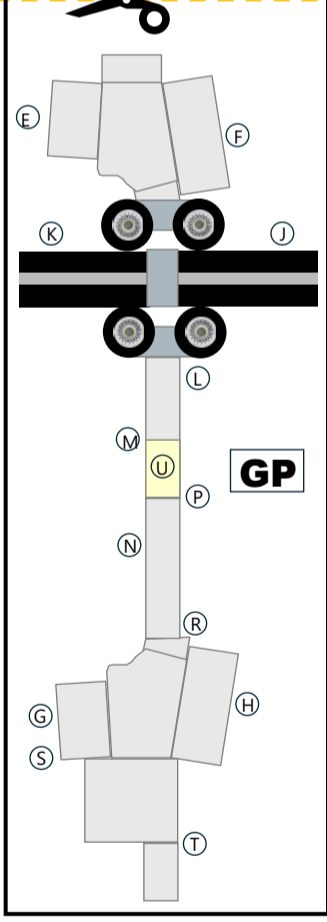

A	I	R	B	U	S	A	3	3	0	-	3	0	0				
A	I	R	B	U	S	I	N	D	U	S	T	R	I	E			
1	9	8	7	C	/	S											
1	0	2	6	4	4	-	A	I	B	3	3	3	(1	0	2)

F Fuselage

Labels: K, M, H, G, N, R, S, Z, P, C, D, F-WWKA, B, E, F

G Gear (Nose)

Labels: GN, A, B, C, D

W Wing (Exterior)

Labels: A, L, N, M, P, N, P

T Empennage

Labels: Anchors, TV, A330

airigami.build

Learn how to build this model here

12 A330 RR

Variable Scaling Enabled

This model can easily be printed at different scales. Scan the QR code to learn more.

Learn how to build this model here

12 A330 RR

airigami.build

Variable Scaling Enabled

This model can easily be printed at different scales. Scan the QR code to learn more.