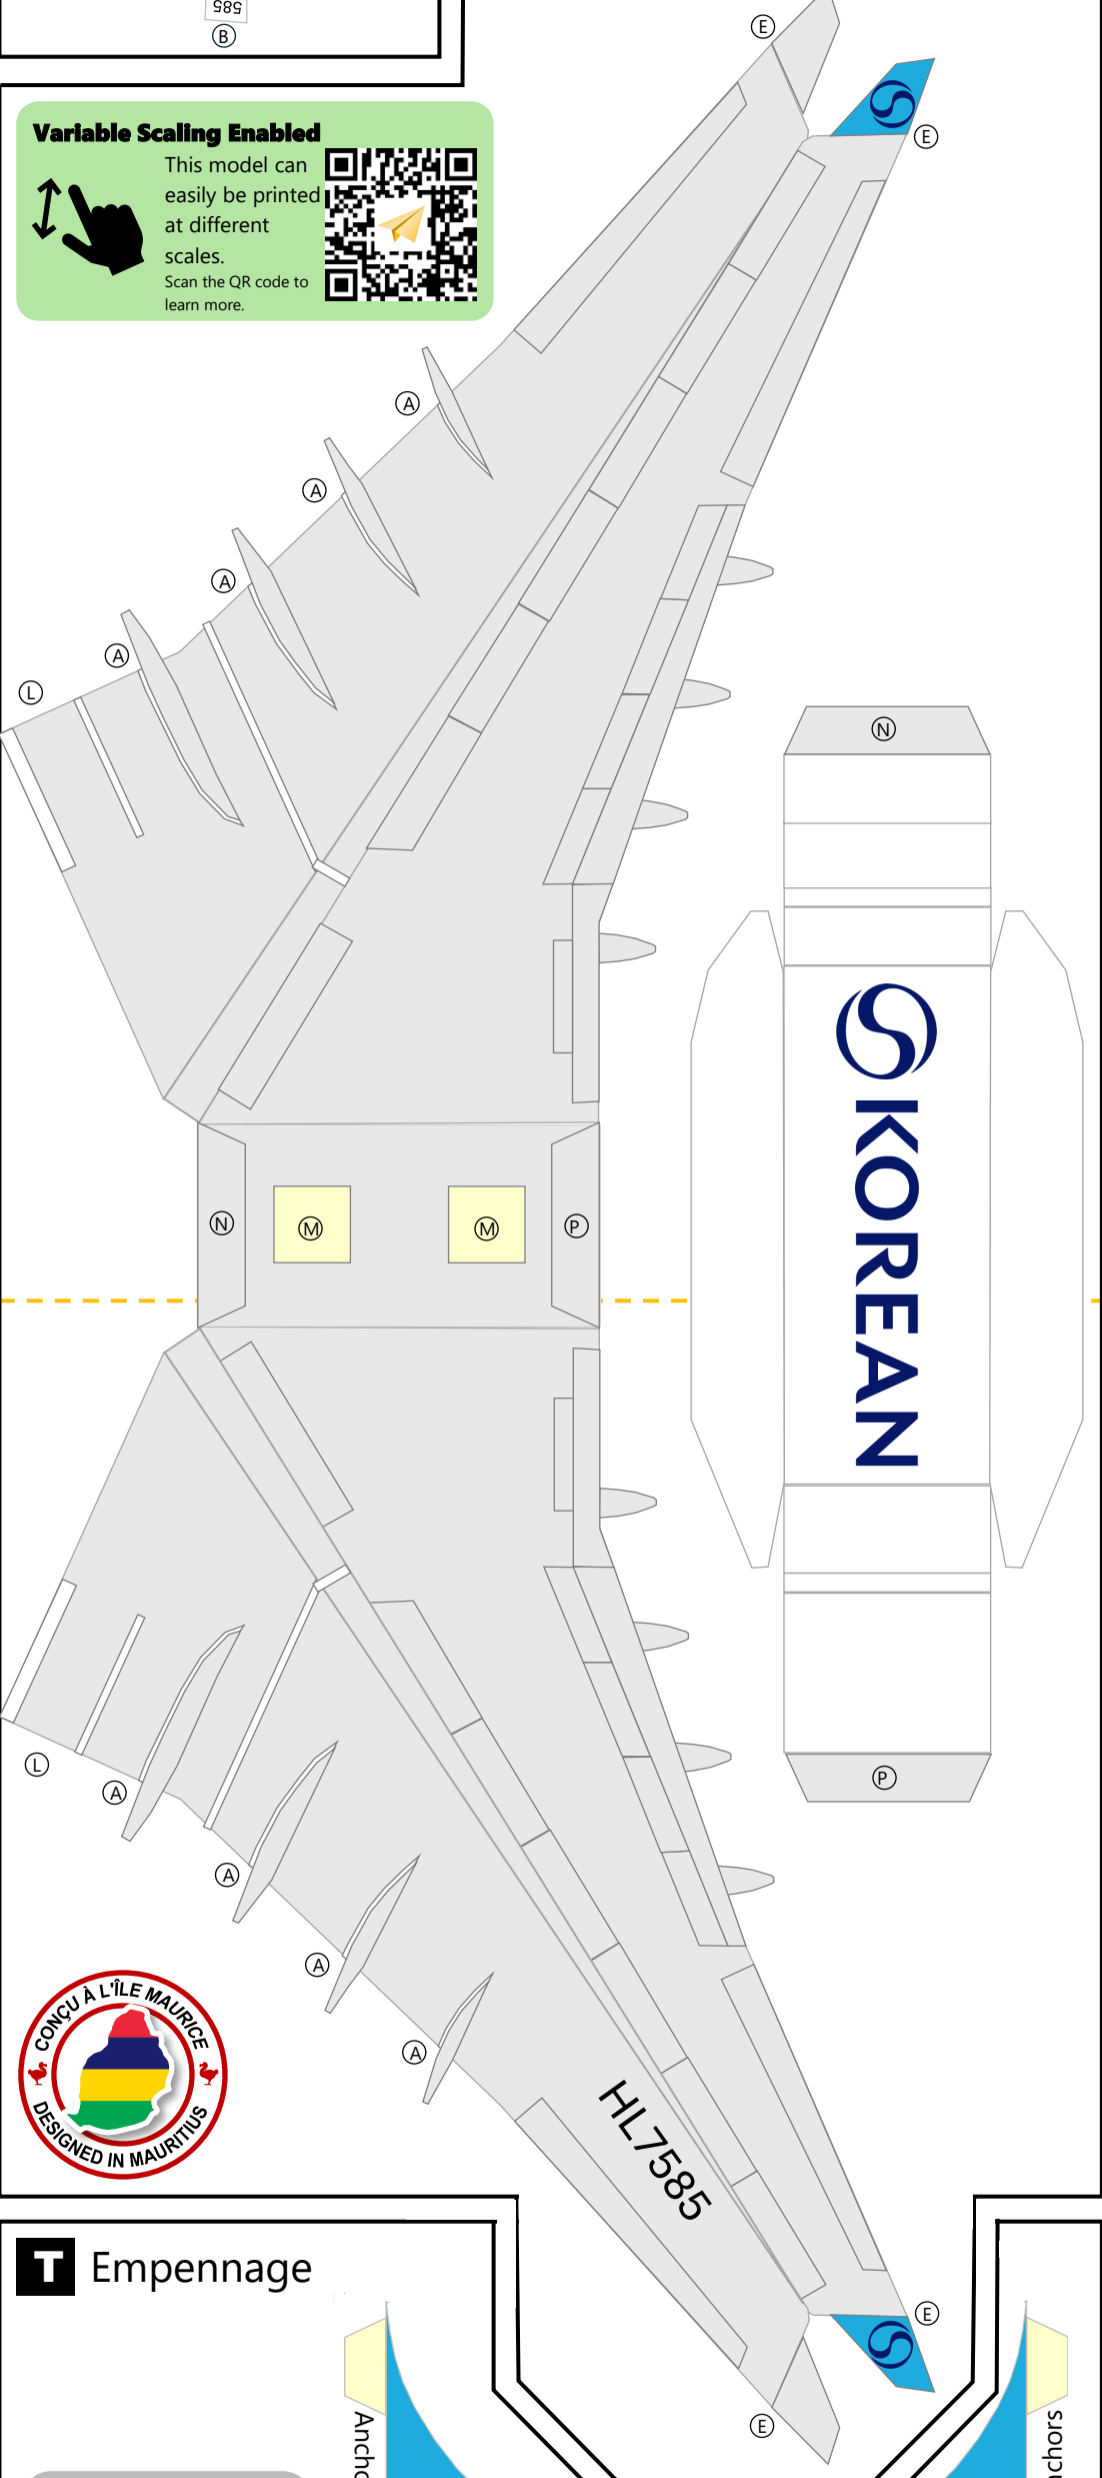

This is a genuine official Airigami design. This design is provided free-of-charge. Airigami was established so that the joy of airline modeling can be available to everybody. You should never ever pay for this design. However, we strongly urge you to consider donating to Airigami at www.airigami.co. Please consider making a small donation of \$5, \$20, \$50 or whatever you can to help keep Airigami alive and, best of all, free.

A	I	R	B	U	S	A	3	3	0	-	3	0	0
K	O	R	E	A	N	A	I	R					
2	0	2	5	C	/	S							
1	0	2	6	4	3	-	K	A	L	3	3	3	

**W** Wing (Exterior)

**Variable Scaling Enabled**  
This model can easily be printed at different scales. Scan the QR code to learn more.