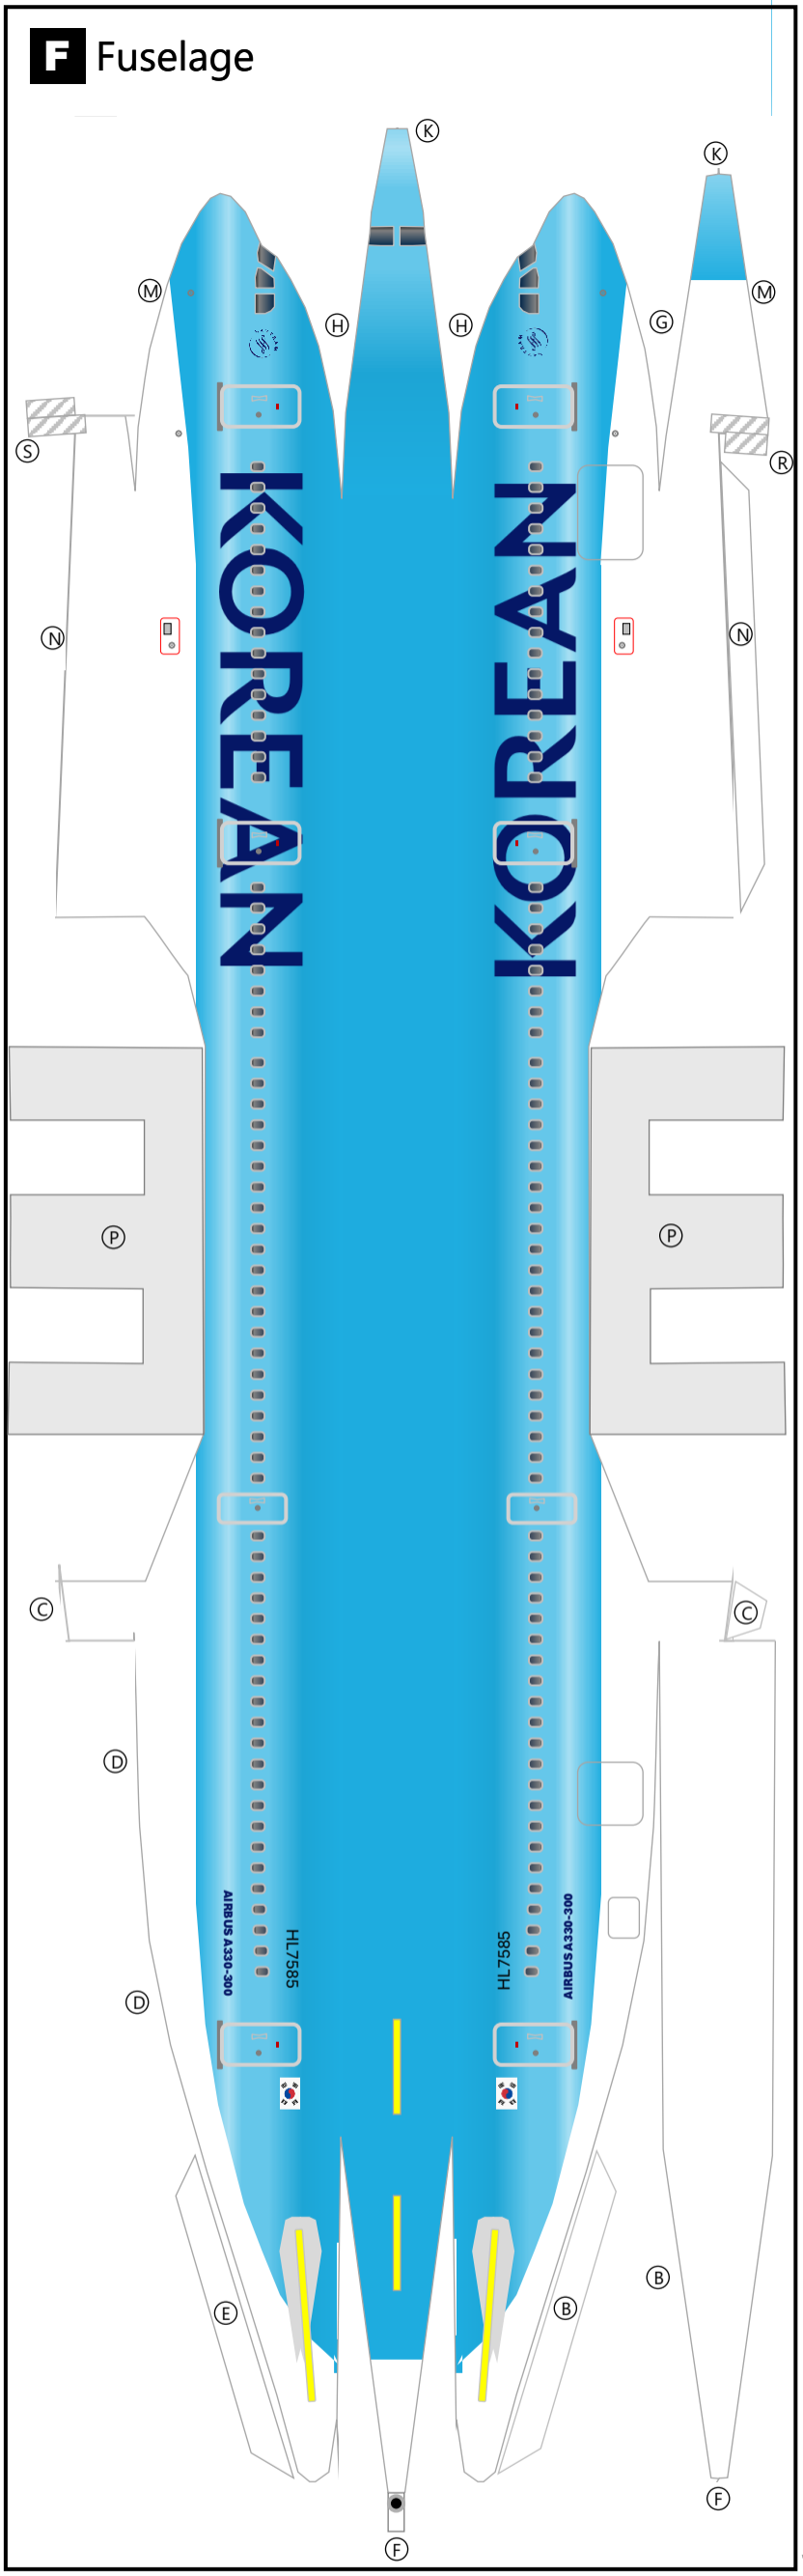

A	I	R	B	U	S	A	3	3	0	-	3	0	0
K	O	R	E	A	N	A	I	R					
2	0	2	5	C	/	S							
1	0	2	6	4	3	-	K	A	L	3	3	3	

**W** Wing (Exterior)

**Variable Scaling Enabled**  
This model can easily be printed at different scales. Scan the QR code to learn more.

**T** Empennage

Learn how to build this model here  
11 A330 CFM/PW

airigami.build

**F** Fuselage

**E** Engines | PW4000