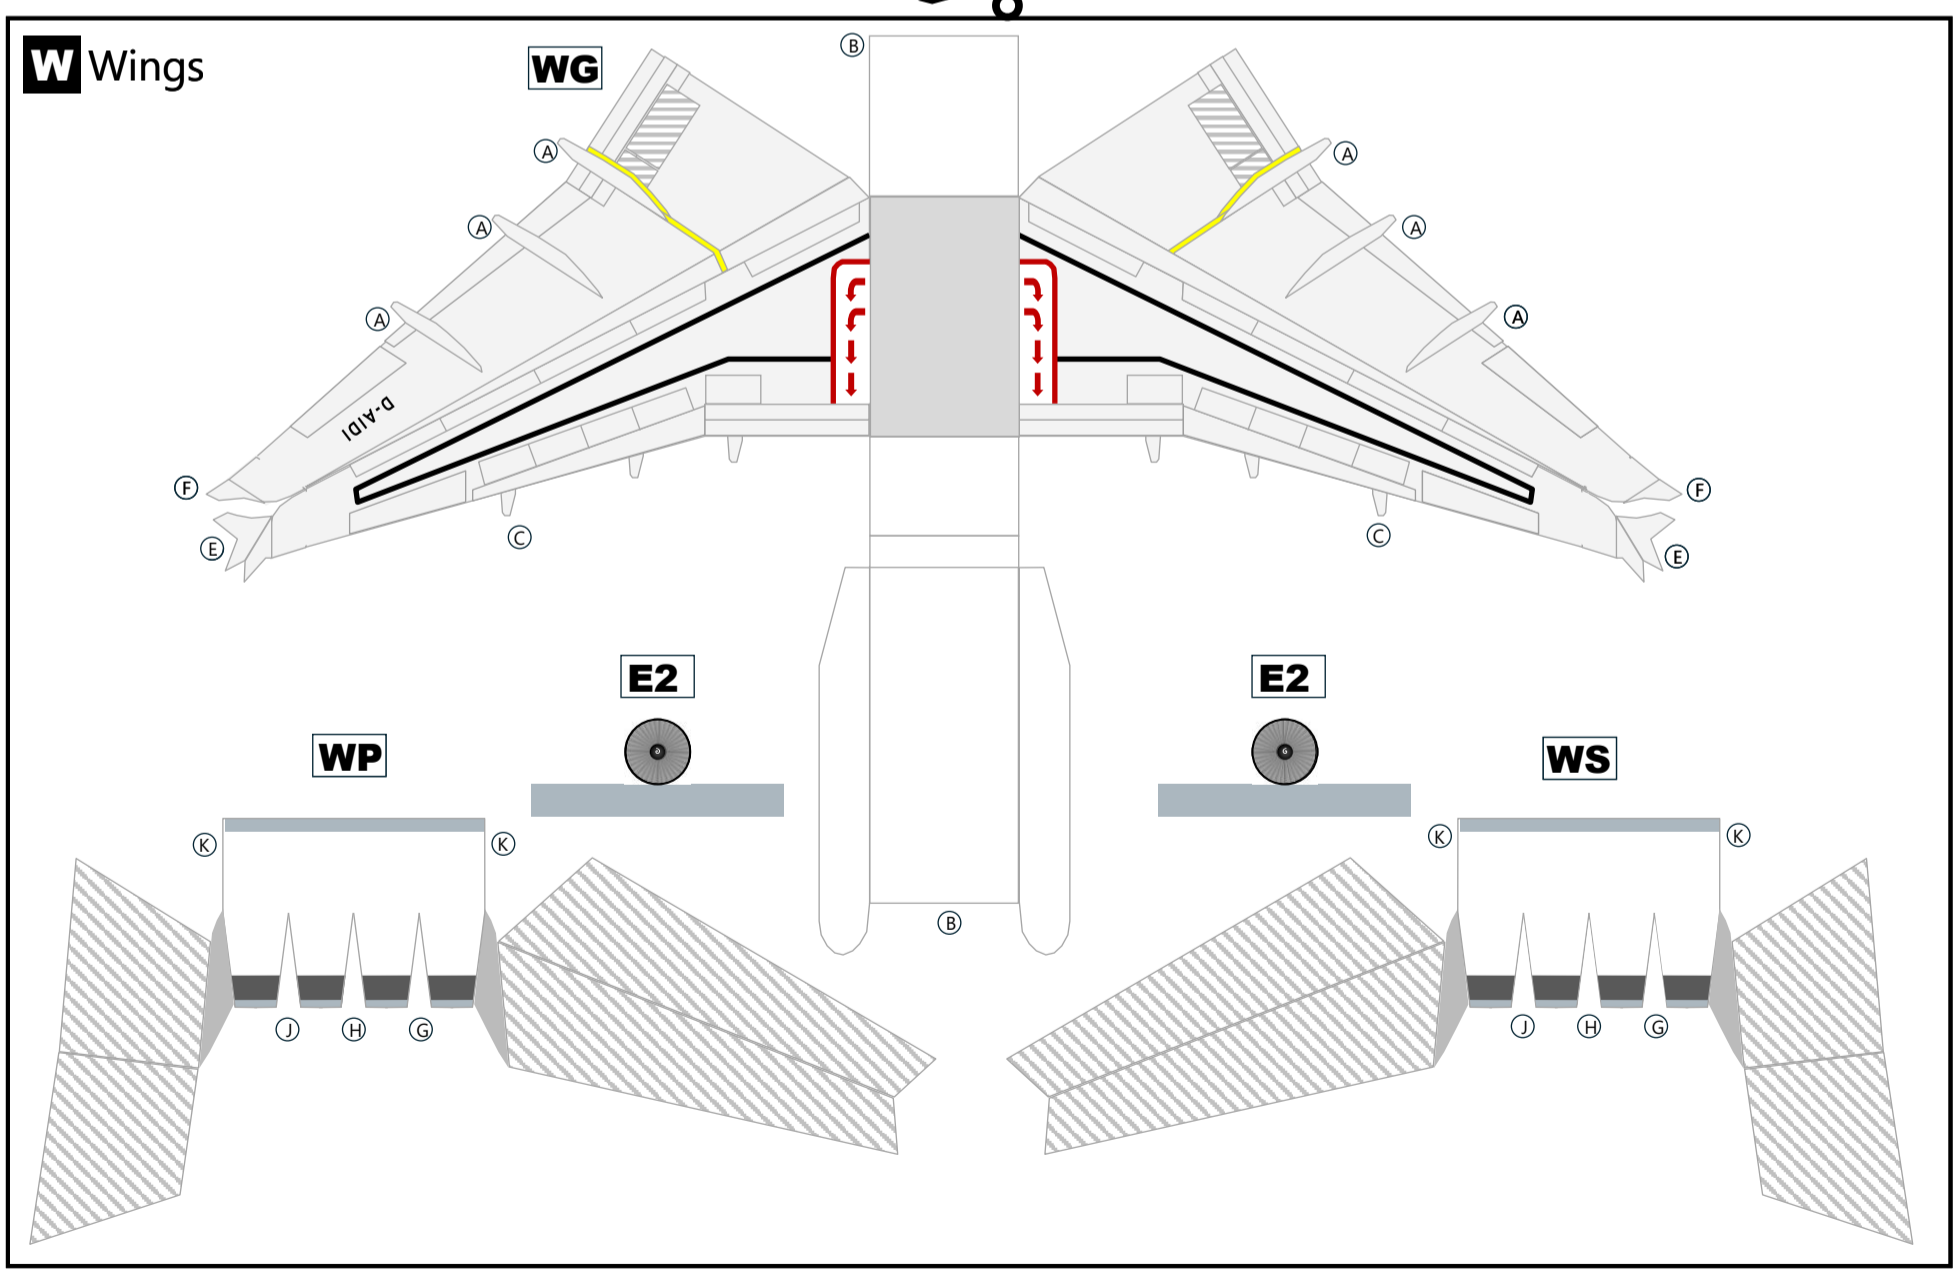

AIRBUS A321-200
LUFTHANSA
2018 C/S
102633-DLH321

Variable Scaling Enabled

This model can easily be printed at different scales. Scan the QR code to learn more.