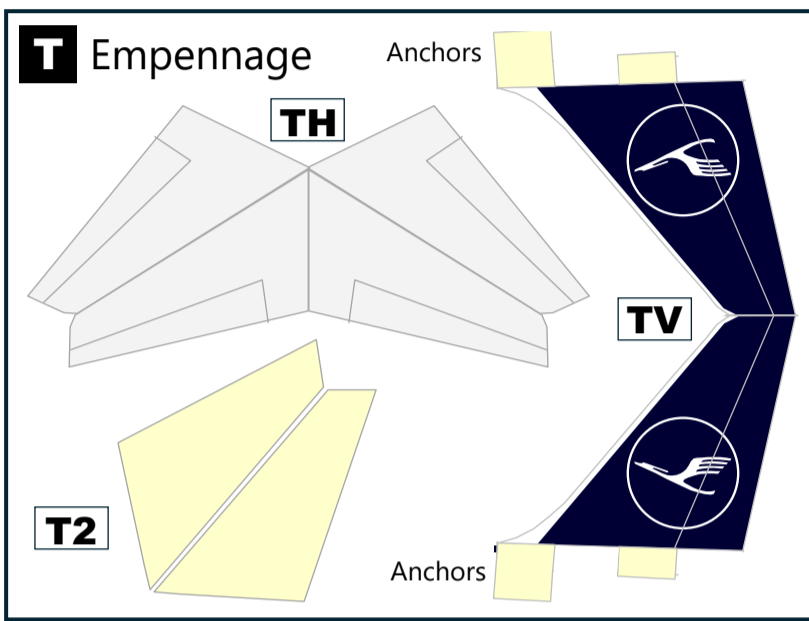

AIRBUS A321-200
LUFTHANSA
2018 C/S
102633-DLH321

Variable Scaling Enabled

This model can easily be printed at different scales. Scan the QR code to learn more.