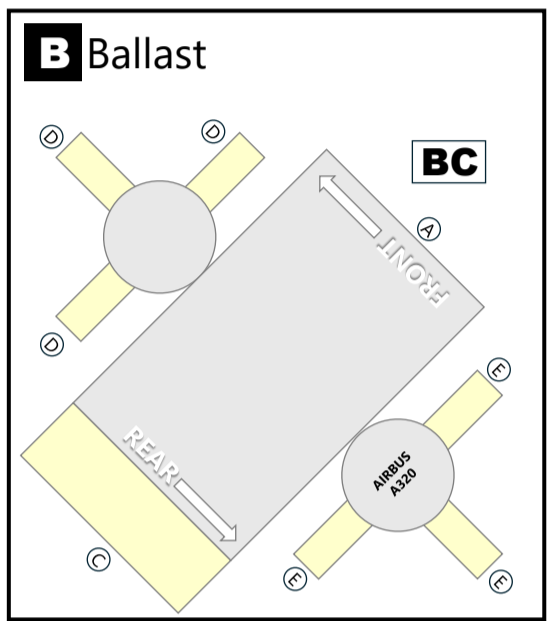

AIRBUS A321-200
LUFTHANSA
2018 C/S
102633-DLH321

Variable Scaling Enabled

This model can easily be printed at different scales. Scan the QR code to learn more.