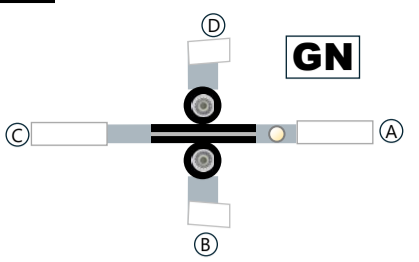

F Fuselage

G Gear (Nose)

airigami.build

Learn how to build this model here

10 A300/A310

T Empennage (Vert. Stab.)

E Engines | GE CF6-50-C2

W Wing (Exterior)