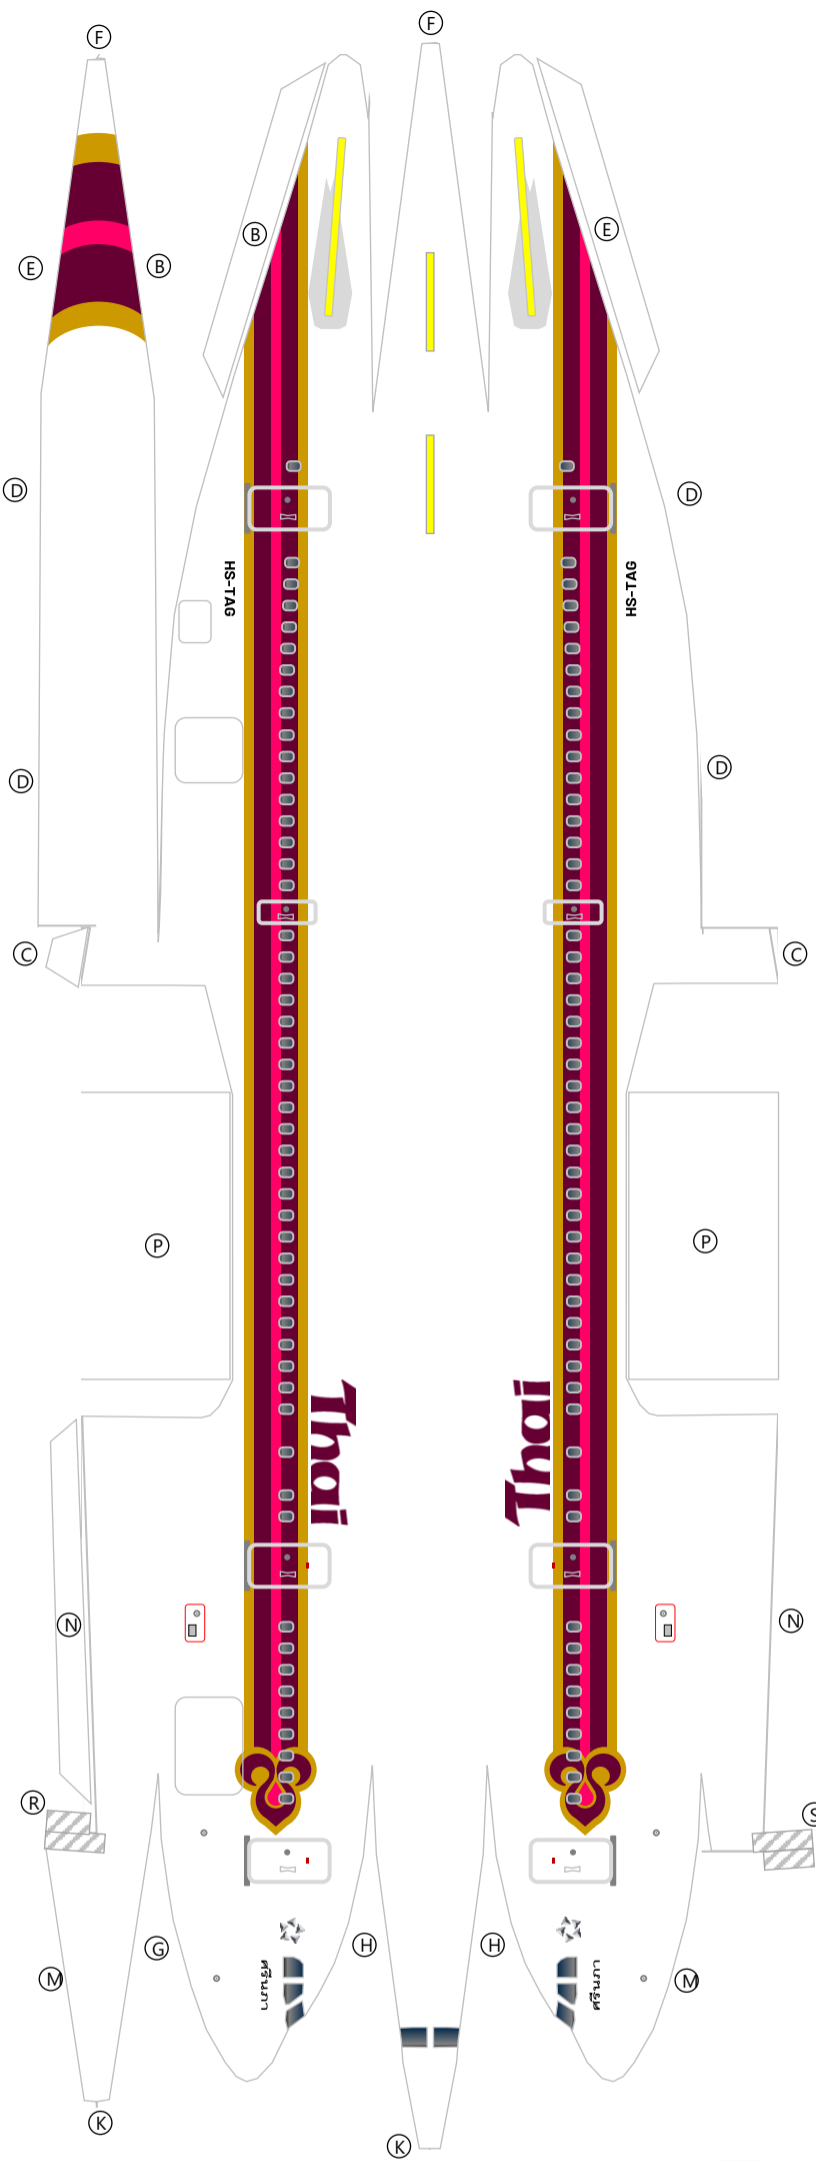

F Fuselage

G Gear (Nose)

airigami.build

Learn how to build this model here

10 A300/A310

T Empennage (Vert. Stab.)

E Engines | GE CF6-50-C2

W Wing (Exterior)

Variable Scaling Enabled

This model can easily be printed at different scales. Scan the QR code to learn more.

Paper-based scale model design system Copyright © 2001-2025 — Airigami and Cascadia (Mauritius) Ltd. All rights reserved. Aircraft manufacturer, airline, alliance, and incidental designs and logos are reproduced for the purpose of information, education, and commentary, which falls under the fair use doctrine of copyright law. All logos and designs remain the property of their respective copyright and trademark owners. No copyright infringement is intended.