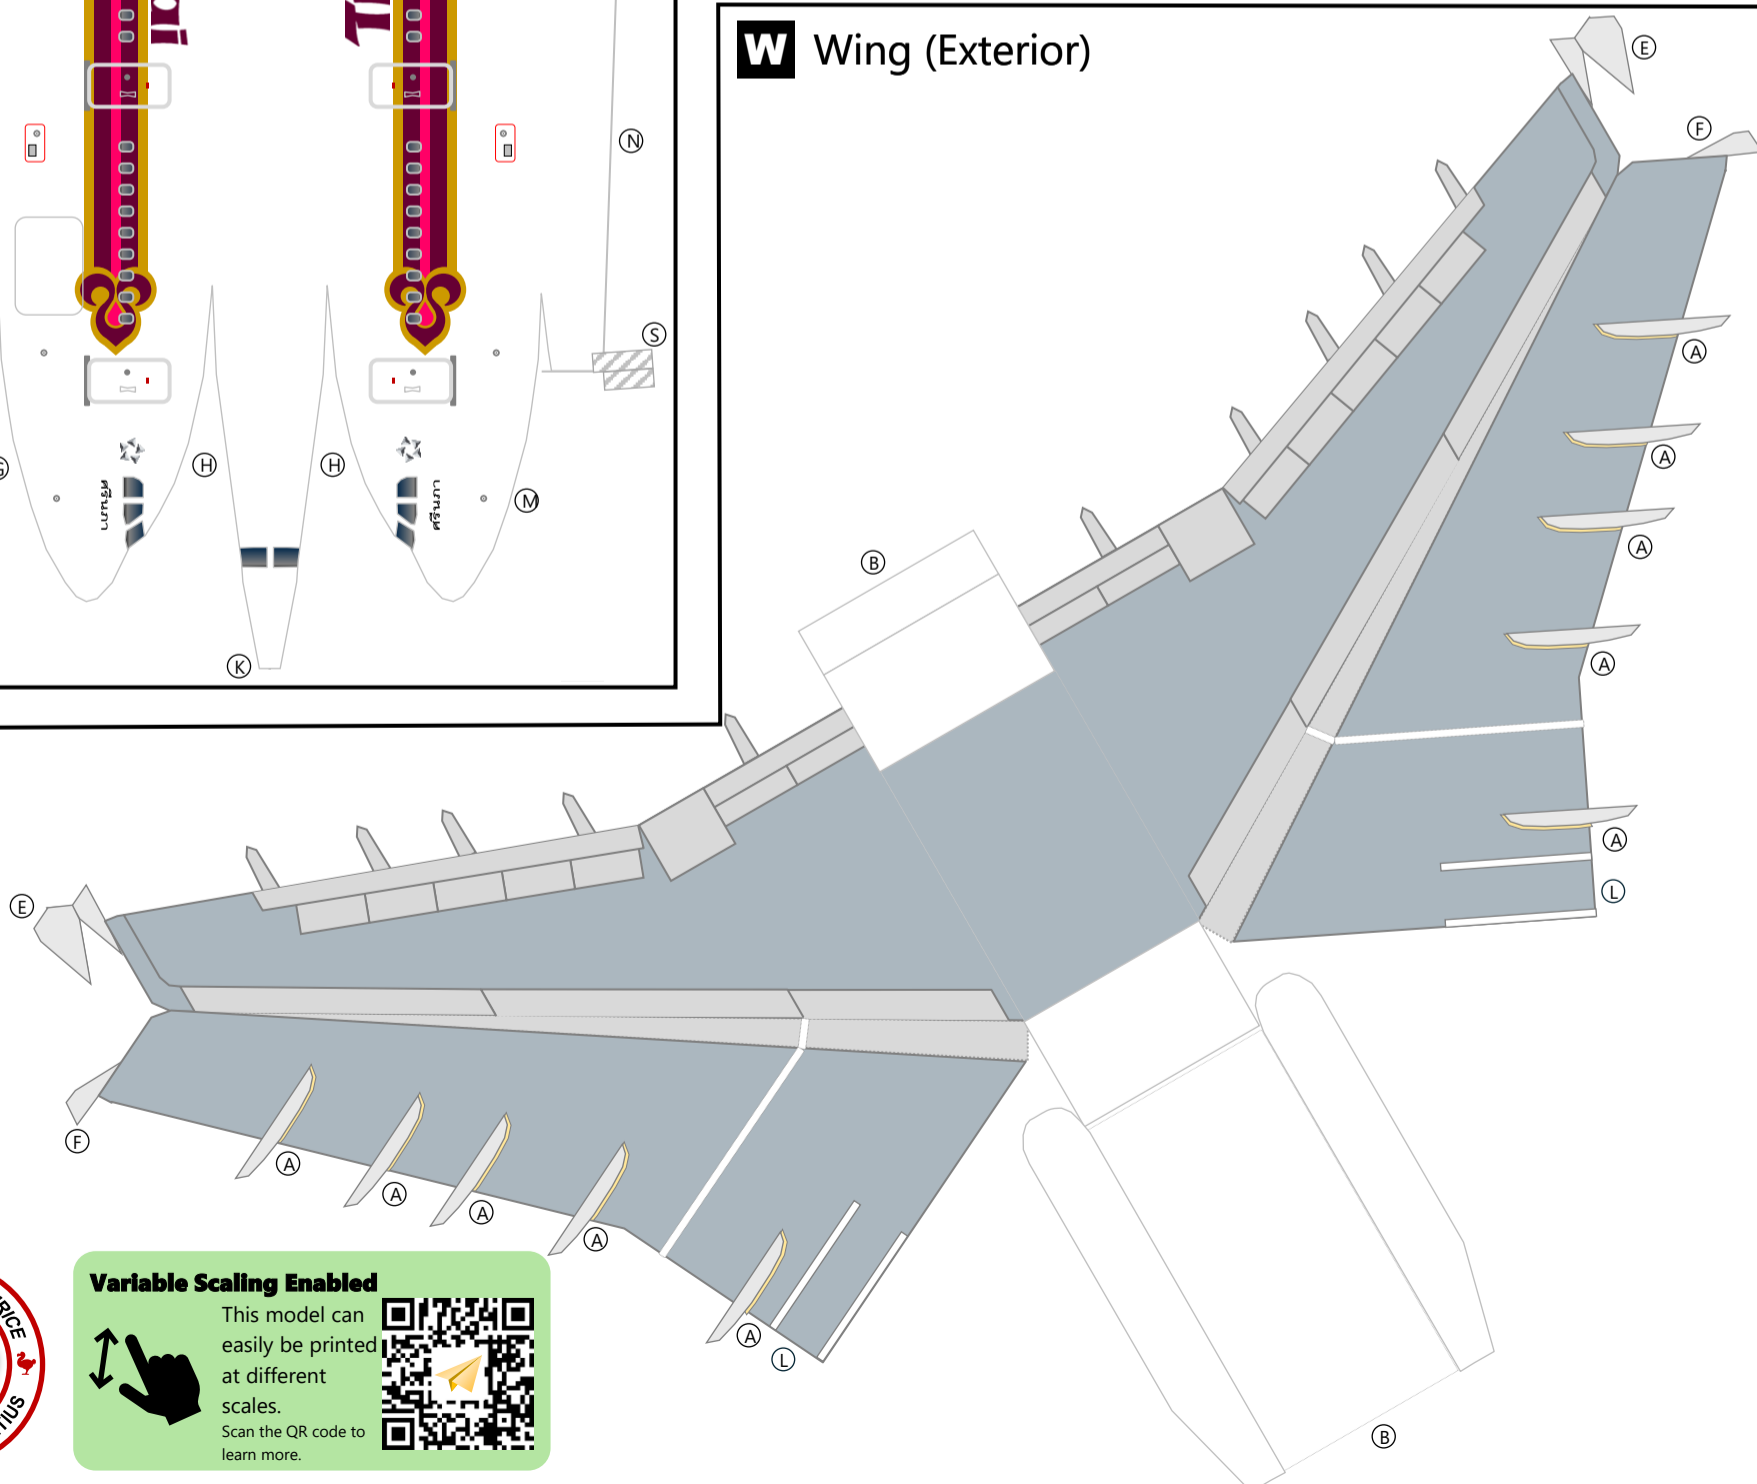

F Fuselage

G Gear (Nose)

airigami.build

Learn how to build this model here

10 A300/A310

T Empennage (Vert. Stab.)

E Engines | GE CF6-50-C2

W Wing (Exterior)