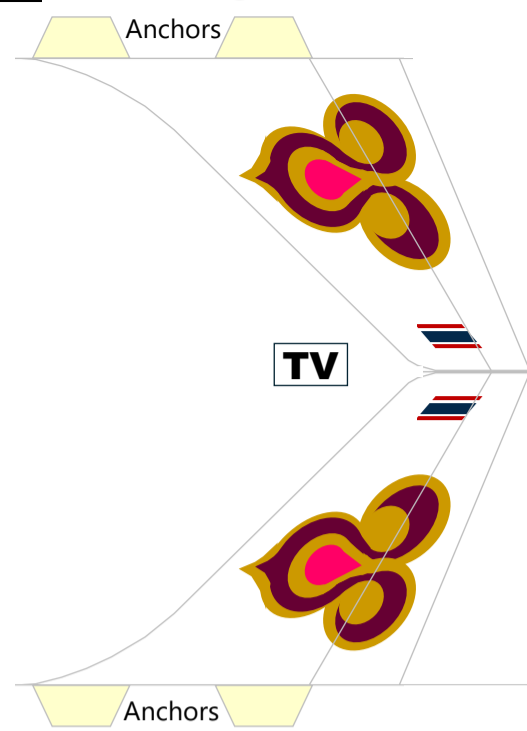

F Fuselage

G Gear (Nose)

airigami.build

Learn how to build this model here

10 A300/A310

T Empennage (Vert. Stab.)

E Engines | GE CF6-50-C2

W Wing (Exterior)

Variable Scaling Enabled

This model can easily be printed at different scales. Scan the QR code to learn more.

Paper-based scale model design system Copyright © 2001-2025 — Airigami and Cascadia (Mauritius) Ltd. All rights reserved. Aircraft manufacturer, airline, alliance, and incidental designs and logos are reproduced for the purpose of information, education, and commentary, which falls under the fair use doctrine of copyright law. All logos and designs remain the property of their respective copyright and trademark owners. No copyright infringement is intended.