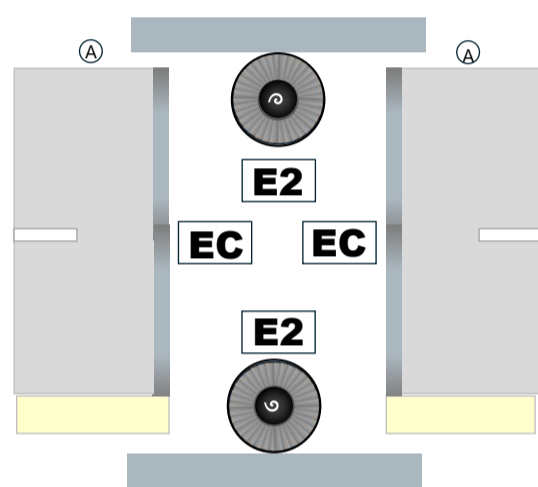

F Fuselage

G Gear (Nose)

airigami.build

Learn how to build this model here

10 A300/A310

T Empennage (Vert. Stab.)

E Engines | GE CF6-50-C2

W Wing (Exterior)