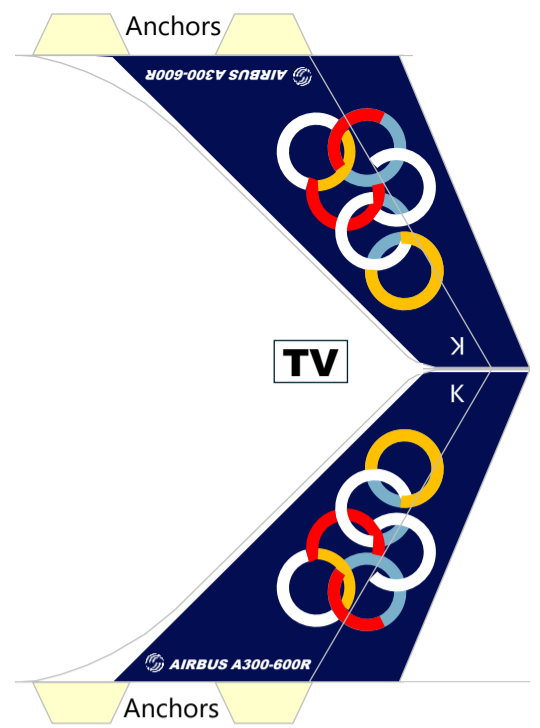

T Empennage (Vert. Stab.)