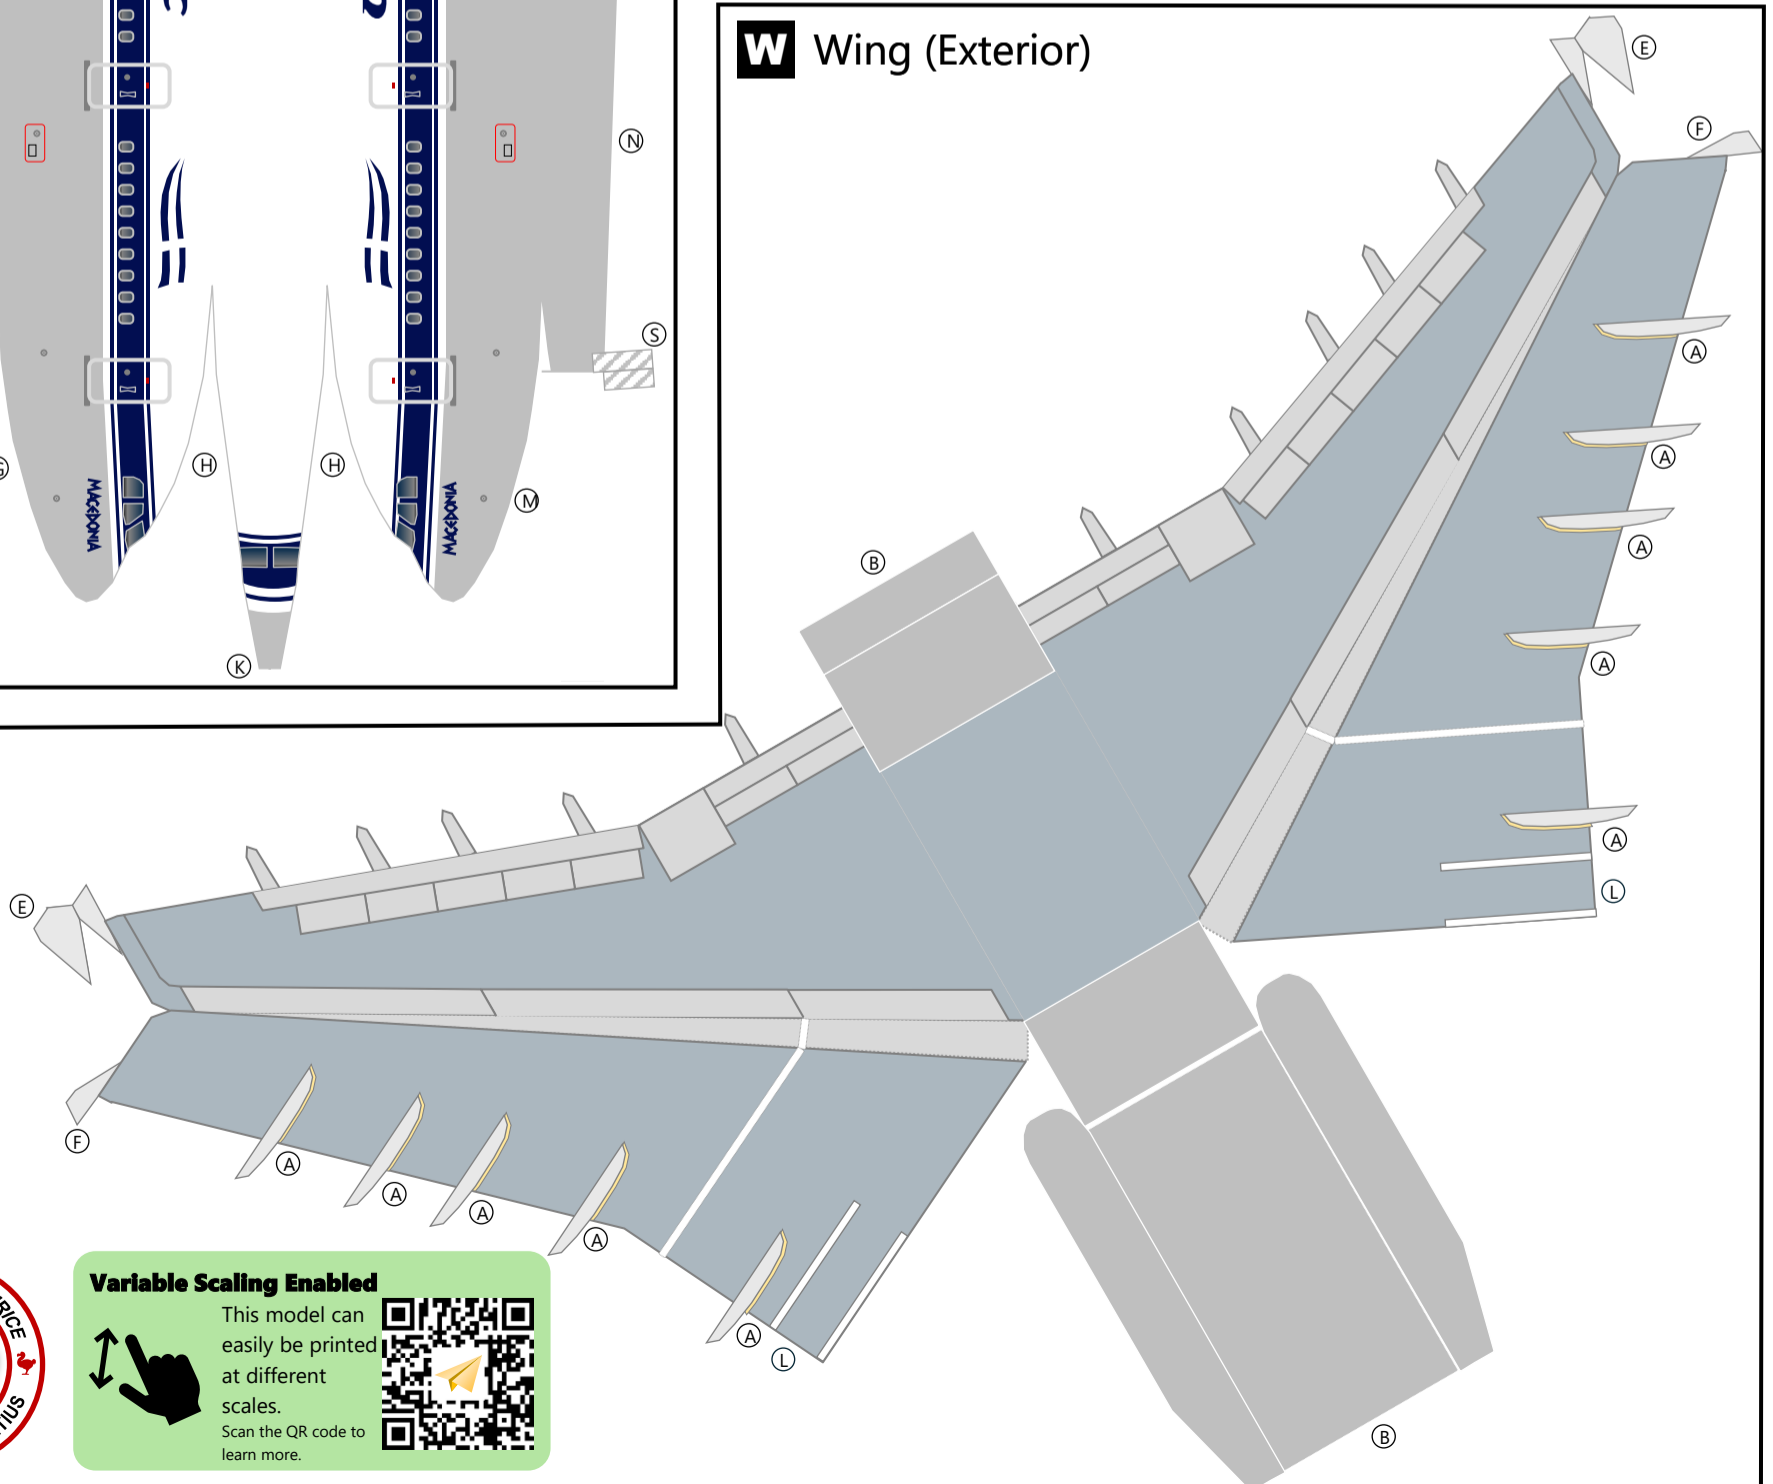

# G Gear (Nose)

airigami.build

Learn how to build this model here

10 A300/A310

# W Wing (Exterior)