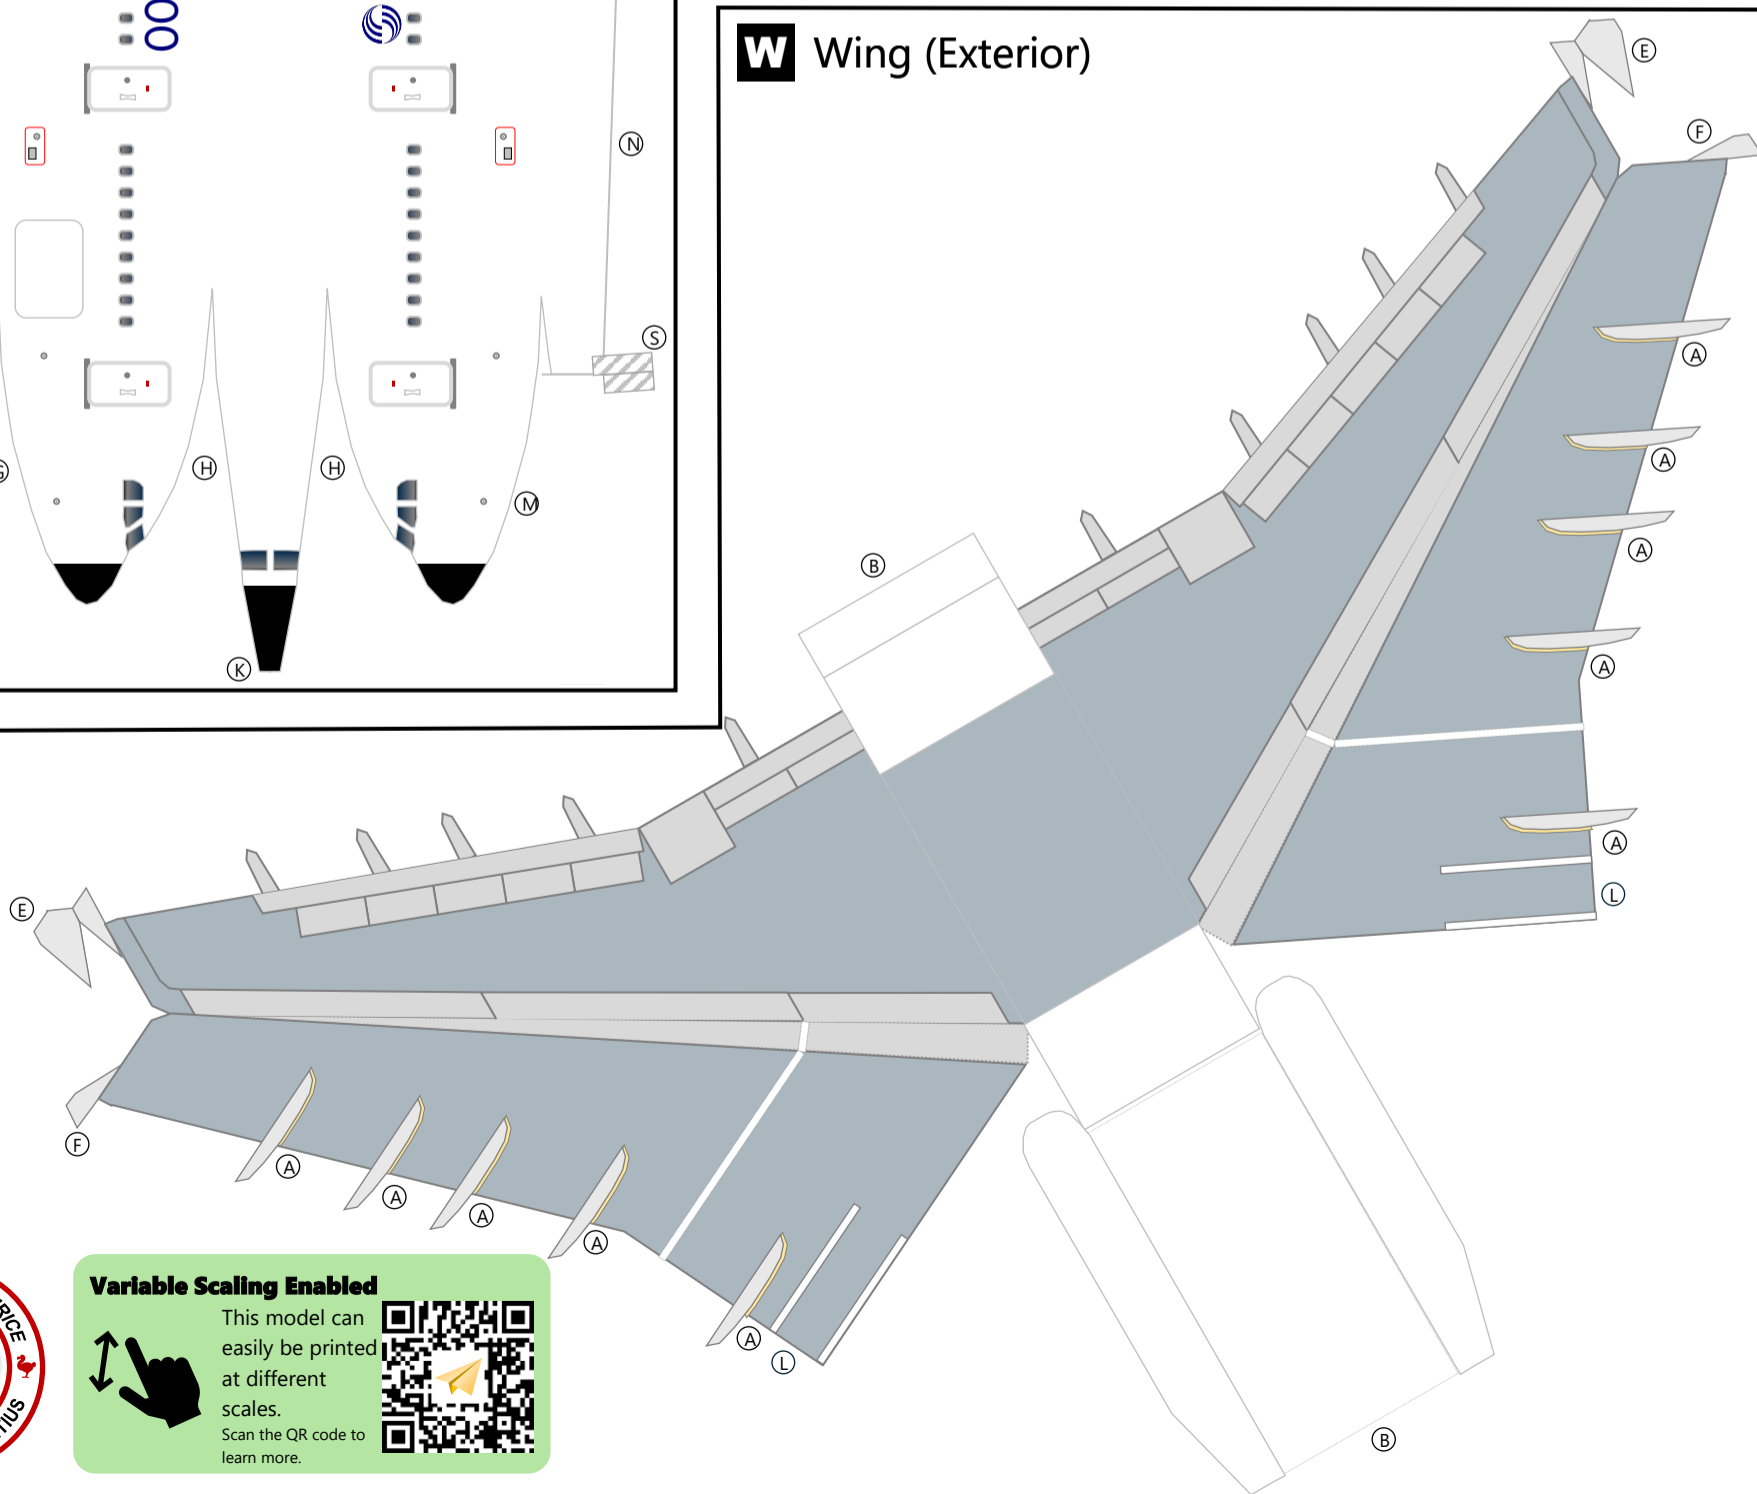

F Fuselage

G Gear (Nose)

airigami.build

Learn how to build this model here

10 A300/A310

T Empennage (Vert. Stab.)

E Engines | GE CF6-50-C2

W Wing (Exterior)