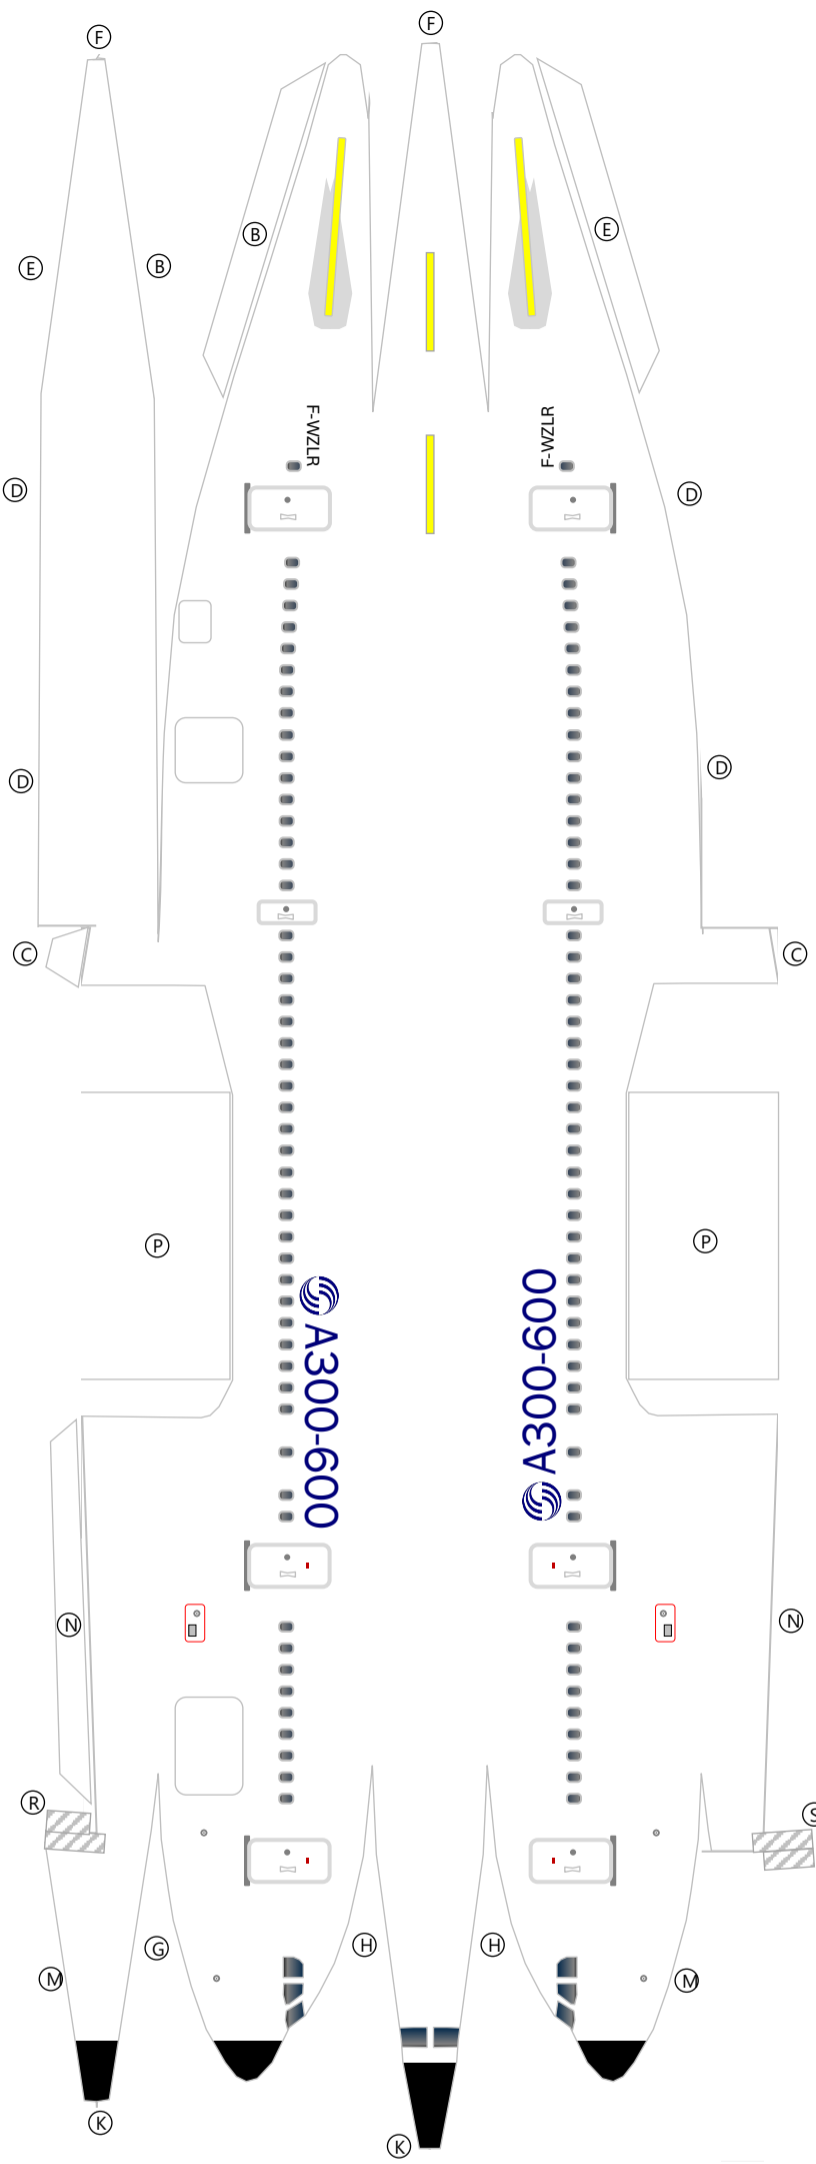

F Fuselage

G Gear (Nose)

airigami.build

Learn how to build this model here

10 A300/A310

T Empennage (Vert. Stab.)

E Engines | GE CF6-50-C2

W Wing (Exterior)

Variable Scaling Enabled

This model can easily be printed at different scales. Scan the QR code to learn more.

Paper-based scale model design system Copyright © 2001-2025 — Airigami and Cascadia (Mauritius) Ltd. All rights reserved. Aircraft manufacturer, airline, alliance, and incidental designs and logos are reproduced for the purpose of information, education, and commentary, which falls under the fair use doctrine of copyright law. All logos and designs remain the property of their respective copyright and trademark owners. No copyright infringement is intended.