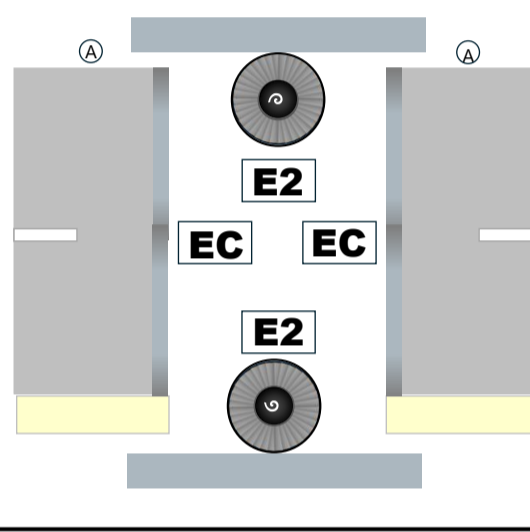

F Fuselage

G Gear (Nose)

airigami.build

Learn how to build this model here

10 A300/A310

T Empennage (Vert. Stab.)

E Engines | GE CF6-50-C2

W Wing (Exterior)