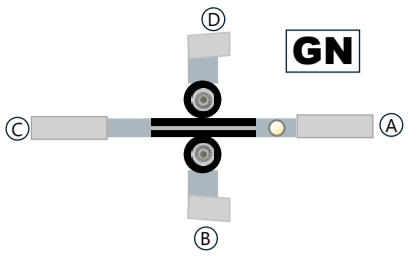

F Fuselage

G Gear (Nose)

airigami.build

Learn how to build this model here

10 A300/A310

T Empennage (Vert. Stab.)

E Engines | GE CF6-50-C2

W Wing (Exterior)

Variable Scaling Enabled

This model can easily be printed at different scales.

AIRBUS A300-B4
VIA SA / S
1979 - VIA 30B
102620 - VIA 30B