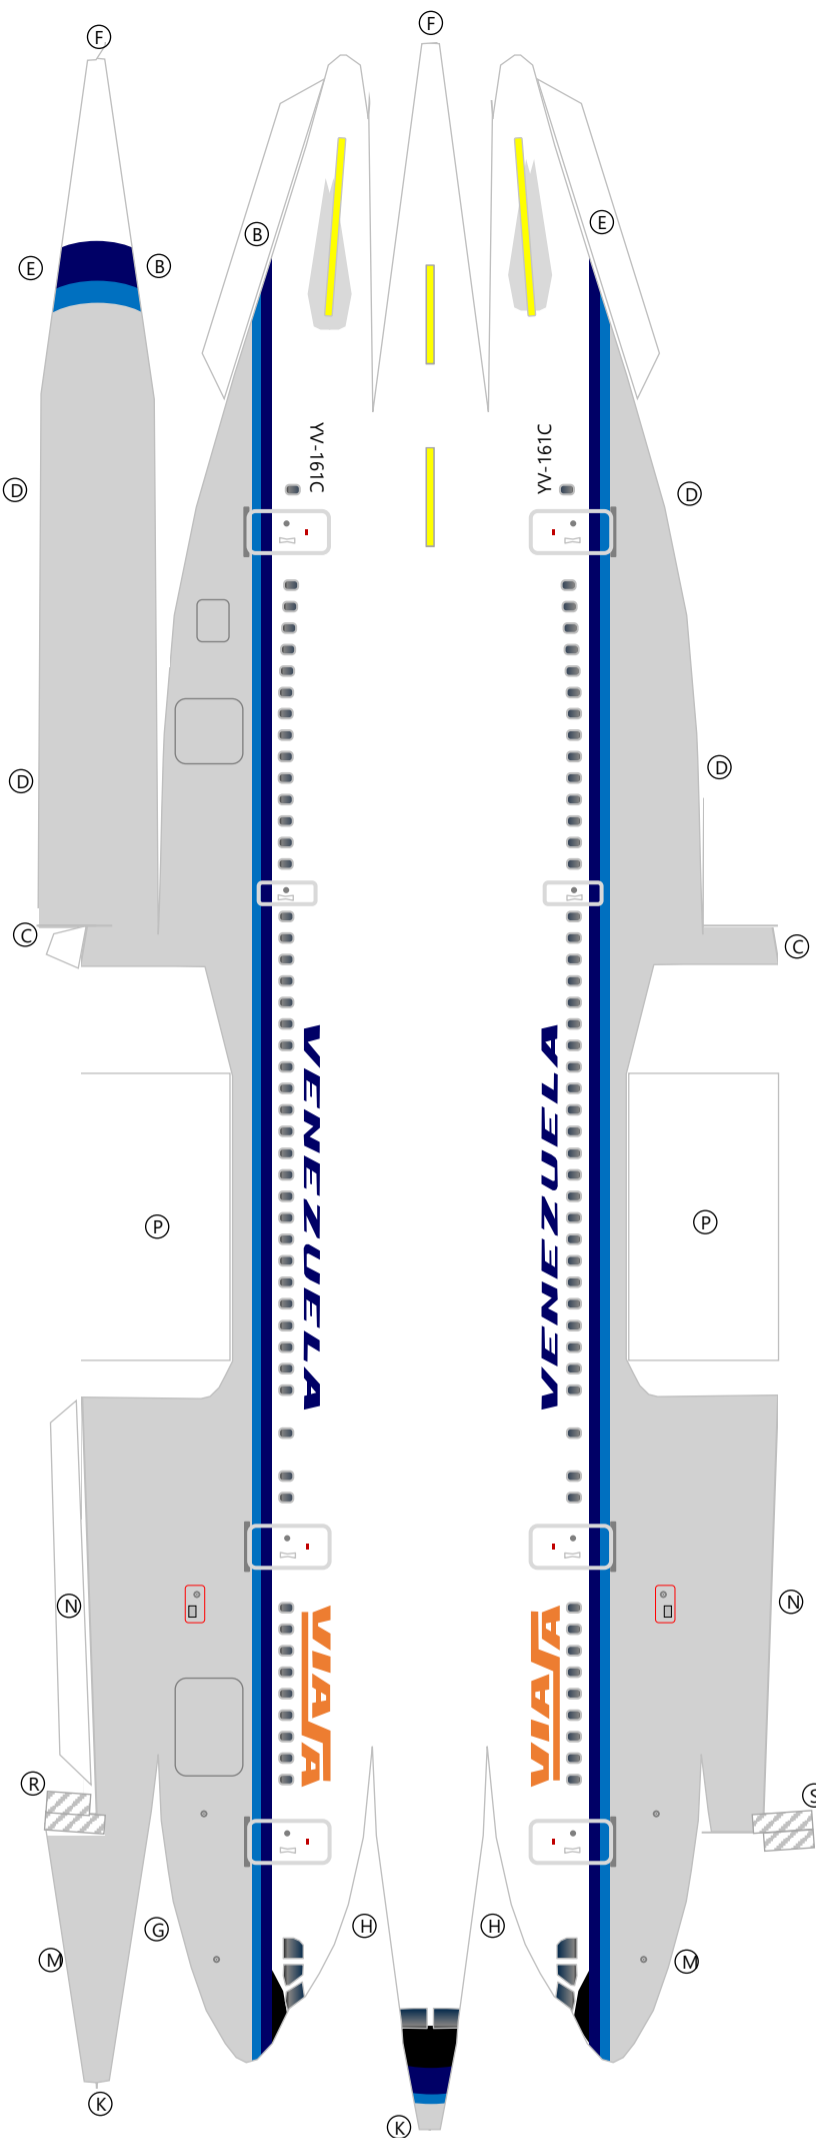

F Fuselage

G Gear (Nose)

airigami.build

Learn how to build this model here

10 A300/A310

T Empennage (Vert. Stab.)

E Engines | GE CF6-50-C2

W Wing (Exterior)

Variable Scaling Enabled

This model can easily be printed at different scales.

AIRBUS A300-B4
VIA SA / S
1979 - VIA 30B
102620 - VIA 30B