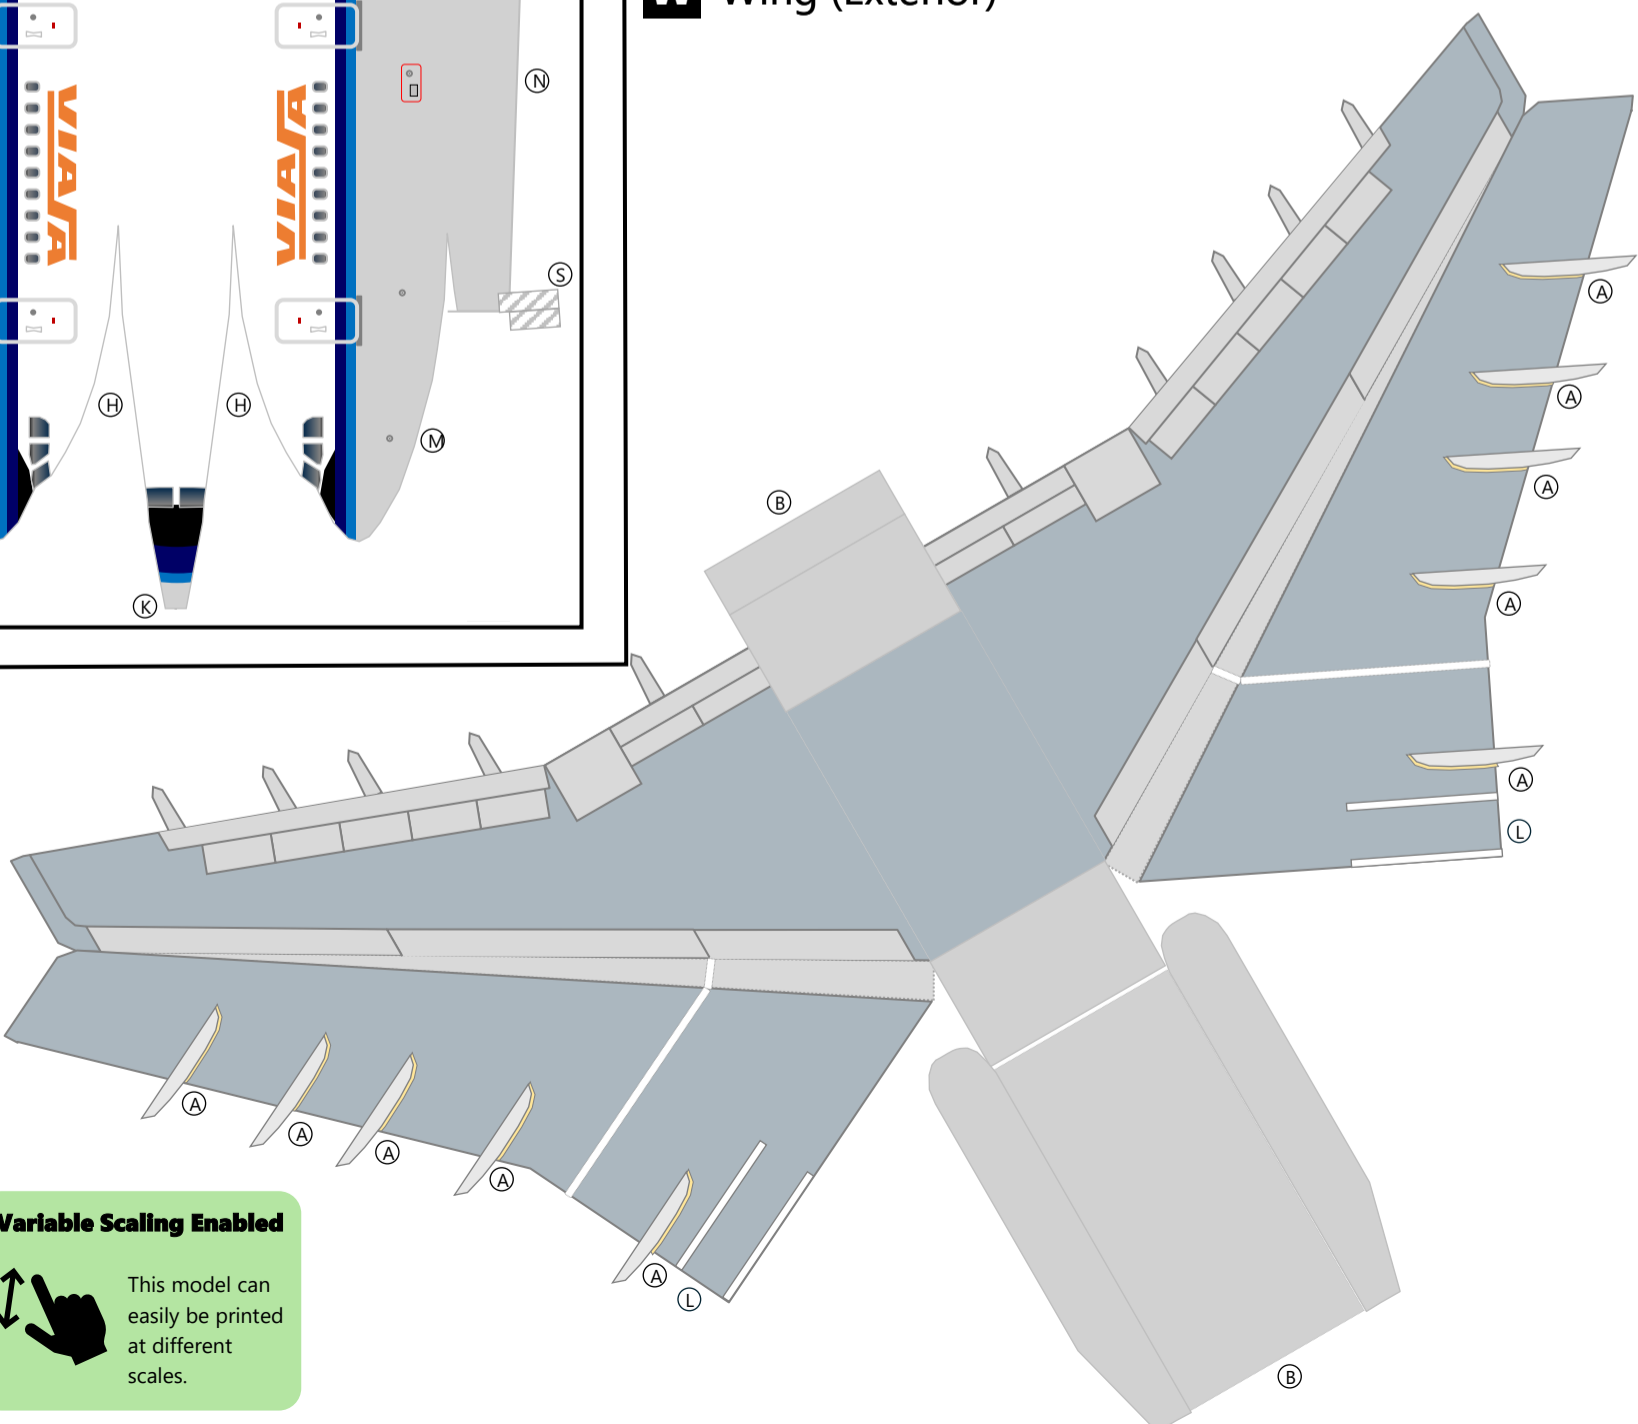

F Fuselage

G Gear (Nose)

airigami.build

Learn how to build this model here

10 A300/A310

T Empennage (Vert. Stab.)

E Engines | GE CF6-50-C2

W Wing (Exterior)

Variable Scaling Enabled

This model can easily be printed at different scales.

AIRBUS A300-B4
VIA SA / S
1979 - VIA 30B
102620 - VIA 30B