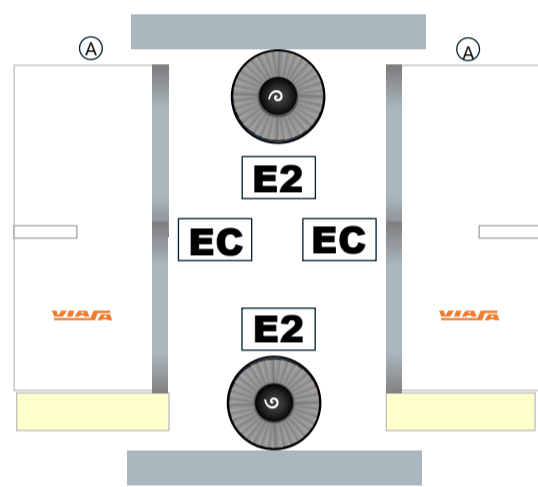

F Fuselage

G Gear (Nose)

airigami.build

Learn how to build this model here

10 A300/A310

T Empennage (Vert. Stab.)

E Engines | GE CF6-50-C2

W Wing (Exterior)

Variable Scaling Enabled

This model can easily be printed at different scales.

AIRBUS A300-B4
VIA SA / S
1979 - VIA 30B
102620 - VIA 30B