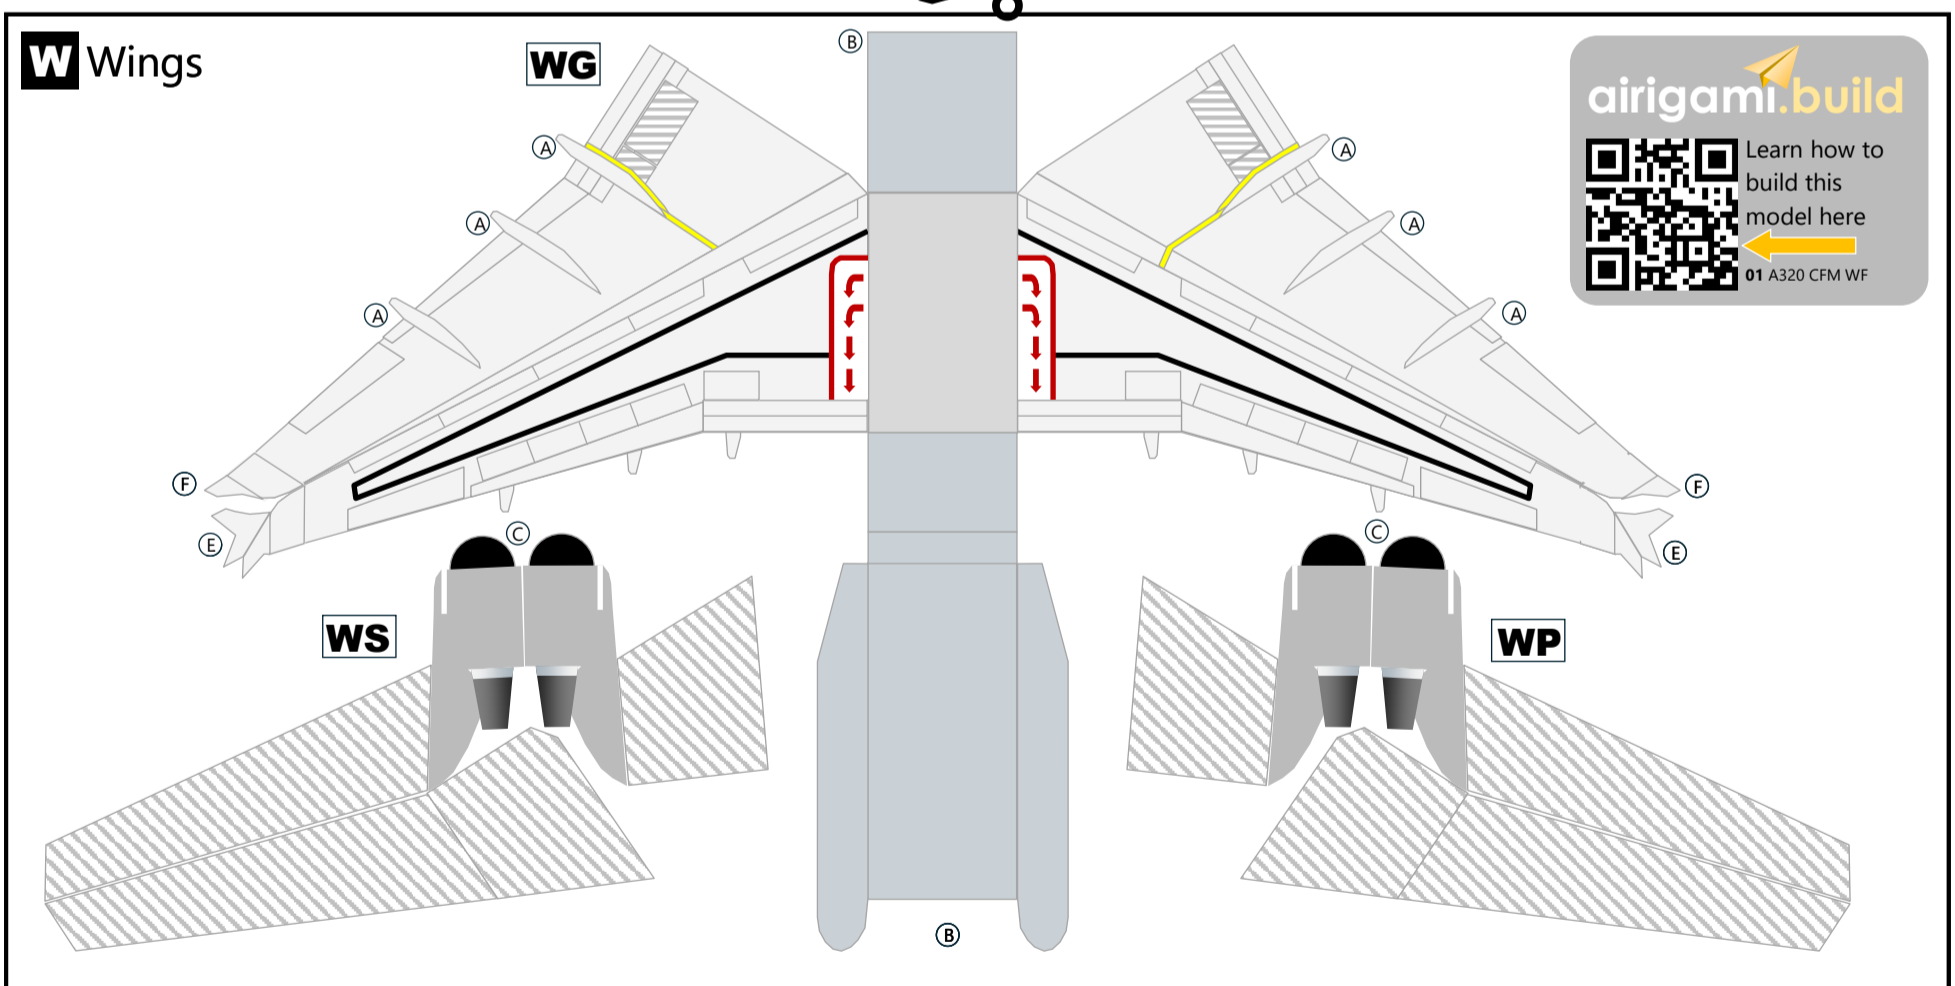

AIRBUS A321-200
AMERICAN AIRLINES
2013 C/S
102615-AAL321

Variable Scaling Enabled

This model can easily be printed at different scales. Scan the QR code to learn more.