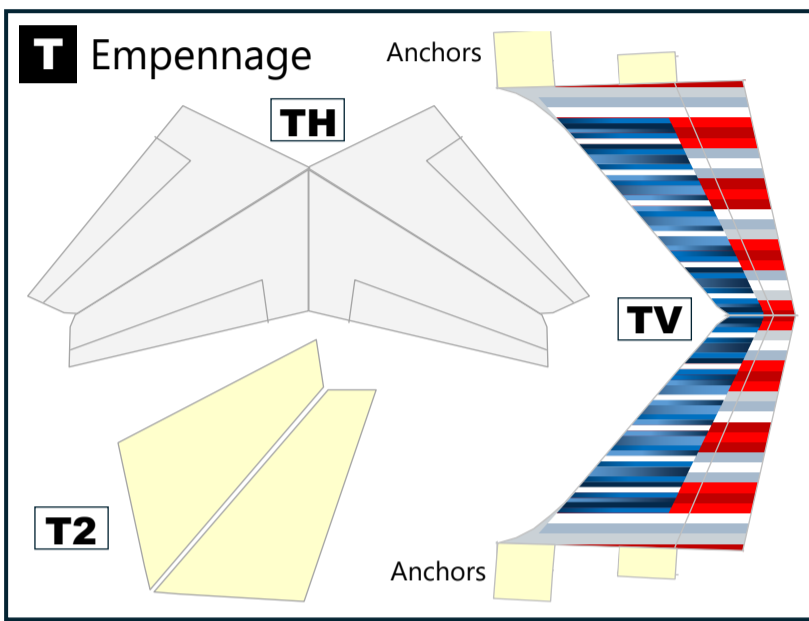

AIRBUS A321-200
AMERICAN AIRLINES
2013 C/S
102615-AAL321

Variable Scaling Enabled

This model can easily be printed at different scales. Scan the QR code to learn more.