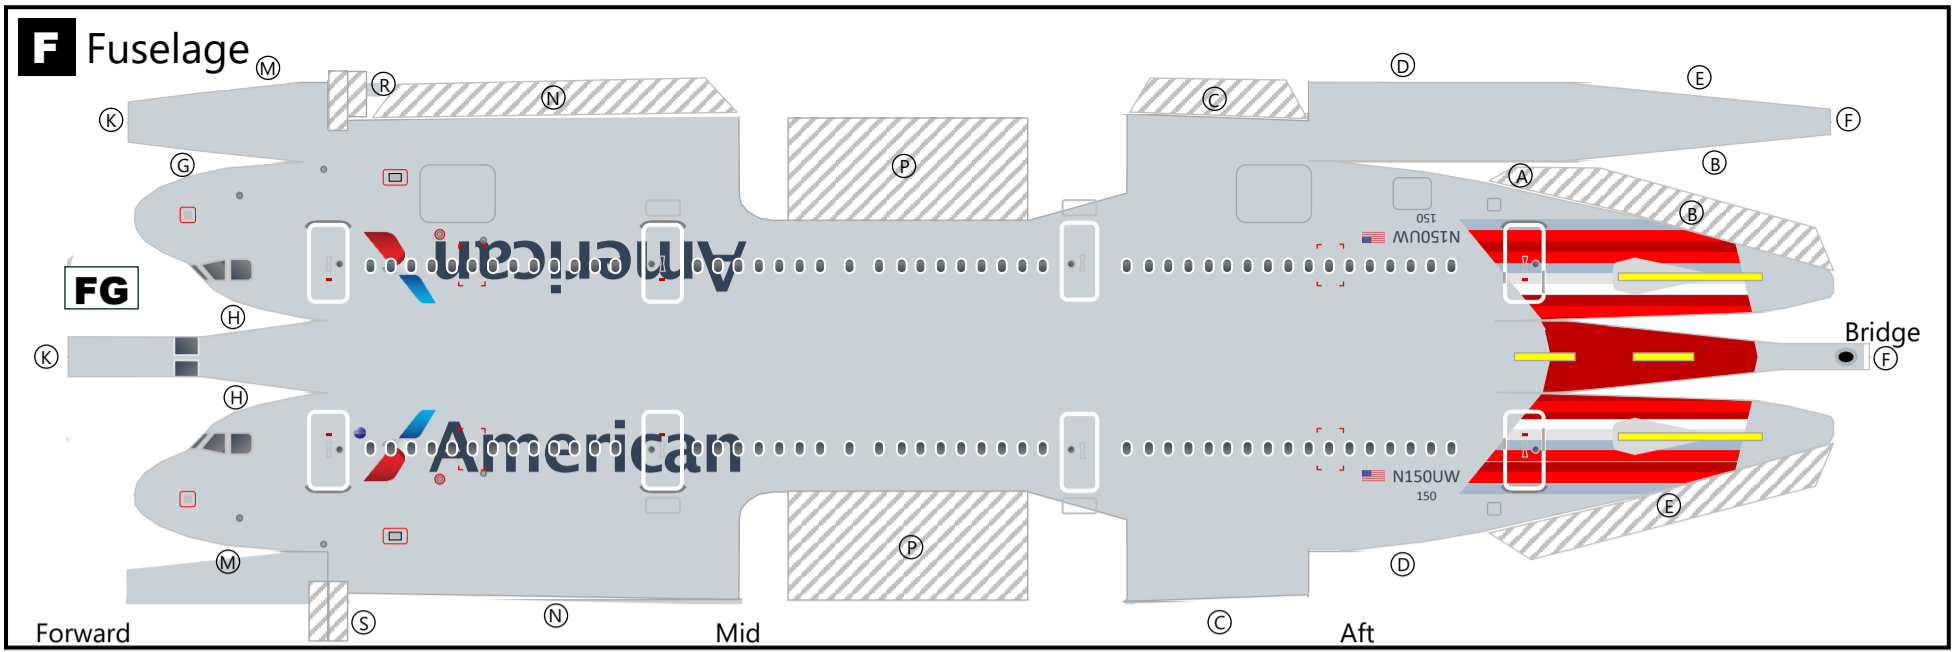

Paper-based scale model design system Copyright © 2001-2025 — Airigami and Cascadia (Mauritius) Ltd. All rights reserved. Aircraft manufacturer, airline, alliance, and incidental designs and logos are reproduced for the purpose of information, education, and commentary, which falls under the fair use doctrine of copyright law. All logos and designs remain the property of their respective copyright and trademark owners. No copyright infringement is intended.

AIRBUS A321-200
AMERICAN AIRLINES
2013 C/S
102615-AAL321

Variable Scaling Enabled

This model can easily be printed at different scales. Scan the QR code to learn more.