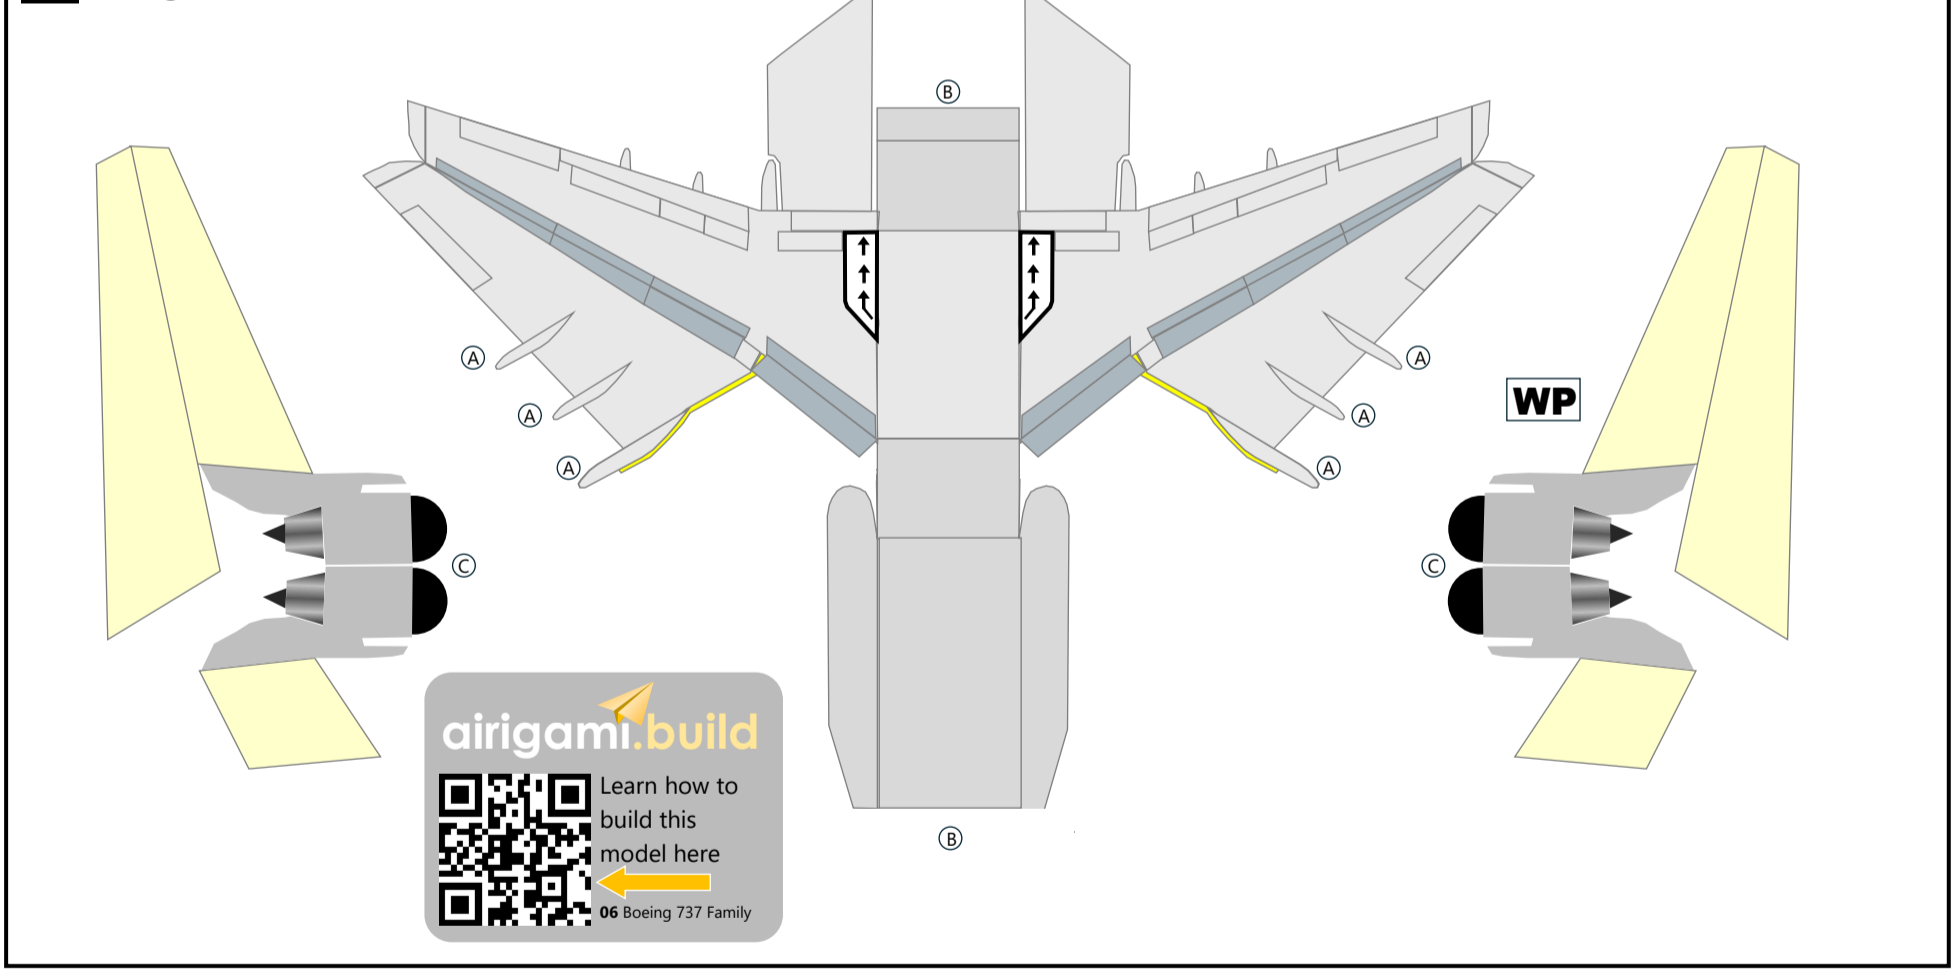

BOEING 737-300
PIEDMONT AIRLINES
1976 C/S
102612-PAI733

F Fuselage

T Empennage

E Engines | CFM56-3B

G Landing Gear

W Wings

airigami.build

Learn how to build this model here

06 Boeing 737 Family

B Ballast