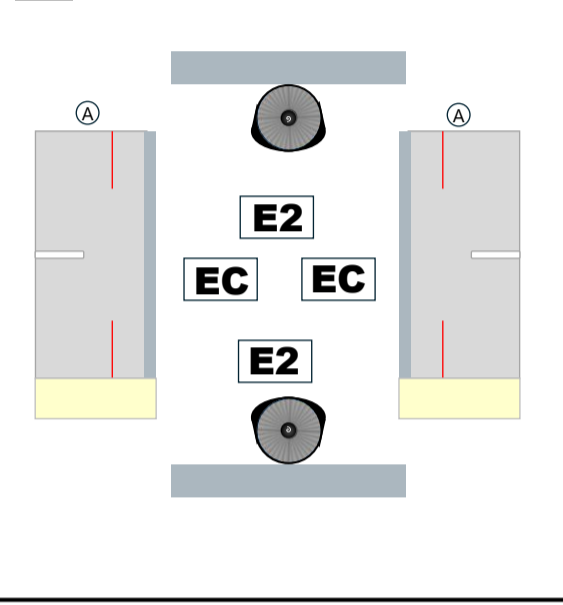

BOEING 737-300
PIEDMONT AIRLINES
1976 C/S
102612-PAI733

F Fuselage

T Empennage

E Engines | CFM56-3B

G Landing Gear

W Wings

airigami.build

Learn how to build this model here