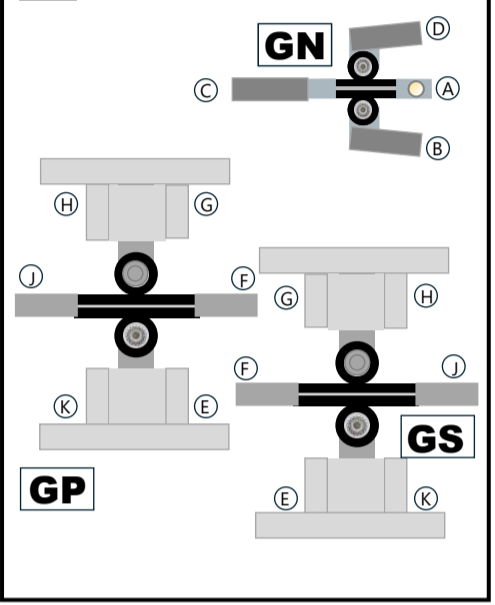

BOEING 737-300
PIEDMONT AIRLINES
1976 C/S
102612-PAI733

F Fuselage

T Empennage

E Engines | CFM56-3B

G Landing Gear

W Wings

airigami.build

Learn how to build this model here