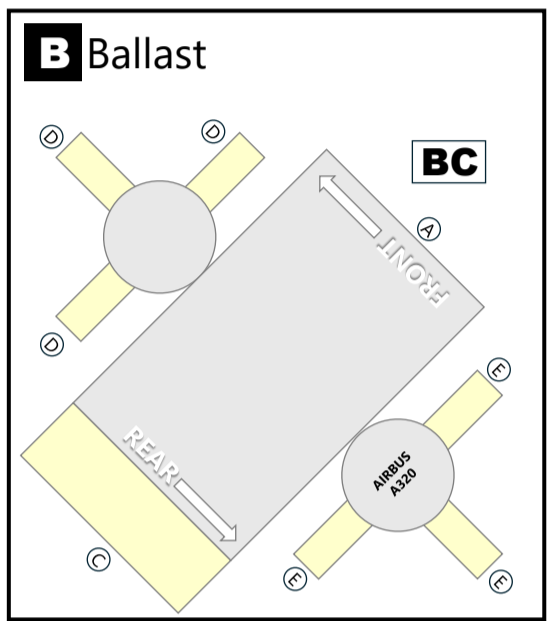

A	I	R	B	U	S	A	3	2	0	-	2	0	0
A	I	R	S	E	Y	C	H	E	L	L	E	S	
2	0	1	1	C	/	S							
1	0	2	5	8	1	-	S	E	Y	3	2	2	

airigami.build

Learn how to build this model here
 ← A320 IAE WF