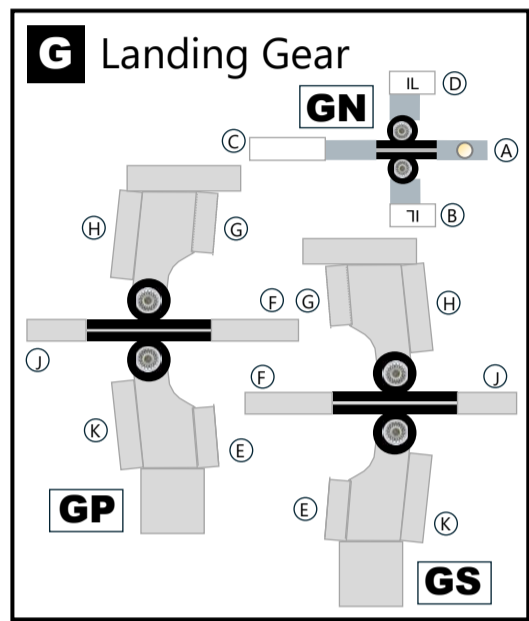

A	I	R	B	U	S	A	3	2	0	-	2	0	0
A	I	R	S	E	Y	C	H	E	L	L	E	S	
2	0	1	1	C	/	S							
1	0	2	5	8	1	-	S	E	Y	3	2	2	

airigami.build

Learn how to build this model here
 ← A320 IAE WF