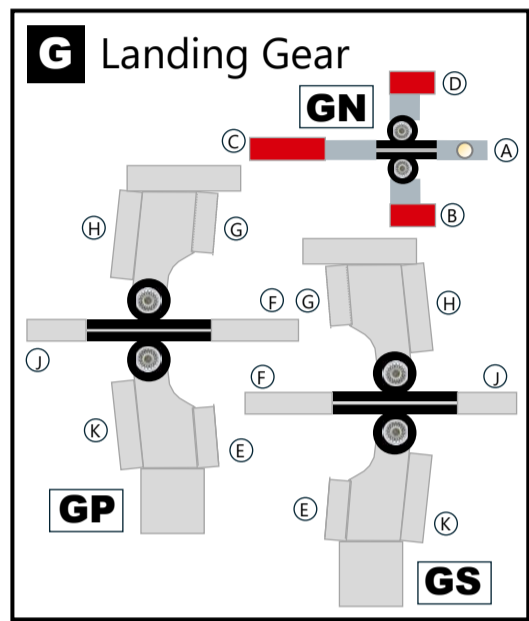

AIRBUS A320-200  
AIR INDIA  
207CS  
102570-AIC322

airigami.build

Learn how to build this model here  
A320 IAE WF