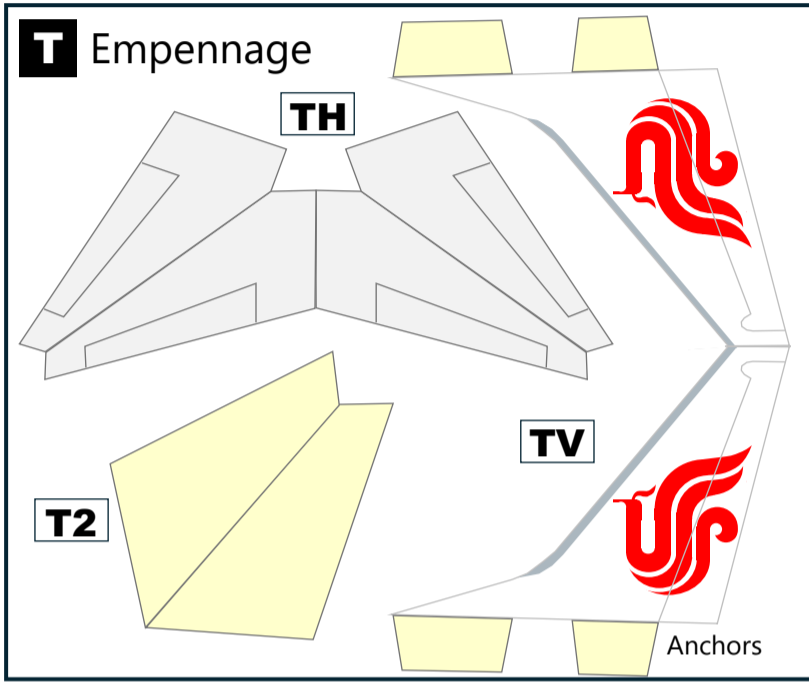

BOEING 737-MAX 8
 AIR CHINA
 1988 C/S
 102541-CCAM8

Variable Scaling Enabled
 This model can easily be printed at different scales. Scan the QR code to learn more.