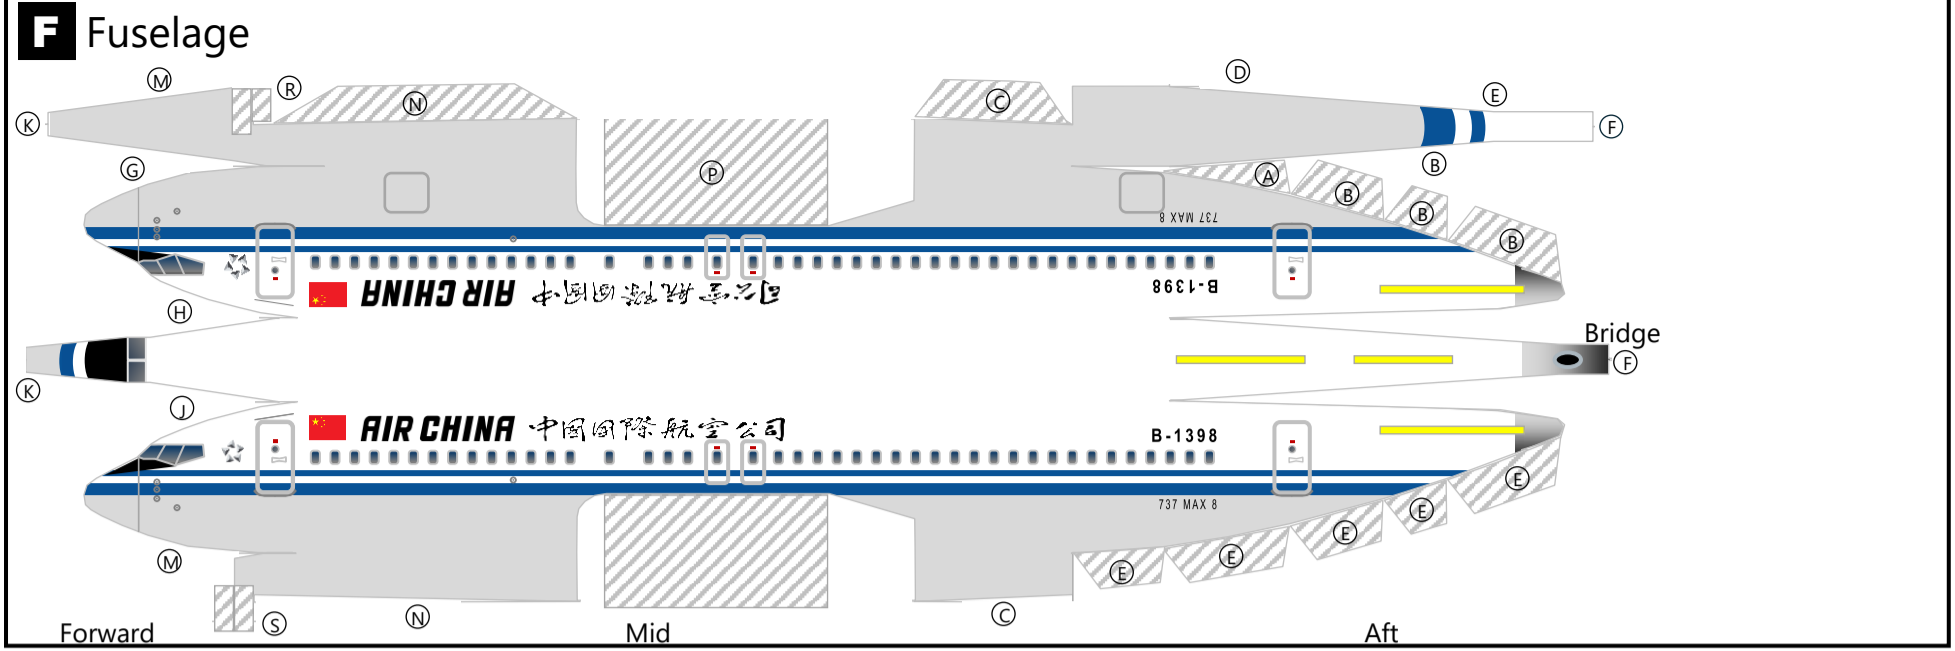

BOEING 737-MAX 8
 AIR CHINA
 1988 C/S
 102541-CCAM8

Variable Scaling Enabled
 This model can easily be printed at different scales. Scan the QR code to learn more.