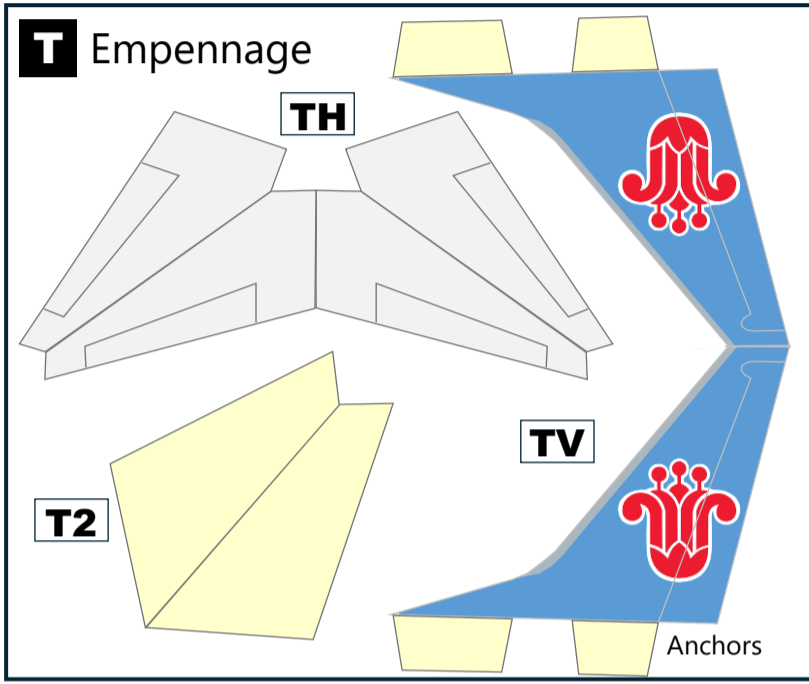

BOEING 737-MAX 8
CHINA SOUTHERN
1991CS
102540-CSN3M8

Variable Scaling Enabled

This model can easily be printed at different scales. Scan the QR code to learn more.