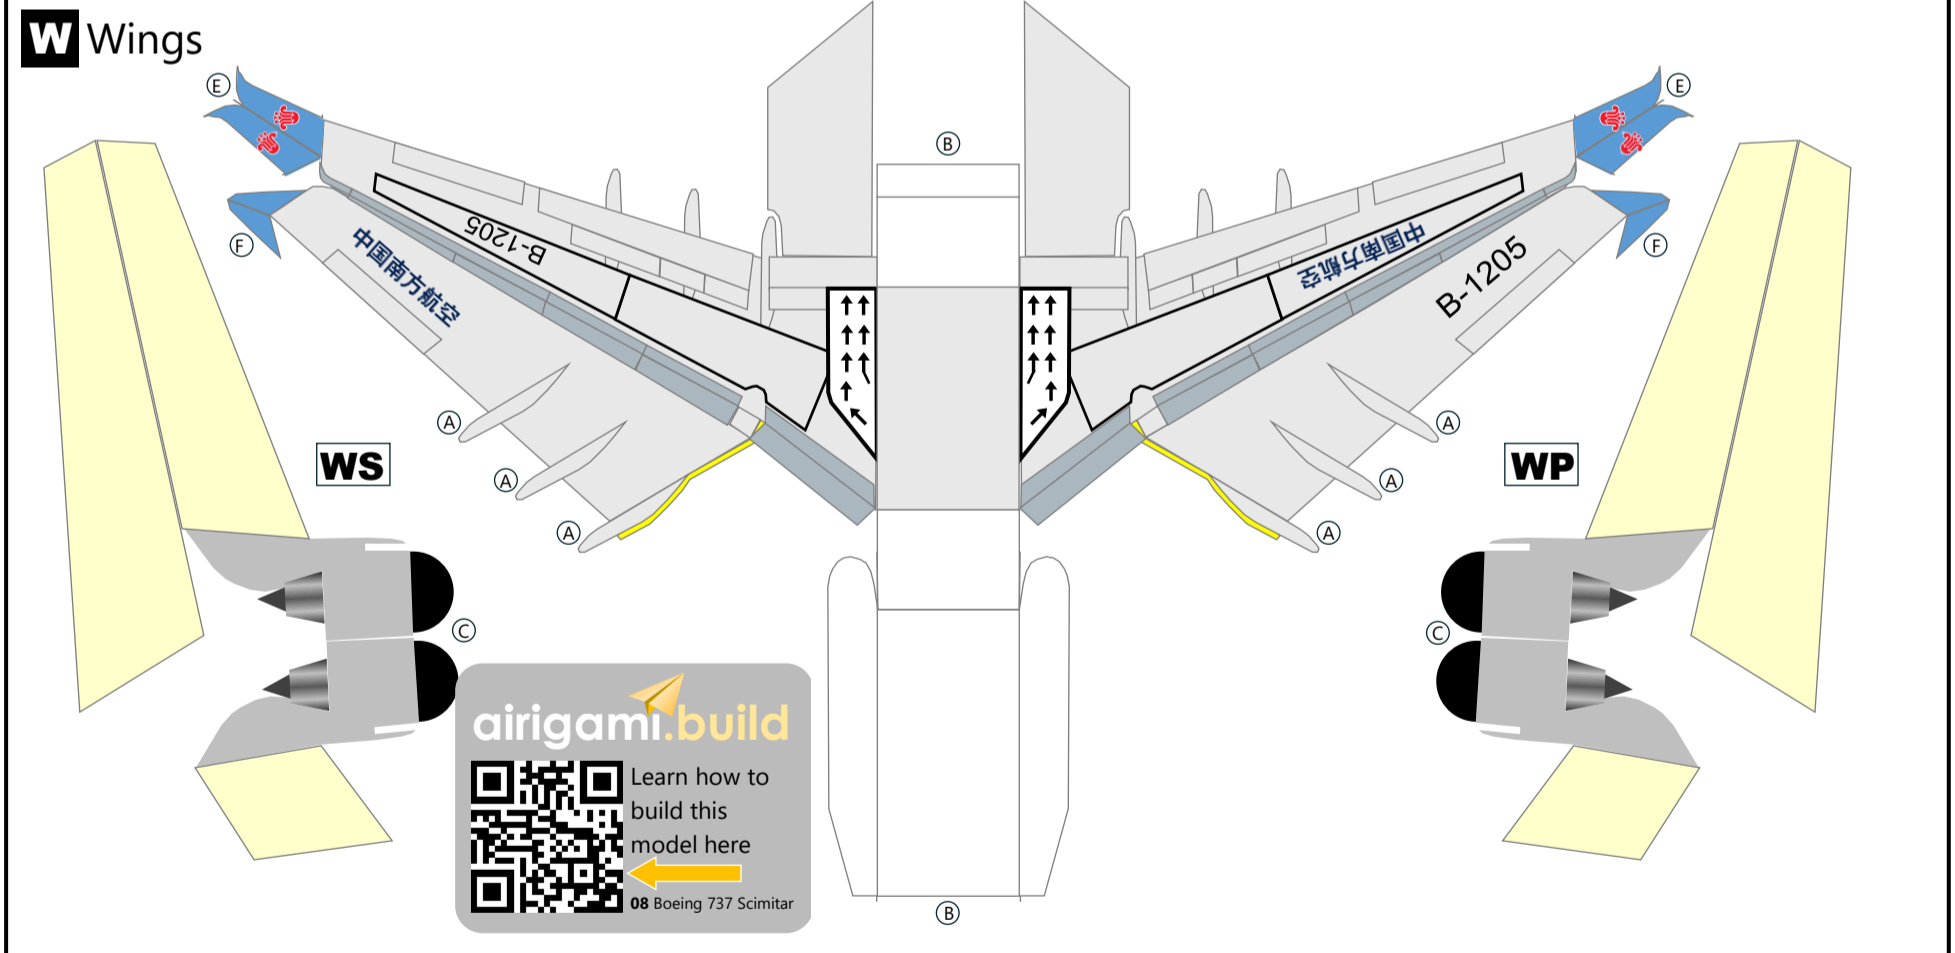

BOEING 737-MAX 8
CHINA SOUTHERN
1991CS
102540-CSN3M8

Variable Scaling Enabled

This model can easily be printed at different scales. Scan the QR code to learn more.