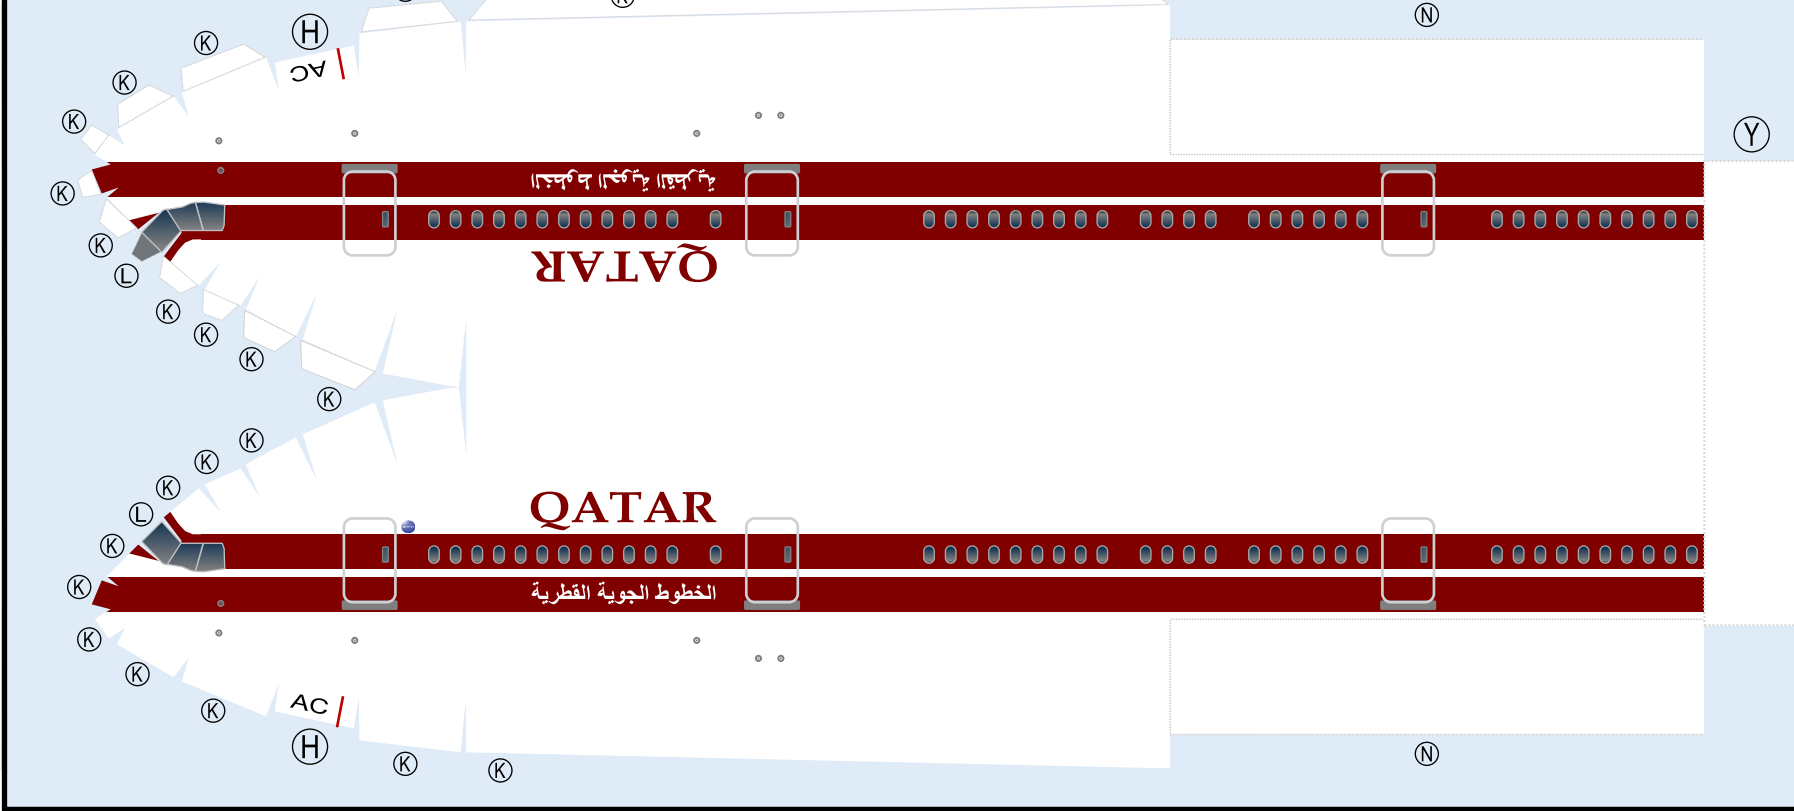

BOEING 777-300ER / QATAR AIRWAYS

9GQTR22B07

Paper-based scale model design system Copyright © 2020 – Airigami / Airline designs and logos are reproduced for Fair Use educational and informational purposes. USE OF THIS TEMPLATE FOR FINANCIAL GAIN IS PROHIBITED.

FUSELAGE - FWD