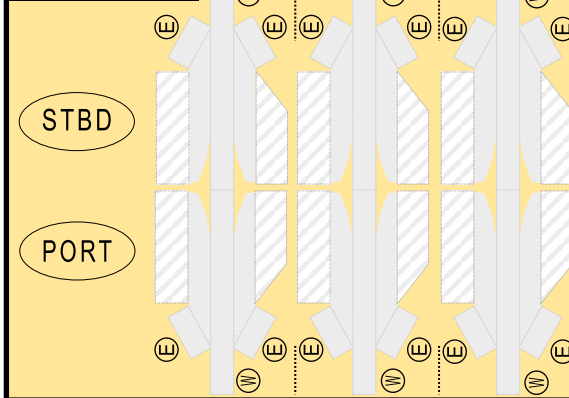

WING FAIRING