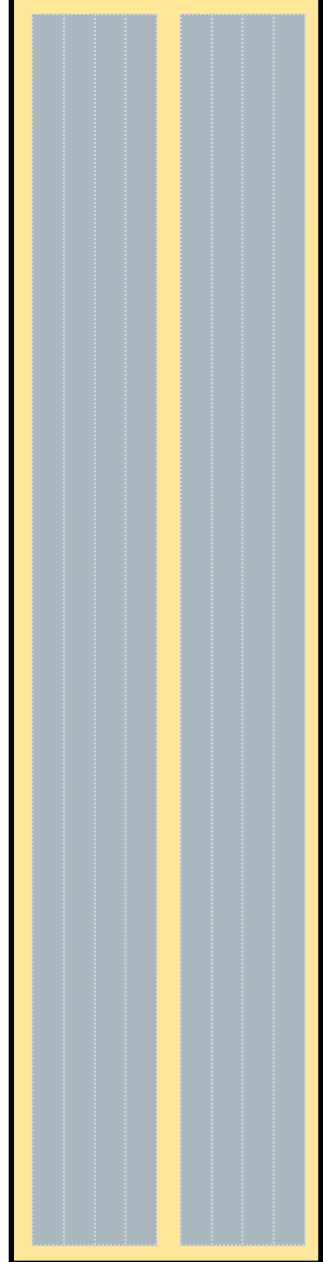

**QATAR AIRWAYS**

**9GQTR22B07**

***BOEING 777-300ER***

Parts included in this package:

FF	Fuselage Forward	Page 2
WB	Wing Box	Page 2
WF	Wing Fairings	Page 2
WS	Wing Struts	Page 2
FA	Fuselage Aft	Page 3
TV	Vertical Stabilizer	Page 3
EC	Engine Cowlings	Page 3
ET	Engine Turbines	Page 3

WS	Wing, Starboard	Page 4
TH	Horizontal Stabilizer	Page 4
NG	Nose Landing Gear	Page 4
GS	Main Landing Gear Strut	Page 4
MG	Main Landing Gear	Page 5
WP	Wing, Port	Page 5
EI	Engine Interiors	Page 5

For best results, we recommend that this package be printed on the following paper stocks:

# BOEING 777-300ER / QATAR AIRWAYS

9GQTR22B07

Paper-based scale model design system Copyright © 2020 – Airigami / Airline designs and logos are reproduced for Fair Use educational and informational purposes. USE OF THIS TEMPLATE FOR FINANCIAL GAIN IS PROHIBITED.

## WING STRUT