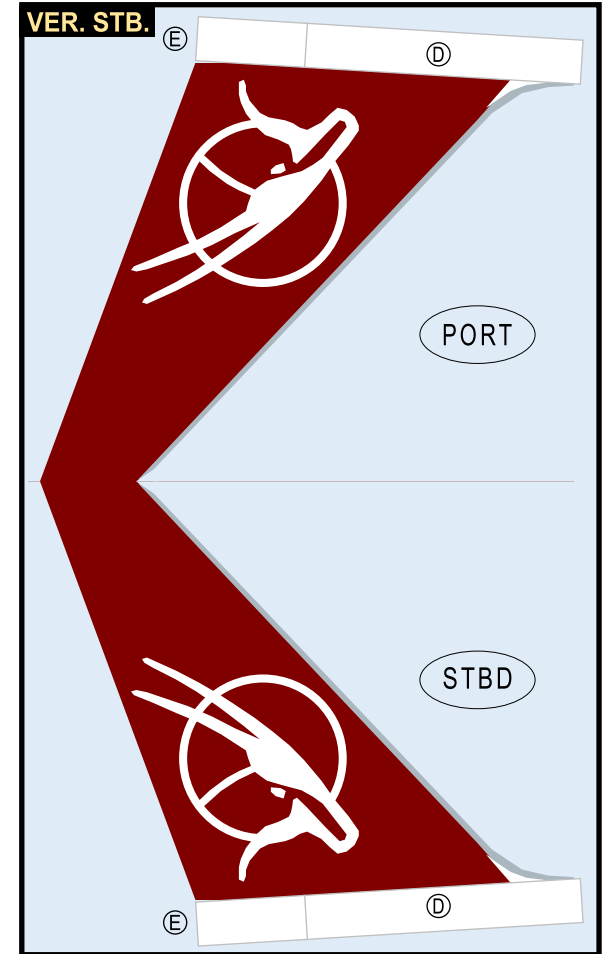

Paper-based scale model design system Copyright © 2020 – Airigami / Airline designs and logos are reproduced for Fair Use educational and informational purposes. USE OF THIS TEMPLATE FOR FINANCIAL GAIN IS PROHIBITED.