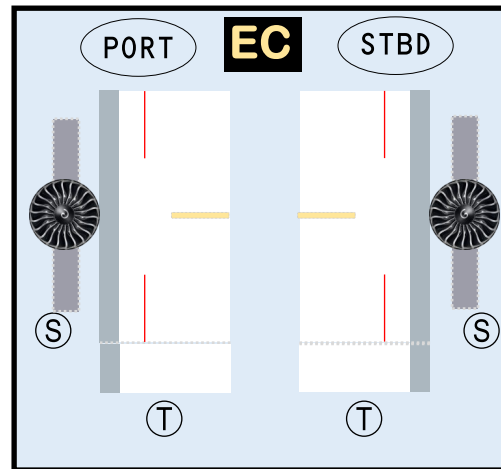

## AIRBUS A320-100

Parts included in this package:

FU	Fuselage	Page 2
WB	Wing Box	Page 2
TV	Vertical Stabilizer	Page 2
TH	Horizontal Stabilizer	Page 2
NG	Nose Landing Gear	Page 2
WG2	Wing, Underside, Port	Page 3
WG3	Wing, Underside, Starboard	Page 3
WG1	Wing, Upper	Page 3
WF	Wing Fairings	Page 3
EI	Engine Interiors	Page 3
EC	Engine Cowlings	Page 3
MG	Main Landing Gear	Page 3

**BL**

Use this area for ballast (see Instruction Manual for more guidance)