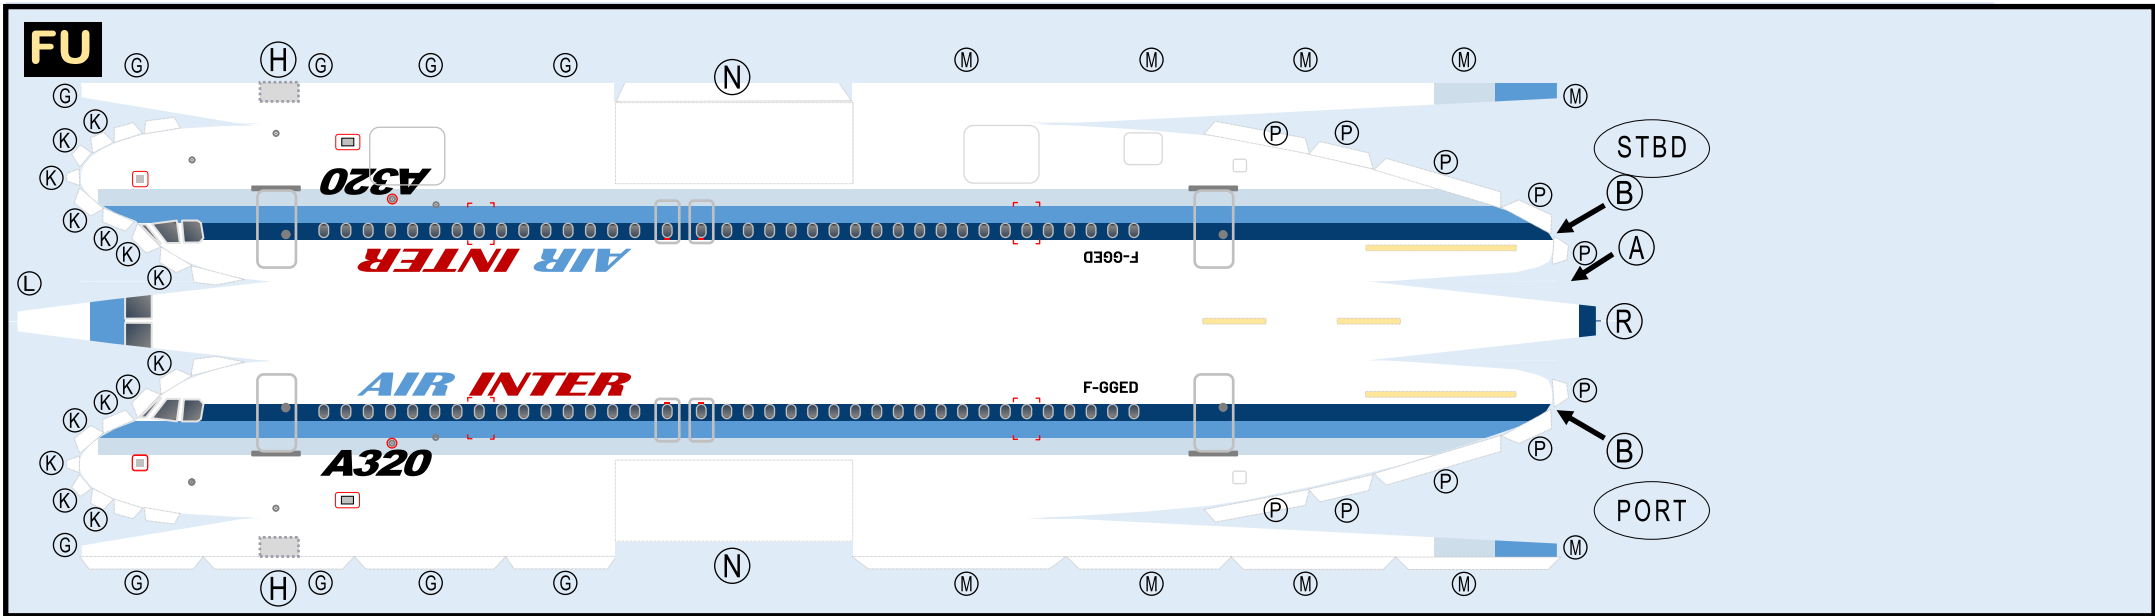

## AIRBUS A320-100

Parts included in this package:

FU	Fuselage	Page 2
WB	Wing Box	Page 2
TV	Vertical Stabilizer	Page 2
TH	Horizontal Stabilizer	Page 2
NG	Nose Landing Gear	Page 2
WG2	Wing, Underside, Port	Page 3
WG3	Wing, Underside, Starboard	Page 3
WG1	Wing, Upper	Page 3
WF	Wing Fairings	Page 3
EI	Engine Interiors	Page 3
EC	Engine Cowlings	Page 3
MG	Main Landing Gear	Page 3

**BL**

Use this area for ballast (see Instruction Manual for more guidance)