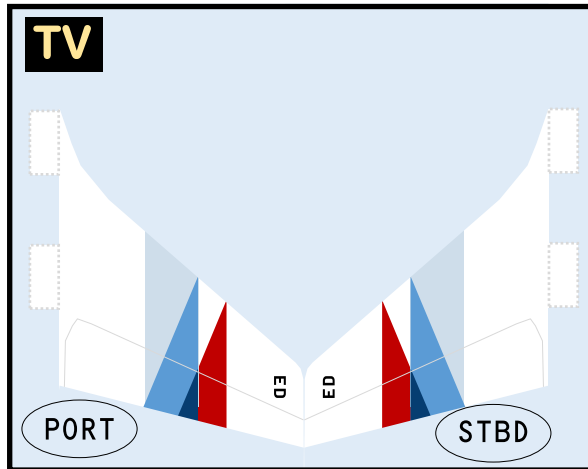

## AIRBUS A320-100

Parts included in this package:

FU	Fuselage	Page 2
WB	Wing Box	Page 2
TV	Vertical Stabilizer	Page 2
TH	Horizontal Stabilizer	Page 2
NG	Nose Landing Gear	Page 2
WG2	Wing, Underside, Port	Page 3
WG3	Wing, Underside, Starboard	Page 3
WG1	Wing, Upper	Page 3
WF	Wing Fairings	Page 3
EI	Engine Interiors	Page 3
EC	Engine Cowlings	Page 3
MG	Main Landing Gear	Page 3

**BL**

Use this area for ballast (see Instruction Manual for more guidance)