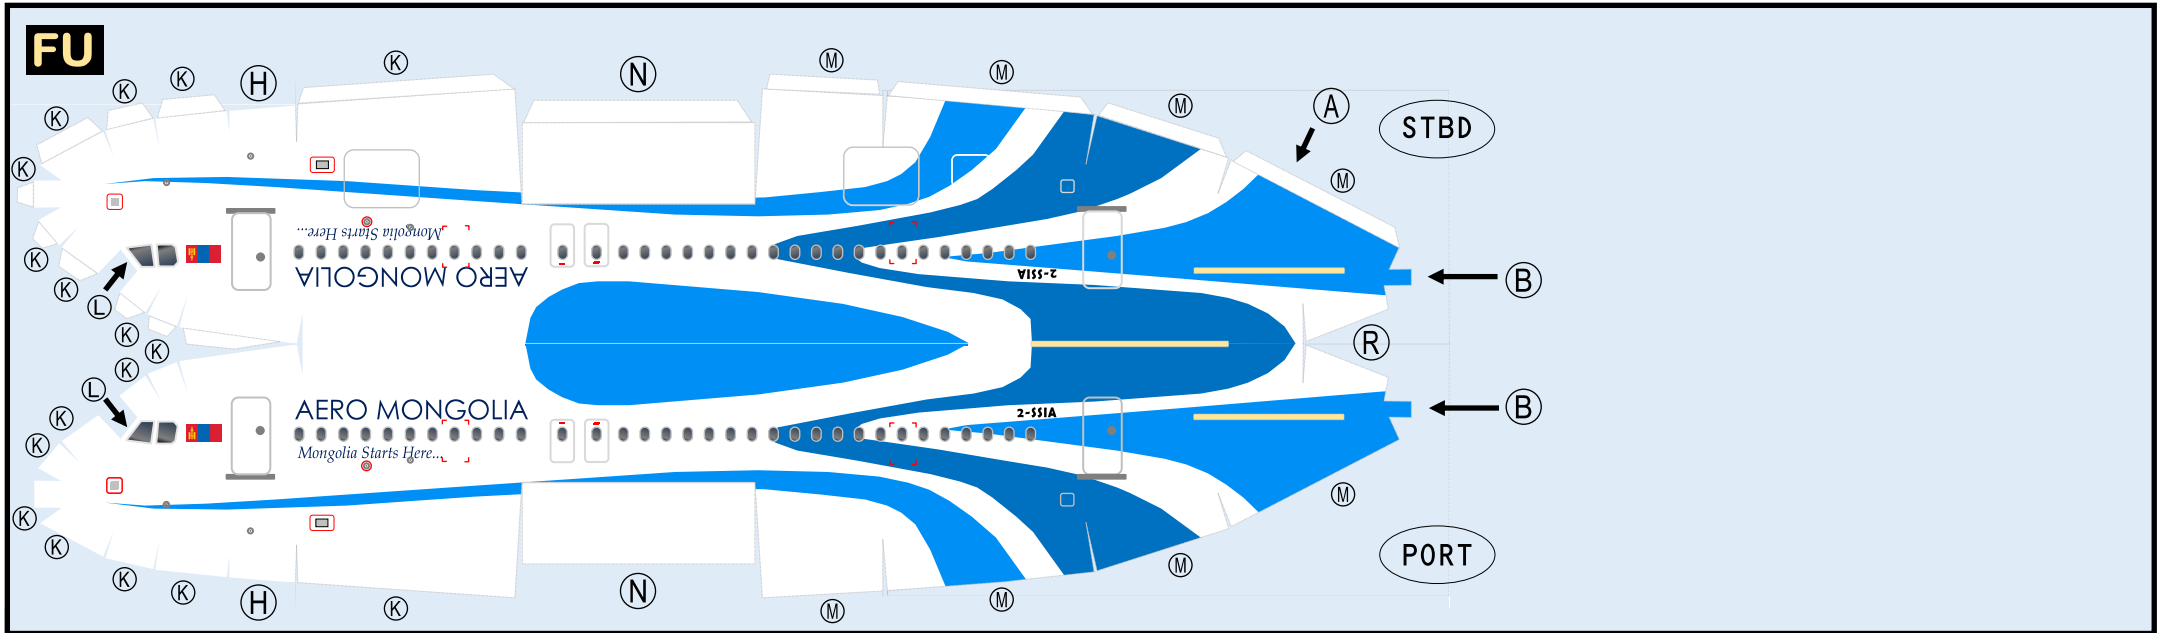

# AIRBUS A319-100 / AERO MONGOLIA

9GMNG21D33

Paper-based scale model design system Copyright © 2021 – Airigami / Airline designs and logos are reproduced for Fair Use educational and informational purposes. USE OF THIS TEMPLATE FOR FINANCIAL GAIN IS PROHIBITED.

**BL**

Use this area for ballast (see Instruction Manual for more guidance)