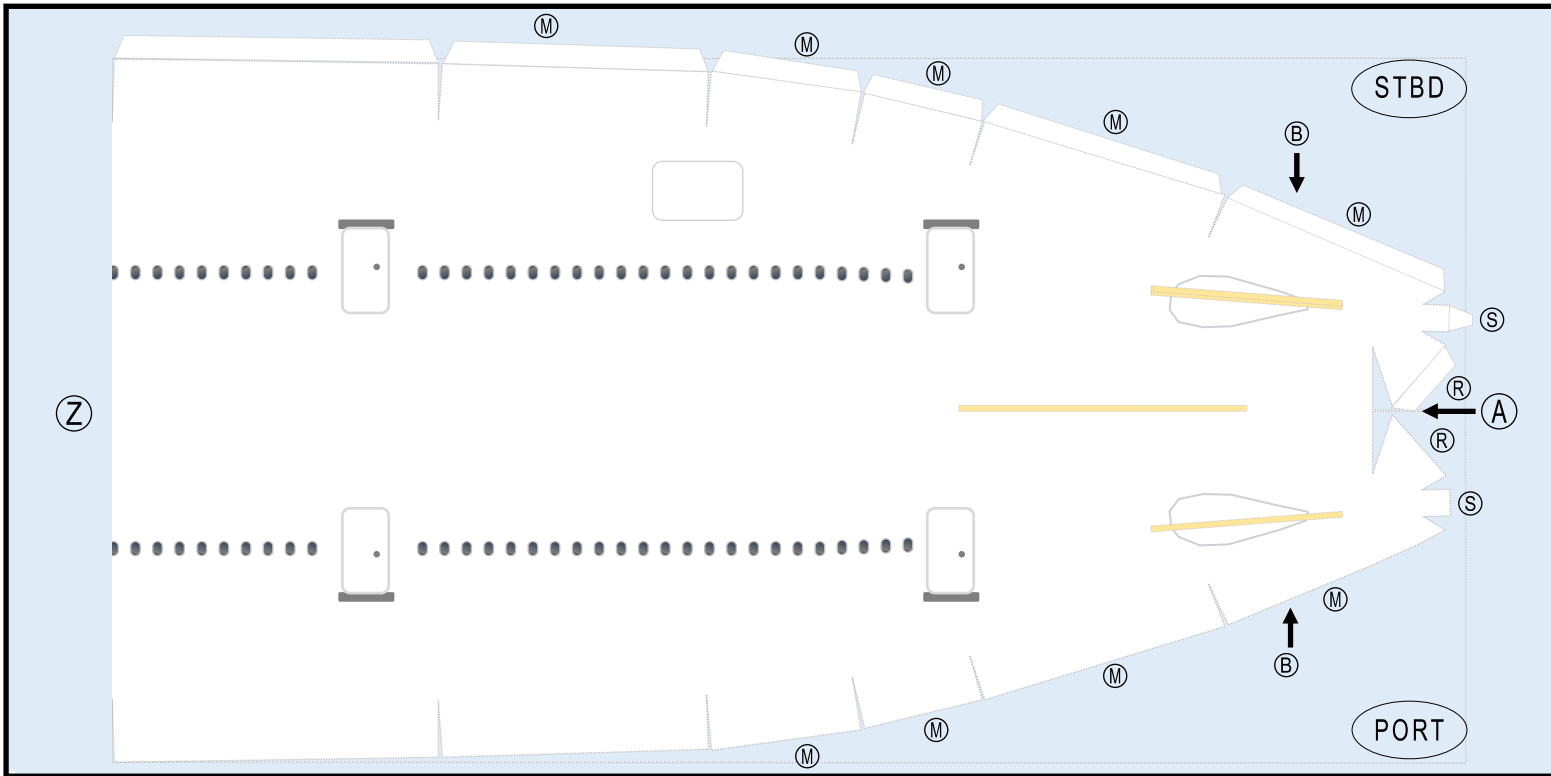

AIRBUS A340-600 / TEMPLATE

9GAIB21D27

Paper-based scale model design system Copyright © 2021 – Airigami / Airline designs and logos are reproduced for Fair Use educational and informational purposes. USE OF THIS TEMPLATE FOR FINANCIAL GAIN IS PROHIBITED.