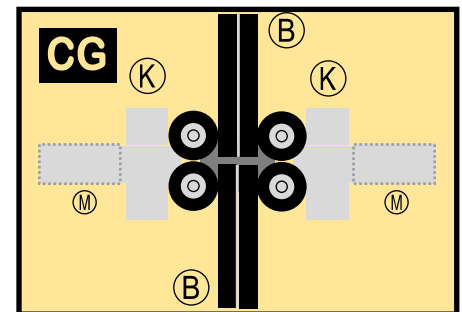

AIRBUS A340-600 / TEMPLATE

9GAIB21D27

Paper-based scale model design system Copyright © 2021 – Airigami / Airline designs and logos are reproduced for Fair Use educational and informational purposes. USE OF THIS TEMPLATE FOR FINANCIAL GAIN IS PROHIBITED.