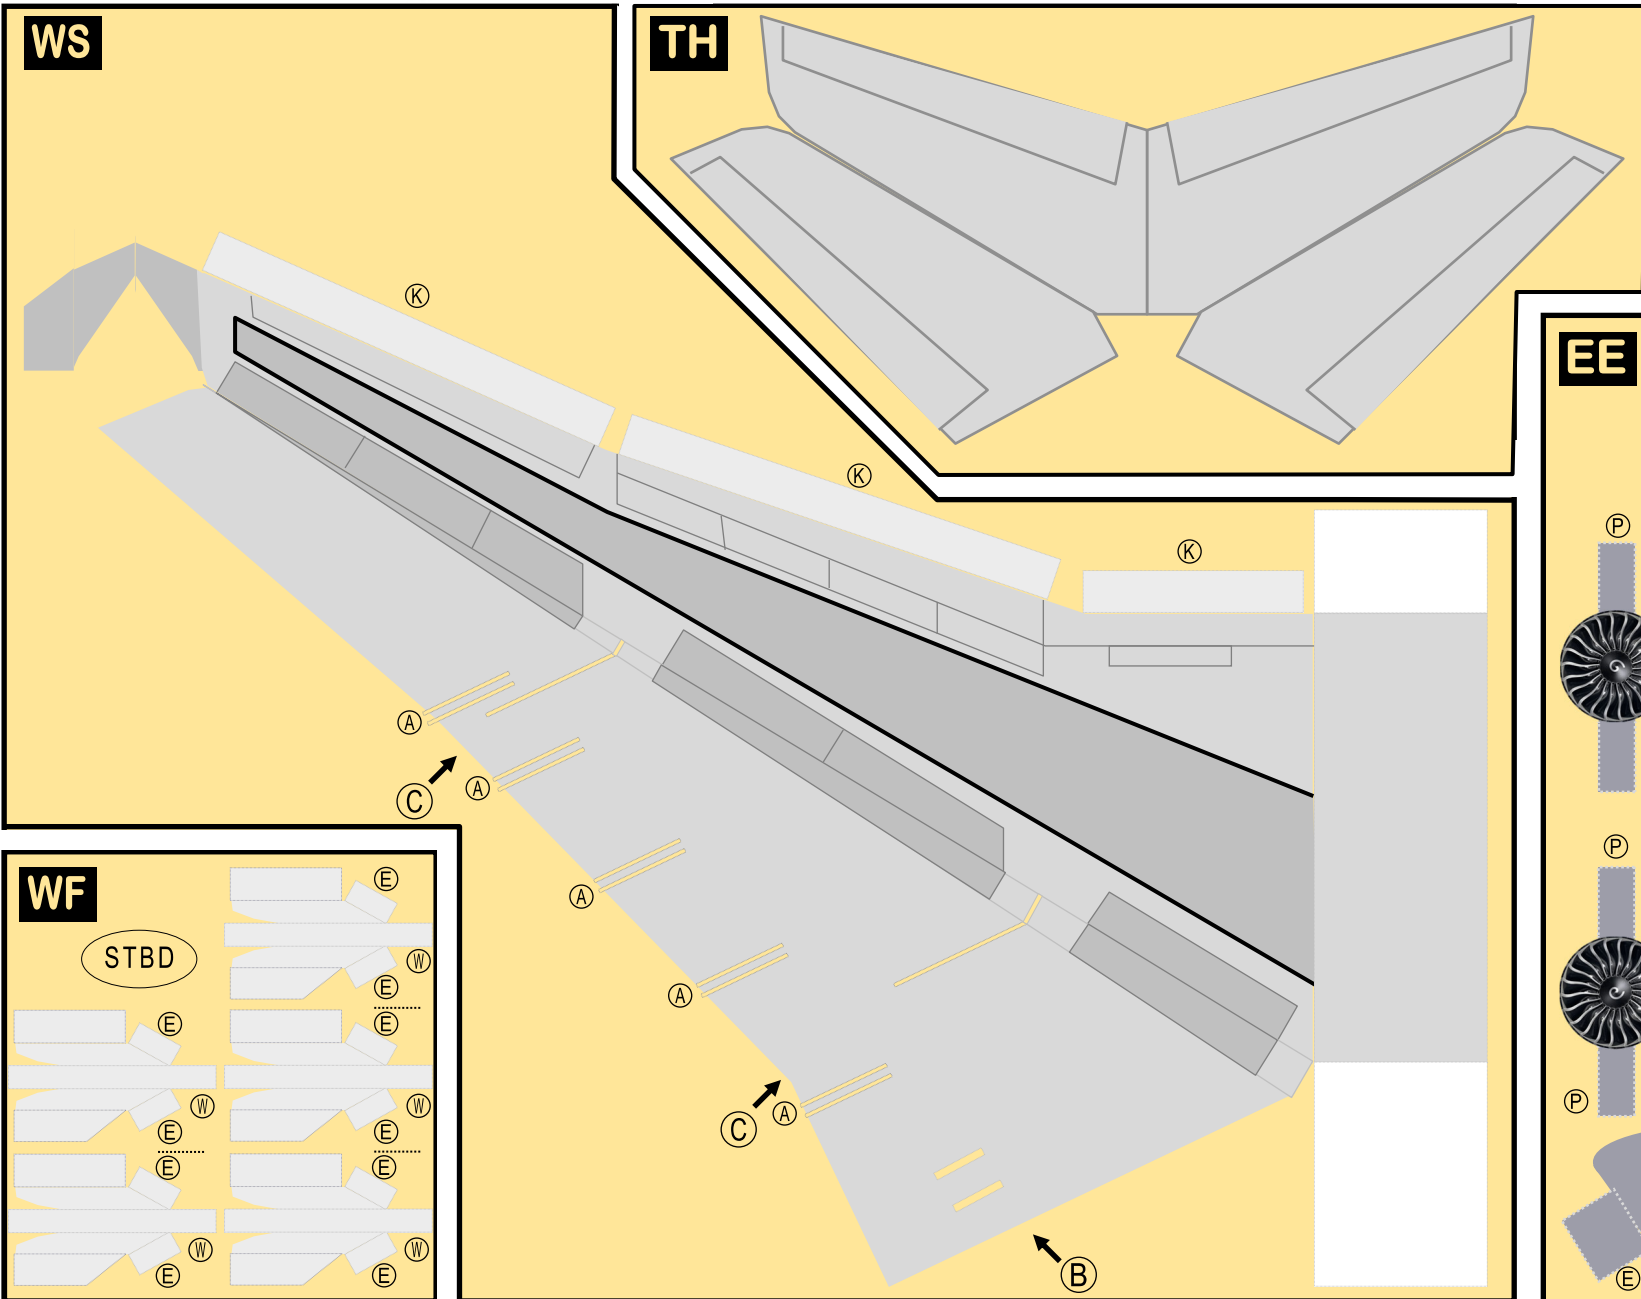

AIRBUS A340-600 / TEMPLATE

9GAIB21D27

Paper-based scale model design system Copyright © 2021 – Airigami / Airline designs and logos are reproduced for Fair Use educational and informational purposes. USE OF THIS TEMPLATE FOR FINANCIAL GAIN IS PROHIBITED.