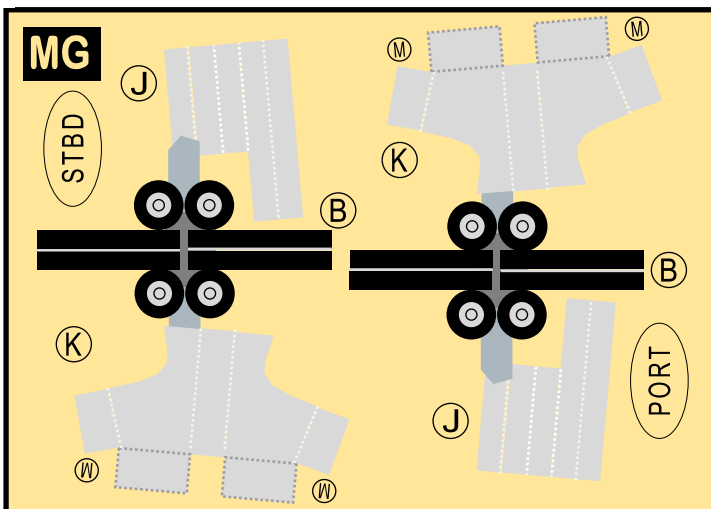

AIRBUS A340-600 / TEMPLATE

9GAIB21D27

Paper-based scale model design system Copyright © 2021 – Airigami / Airline designs and logos are reproduced for Fair Use educational and informational purposes. USE OF THIS TEMPLATE FOR FINANCIAL GAIN IS PROHIBITED.