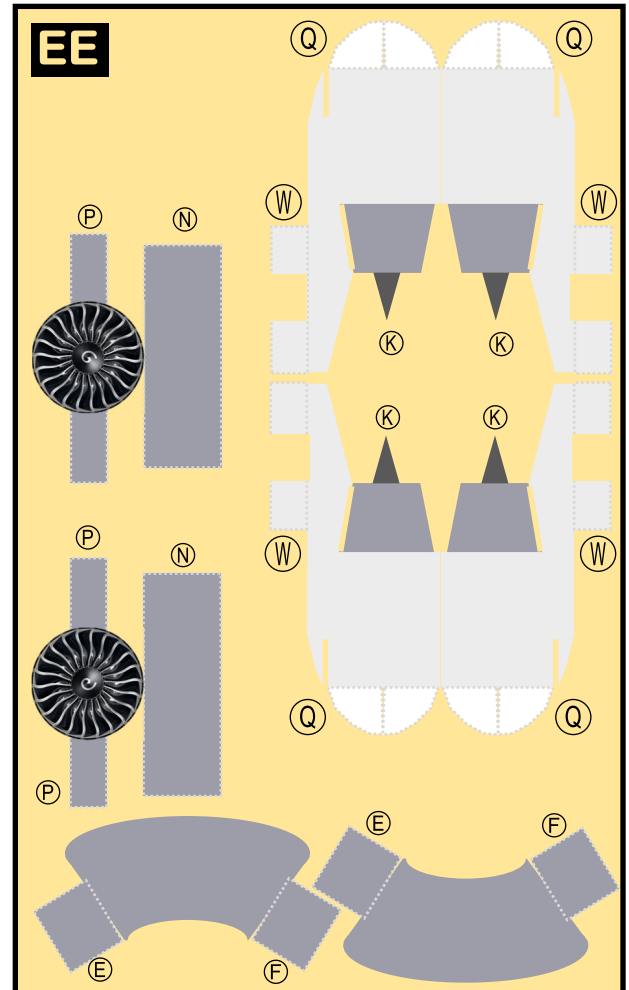

AIRBUS A340-600 / TEMPLATE

9GAIB21D27

Paper-based scale model design system Copyright © 2021 – Airigami / Airline designs and logos are reproduced for Fair Use educational and informational purposes. USE OF THIS TEMPLATE FOR FINANCIAL GAIN IS PROHIBITED.