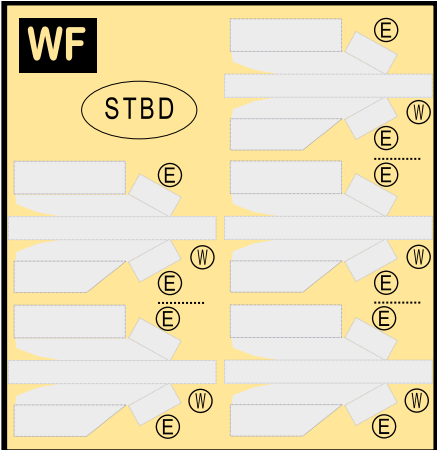

AIRBUS A340-600 / TEMPLATE

9GAIB21D27

Paper-based scale model design system Copyright © 2021 – Airigami / Airline designs and logos are reproduced for Fair Use educational and informational purposes. USE OF THIS TEMPLATE FOR FINANCIAL GAIN IS PROHIBITED.