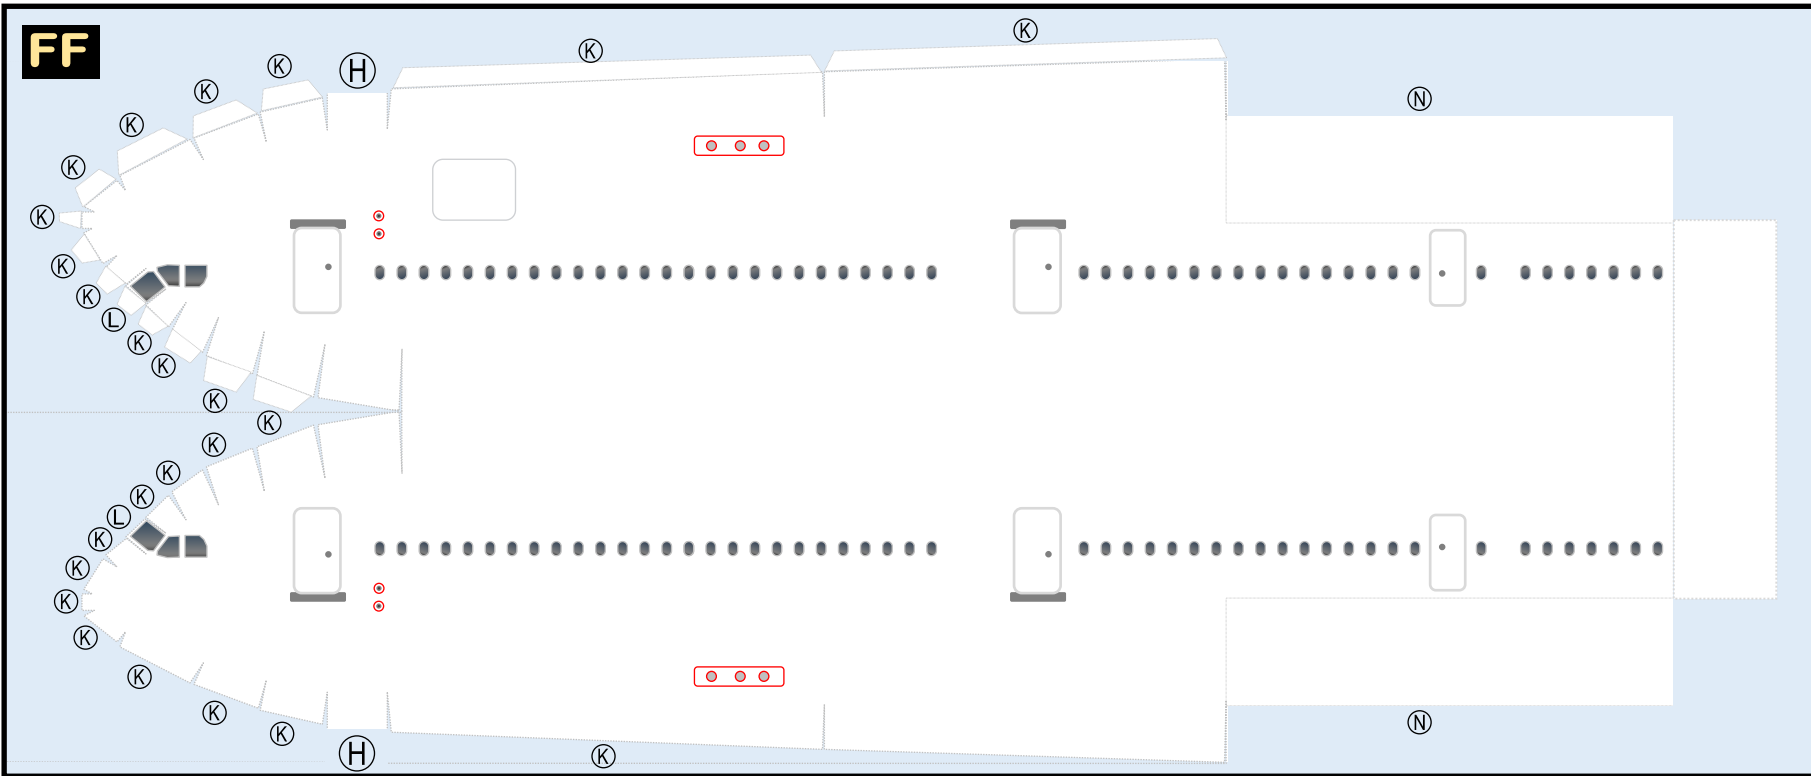

AIRBUS A340-600 / TEMPLATE

9GAIB21D27

Paper-based scale model design system Copyright © 2021 – Airigami / Airline designs and logos are reproduced for Fair Use educational and informational purposes. USE OF THIS TEMPLATE FOR FINANCIAL GAIN IS PROHIBITED.