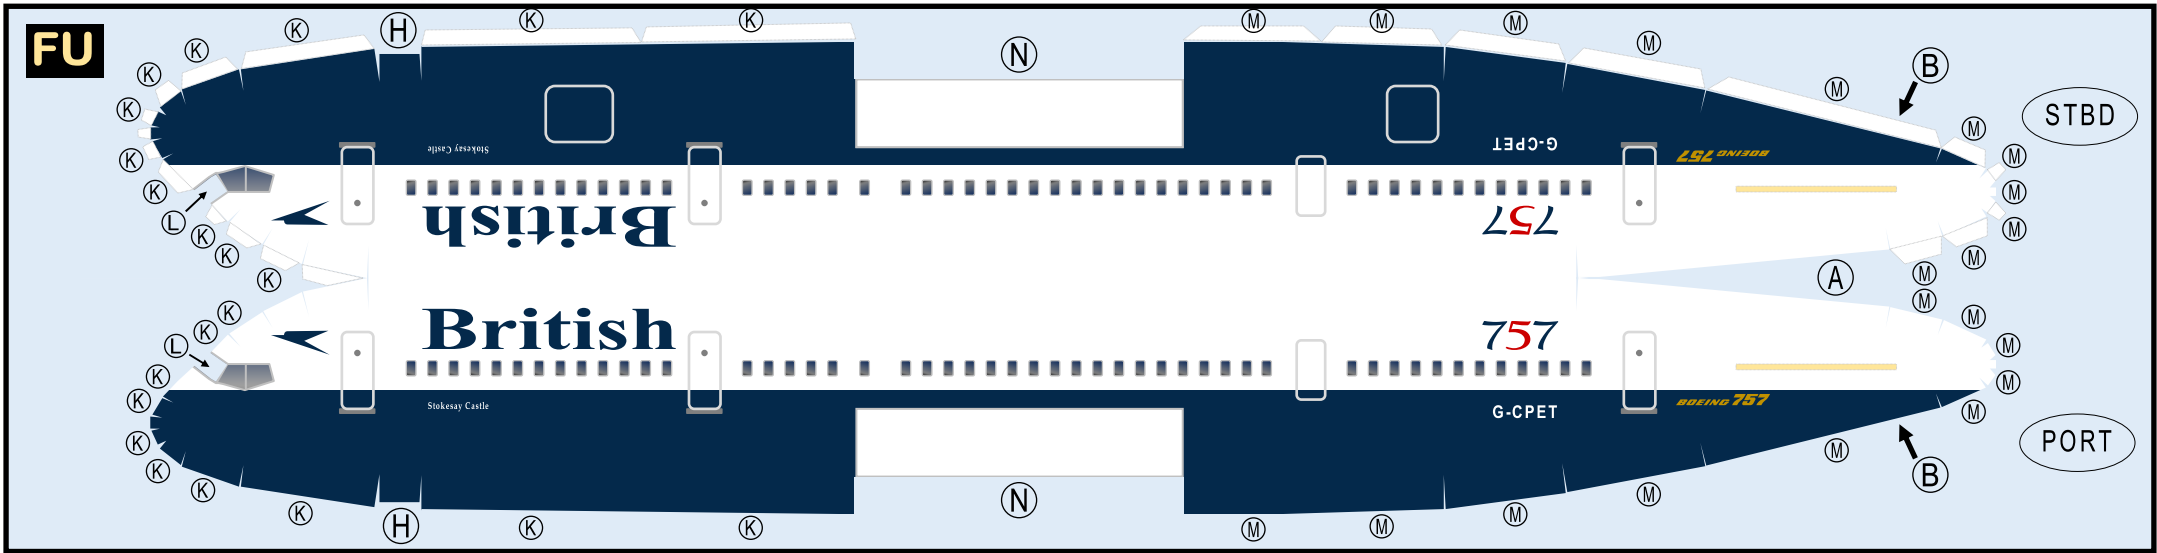

Paper-based scale model design system Copyright © 2021 – Airigami / Airline designs and logos are reproduced for Fair Use educational and informational purposes. USE OF THIS TEMPLATE FOR FINANCIAL GAIN IS PROHIBITED.