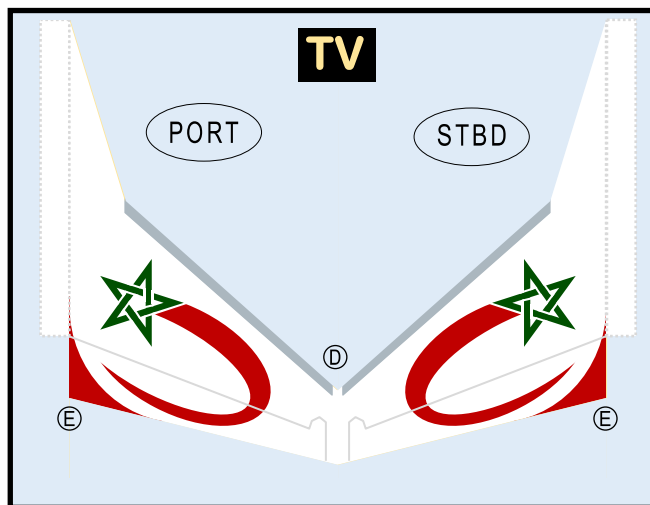

### Parts included in this package:

FU	Fuselage	Page 2
WB	Wing Box	Page 2
TV	Vertical Stabilizer	Page 2
TH	Horizontal Stabilizer	Page 2
NG	Nose Landing Gear	Page 2
WG2	Wing, Underside, Port	Page 3
WG3	Wing, Underside, Starboard	Page 3
WG1	Wing, Upper	Page 3
WF	Wing Fairings	Page 3
EI	Engine Interiors	Page 3
EC	Engine Cowlings	Page 3
MG	Main Landing Gear	Page 3

airigami 

**BL** Use this area for ballast (see Instruction Manual for more guidance)