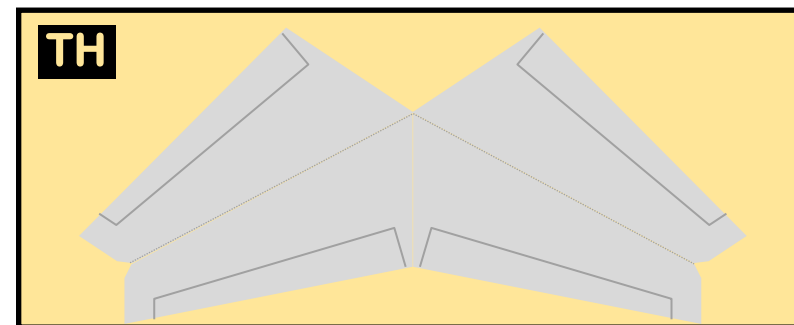

BL Use this area for ballast (see Instruction Manual for more guidance)