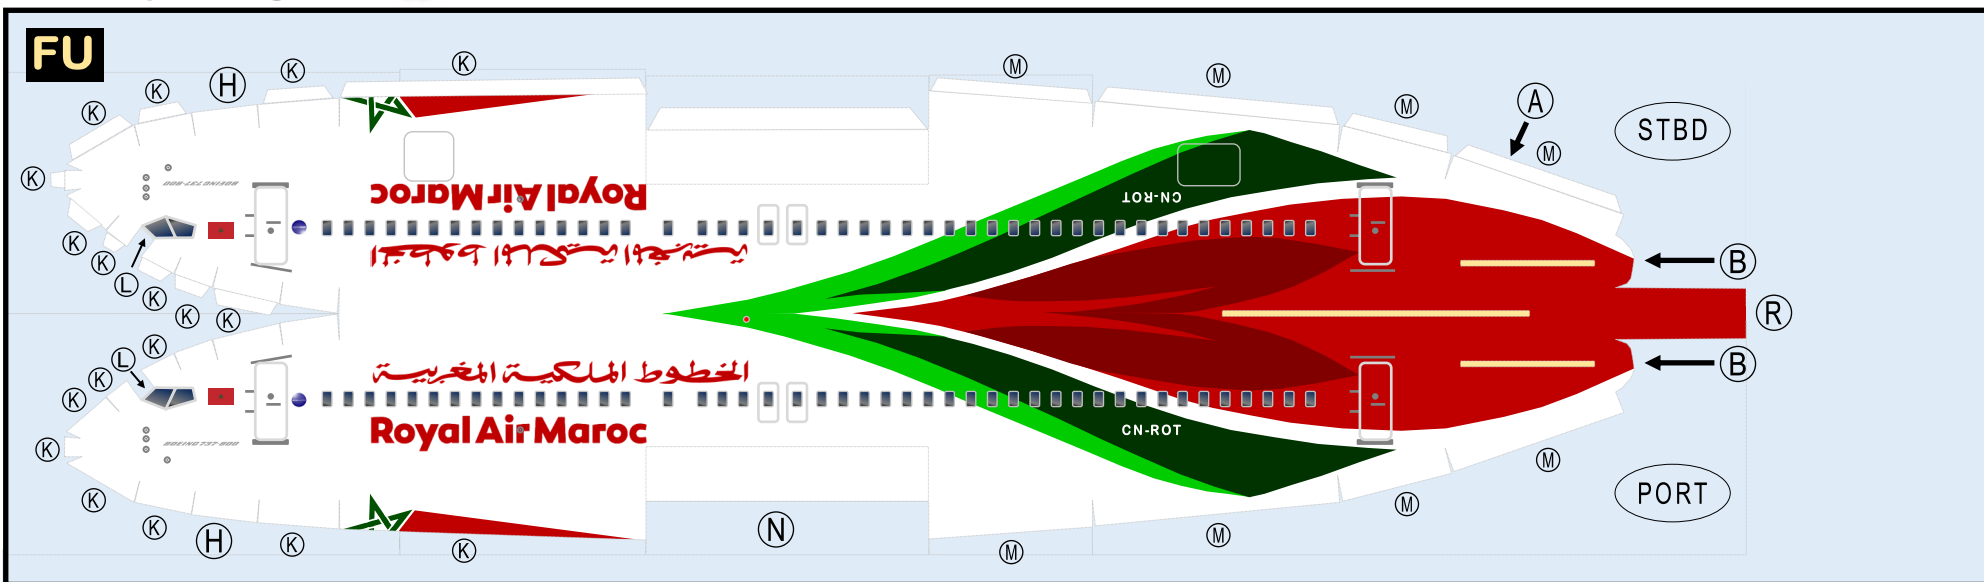

### Parts included in this package:

FU	Fuselage	Page 2
WB	Wing Box	Page 2
TV	Vertical Stabilizer	Page 2
TH	Horizontal Stabilizer	Page 2
NG	Nose Landing Gear	Page 2
WG2	Wing, Underside, Port	Page 3
WG3	Wing, Underside, Starboard	Page 3
WG1	Wing, Upper	Page 3
WF	Wing Fairings	Page 3
EI	Engine Interiors	Page 3
EC	Engine Cowlings	Page 3
MG	Main Landing Gear	Page 3

airigami 

**BL** Use this area for ballast (see Instruction Manual for more guidance)