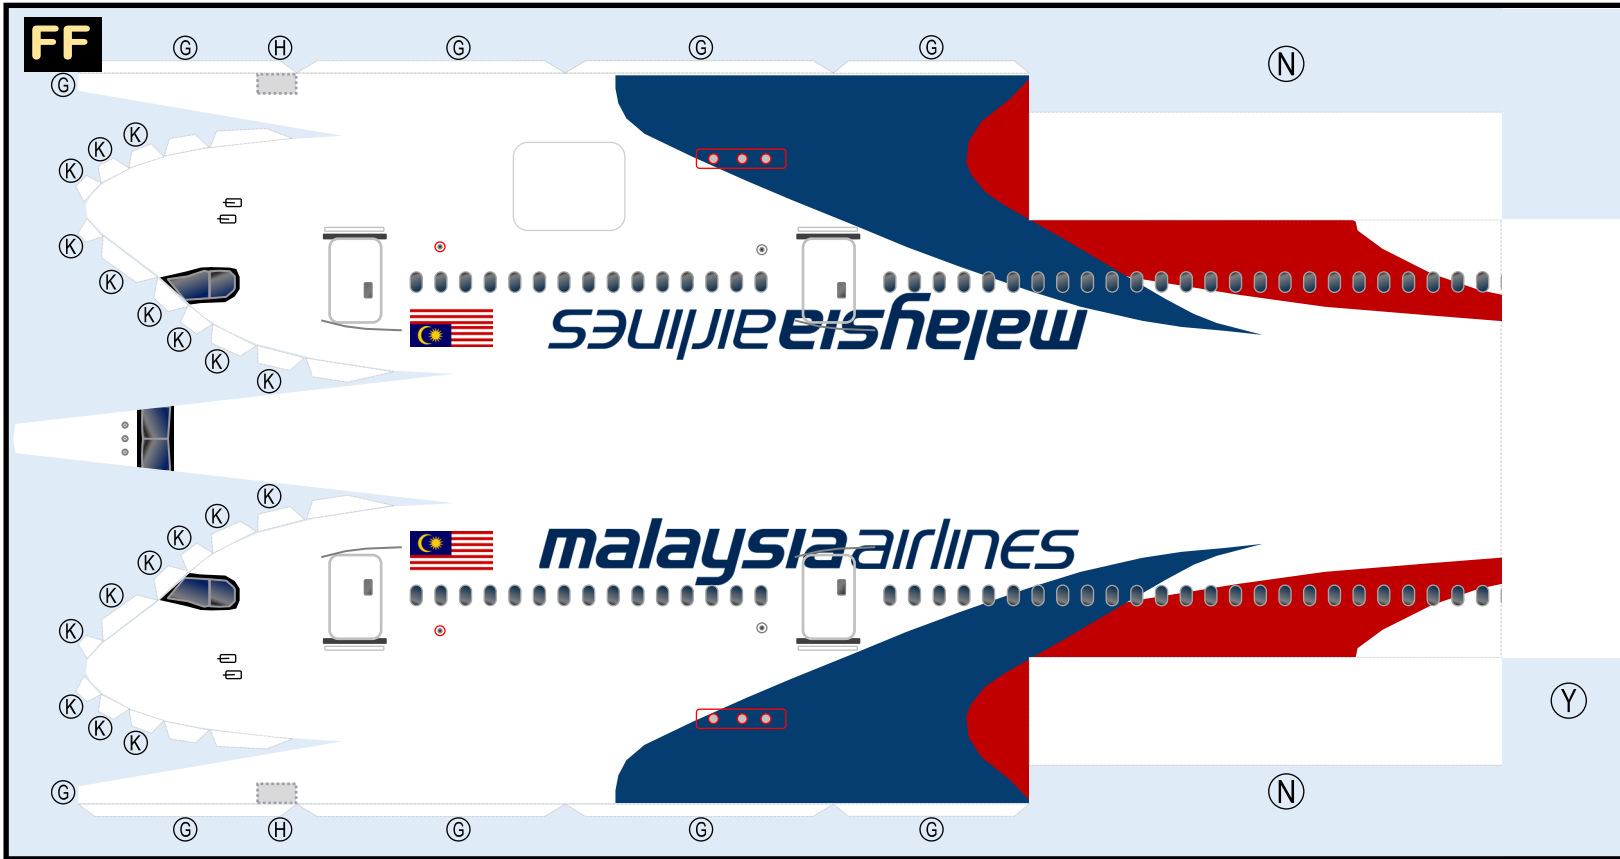

Paper-based scale model design system Copyright © 2020 – Airigami / Airline designs and logos are reproduced for Fair Use educational and informational purposes. USE OF THIS TEMPLATE FOR FINANCIAL GAIN IS PROHIBITED.