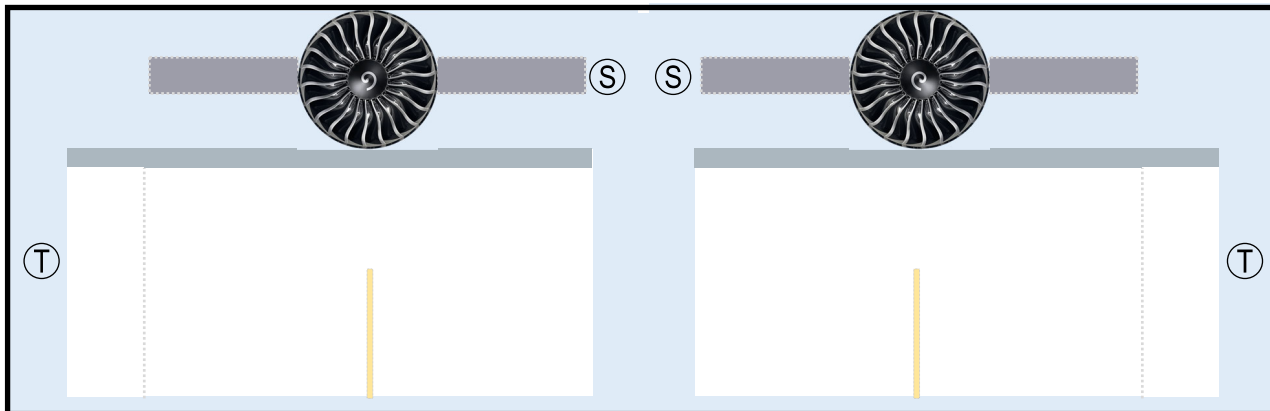

Paper-based scale model design system Copyright © 2020 – Airigami / Airline designs and logos are reproduced for Fair Use educational and informational purposes. USE OF THIS TEMPLATE FOR FINANCIAL GAIN IS PROHIBITED.