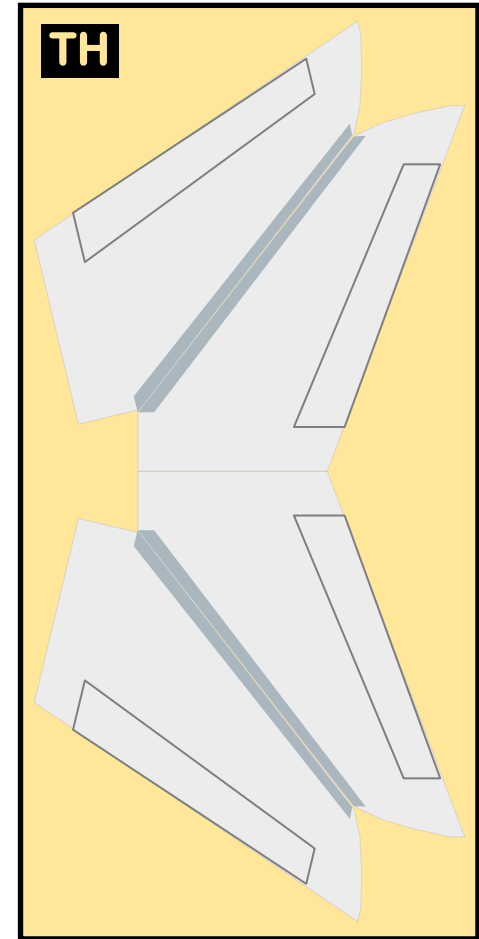

Paper-based scale model design system Copyright © 2020 – Airigami / Airline designs and logos are reproduced for Fair Use educational and informational purposes. USE OF THIS TEMPLATE FOR FINANCIAL GAIN IS PROHIBITED.