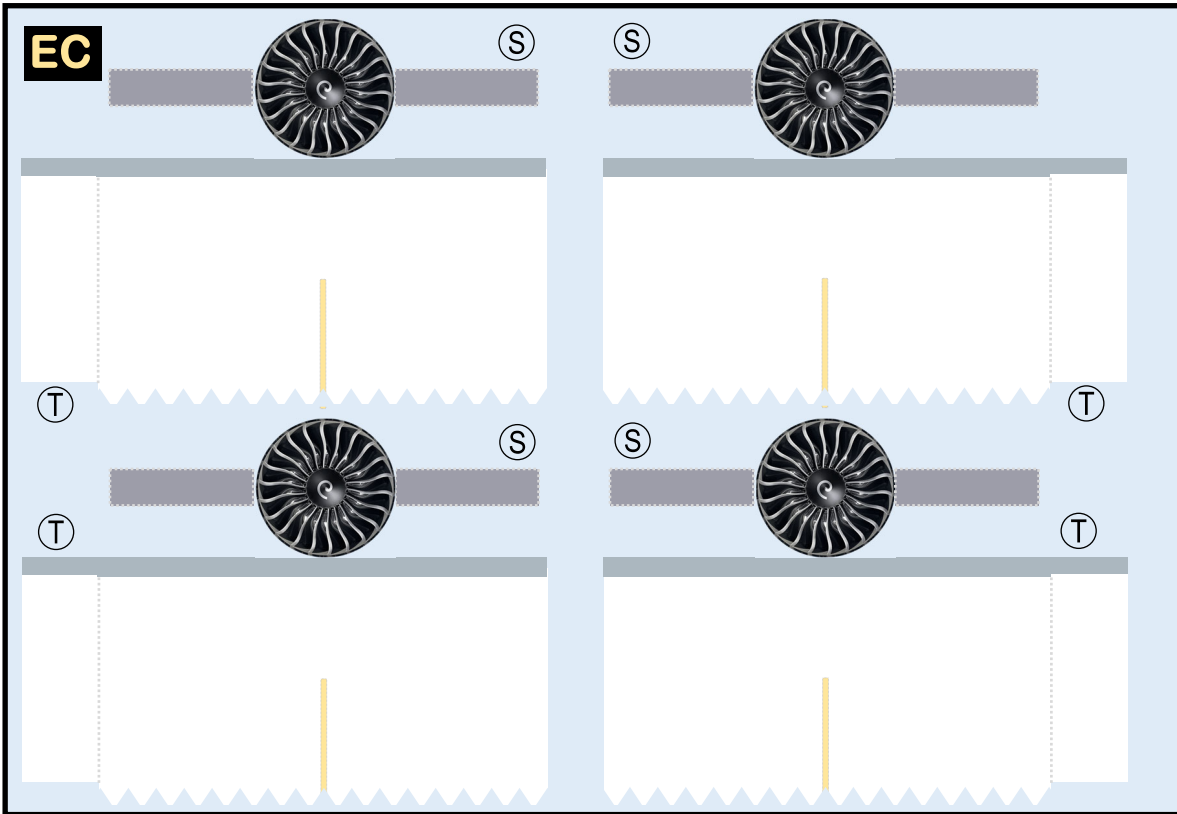

Paper-based scale model design system Copyright © 2020 – Airigami / Airline designs and logos are reproduced for Fair Use educational and informational purposes. USE OF THIS TEMPLATE FOR FINANCIAL GAIN IS PROHIBITED.