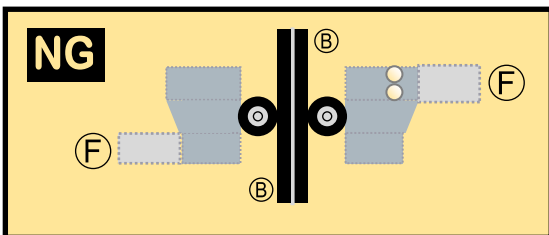

Paper-based scale model design system Copyright © 2020 – Airigami / Airline designs and logos are reproduced for Fair Use educational and informational purposes. USE OF THIS TEMPLATE FOR FINANCIAL GAIN IS PROHIBITED.