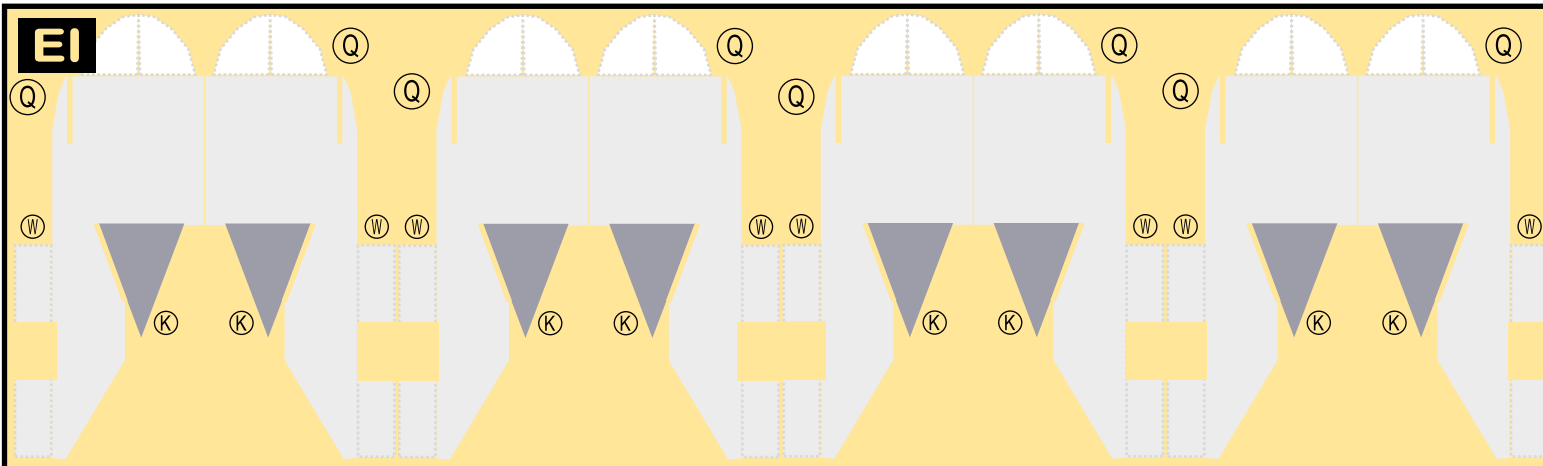

Paper-based scale model design system Copyright © 2020 – Airigami / Airline designs and logos are reproduced for Fair Use educational and informational purposes. USE OF THIS TEMPLATE FOR FINANCIAL GAIN IS PROHIBITED.