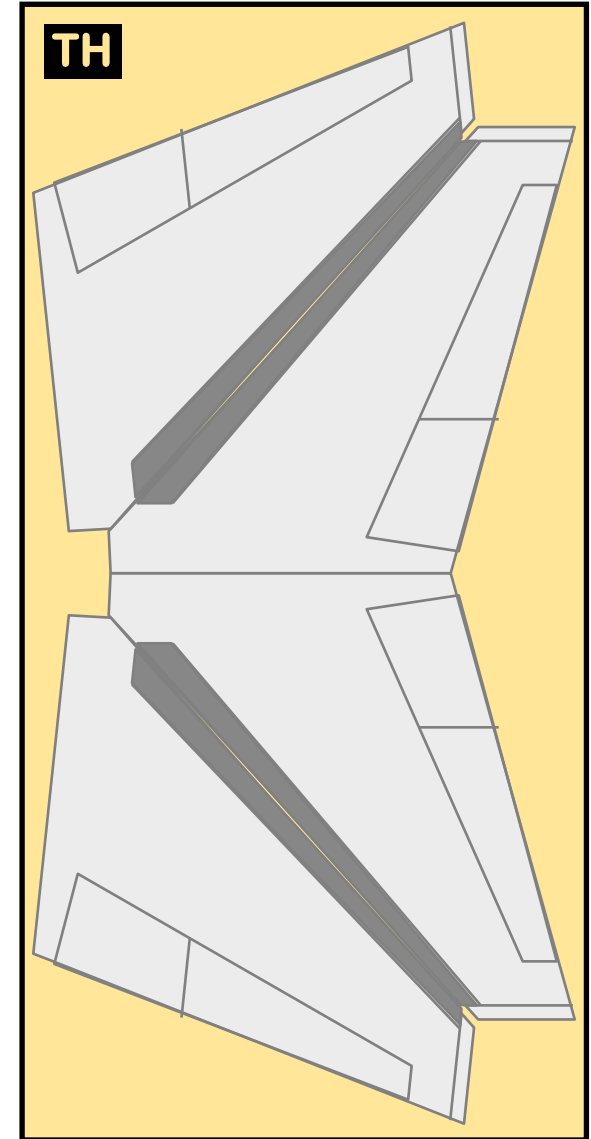

Paper-based scale model design system Copyright © 2020 – Airigami / Airline designs and logos are reproduced for Fair Use educational and informational purposes. USE OF THIS TEMPLATE FOR FINANCIAL GAIN IS PROHIBITED.