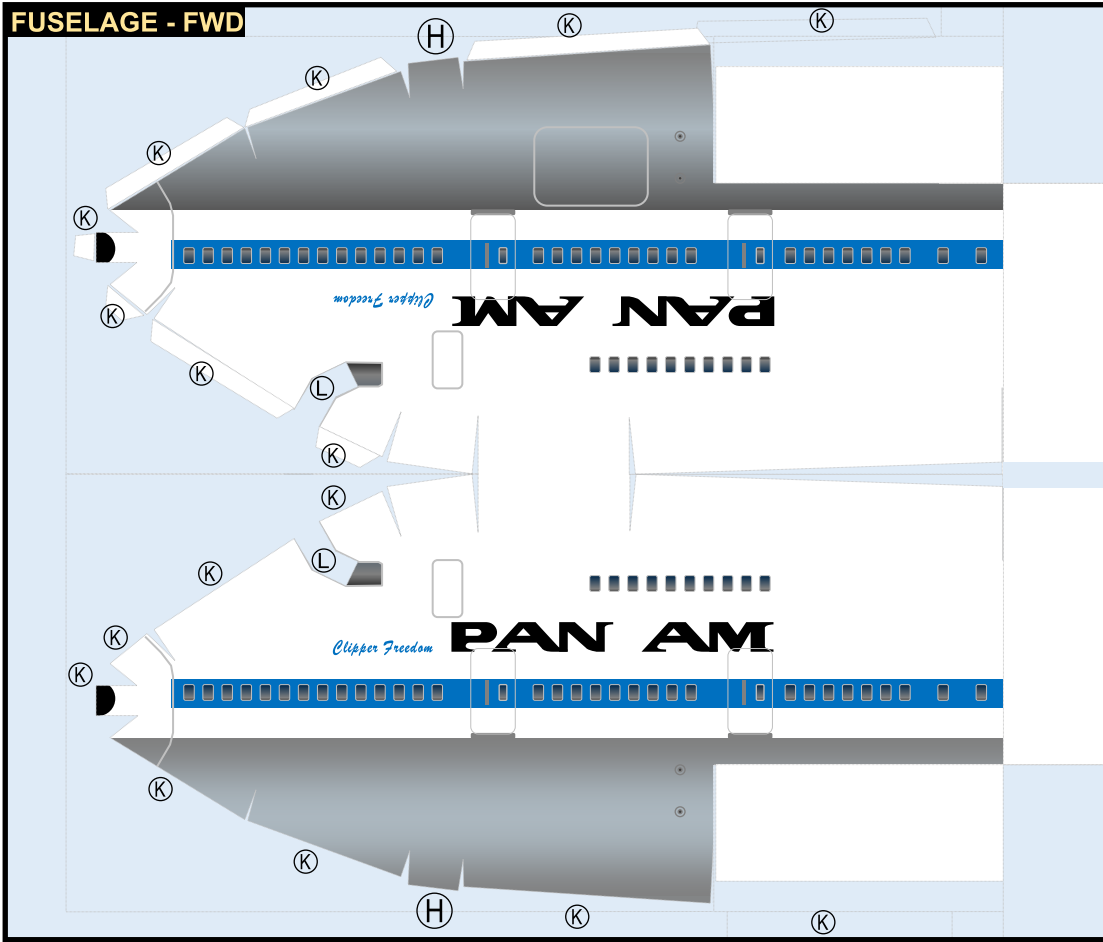

BOEING 747-SP / PAN AM

9GPAA22B13

Paper-based scale model design system Copyright © 2022 – Airigami / Airline designs and logos are reproduced for Fair Use educational and informational purposes. USE OF THIS TEMPLATE FOR FINANCIAL GAIN IS PROHIBITED.