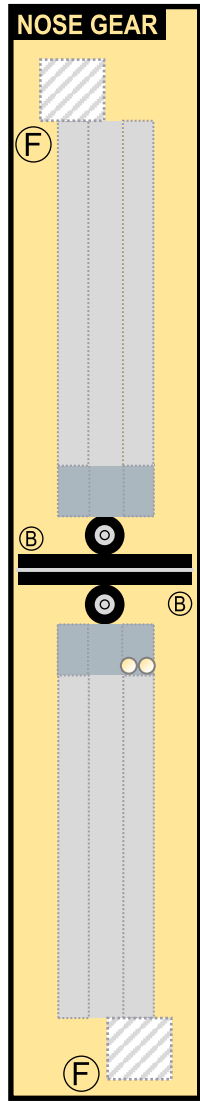

PAN AM

9GPAA22B13

BOEING 747-SP

Parts included in this package:

FF	Fuselage Forward	Page 2	TH	Horizontal Stabilizer	Page 5
FA	Fuselage Aft	Page 3	WS	Wing, Starboard	Page 6
TV	Vertical Stabilizer	Page 4	GS	Main Landing Gear Strut	Page 6
WB	Wing Box	Page 4	CK	Cockpit Windows	Page 6
MG	Main Landing Gear	Page 4	WP	Wing, Port	Page 7
WS	Wing Struts	Page 4	WF	Wing Fairings	Page 7
EC	Engine Cowlings	Page 5			
EE	Engine Exhausts	Page 5			
EI	Engine Interiors	Page 5			
NG	Nose Landing Gear	Page 5			

For best results, we recommend that this package be printed on the following paper stocks:
Pages 2-7 Model Glossy 80lbs

This is a genuine, official Airigami design. This design is provided free-of-charge - you should never, ever pay for this design. However, we strongly urge you to consider donating to Airigami at www.papieravion.org. Airigami was established so that the joy of airline modeling can be available to everybody. Please consider making a donation of \$5, \$20, \$50 or whatever you can to help keep Airigami alive and, best of all, free.

INSTRUCTIONS

For instructions on how to build this model, refer to manual **INSTRUCTIONS 4A**

Paper-based scale model design system Copyright © 2001-2022 - James Messner / Airigami.
Airline designs and logos are reproduced for Fair Use educational and informational purposes.
All logos and designs remain the property of their respective copyright and trademark owners.

BOEING 747-SP / PAN AM

9GPAA22B13

Paper-based scale model design system Copyright © 2022 – Airigami / Airline designs and logos are reproduced for Fair Use educational and informational purposes. USE OF THIS TEMPLATE FOR FINANCIAL GAIN IS PROHIBITED.