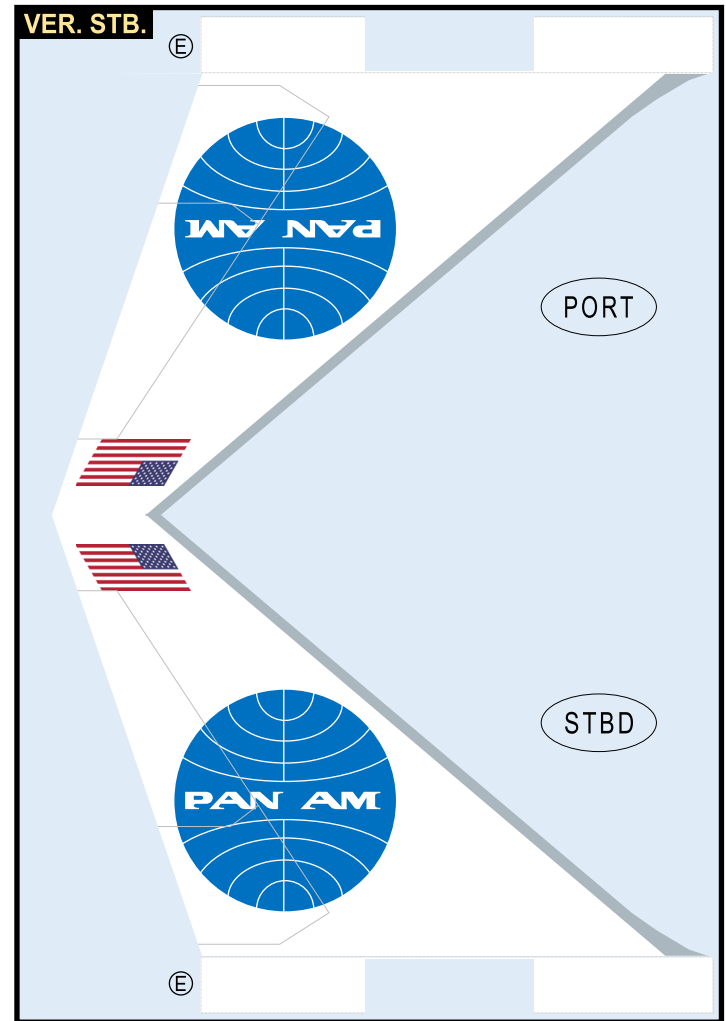

PAN AM

9GPAA22B13

BOEING 747-SP

Parts included in this package:

FF	Fuselage Forward	Page 2	TH	Horizontal Stabilizer	Page 5
FA	Fuselage Aft	Page 3	WS	Wing, Starboard	Page 6
TV	Vertical Stabilizer	Page 4	GS	Main Landing Gear Strut	Page 6
WB	Wing Box	Page 4	CK	Cockpit Windows	Page 6
MG	Main Landing Gear	Page 4	WP	Wing, Port	Page 7
WS	Wing Struts	Page 4	WF	Wing Fairings	Page 7
EC	Engine Cowlings	Page 5			
EE	Engine Exhausts	Page 5			
EI	Engine Interiors	Page 5			
NG	Nose Landing Gear	Page 5			

BOEING 747-SP / PAN AM

9GPAA22B13

Paper-based scale model design system Copyright © 2022 – Airigami / Airline designs and logos are reproduced for Fair Use educational and informational purposes. USE OF THIS TEMPLATE FOR FINANCIAL GAIN IS PROHIBITED.

ENGINE COWLING

TURBINES

ENGINE INTERIOR

VER. STB.

WING - STBD

WING - PORT

WING FAIRING