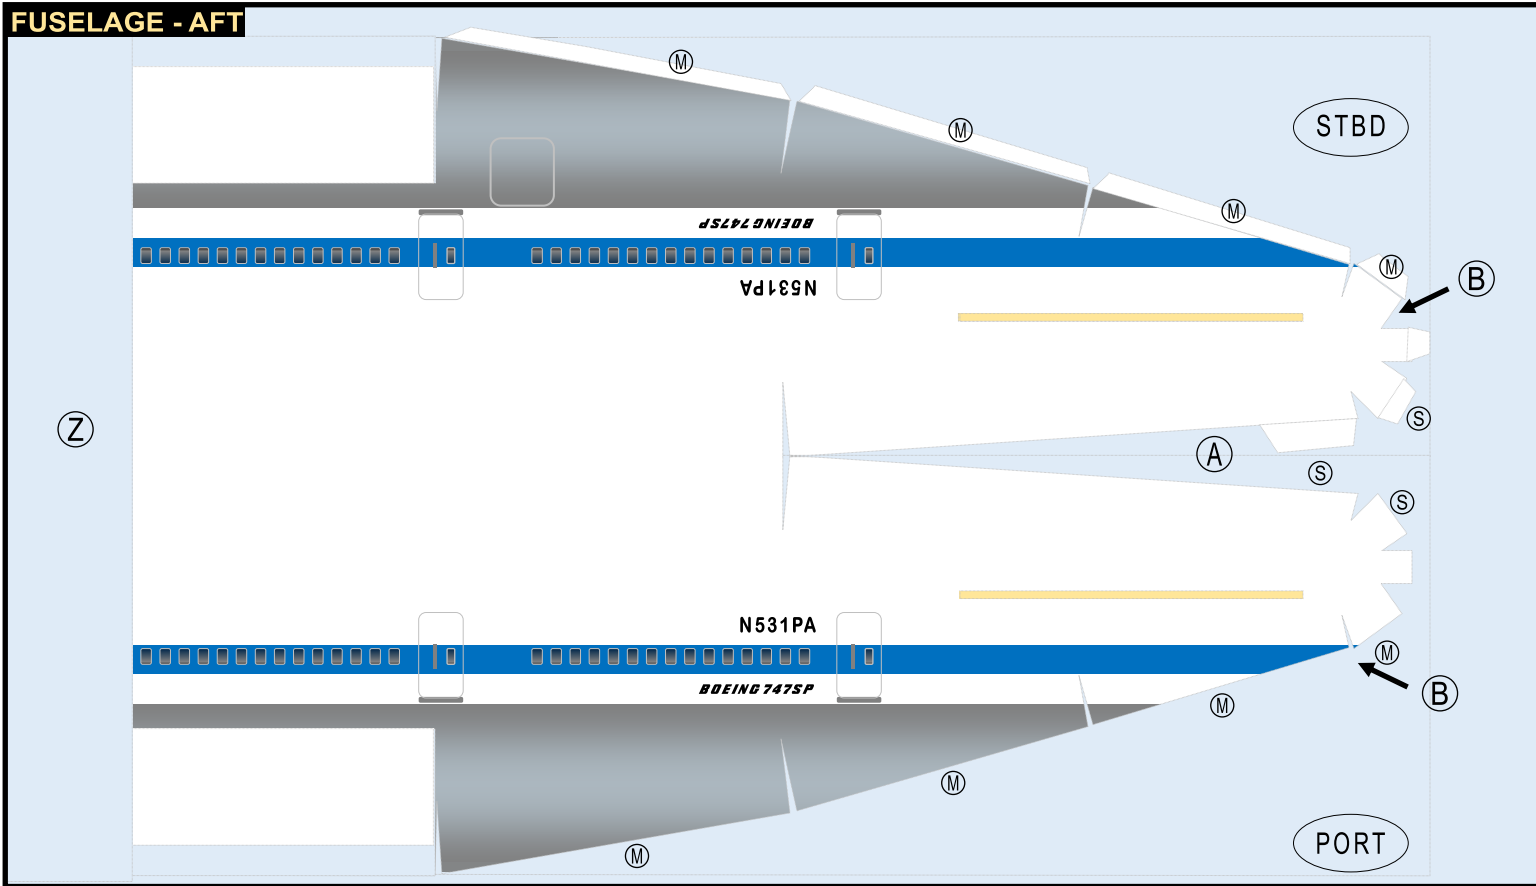

BOEING 747-SP / PAN AM

9GPAA22B13

Paper-based scale model design system Copyright © 2022 – Airigami / Airline designs and logos are reproduced for Fair Use educational and informational purposes. USE OF THIS TEMPLATE FOR FINANCIAL GAIN IS PROHIBITED.