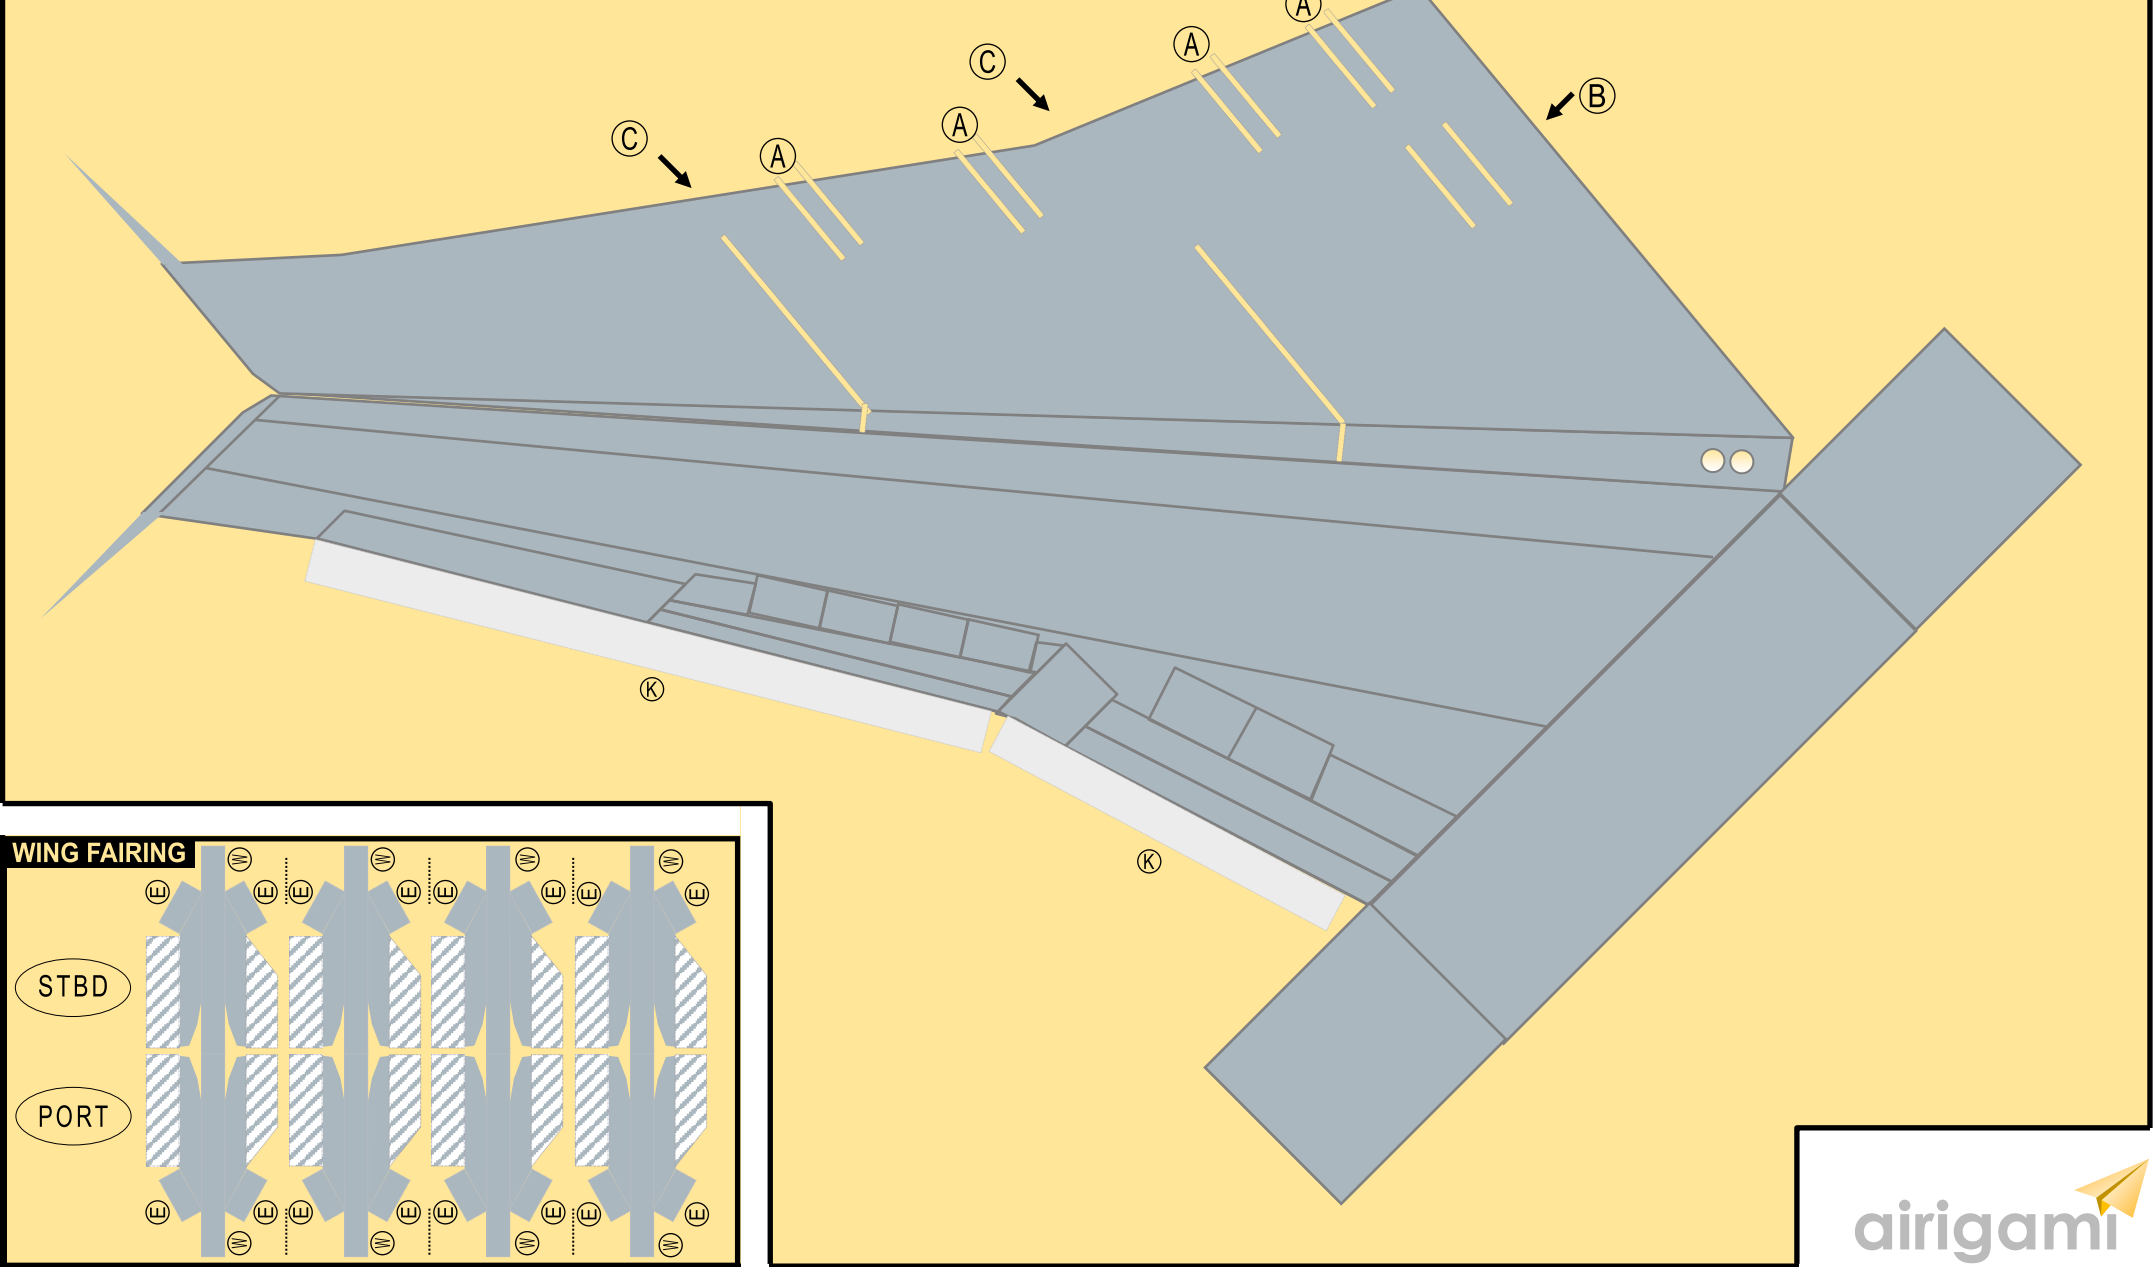

PAN AM

9GPAA22B13

BOEING 747-SP

Parts included in this package:

FF	Fuselage Forward	Page 2	TH	Horizontal Stabilizer	Page 5
FA	Fuselage Aft	Page 3	WS	Wing, Starboard	Page 6
TV	Vertical Stabilizer	Page 4	GS	Main Landing Gear Strut	Page 6
WB	Wing Box	Page 4	CK	Cockpit Windows	Page 6
MG	Main Landing Gear	Page 4	WP	Wing, Port	Page 7
WS	Wing Struts	Page 4	WF	Wing Fairings	Page 7
EC	Engine Cowlings	Page 5			
EE	Engine Exhausts	Page 5			
EI	Engine Interiors	Page 5			
NG	Nose Landing Gear	Page 5			

ENGINE COWLING

TURBINES

ENGINE INTERIOR

VER. STB.

WING - STBD

WING - PORT

WING FAIRING