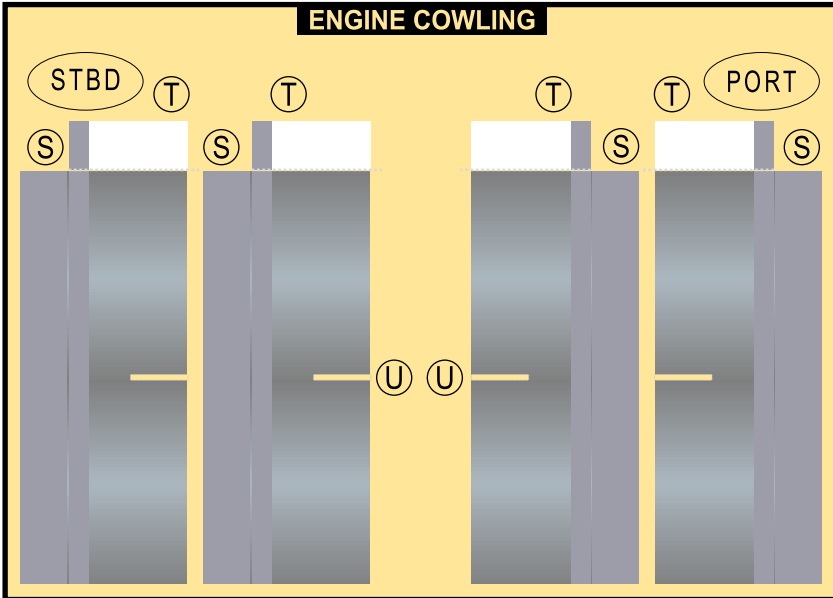

PAN AM

9GPAA22B13

BOEING 747-SP

Parts included in this package:

FF	Fuselage Forward	Page 2	TH	Horizontal Stabilizer	Page 5
FA	Fuselage Aft	Page 3	WS	Wing, Starboard	Page 6
TV	Vertical Stabilizer	Page 4	GS	Main Landing Gear Strut	Page 6
WB	Wing Box	Page 4	CK	Cockpit Windows	Page 6
MG	Main Landing Gear	Page 4	WP	Wing, Port	Page 7
WS	Wing Struts	Page 4	WF	Wing Fairings	Page 7
EC	Engine Cowlings	Page 5			
EE	Engine Exhausts	Page 5			
EI	Engine Interiors	Page 5			
NG	Nose Landing Gear	Page 5			

BOEING 747-SP / PAN AM

9GPAA22B13

Paper-based scale model design system Copyright © 2022 – Airigami / Airline designs and logos are reproduced for Fair Use educational and informational purposes. USE OF THIS TEMPLATE FOR FINANCIAL GAIN IS PROHIBITED.

ENGINE COWLING

TURBINES

ENGINE INTERIOR

VER. STB.

WING - STBD

WING - PORT

WING FAIRING