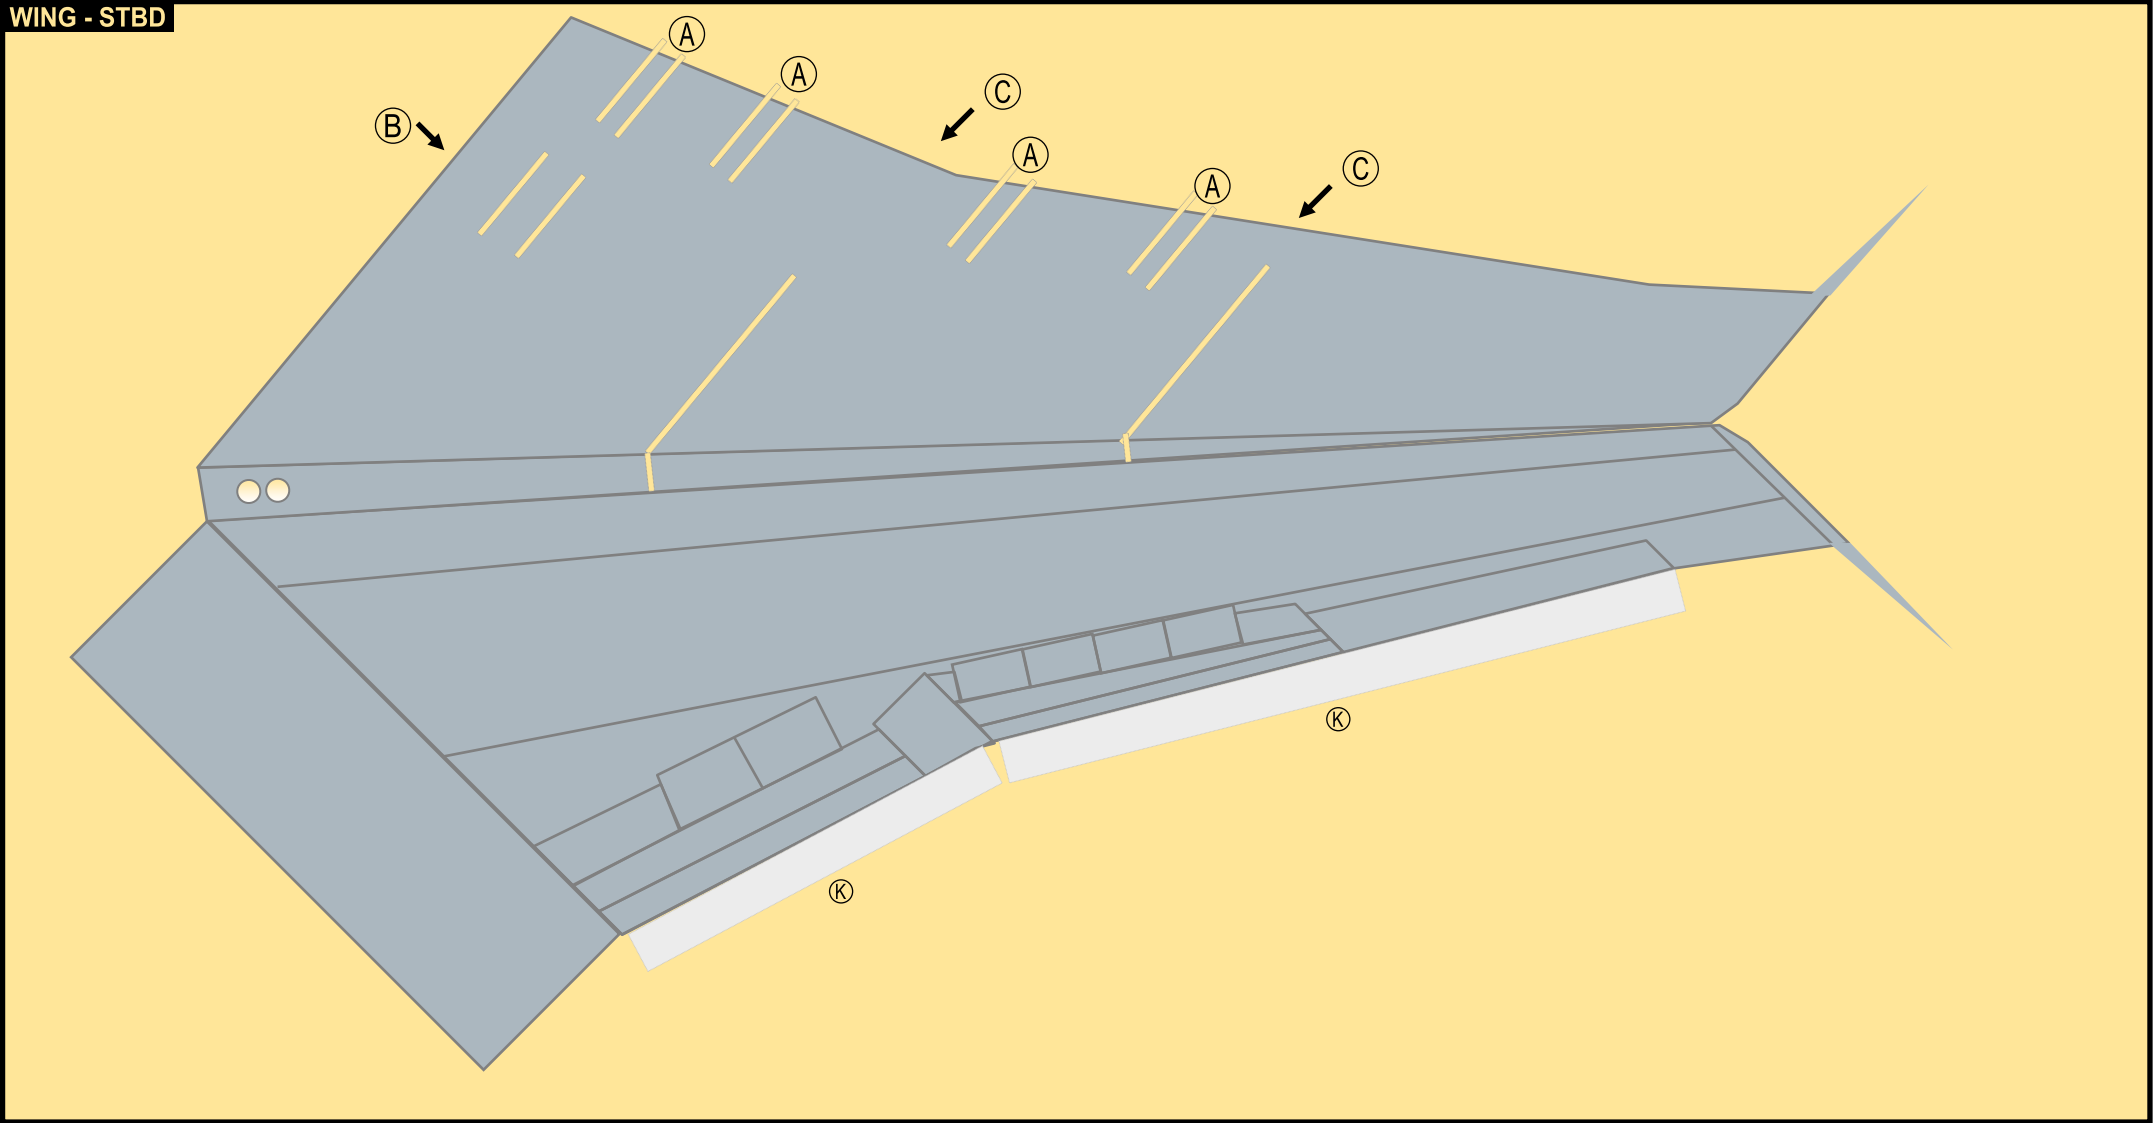

PAN AM

9GPAA22B13

BOEING 747-SP

Parts included in this package:

FF	Fuselage Forward	Page 2	TH	Horizontal Stabilizer	Page 5
FA	Fuselage Aft	Page 3	WS	Wing, Starboard	Page 6
TV	Vertical Stabilizer	Page 4	GS	Main Landing Gear Strut	Page 6
WB	Wing Box	Page 4	CK	Cockpit Windows	Page 6
MG	Main Landing Gear	Page 4	WP	Wing, Port	Page 7
WS	Wing Struts	Page 4	WF	Wing Fairings	Page 7
EC	Engine Cowlings	Page 5			
EE	Engine Exhausts	Page 5			
EI	Engine Interiors	Page 5			
NG	Nose Landing Gear	Page 5			

ENGINE COWLING

TURBINES

ENGINE INTERIOR

VER. STB.

WING - STBD

WING - PORT

WING FAIRING