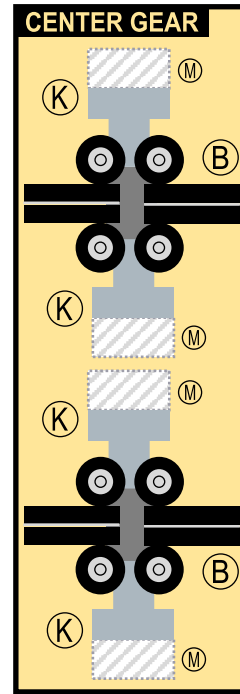

BOEING 747-SP / PAN AM

9GPAA22B13

Paper-based scale model design system Copyright © 2022 – Airigami / Airline designs and logos are reproduced for Fair Use educational and informational purposes. USE OF THIS TEMPLATE FOR FINANCIAL GAIN IS PROHIBITED.