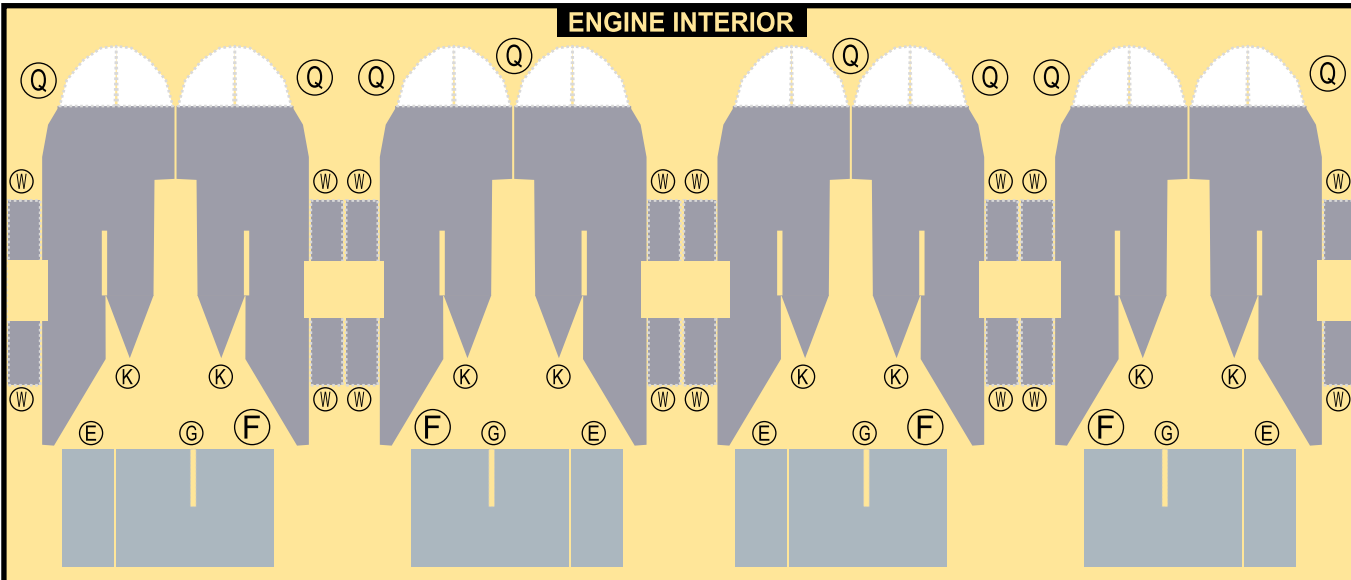

PAN AM

9GPAA22B13

BOEING 747-SP

Parts included in this package:

FF	Fuselage Forward	Page 2	TH	Horizontal Stabilizer	Page 5
FA	Fuselage Aft	Page 3	WS	Wing, Starboard	Page 6
TV	Vertical Stabilizer	Page 4	GS	Main Landing Gear Strut	Page 6
WB	Wing Box	Page 4	CK	Cockpit Windows	Page 6
MG	Main Landing Gear	Page 4	WP	Wing, Port	Page 7
WS	Wing Struts	Page 4	WF	Wing Fairings	Page 7
EC	Engine Cowlings	Page 5			
EE	Engine Exhausts	Page 5			
EI	Engine Interiors	Page 5			
NG	Nose Landing Gear	Page 5			

BOEING 747-SP / PAN AM

9GPAA22B13

Paper-based scale model design system Copyright © 2022 – Airigami / Airline designs and logos are reproduced for Fair Use educational and informational purposes. USE OF THIS TEMPLATE FOR FINANCIAL GAIN IS PROHIBITED.

ENGINE COWLING

TURBINES

ENGINE INTERIOR

VER. STB.

WING - STBD

WING - PORT

WING FAIRING