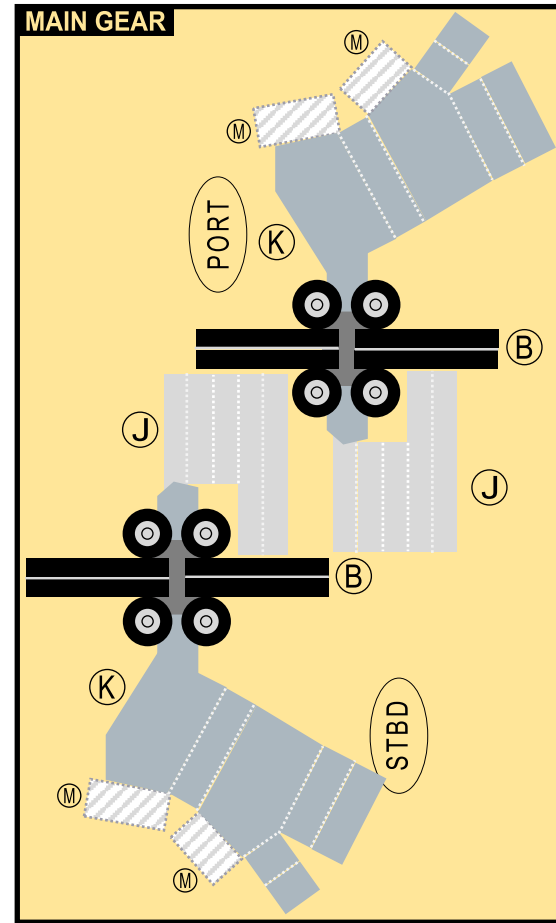

BOEING 747-SP / PAN AM

9GPAA22B13

Paper-based scale model design system Copyright © 2022 – Airigami / Airline designs and logos are reproduced for Fair Use educational and informational purposes. USE OF THIS TEMPLATE FOR FINANCIAL GAIN IS PROHIBITED.