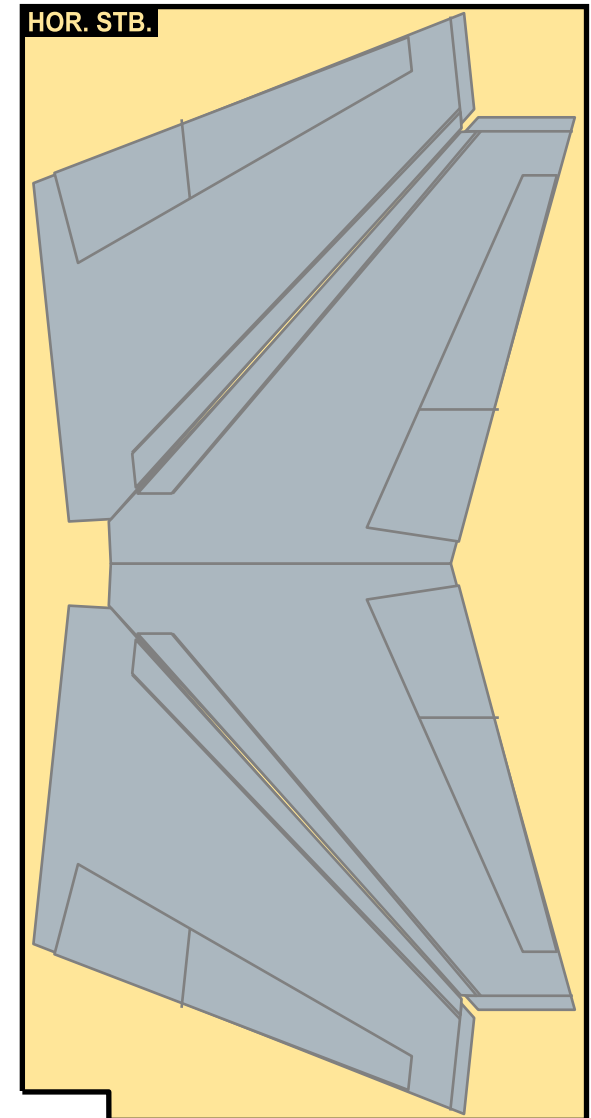

BOEING 747-SP / PAN AM

9GPAA22B13

Paper-based scale model design system Copyright © 2022 – Airigami / Airline designs and logos are reproduced for Fair Use educational and informational purposes. USE OF THIS TEMPLATE FOR FINANCIAL GAIN IS PROHIBITED.