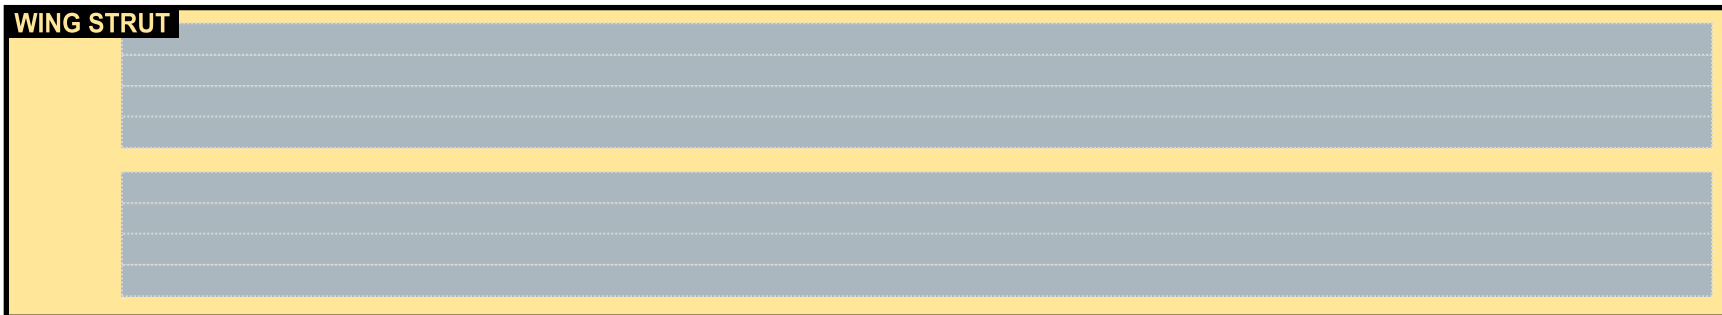

BOEING 747-SP / PAN AM

9GPAA22B13

Paper-based scale model design system Copyright © 2022 – Airigami / Airline designs and logos are reproduced for Fair Use educational and informational purposes. USE OF THIS TEMPLATE FOR FINANCIAL GAIN IS PROHIBITED.