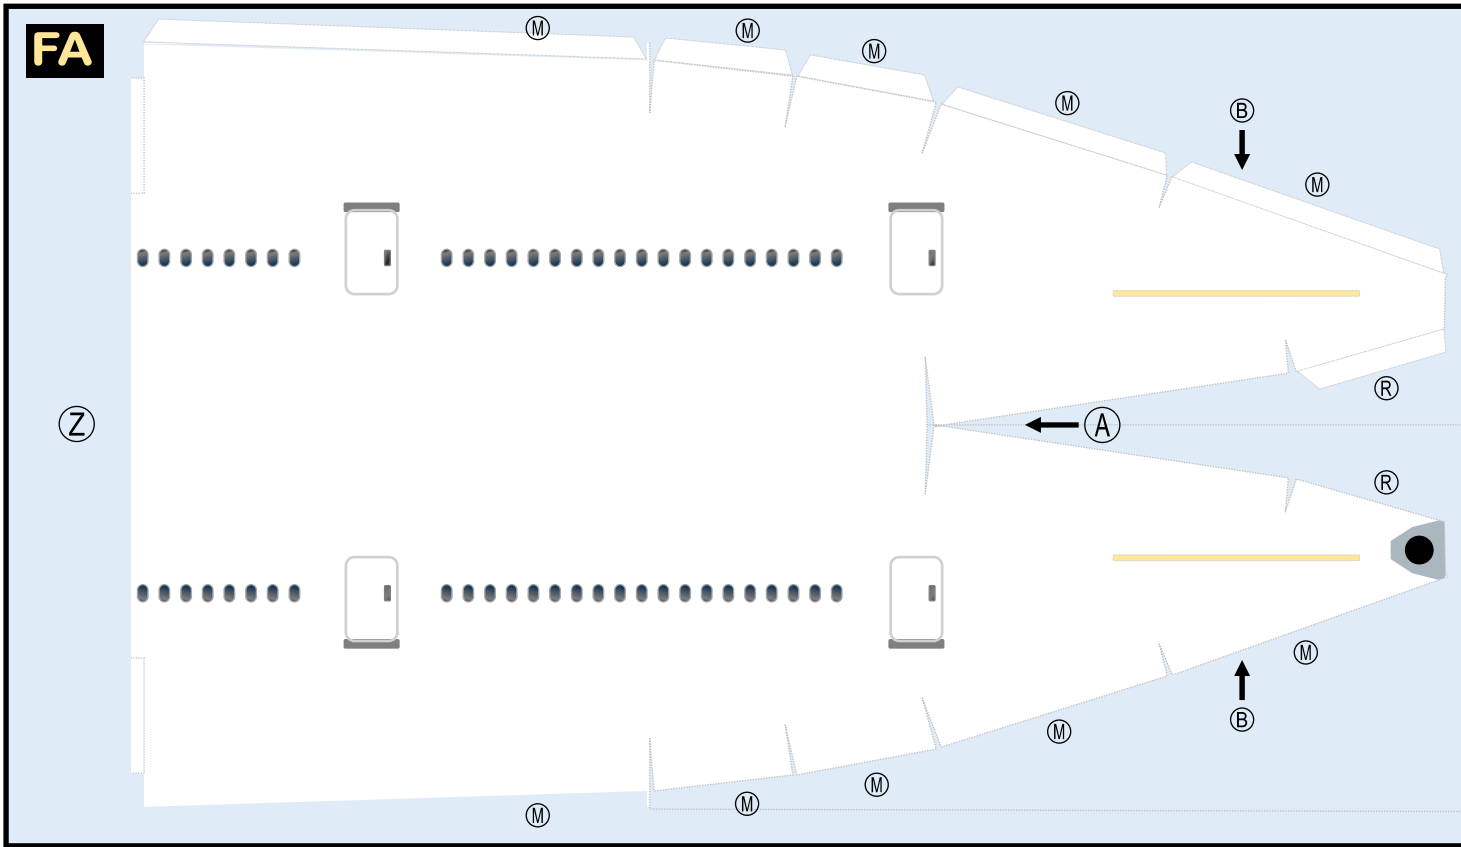

BOEING 777-300ER / TEMPLATE

9GBOE20C13

Paper-based scale model design system Copyright © 2020 – Airigami / Airline designs and logos are reproduced for Fair Use educational and informational purposes. USE OF THIS TEMPLATE FOR FINANCIAL GAIN IS PROHIBITED.