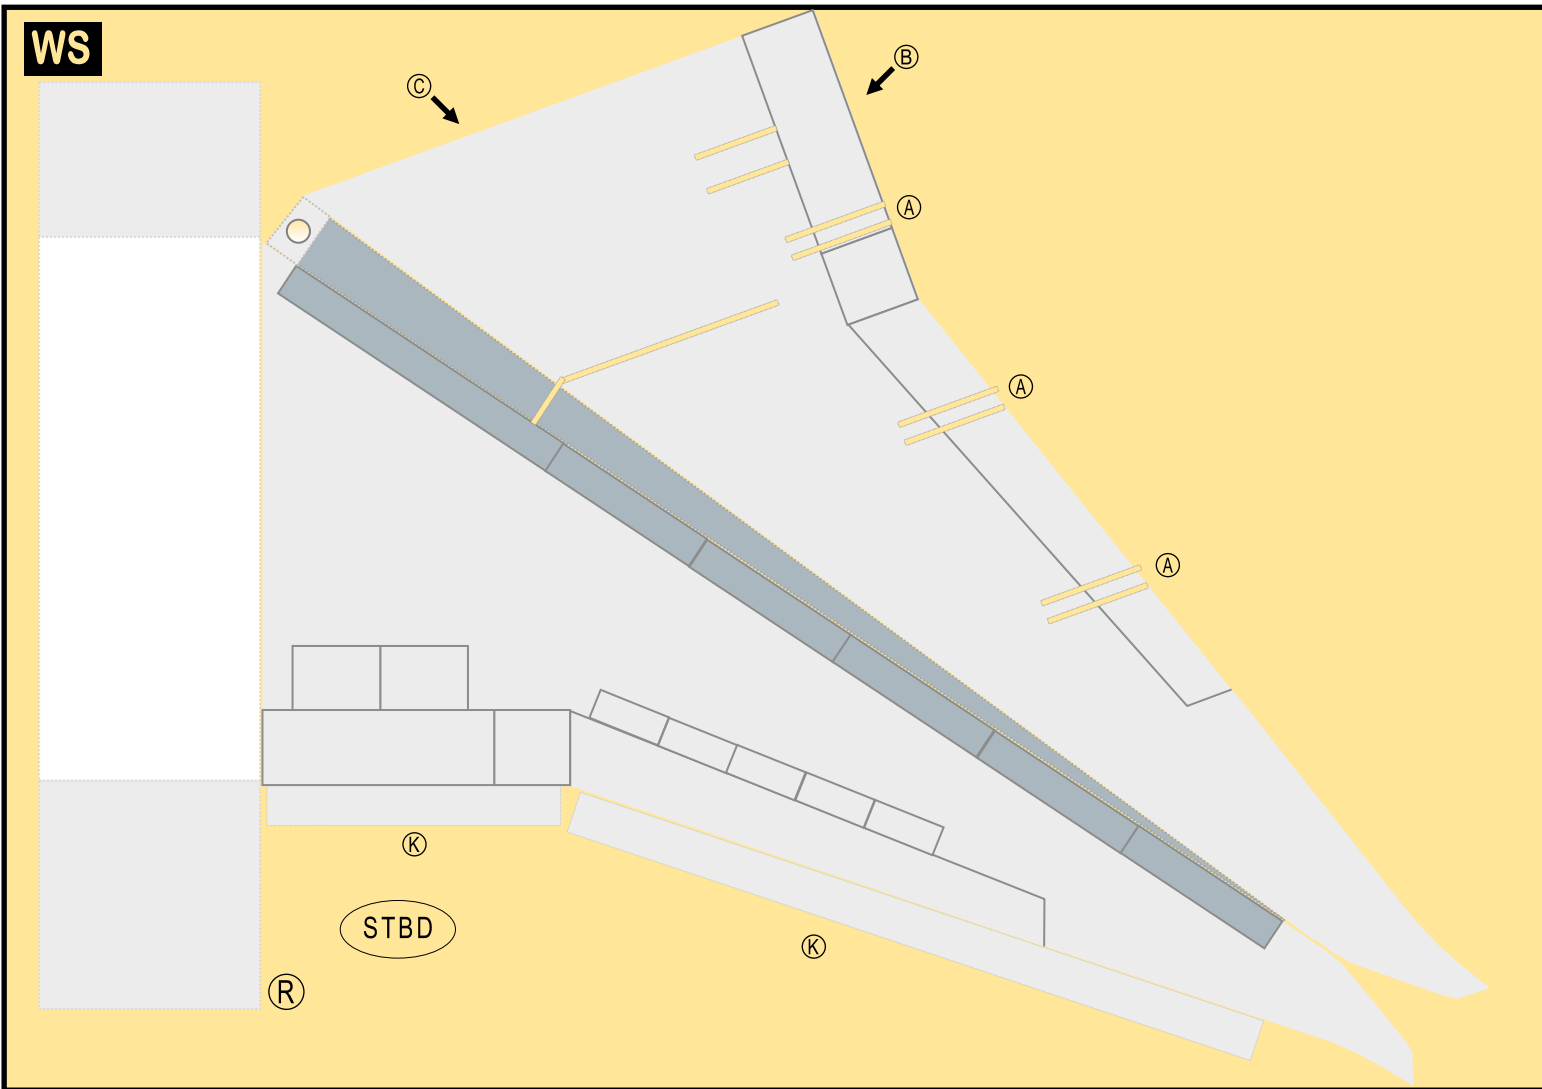

BOEING 777-300ER / TEMPLATE

9GBOE20C13

Paper-based scale model design system Copyright © 2020 – Airigami / Airline designs and logos are reproduced for Fair Use educational and informational purposes. USE OF THIS TEMPLATE FOR FINANCIAL GAIN IS PROHIBITED.