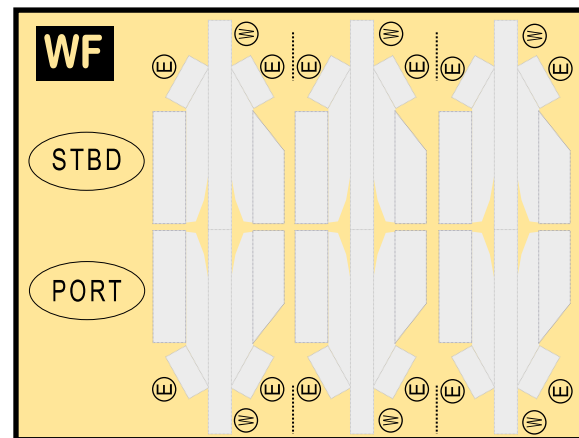

BOEING 777-300ER / TEMPLATE

9GBOE20C13

Paper-based scale model design system Copyright © 2020 – Airigami / Airline designs and logos are reproduced for Fair Use educational and informational purposes. USE OF THIS TEMPLATE FOR FINANCIAL GAIN IS PROHIBITED.