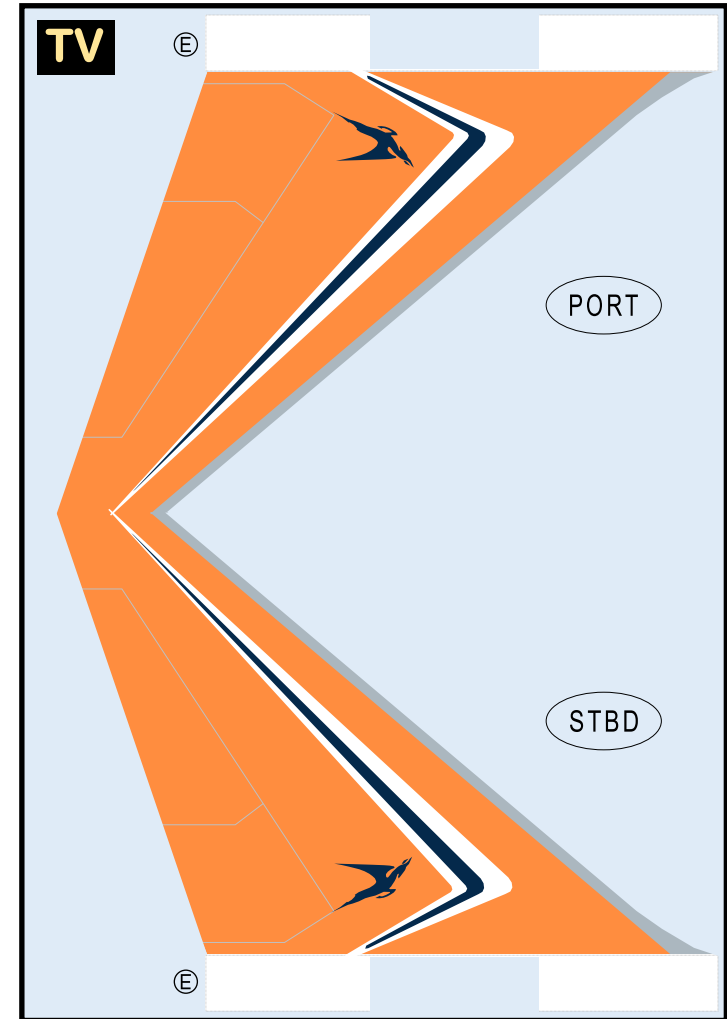

Paper-based scale model design system Copyright © 2022 – Airigami / Airline designs and logos are reproduced for Fair Use educational and informational purposes. USE OF THIS TEMPLATE FOR FINANCIAL GAIN IS PROHIBITED.