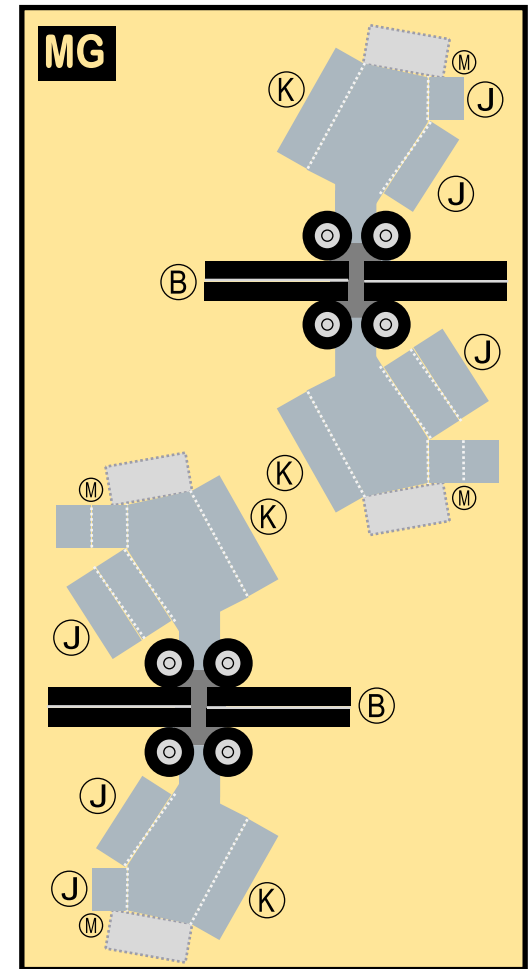

Paper-based scale model design system Copyright © 2022 – Airigami / Airline designs and logos are reproduced for Fair Use educational and informational purposes. USE OF THIS TEMPLATE FOR FINANCIAL GAIN IS PROHIBITED.