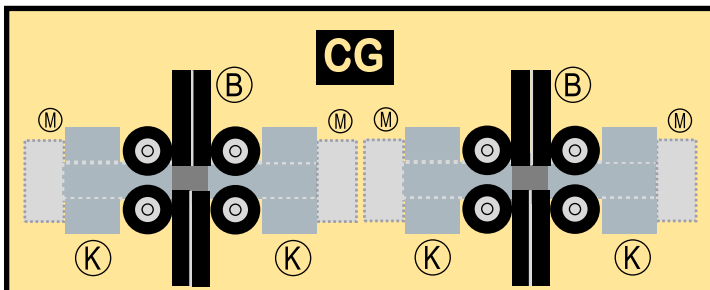

Paper-based scale model design system Copyright © 2022 – Airigami / Airline designs and logos are reproduced for Fair Use educational and informational purposes. USE OF THIS TEMPLATE FOR FINANCIAL GAIN IS PROHIBITED.