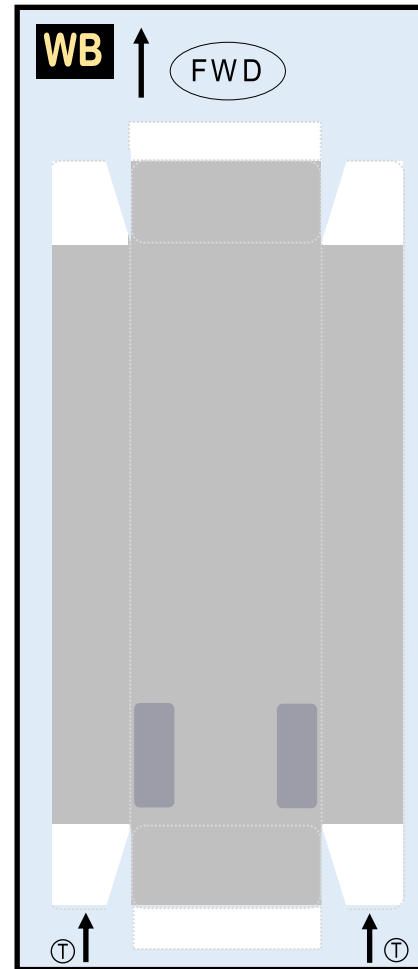

Paper-based scale model design system Copyright © 2022 – Airigami / Airline designs and logos are reproduced for Fair Use educational and informational purposes. USE OF THIS TEMPLATE FOR FINANCIAL GAIN IS PROHIBITED.