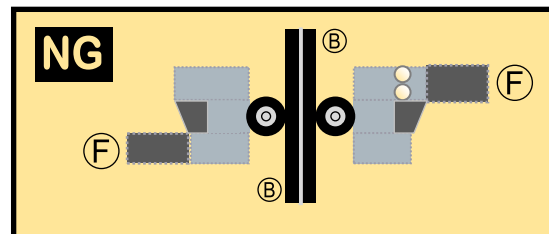

Paper-based scale model design system Copyright © 2022 – Airigami / Airline designs and logos are reproduced for Fair Use educational and informational purposes. USE OF THIS TEMPLATE FOR FINANCIAL GAIN IS PROHIBITED.