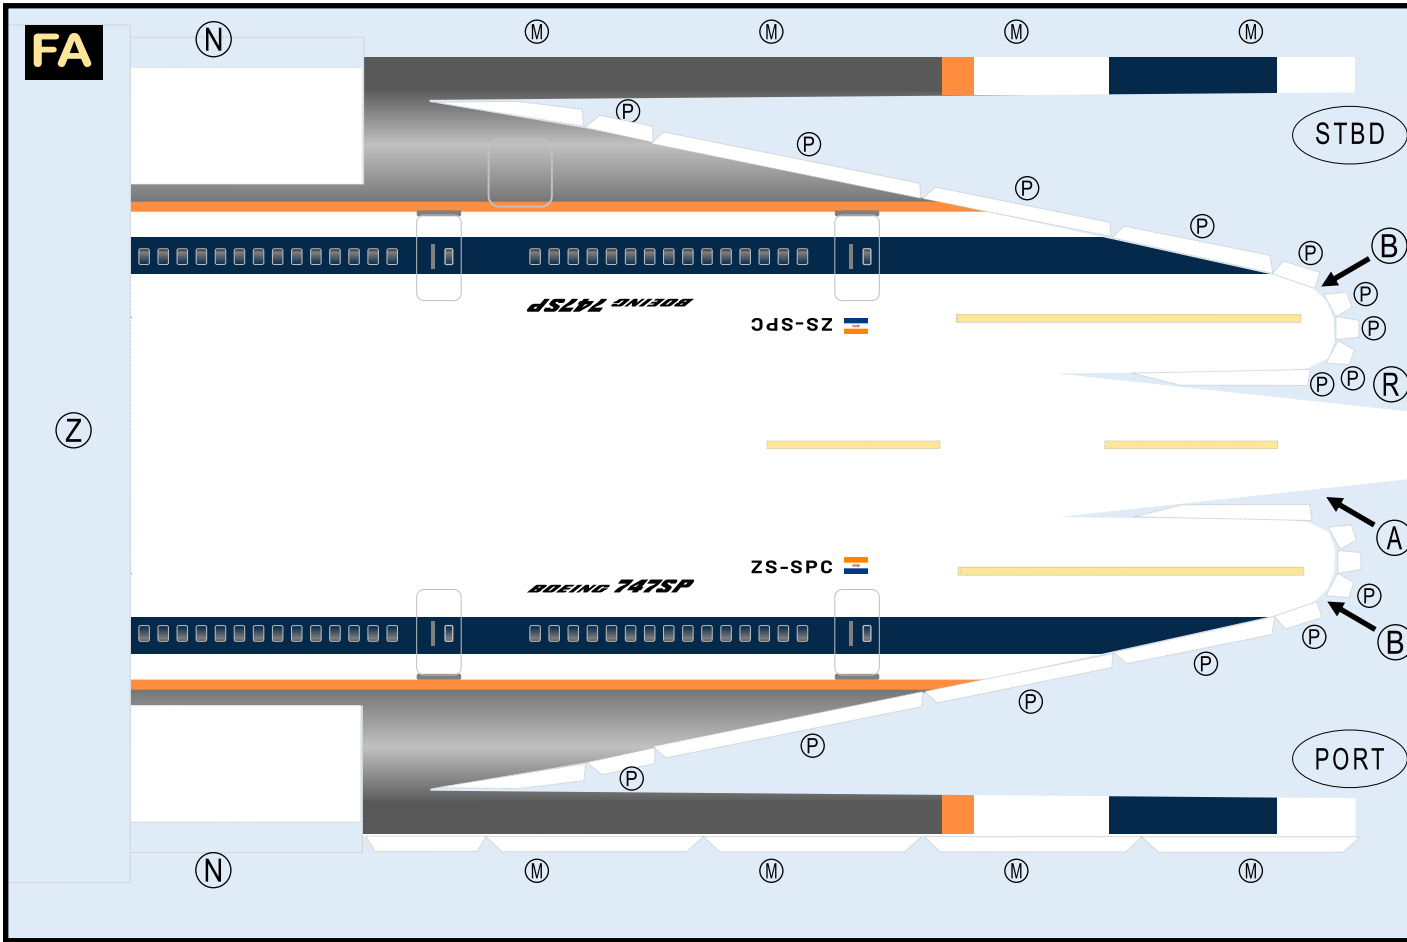

Paper-based scale model design system Copyright © 2022 – Airigami / Airline designs and logos are reproduced for Fair Use educational and informational purposes. USE OF THIS TEMPLATE FOR FINANCIAL GAIN IS PROHIBITED.