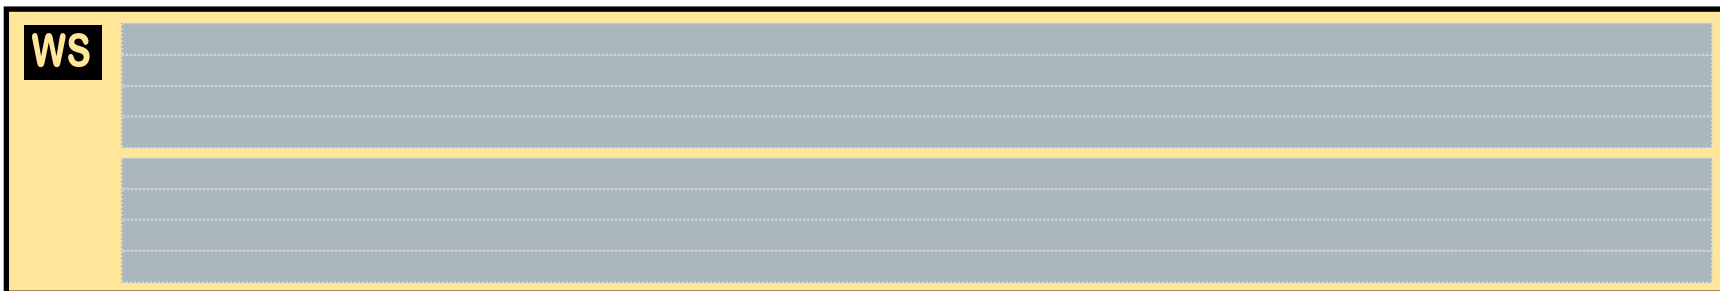

Paper-based scale model design system Copyright © 2022 – Airigami / Airline designs and logos are reproduced for Fair Use educational and informational purposes. USE OF THIS TEMPLATE FOR FINANCIAL GAIN IS PROHIBITED.