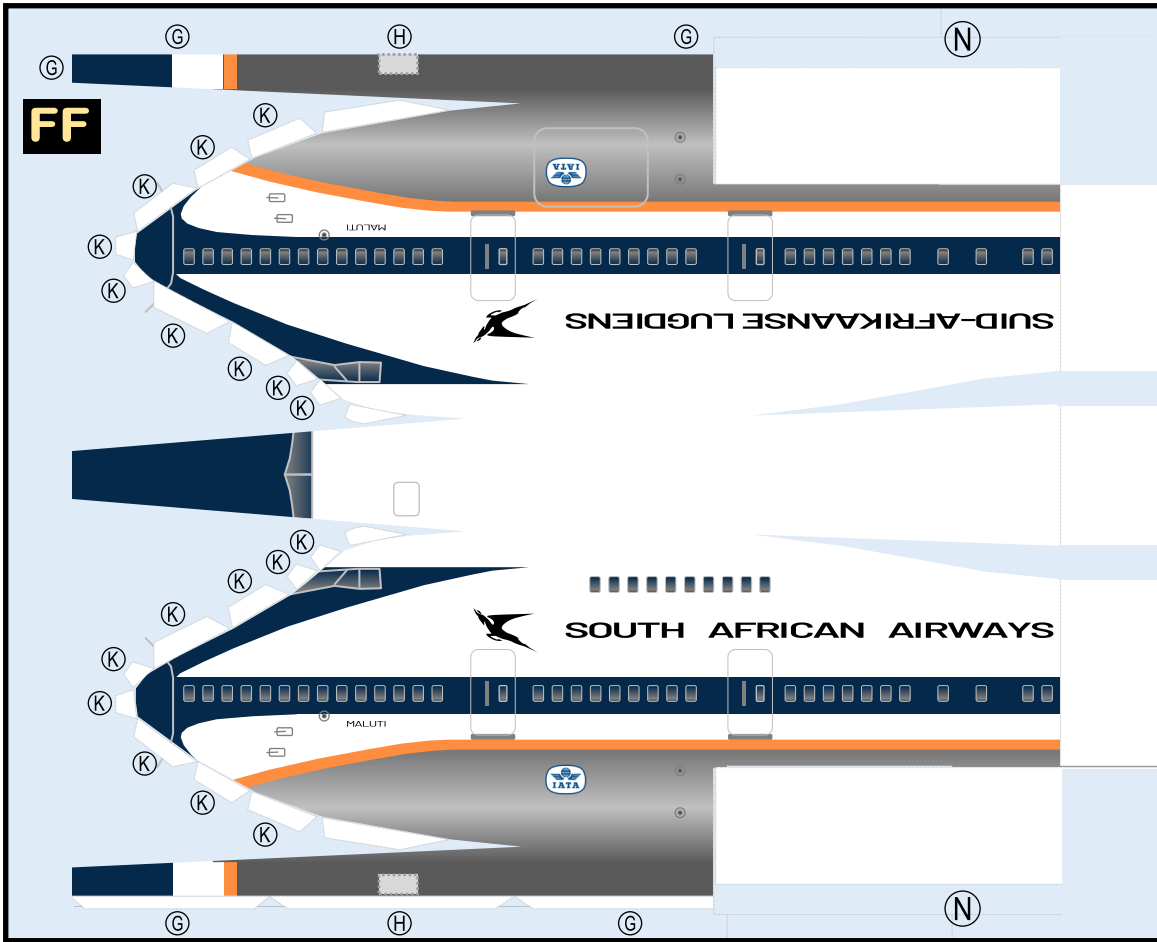

Paper-based scale model design system Copyright © 2022 – Airigami / Airline designs and logos are reproduced for Fair Use educational and informational purposes. USE OF THIS TEMPLATE FOR FINANCIAL GAIN IS PROHIBITED.