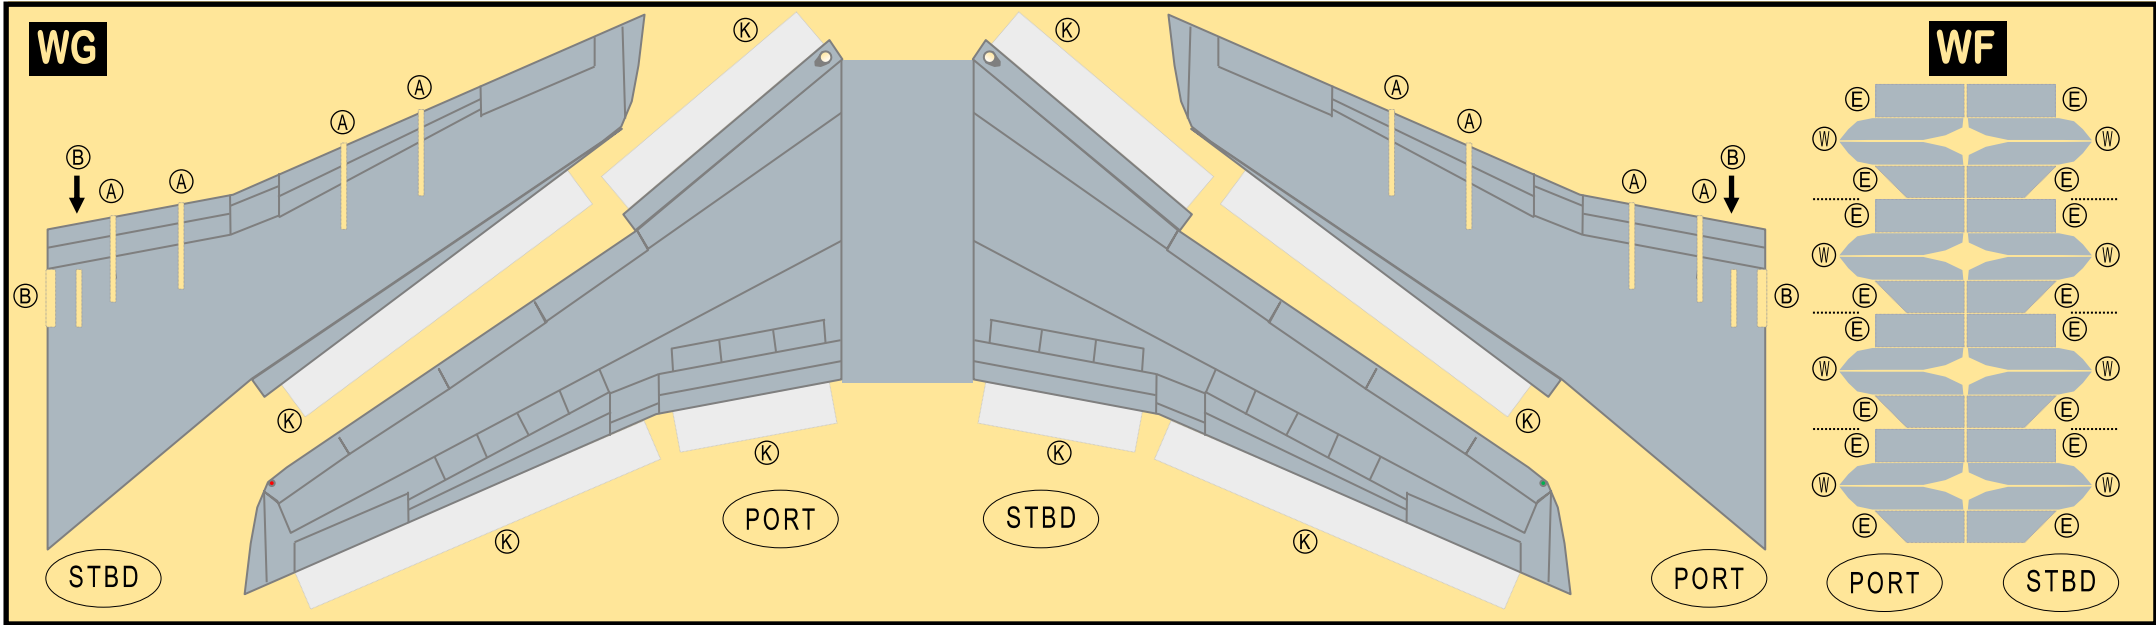

BOEING 727-200 / DELTA AIR LINES

9GDAL20A02

Paper-based scale model design system Copyright © 2020 – Airigami / Airline designs and logos are reproduced for Fair Use educational and informational purposes. USE OF THIS TEMPLATE FOR FINANCIAL GAIN IS PROHIBITED.

BL

Use this area for ballast (see Instruction Manual for more guidance)