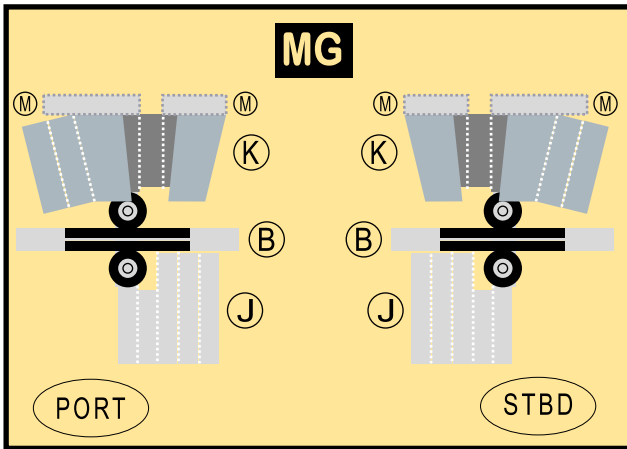

BOEING 727-200 / DELTA AIR LINES

9GDAL20A02

Paper-based scale model design system Copyright © 2020 – Airigami / Airline designs and logos are reproduced for Fair Use educational and informational purposes. USE OF THIS TEMPLATE FOR FINANCIAL GAIN IS PROHIBITED.

BL

Use this area for ballast (see Instruction Manual for more guidance)