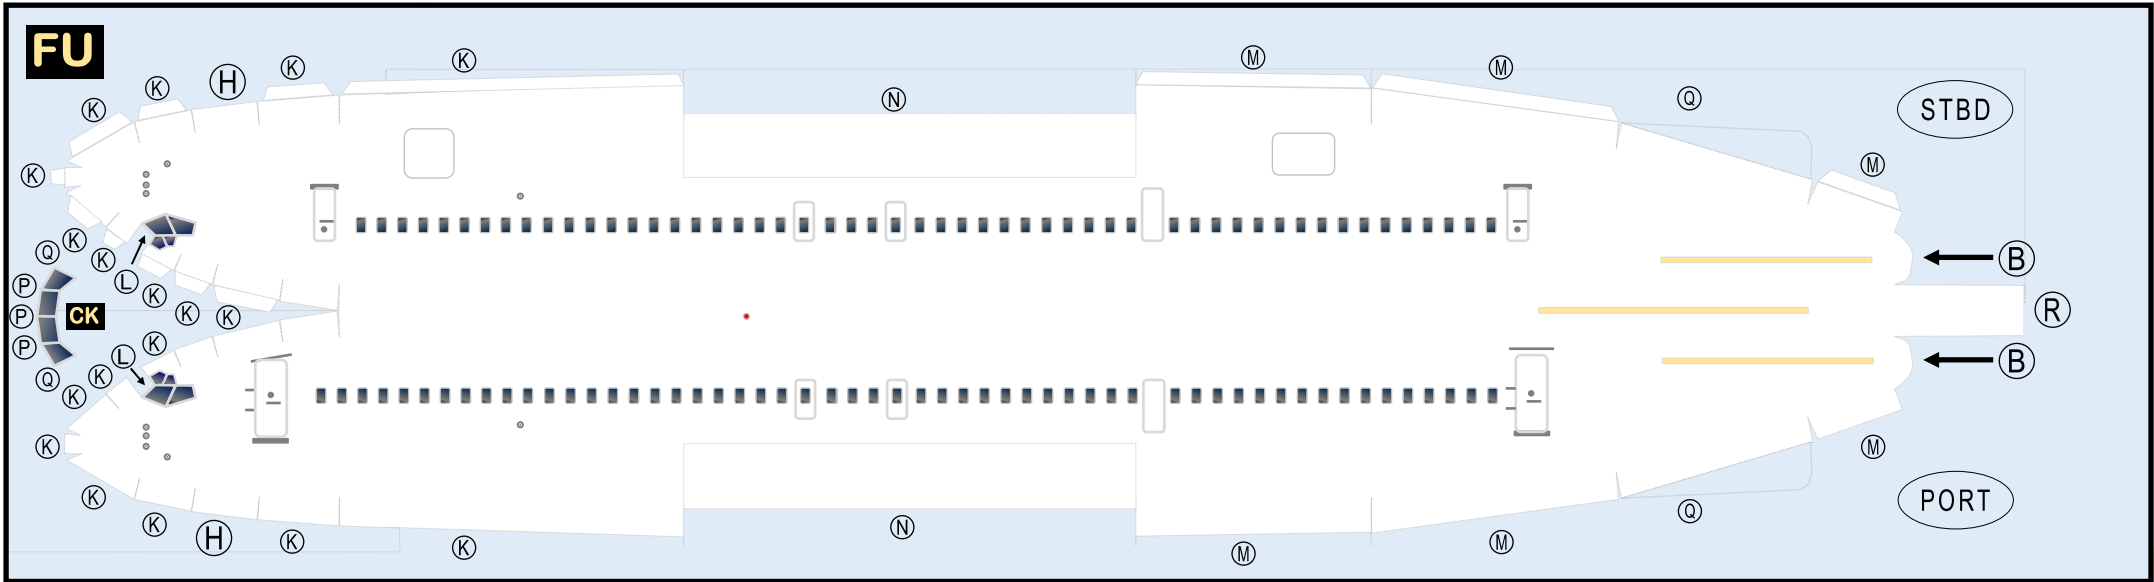

BOEING 707-320 / TEMPLATE

9GBOE20B09

Paper-based scale model design system Copyright © 2020 – Airigami / Airline designs and logos are reproduced for Fair Use educational and informational purposes. USE OF THIS TEMPLATE FOR FINANCIAL GAIN IS PROHIBITED.