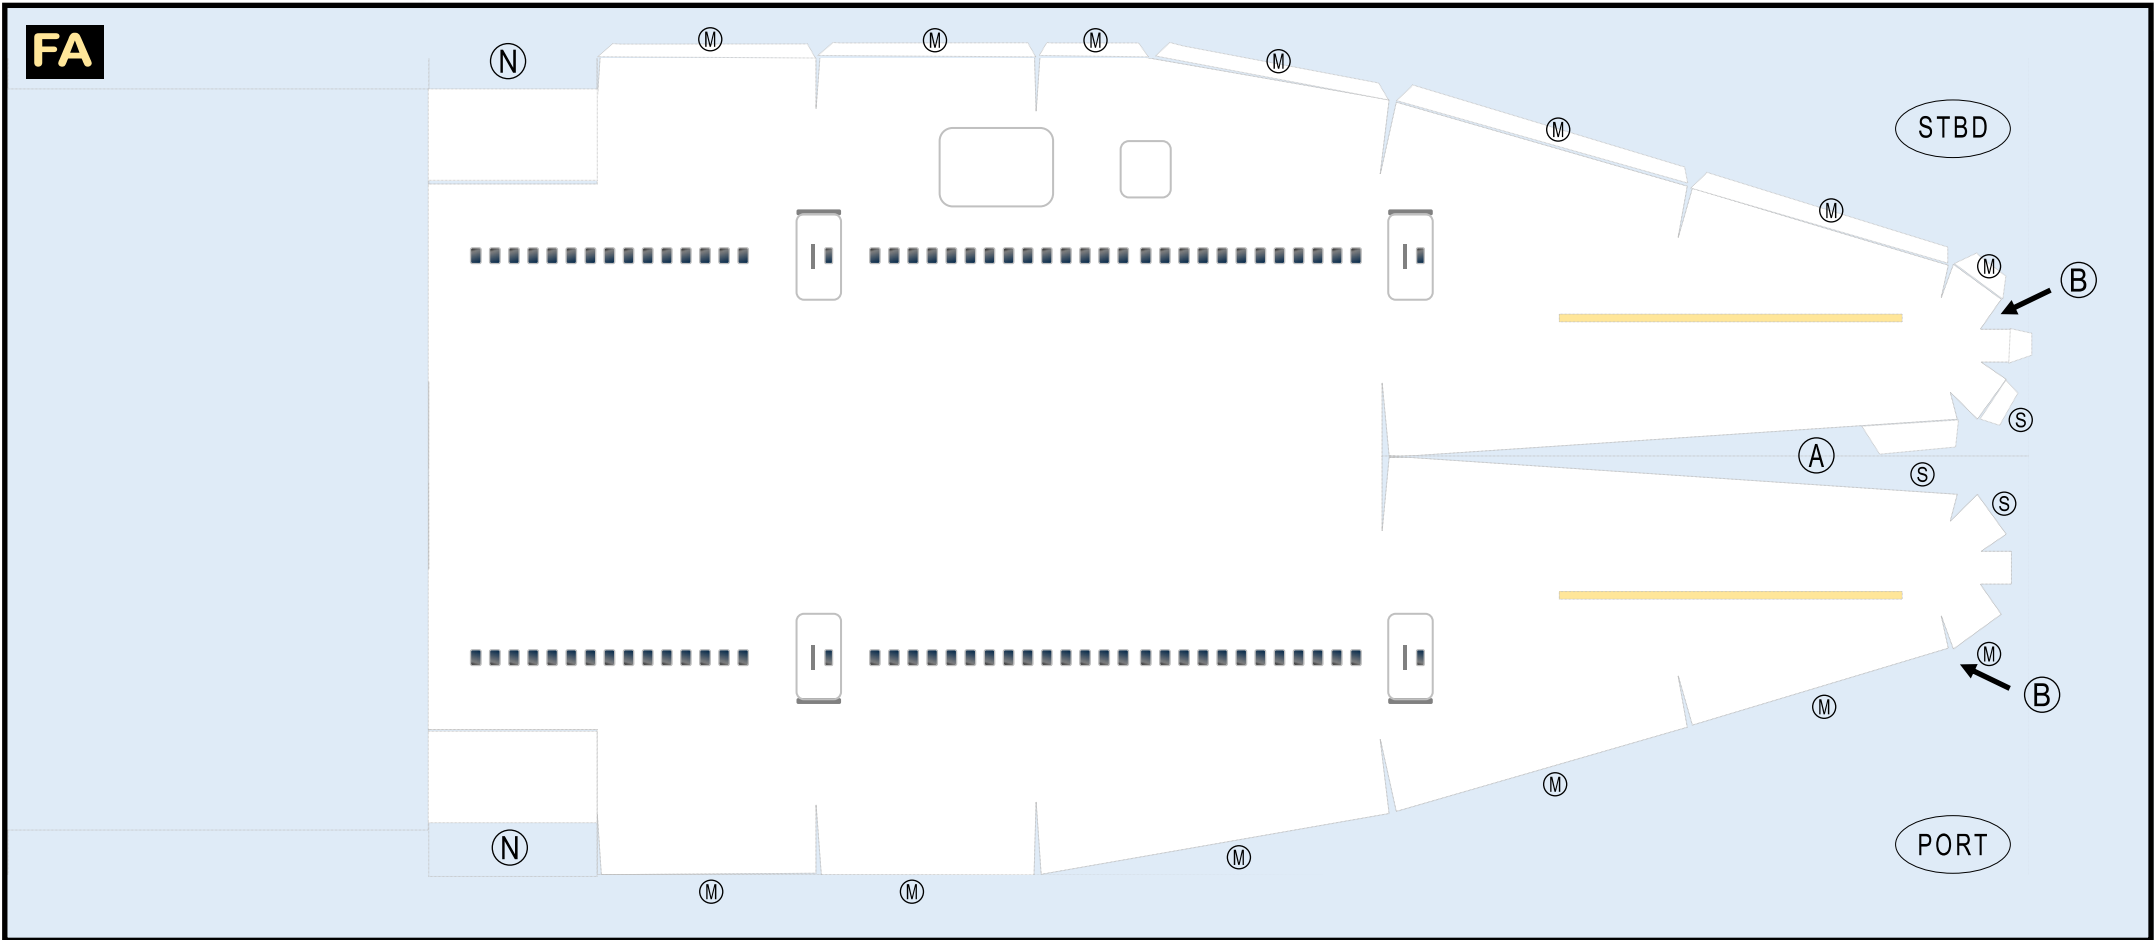

BOEING 747-400 / TEMPLATE

9GBOE19M20

Paper-based scale model design system Copyright © 2019 – Airigami / Airline designs and logos are reproduced for Fair Use educational and informational purposes. USE OF THIS TEMPLATE FOR FINANCIAL GAIN IS PROHIBITED.