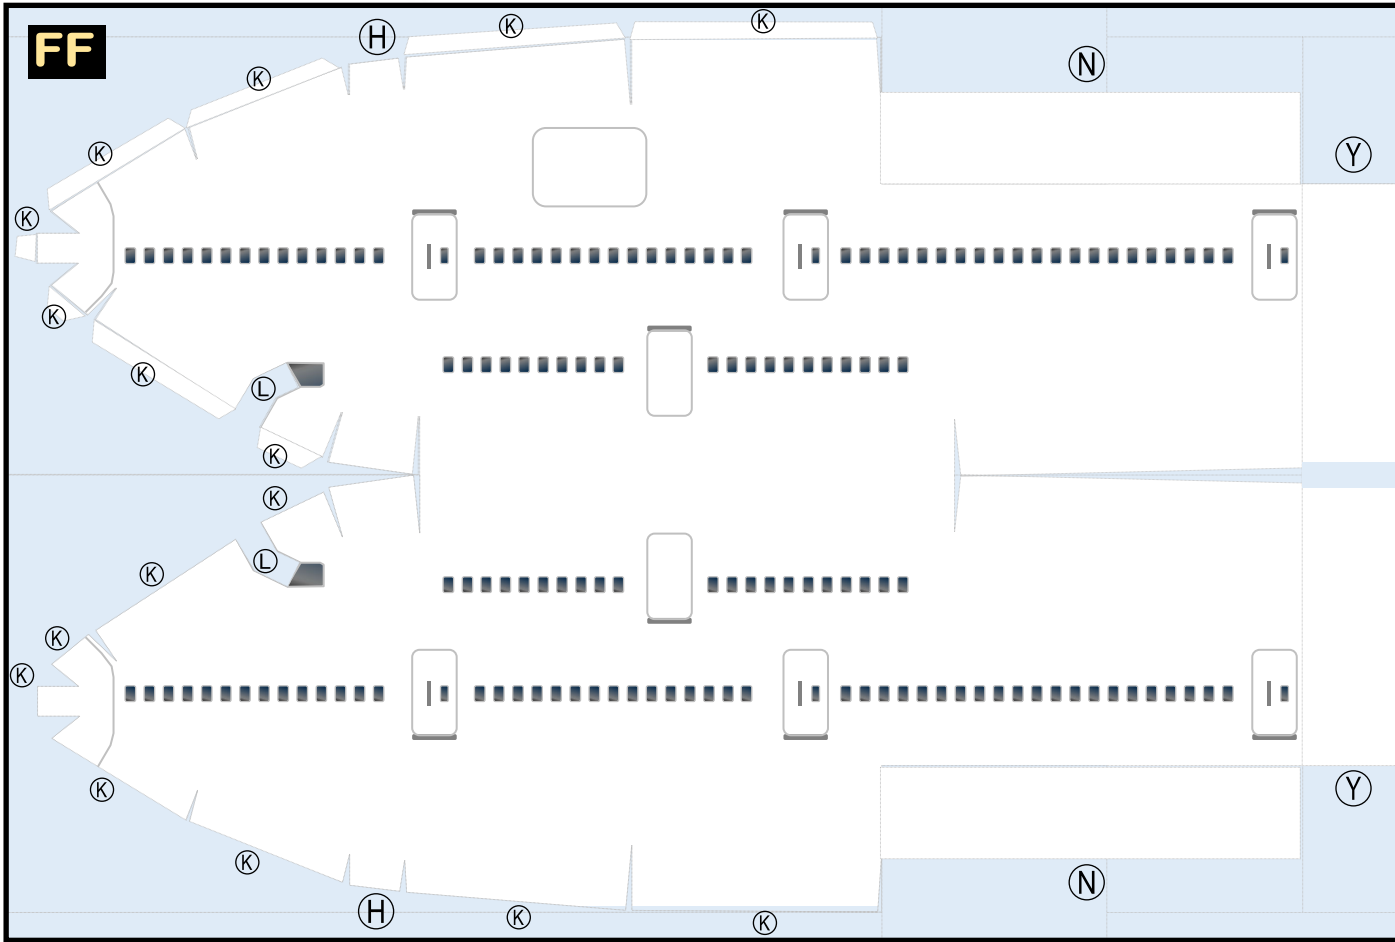

BOEING 747-400 / TEMPLATE

9GBOE19M20

Paper-based scale model design system Copyright © 2019 – Airigami / Airline designs and logos are reproduced for Fair Use educational and informational purposes. USE OF THIS TEMPLATE FOR FINANCIAL GAIN IS PROHIBITED.