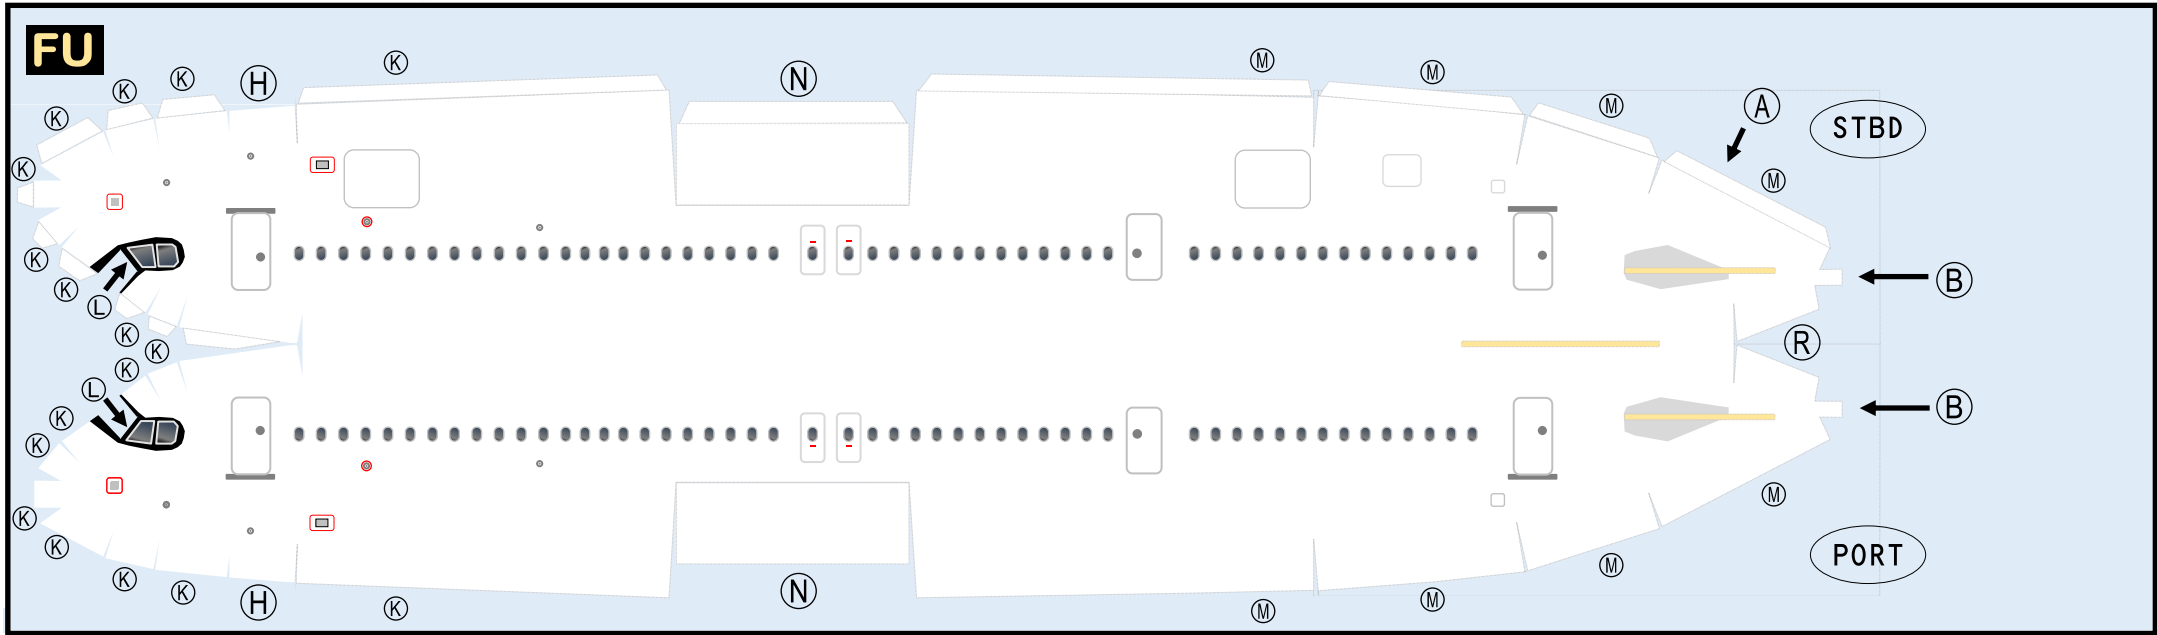

**BL**

Use this area for ballast (see Instruction Manual for more guidance)

# AIRBUS A321-NEO / TEMPLATE

9GAIB19H14

Paper-based scale model design system Copyright © 2019 – Airigami / Airline designs and logos are reproduced for Fair Use educational and informational purposes. USE OF THIS TEMPLATE FOR FINANCIAL GAIN IS PROHIBITED.