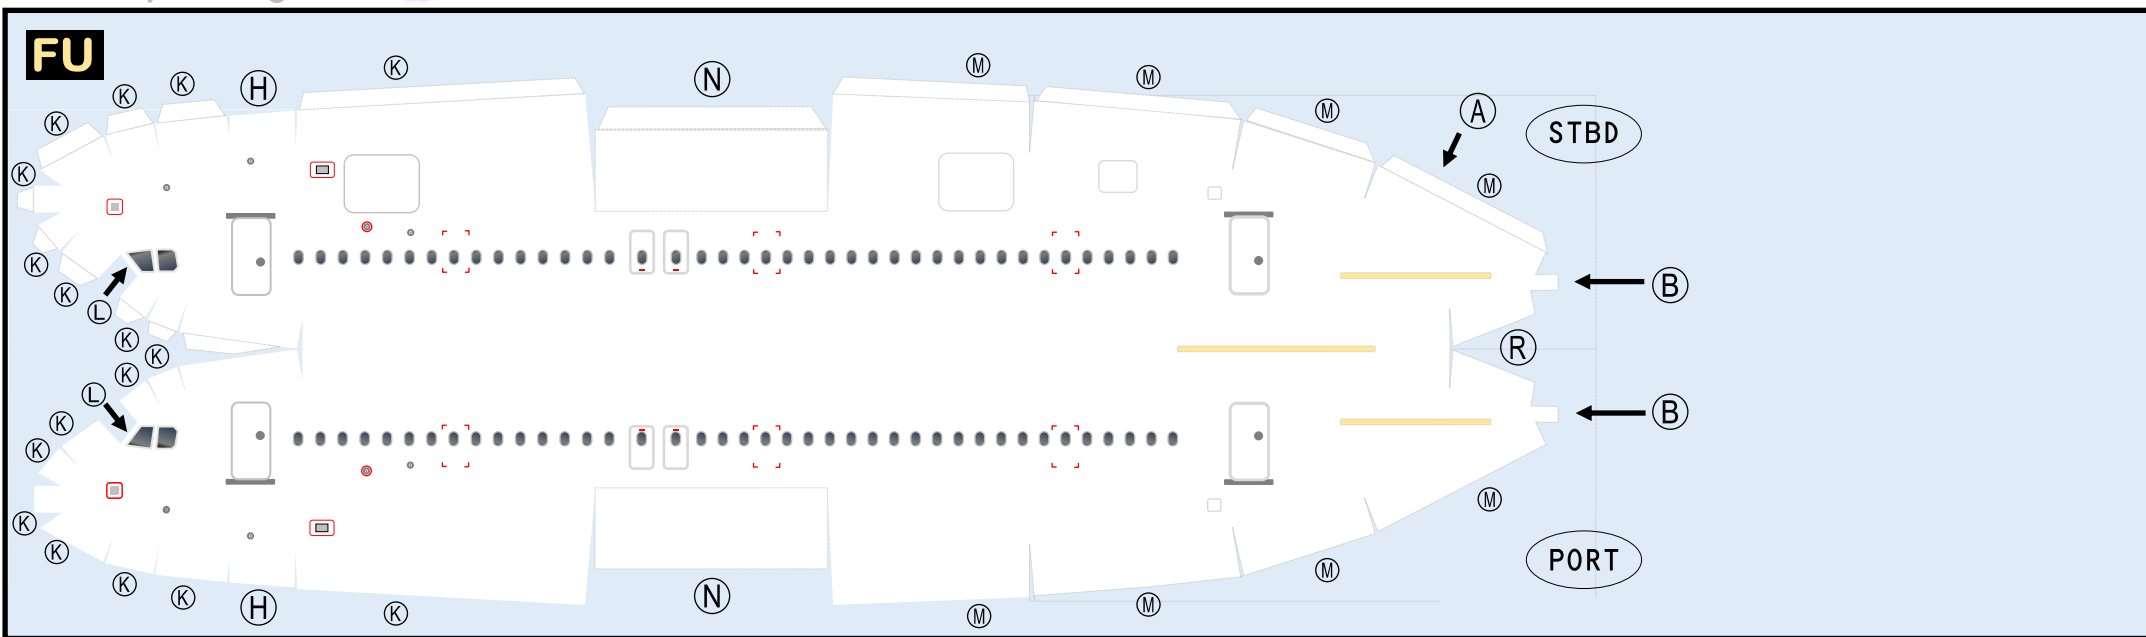

BL

Use this area for ballast (see Instruction Manual for more guidance)

AIRBUS A320-2WL / TEMPLATE

9GAIB19H12

Paper-based scale model design system Copyright © 2019 – Airigami / Airline designs and logos are reproduced for Fair Use educational and informational purposes. USE OF THIS TEMPLATE FOR FINANCIAL GAIN IS PROHIBITED.